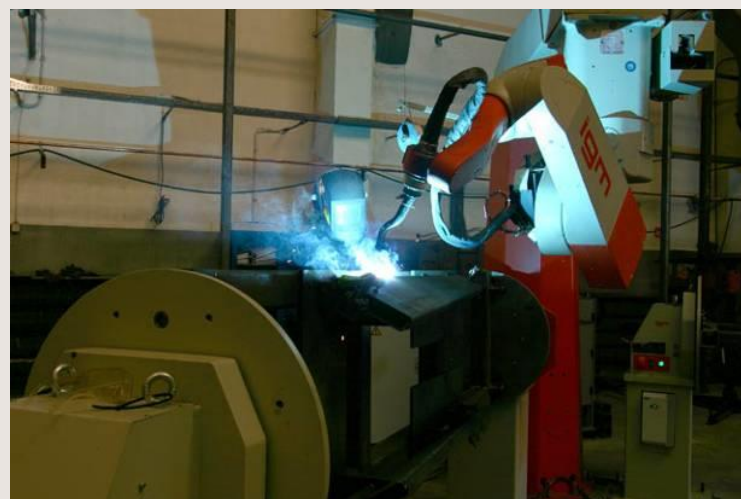

Metal-Fach produkcja

Metal-Fach production

Metal-Fach производство

Nowoczesne technologie

Modern technologies

Современные технологии