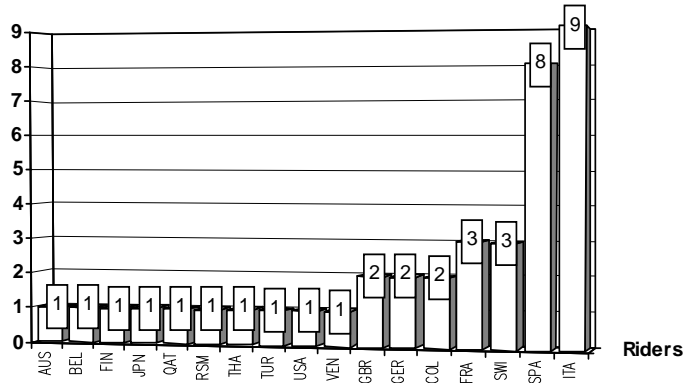

W=Wildcard   R( )=Replacement   __=Replaced   i=Trophy Michel Metraux Cup   r=Rookie of the year

These data/results cannot be reproduced, stored and/or transmitted in whole or in part by any manner of electronic, mechanical, photocopying, recording, broadcasting or otherwise now known or herein after developed without the previous express consent by the copyright owner, except for reproduction in daily press and regular printed publications on sale to the public within 60 days of the event related to those data/results and always provided that copyright symbol appears together as follows below.
© DORNA, 2011