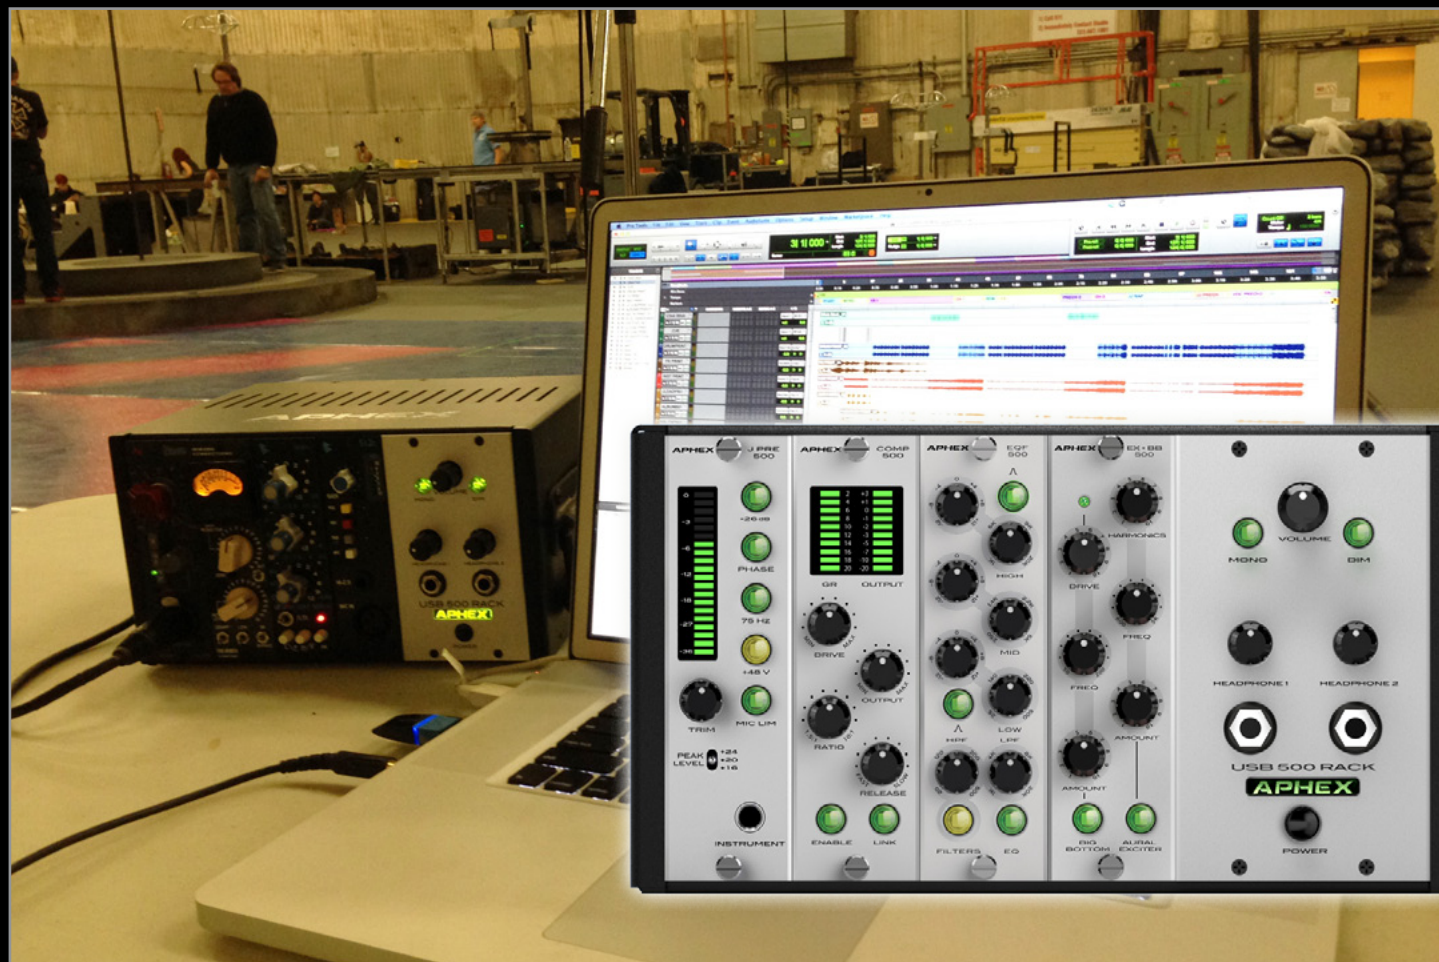

Nice Rack! On The Road With Katy To Kesha. Aphex's USB Rack 500 Makes Music Production Easier. And It's Carry On Luggage.

Katy Perry, Gwen Stefani, Glee, Kesha. They all have one thing in common: Musical Director Kristopher Pooley. After so many superstar events, he knows what performance really means. That's why he uses the Aphex USB Rack 500 when he's on the road. The USB Rack 500 is the most powerful and flexible 500 Series rack in the industry. With four slots, USB connectivity and Aphex HeadPod® headphone amps built in, it's sure to get more frequent flyer miles than you!