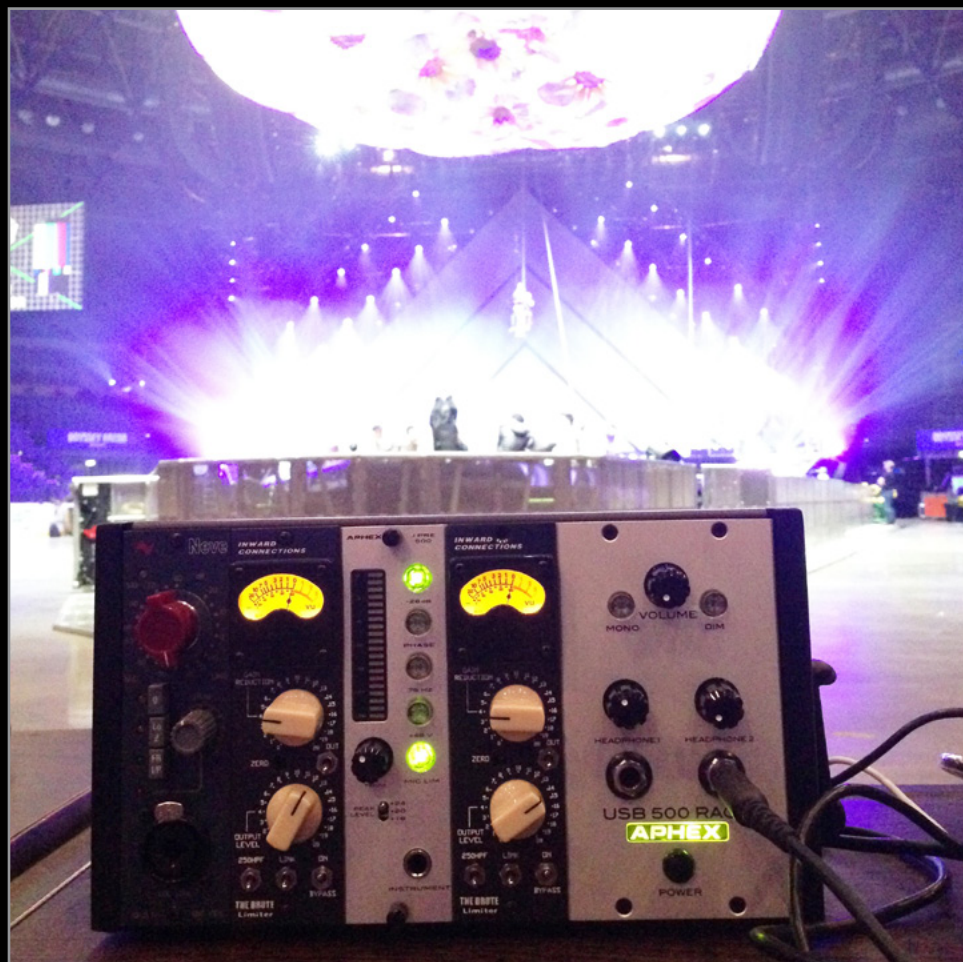

Nice Rack! On The Road With Katy To Kesha. Aphex's USB Rack 500 Makes Music Production Easier. And It's Carry On Luggage.

Katy Perry, Gwen Stefani, Glee, Kesha. They all have one thing in common: Musical Director Kristopher Pooley. After so many superstar events, he knows what performance really means. That's why he uses the Aphex USB Rack 500 when he's on the road. The USB Rack 500 is the most powerful and flexible 500 Series rack in the industry. With four slots, USB connectivity and Aphex HeadPod® headphone amps built in, it's sure to get more frequent flyer miles than you!