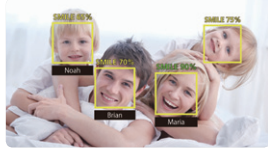

Digest Playback!

Best Scene Mode:

Just tag the scenes you like during rec or play by tapping on Everio's LCD screen, or via Wi-Fi using your smartphone or tablet (during rec only).

Best Face Mode:

Works with Face Recognition to automatically pick out scenes where registered faces are detected.

Best Smile Mode:

Works with Face Recognition to automatically pick out scenes containing smiles over 70%.

Sports Scoring

Keep a running tally of the score, like they do on TV!

Keep tabs on how the game is progressing. Add points as they are scored, using our free app on your smartphone or tablet, and a Wi-Fi connection. During playback you'll know exactly how the home and visiting teams are doing.

Smile Meter & Smile Shot

The Smile Meter keeps an eye on how much your subjects are smiling, giving you a % display. With Smile Shot, the camera automatically captures a still image upon detection of a smile. It's a great way to take group shots filled with smiling faces.

Pet Detection/Pet Shot

Everio also features a Pet Detection function that detects and tracks the faces of dogs and cats, capturing them with the best setting possible. And it automatically takes stills when they face the camera directly.