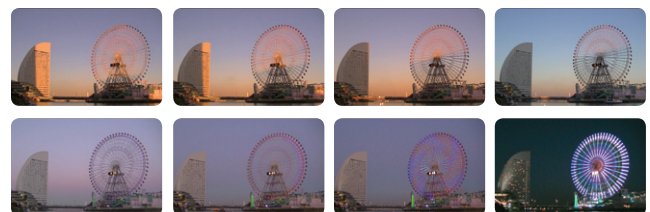

Person

Sunset

Macro

Time-Lapse REC / Stop-Motion REC

Records one frame at a time at set intervals (1sec. – 80sec.). Watch hour-long movements at a fraction of the time! Manual Stop-Motion recording also possible for your clay animations.