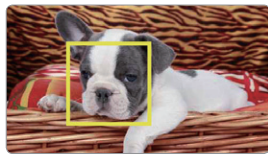

Digest Playback!

Best Scene Mode:

Just tag the scenes you like during rec or play by tapping on Everio's LCD screen, or via Wi-Fi using your smartphone or tablet (during rec only).

Best Face Mode:

Works with Face Recognition to automatically pick out scenes where registered faces are detected.

Best Smile Mode:

Works with Face Recognition to automatically pick out scenes containing smiles over 70%.

Sports Scoring

Keep a running tally of the score, like they do on TV!

Keep tabs on how the game is progressing. Add points as they are scored, using our free app on your smartphone or tablet, and a Wi-Fi connection. During playback you'll know exactly how the home and visiting teams are doing.

Smile Meter & Smile Shot

The Smile Meter keeps an eye on how much your subjects are smiling, giving you a % display. With Smile Shot, the camera automatically captures a still image upon detection of a smile. It's a great way to take group shots filled with smiling faces.

Pet Detection/Pet Shot

Everio also features a Pet Detection function that detects and tracks the faces of dogs and cats, capturing them with the best setting possible. And it automatically takes stills when they face the camera directly.