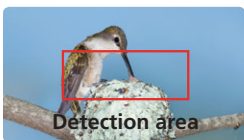

More Power to Get Creative

Auto REC

Recording starts automatically when a subject is detected, then stops automatically after 5 seconds of no movement.

Recording starts