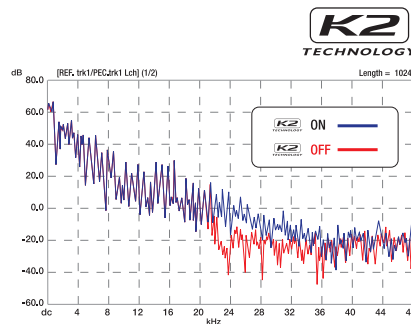

Powerful Sound Performance

K2 Technology

The same audio technology used in recording studios to restore sound elements that are lost during digital compression, assures realistic sound of recorded scenes. Most models apply K2 during the recording process so it's effective even when playback isn't done at the camcorder.