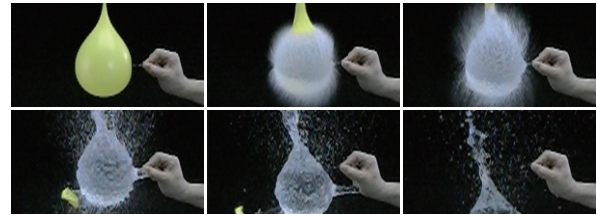

High-Speed Continuous Still Recording

Just like the motor drive equipped on SLR cameras, this mode allows you to record stills in rapid succession. Get sharp, crisp images for every split-second of movement. Capture even fast-paced action as high quality digital stills. (Available with GX/VX Series)

Note: Saving may take some time after recording many continuous shots.

High-Speed Video Recording for Super Slow Motion Playback

High-speed recording enables super slow motion playback, so you can analyse movements that may not be visible to the naked eye in real time. Use it as an effective tool for sports technique analysis and nature studies. (Except GZ-E105)