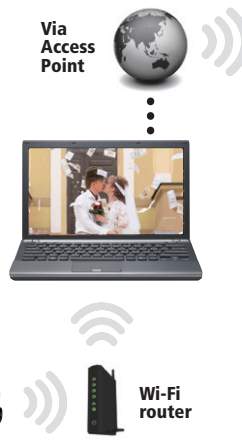

Silent Mode

Mutes the operation sound and dims the LCD brightness with one button ease. No worry recording in dark and quiet places.

Play Wireless

Easy Live Streaming

Broadcast live over the Internet!

Just use the supplied LoiLoFit for Everio software (supplied with Wi-Fi equipped models*) and broadcast "live" over the Internet with Wi-Fi connectivity. You can share your live feeds through USTREAM and show off your stuff to friends or a global audience.

*Except GZ-GX1

At Wi-Fi hotspots

On a tablet

Even on smartphones

Live Monitoring

Keep an eye on what's happening via smartphone/tablet!

Camera images from Everio can be transmitted to Android phones/tablets, iPhone, iPad, or PCs for real-time monitoring. Keep an eye on the baby sleeping in another room, or stay in touch with people miles away via the Internet.

Wi-Fi Direct

One-to-one direct connection to a smartphone or PC allows real-time monitoring from another room.

Via Access Point

Using the Internet, it's possible to access the Everio image feed from anywhere in the world.