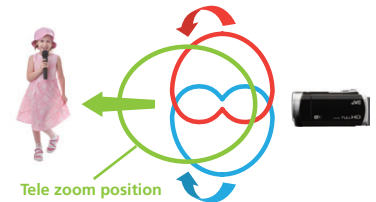

Powerful Zooming

Up to 40x optical zoom

Everio E/EX300 Series models offer 40x optical zoom, which is the highest level in the industry. Zoom in subjects that are far away without any picture degradation (38x for EX500 Series, 10x for GX/VX Series).

Up to 65x Dynamic Zoom

Powerful CMOS maintains HD resolution even when exceeding the optical zoom range.

Zoom Microphone

The zooming microphone changes the focal point to match the picture from wide to tele, so you can always hear what you see.