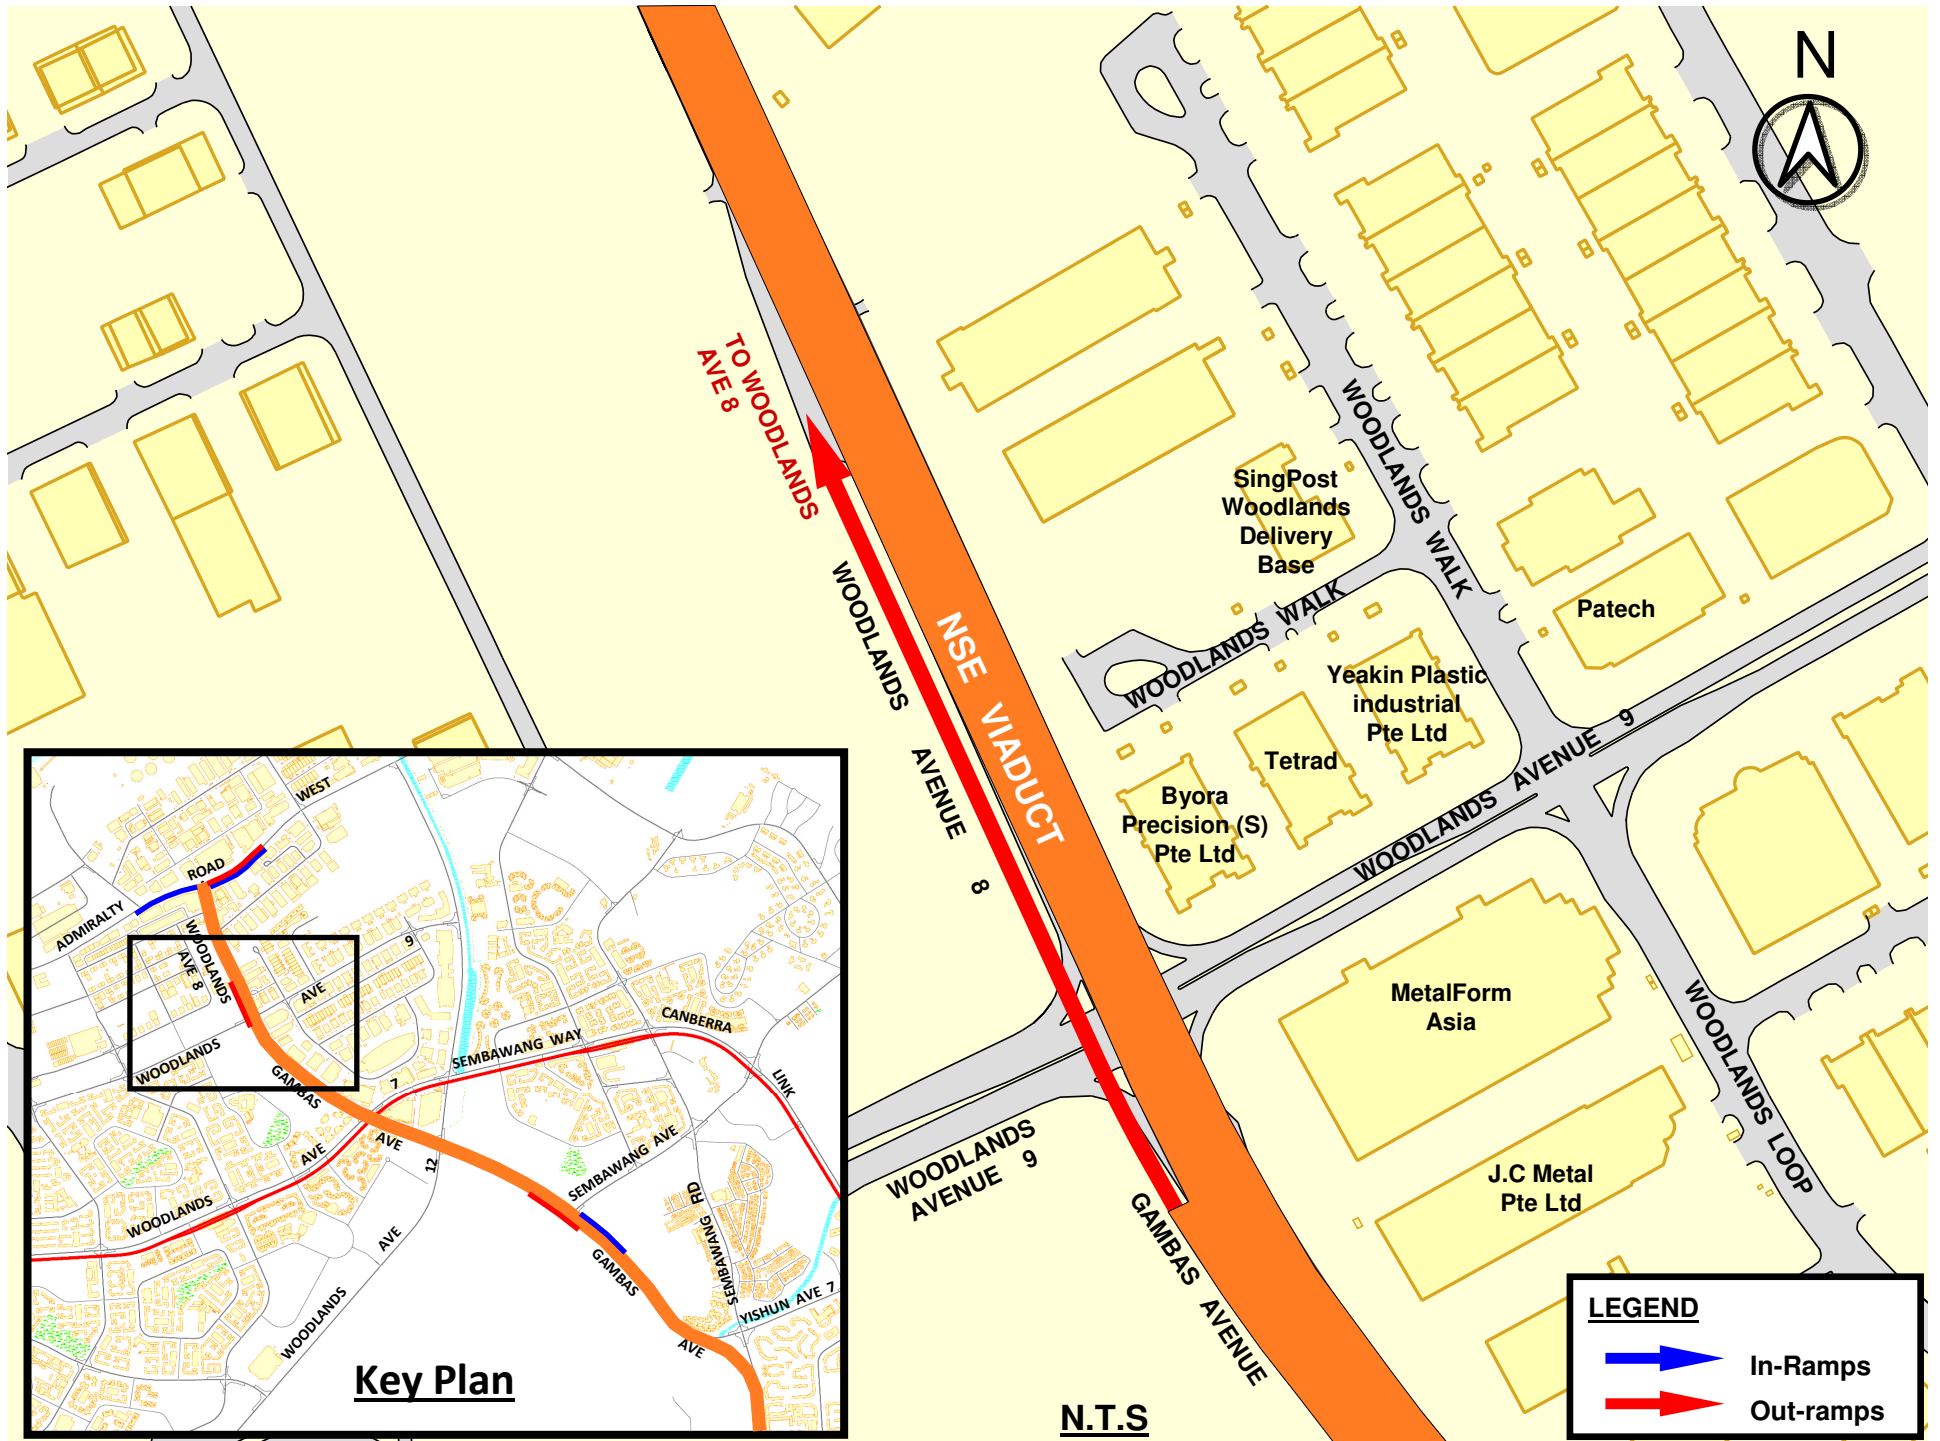

Key Plan

LEGEND

-  In-Ramps
-  Out-ramps

LEGEND

-  In-Ramps
-  Out-ramps

Key Plan

N.T.S

Key Plan

Dieppe Barracks

Khatib Camp

NSE VIADUCT

SEMBAWANG ROAD

TO NSE

BAH SOON PAH ROAD

N.T.S

LEGEND

N.T.S

LEGEND

-  In-Ramps
-  Out-ramps

N.T.S

LEGEND

-  In-Ramps
-  Out-ramps

Saint Theresa's Home

TO MARYMOUNT RD
(ANG MO KIO)