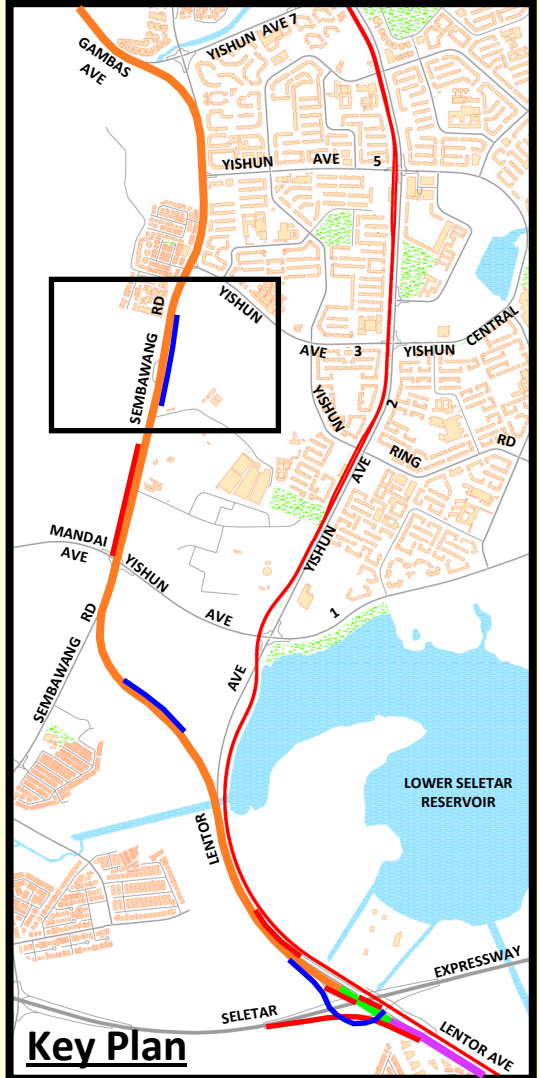

Key Plan

LEGEND

-  In-Ramps
-  Out-ramps

LEGEND

-  In-Ramps
-  Out-ramps

Key Plan

N.T.S

Key Plan

Dieppe Barracks

Khatib Camp

NSE VIADUCT

SEMBAWANG ROAD

TO NSE

BAH SOON PAH ROAD

N.T.S

LEGEND

-  In-Ramps
-  Out-ramps

Sembawang Golf Course

N.T.S

LEGEND

-  In-Ramps
-  Out-ramps

Lower Seletar Reservoir

LEGEND

-  In-Ramps
-  Out-ramps

N.T.S

LEGEND

-  In-Ramps
-  Out-ramps

N.T.S

LEGEND

-  In-Ramps
-  Out-ramps

Saint Theresa's Home

TO MARYMOUNT RD
(ANG MO KIO)