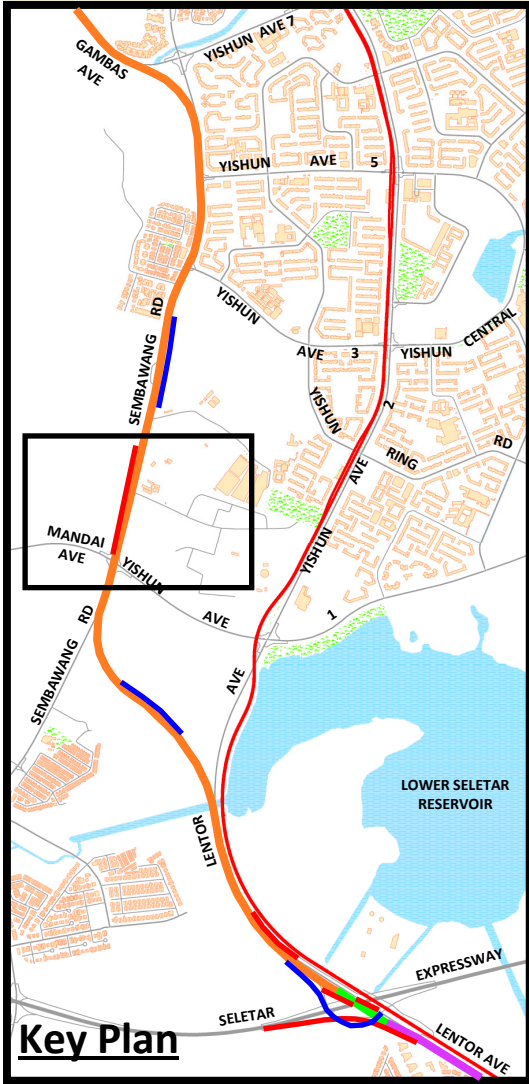

Key Plan

LEGEND

-  In-Ramps
-  Out-ramps

LEGEND

-  In-Ramps
-  Out-ramps

Key Plan

N.T.S

Key Plan

Dieppe Barracks

Khatib Camp

NSE VIADUCT

SEMBAWANG ROAD

TO NSE

BAH SOON PAH ROAD

N.T.S

LEGEND

-  In-Ramps
-  Out-ramps

Sembawang Golf Course

N.T.S

LEGEND

-  In-Ramps
-  Out-ramps

Lower Seletar Reservoir

LEGEND

-  In-Ramps
-  Out-ramps

N.T.S

LEGEND

-  In-Ramps
-  Out-ramps

N.T.S

LEGEND

-  In-Ramps
-  Out-ramps

Saint Theresa's Home

TO MARYMOUNT RD
(ANG MO KIO)