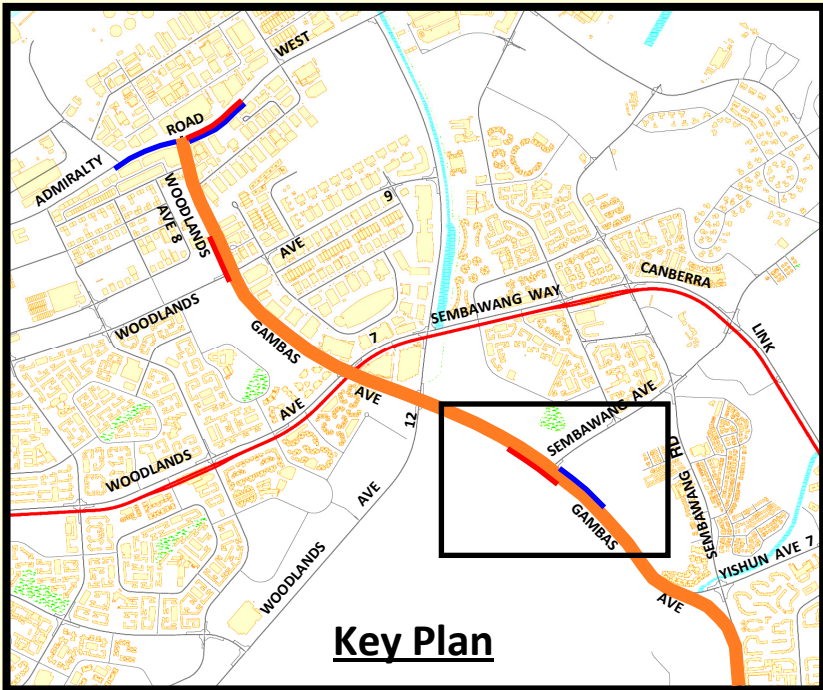

Key Plan

LEGEND

-  In-Ramps
-  Out-ramps

LEGEND

-  In-Ramps
-  Out-ramps

Key Plan

N.T.S

Key Plan

Dieppe Barracks

Khatib Camp

NSE VIADUCT

SEMBAWANG ROAD

TO NSE

BAH SOON PAH ROAD

N.T.S

LEGEND

-  In-Ramps
-  Out-ramps

Sembawang Golf Course

N.T.S

LEGEND

-  In-Ramps
-  Out-ramps

Lower Seletar Reservoir

LEGEND

-  In-Ramps
-  Out-ramps

N.T.S

LEGEND

-  In-Ramps
-  Out-ramps

N.T.S

LEGEND

-  In-Ramps
-  Out-ramps

Saint Theresa's Home

TO MARYMOUNT RD
(ANG MO KIO)