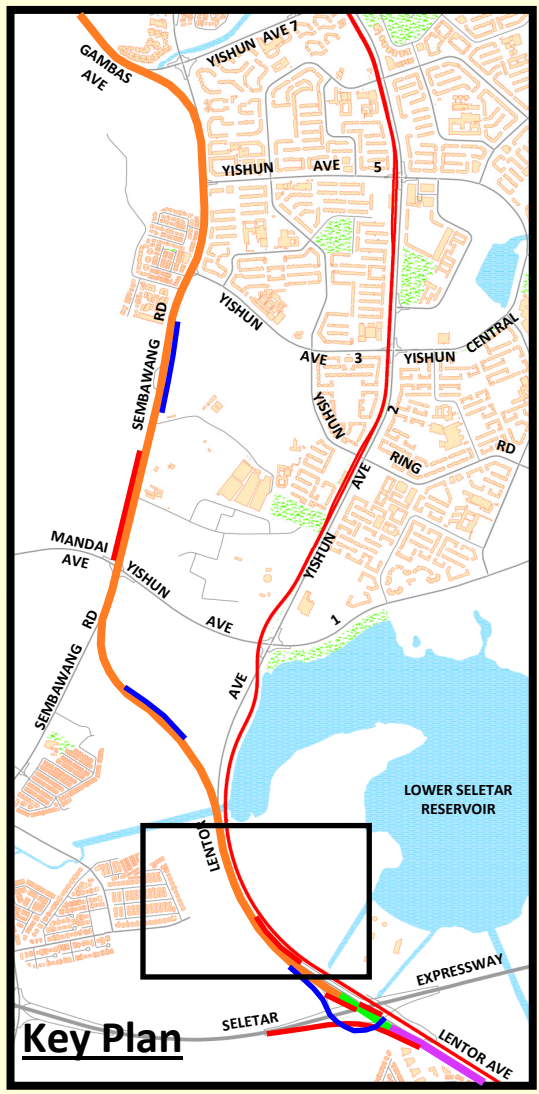

Key Plan

LEGEND

-  In-Ramps
-  Out-ramps

LEGEND

-  In-Ramps
-  Out-ramps

Key Plan

N.T.S

Key Plan

Dieppe Barracks

Khatib Camp

NSE VIADUCT

SEMBAWANG ROAD

TO NSE

BAH SOON PAH ROAD

N.T.S

LEGEND

-  In-Ramps
-  Out-ramps

Sembawang Golf Course

N.T.S

LEGEND

-  In-Ramps
-  Out-ramps

Lower Seletar Reservoir

LEGEND

-  In-Ramps
-  Out-ramps

N.T.S

LEGEND

-  In-Ramps
-  Out-ramps

N.T.S

LEGEND

-  In-Ramps
-  Out-ramps

Saint Theresa's Home

TO MARYMOUNT RD
(ANG MO KIO)