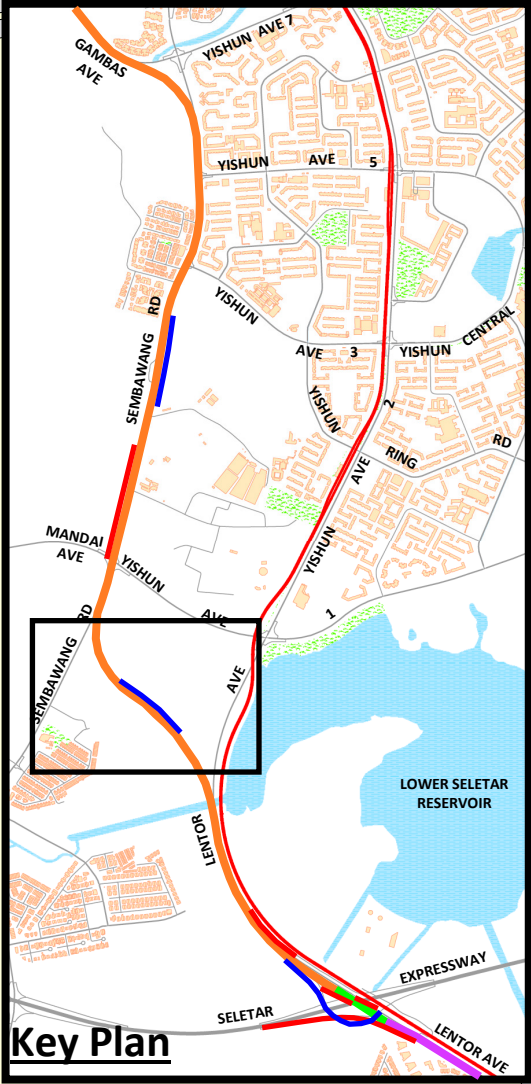

Key Plan

LEGEND

-  In-Ramps
-  Out-ramps

LEGEND

-  In-Ramps
-  Out-ramps

Key Plan

N.T.S

Key Plan

Dieppe Barracks

Khatib Camp

NSE VIADUCT

SEMBAWANG ROAD

TO NSE

BAH SOON PAH ROAD

N.T.S

LEGEND

-  In-Ramps
-  Out-ramps

Sembawang Golf Course

N.T.S

LEGEND

-  In-Ramps
-  Out-ramps

Lower Seletar Reservoir

LEGEND

-  In-Ramps
-  Out-ramps

N.T.S

LEGEND

-  In-Ramps
-  Out-ramps

N.T.S

LEGEND

-  In-Ramps
-  Out-ramps

Saint Theresa's Home

TO MARYMOUNT RD
(ANG MO KIO)