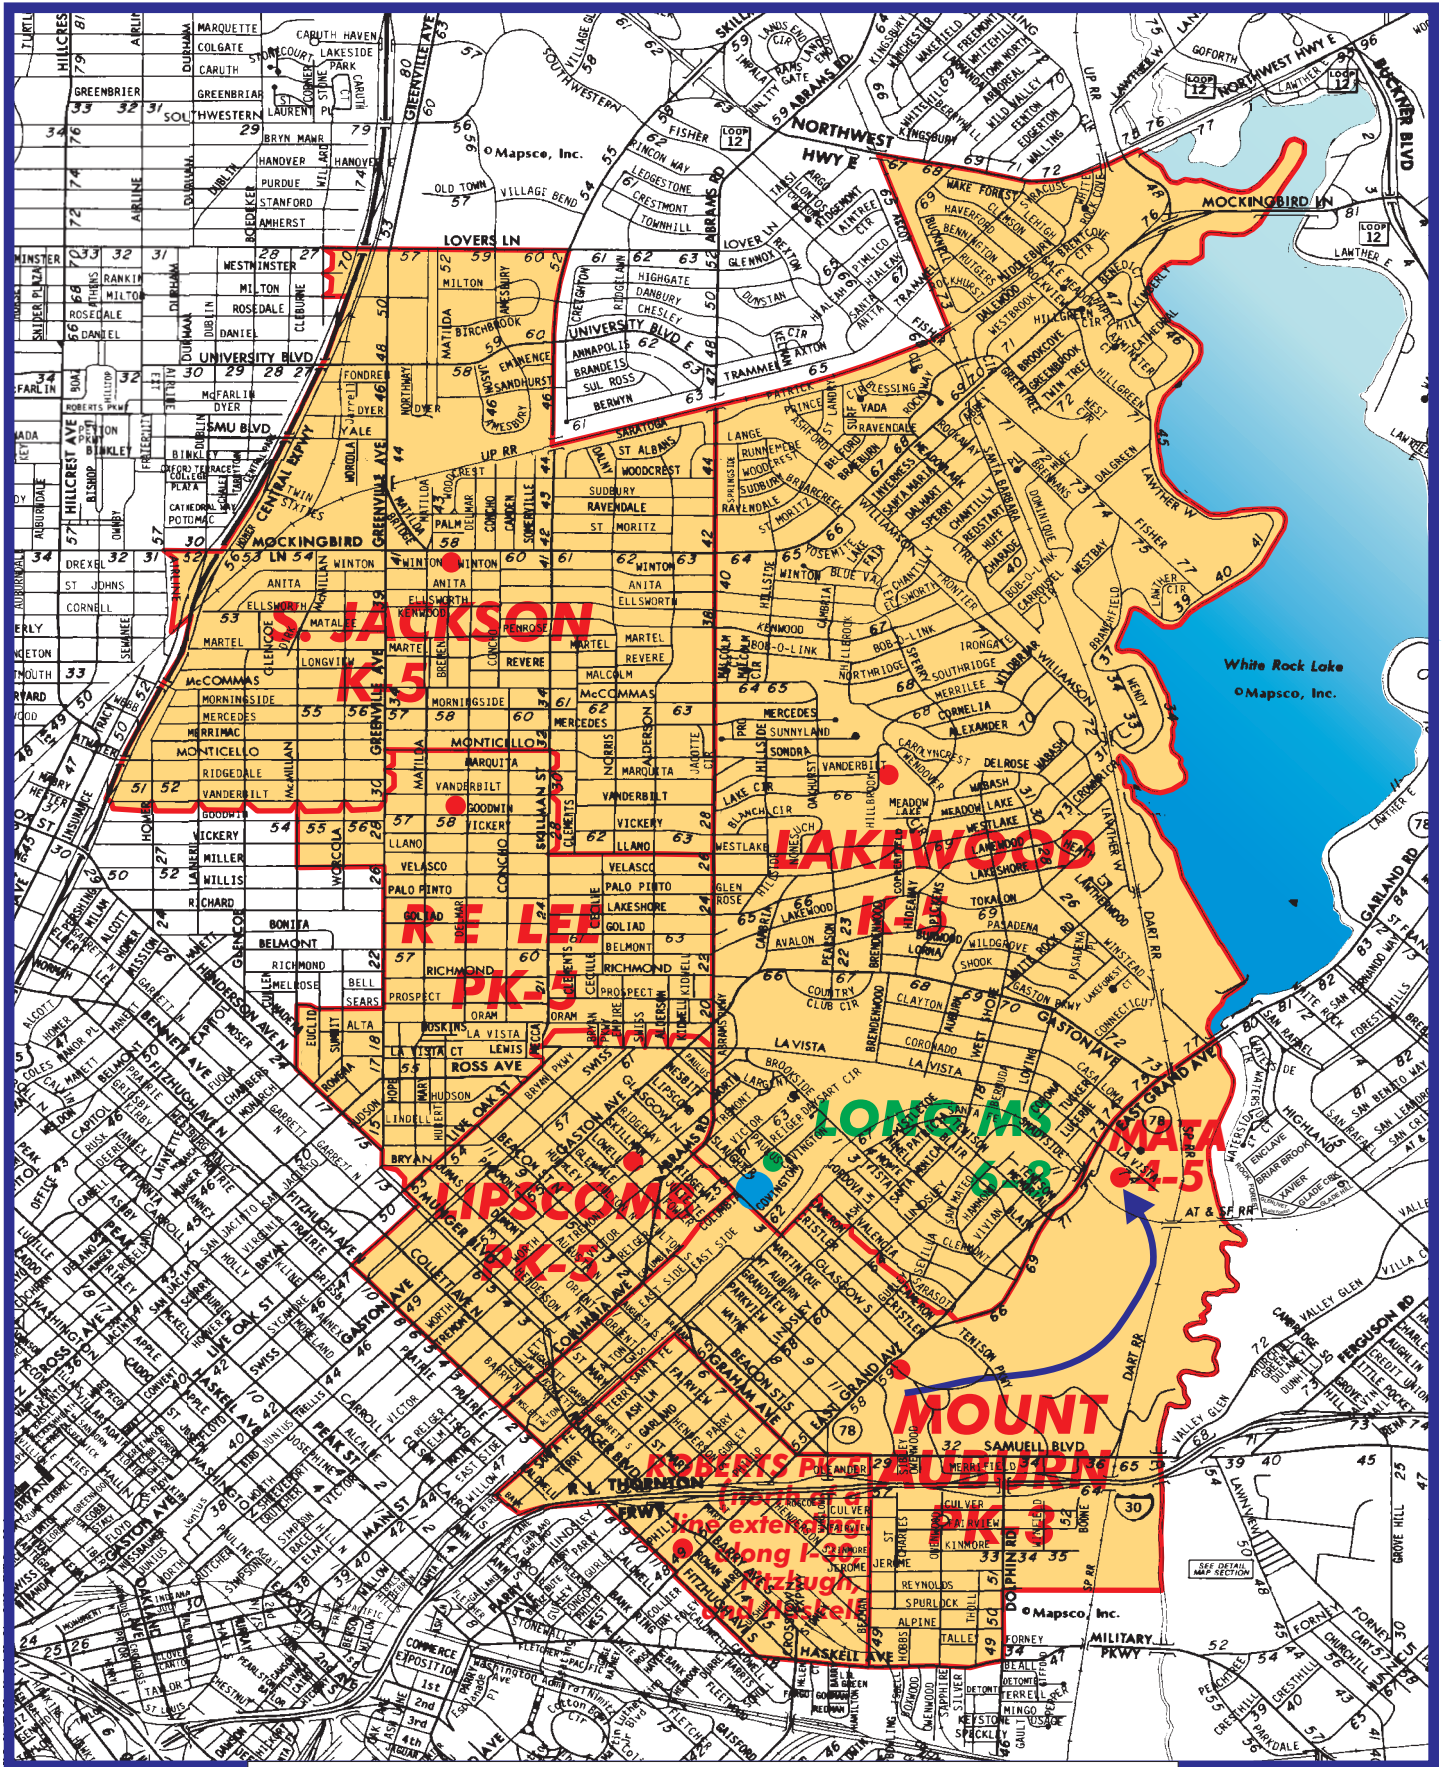

Fall 2010

Woodrow Wilson High School Attendance Zone — Grades 9-12

Outer boundary of zone may or may not include students living on both sides of the street.