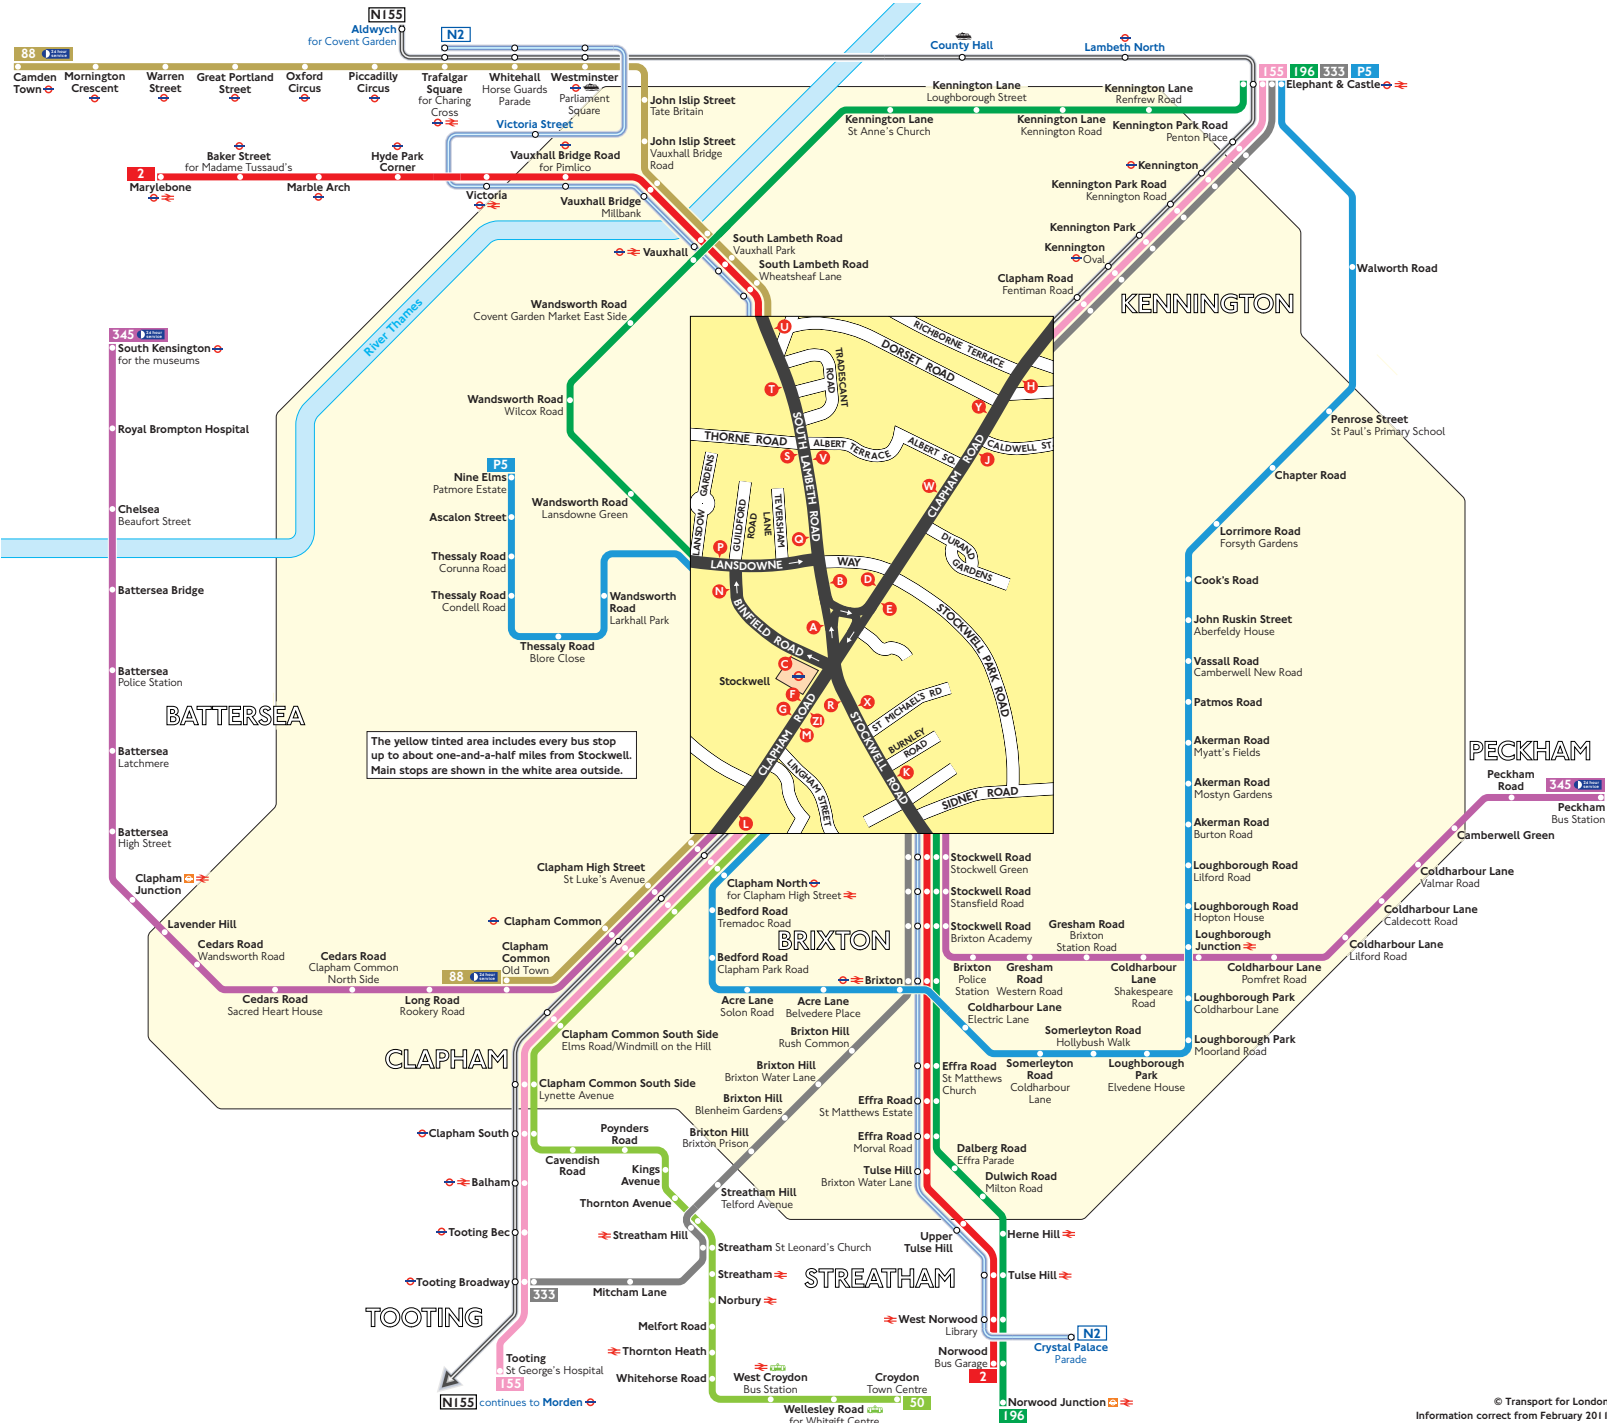

Buses from Stockwell

Key

1. **2** Day buses in black
   - **N2** Night buses in blue
   - Connections with London Underground
   - Connections with London Overground
   - Connections with National Rail
   - Connections with river boats
   - Connections with Tramlink
2. **A** Red discs show the bus stop you need for your chosen bus service. The disc **A** appears on the top of the bus stop in the street (see map of town centre in centre of diagram).

Route finder

Day buses including 24-hour services

Bus route	Towards	Bus stops
2	Marylebone	A O R S T
	Norwood	B K U V X
50	Croydon	L M
88	Camden Town	A F O S T
	Clapham Common	B L M U V
155	Elephant & Castle	D G W Y
	Tooting	E H J L M
196	Elephant & Castle	C N R
	Norwood Junction	B K P X
333	Elephant & Castle	D R W Y
	Tooting Broadway	E H J K X
345	Peckham	G K X
	South Kensington	L M
P5	Elephant & Castle	B L M P
	Nine Elms	C F N

Night buses

Bus route	Towards	Bus stops
N2	Crystal Palace	B K U V X
	Trafalgar Square	A O R S T
N155	Aldwych	D G W Y
	Morden	E H J L M