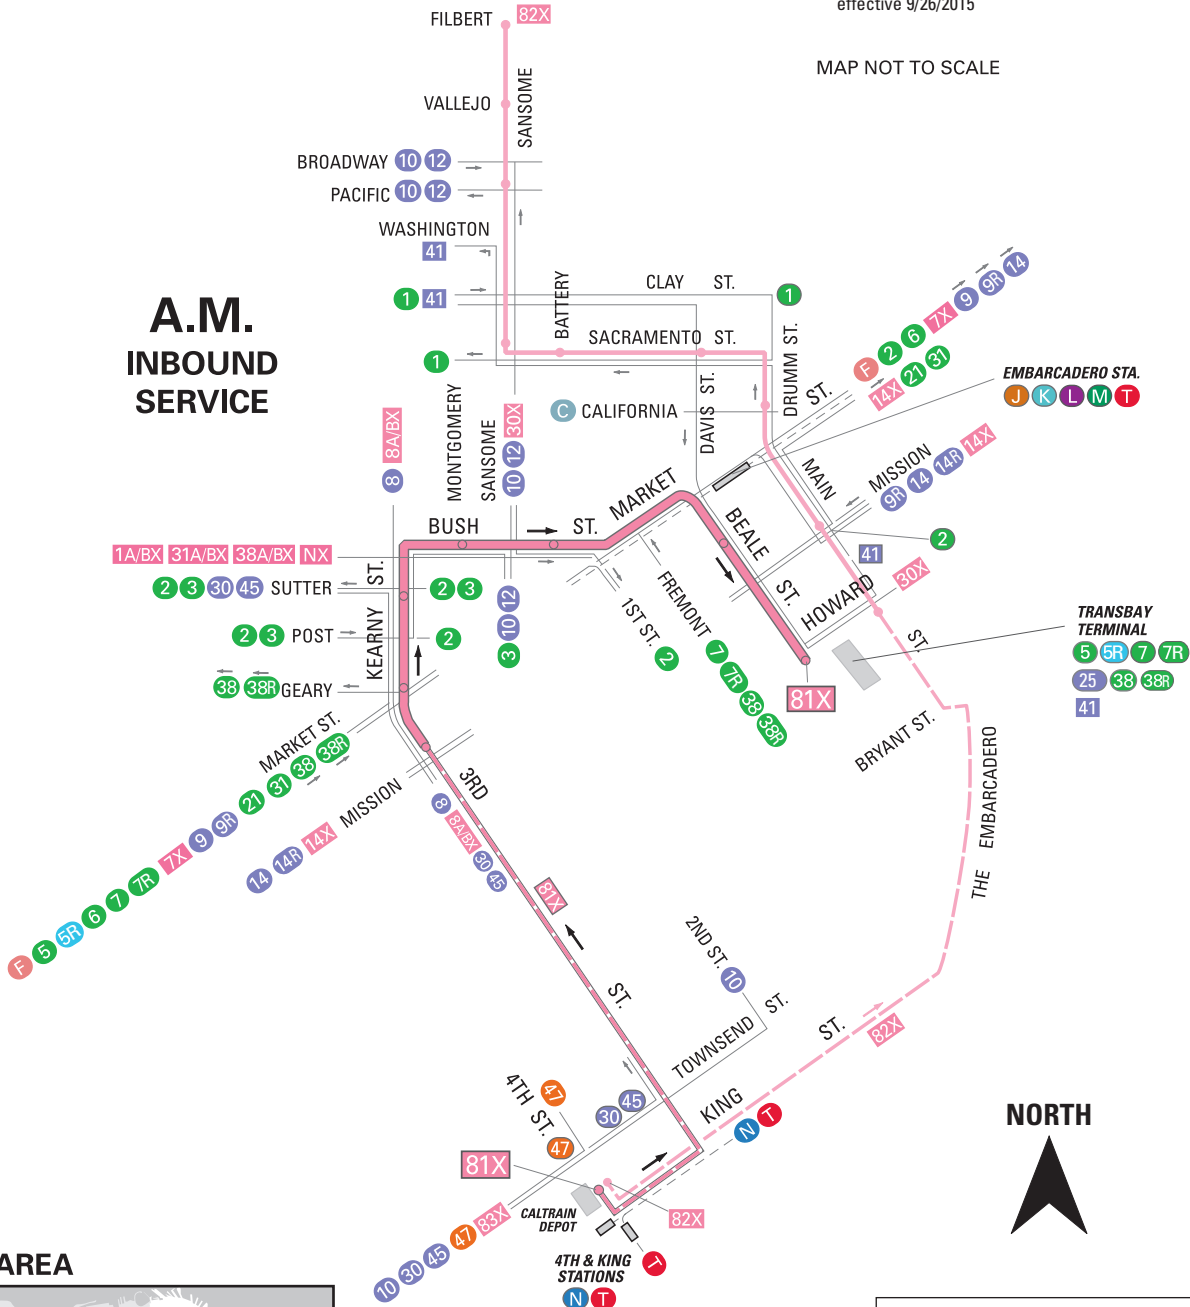

SFMTA
Municipal
Transportation
Agency

81X CALTRAIN EXPRESS

effective 9/26/2015

MAP NOT TO SCALE

A.M. INBOUND SERVICE

SERVICE AREA

NORTH

81X Terminal
Local service
Express service/stop
Connecting Muni service
Express service
Station
Weekday approximately 7 - 9 a.m. and 4 - 6 p.m.