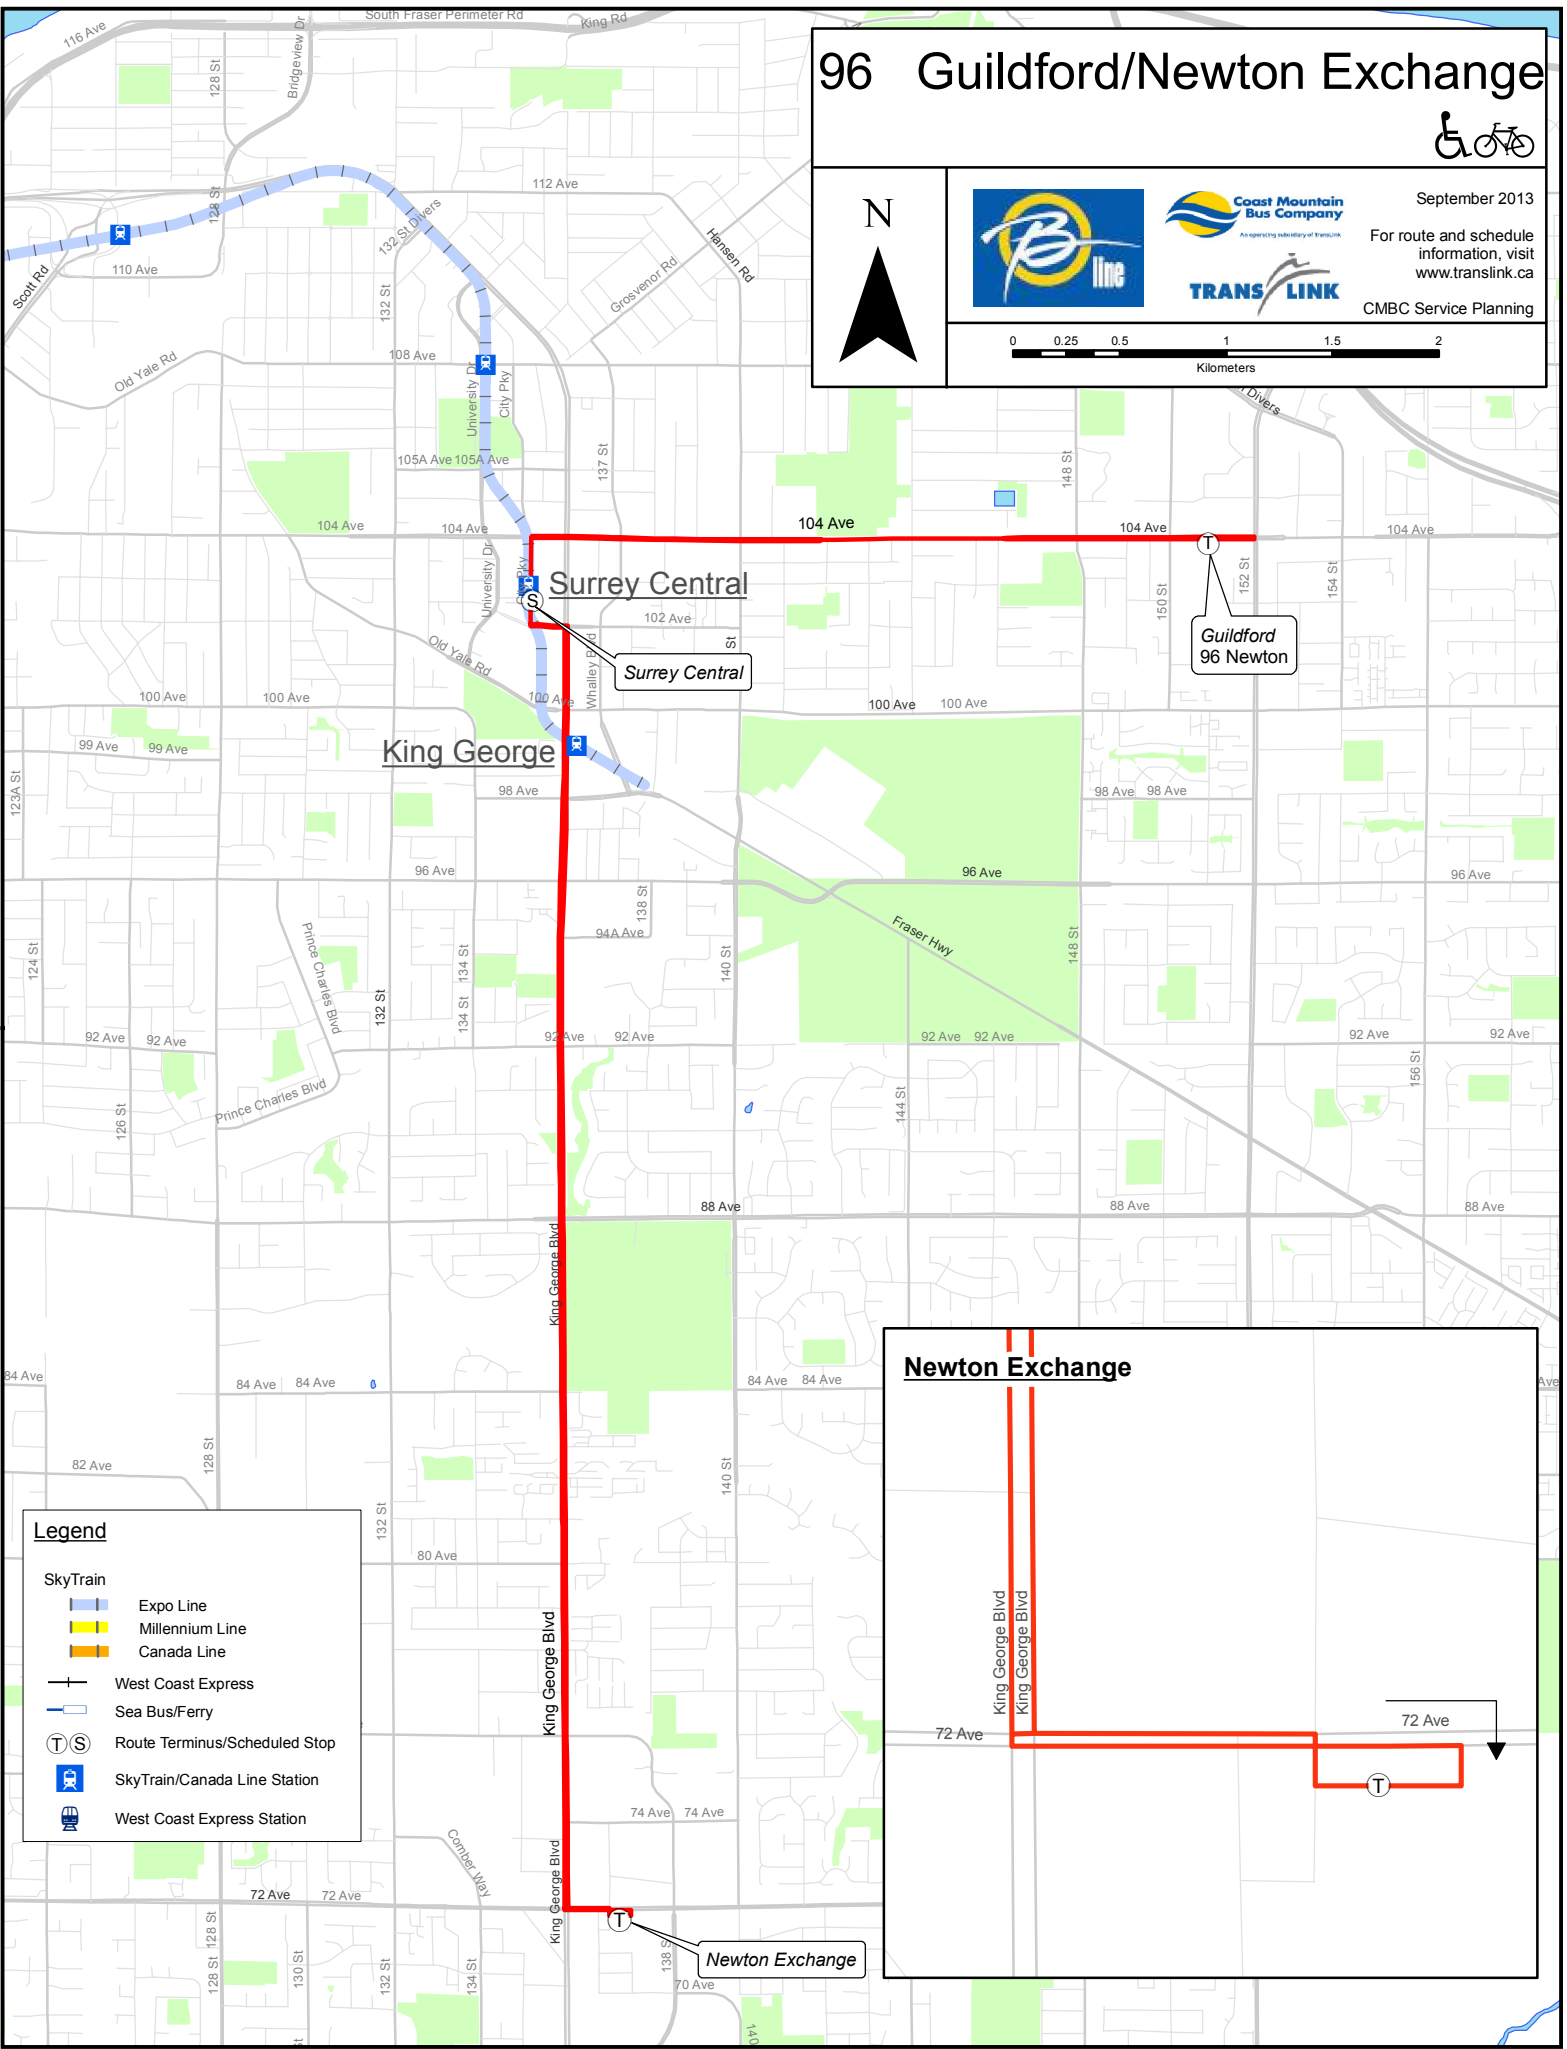

96 Guildford/Newton Exchange

September 2013

For route and schedule information, visit www.translink.ca

CMBC Service Planning

Legend

- SkyTrain**
 - Expo Line
 - Millennium Line
 - Canada Line
- West Coast Express
- Sea Bus/Ferry
- Route Terminus/Scheduled Stop
- SkyTrain/Canada Line Station
- West Coast Express Station

Newton Exchange