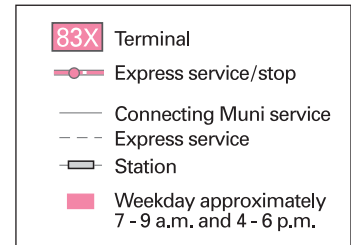

SFMTA
Municipal
Transportation
Agency

83X MID-MARKET EXPRESS

effective 4/25/2015

MAP NOT TO SCALE

NORTH

SERVICE AREA

E WEEKENDS & HOLIDAYS ONLY