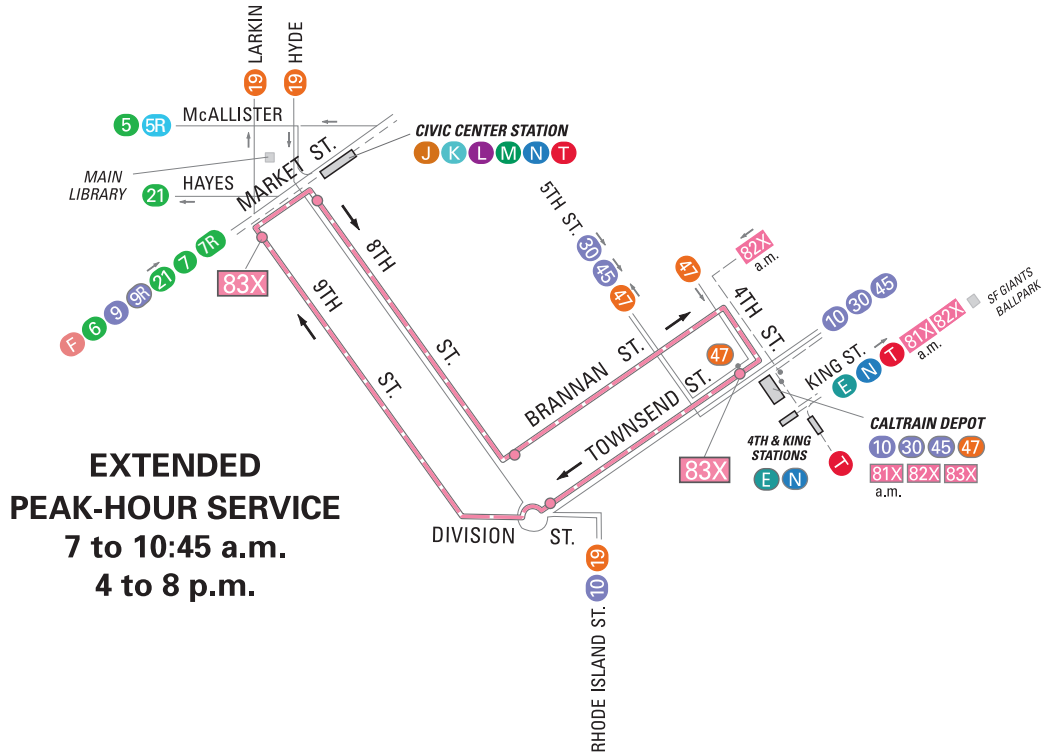

SFMTA
Municipal
Transportation
Agency

83X MID-MARKET EXPRESS

effective 4/25/2015

MAP NOT TO SCALE

NORTH

SERVICE AREA

E WEEKENDS & HOLIDAYS ONLY