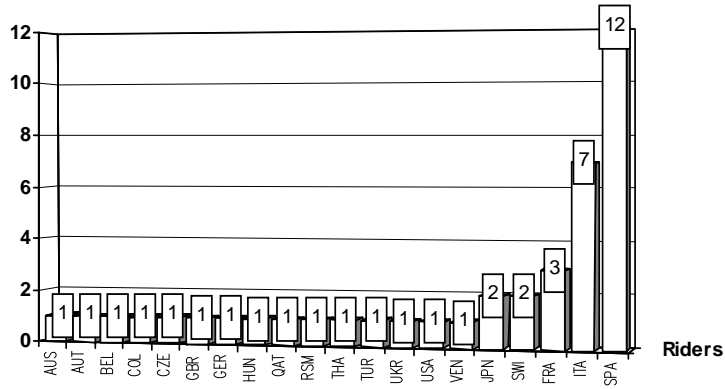

W=Wildcard   R()=Replacement   __=Replaced   i=Trophy Michel Metraux Cup   r=Rookie of the year

These data/results cannot be reproduced, stored and/or transmitted in whole or in part by any manner of electronic, mechanical, photocopying, recording, broadcasting or otherwise now known or herein after developed without the previous express consent by the copyright owner, except for reproduction in daily press and regular printed publications on sale to the public within 60 days of the event related to those data/results and always provided that copyright symbol appears together as follows below.
© DORNA, 2010