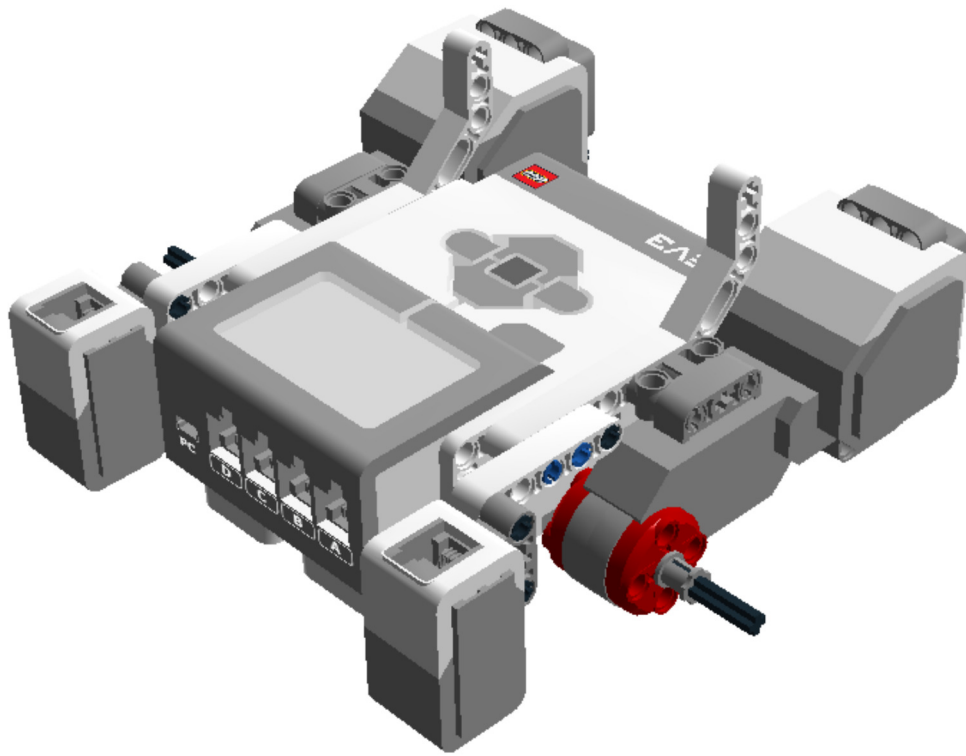

Model Name:
EV3 Robot

Number of Bricks: 79

Step 1 of 29

1 x

1 x

1 x

1 x

Step 2 of 29

2 x

2 x

Step 7 of 29

1 x

1 x

2 x

Step 9 of 29

1 x

1 x

2 x

Step 11 of 29

1 x

1 x

Step 13 of 29

1 x

1 x