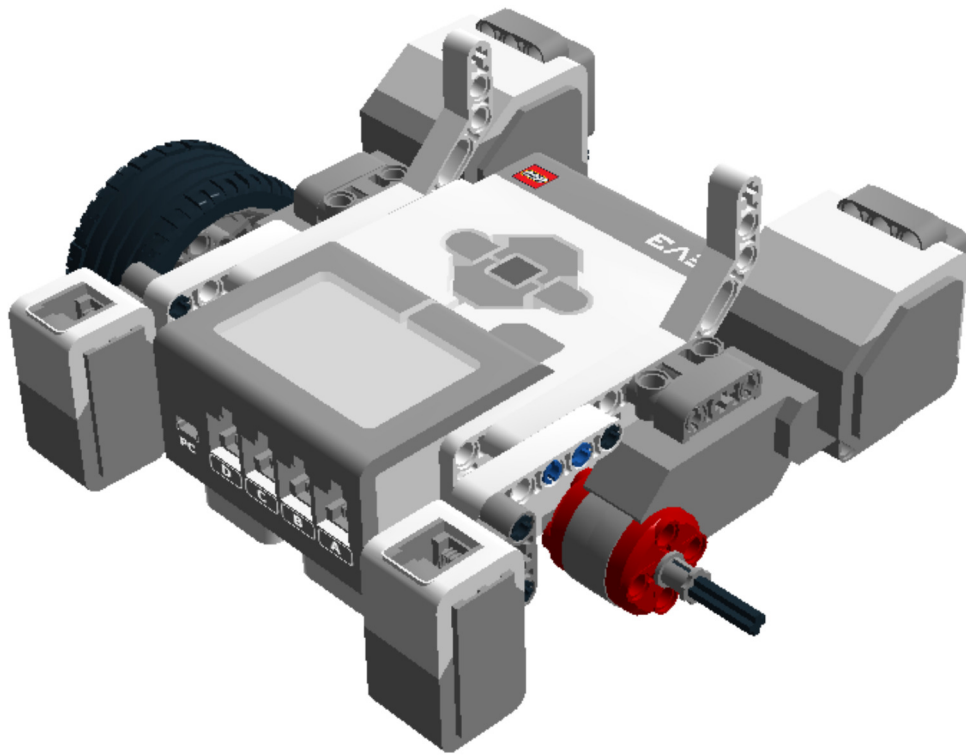

Model Name:
EV3 Robot

Number of Bricks: 79

Step 1 of 29

1 x

1 x

1 x

1 x

Step 2 of 29

1 x

2 x

Step 11 of 29

1 x

1 x

Step 13 of 29

1 x

1 x

Step 15 of 29

1 x

1 x

Step 16 of 29

1 x

2 x

1 x

Step 17 of 29