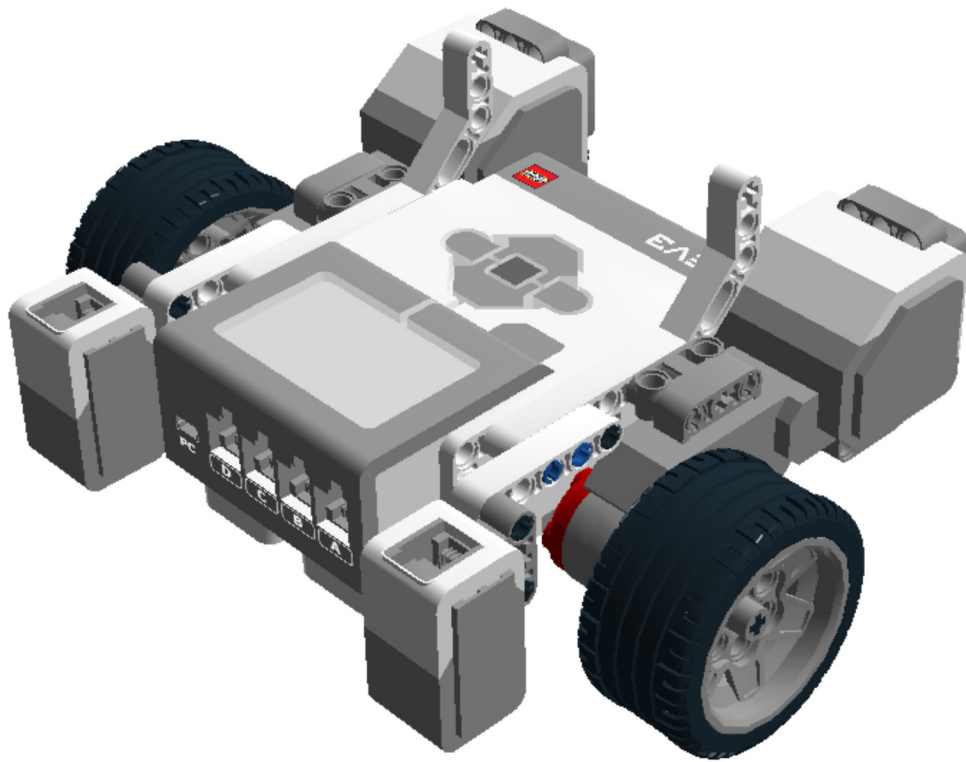

Model Name:
EV3 Robot

Number of Bricks: 79

Step 1 of 29

1 x

1 x

1 x

1 x

Step 2 of 29

1 x

2 x

Step 11 of 29

1 x

1 x

Step 13 of 29

1 x

1 x

Step 15 of 29

1 x

1 x

Step 16 of 29

1 x

2 x

1 x

Step 17 of 29