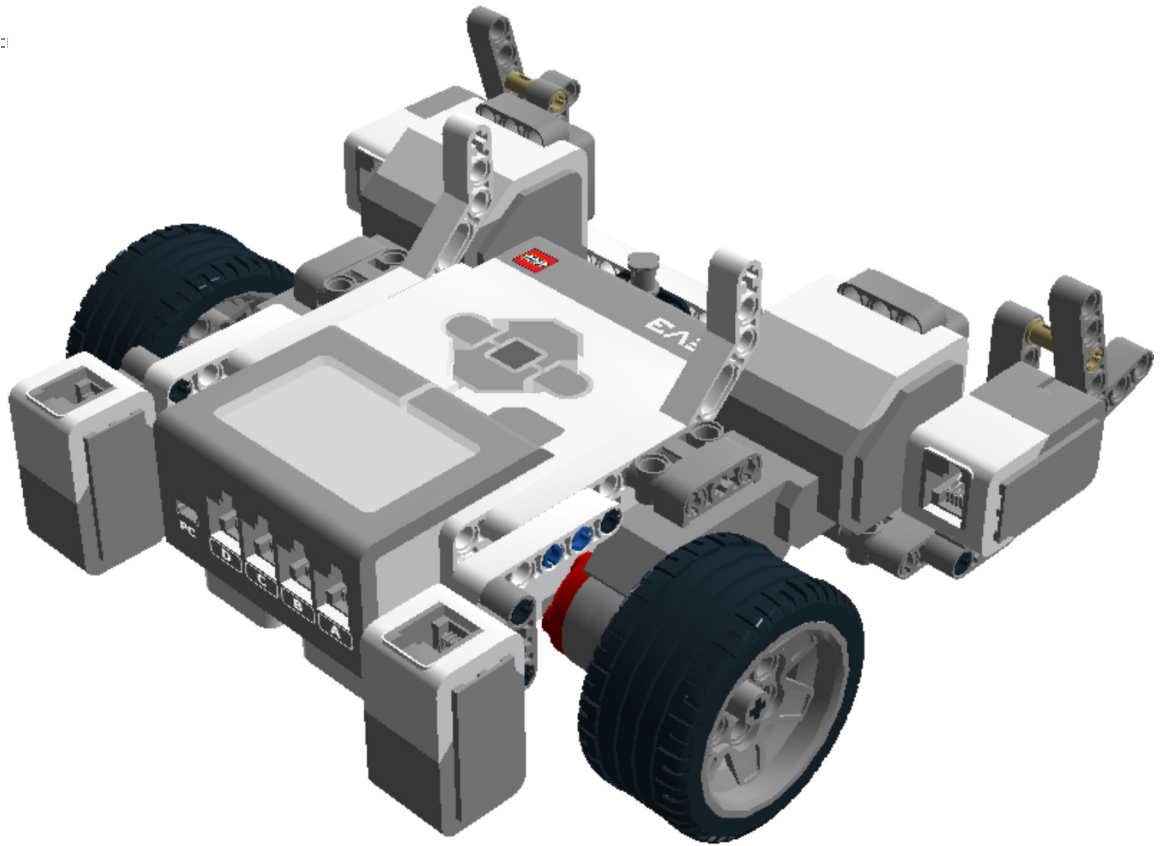

Model Name:
EV3 Robot

Number of Bricks: 79

Step 1 of 29

1 x

1 x

1 x

1 x

Step 2 of 29

2 x

1 x

1 x

Step 26 of 29

1 x

2 x

1 x

Step 27 of 29

3 x

1 x

Step 28 of 29

1 x

2 x

1 x

- | | | | | | | | | |
|-----|---|---|------|---|---|------|---|---|
| 2 x |  | 4587275 WEDGE-BELT WHEEL Ø24 - Dark Stone Grey | 2 x |  | 4634091 RIM WIDE 43,2X26 W 6 HOL.Ø 4.8 - Medium Stone Grey | 2 x |  | 6035364 TYRE LOW WIDE Ø56 X 28 - Black |
| 2 x |  | 6008919 MS, EV3, SENSOR, COLOUR - White, Bright Red, Black, Medium Blue, Medium Stone Grey | 2 x |  | 6008472 MS, EV3, TOUCH SENSOR - White, Bright Red, Medium Stone Grey, Silver Metallic | 2 x |  | 6057952 MS 2013 ENGINE - White, Bright Red, Medium Stone Grey |
| 1 x |  | 6009996 MS-EV3, P-BRICK - White, Transparent, Medium Stone Grey, Dark Stone Grey, Silver Metallic | 2 x |  | 4495930 TECHNIC 7M BEAM - Medium Stone Grey | 1 x |  | 4542578 TECHNIC 15M BEAM - White |
| 4 x |  | 4211713 TECHNIC ANG. BEAM 3X5 90 DEG. - Medium Stone Grey | 2 x |  | 4585040 TECHNIC ANG. BEAM 3X5 90 DEG. - White | 2 x |  | 4495412 DOUBLE ANGULAR BEAM 3X7 45° - White |
| 2 x |  | 4239601 1/2 BUSH - Bright Yellow | 18 x |  | 4121715 CONNECTOR PEG W. FRICTION - Black | 10 x |  | 4211622 BUSH FOR CROSS AXLE - Medium Stone Grey |
| 6 x |  | 4206482 CONN.BUSH W.FRIC./CROSSALE - Bright Blue | 4 x |  | 4514553 CONNECTOR PEG W. FRICTION 3M - Bright Blue | 2 x |  | 4514554 3M CONNECTOR PEG - Brick Yellow |
| 2 x |  | 4211639 CROSS AXLE 5M - Medium Stone Grey | 2 x |  | 4211775 CROSS BLOCK 90° - Medium Stone Grey | 3 x |  | 370626 CROSS AXLE 6M - Black |
| 2 x |  | 4121667 DOUBLE CROSS BLOCK - Black | 4 x |  | 4225033 BEAM 3 M. W/4 SNAPS - Medium Stone Grey | | | |