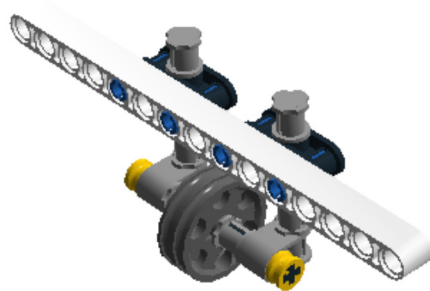

Model Name:
EV3 Robot

Number of Bricks: 79

Step 1 of 29

1 x

1 x

1 x

1 x

Step 2 of 29

2 x

1 x

1 x

Step 26 of 29

1 x

2 x

1 x

Step 27 of 29

3 x

1 x

Step 28 of 29

1 x

2 x

1 x

- | | | | | | | | | |
|-----|---|---|------|---|---|------|---|---|
| 2 x |  | 4587275 WEDGE-BELT WHEEL Ø24 - Dark Stone Grey | 2 x |  | 4634091 RIM WIDE 43,2X26 W 6 HOL.Ø 4.8 - Medium Stone Grey | 2 x |  | 6035364 TYRE LOW WIDE Ø56 X 28 - Black |
| 2 x |  | 6008919 MS, EV3, SENSOR, COLOUR - White, Bright Red, Black, Medium Blue, Medium Stone Grey | 2 x |  | 6008472 MS, EV3, TOUCH SENSOR - White, Bright Red, Medium Stone Grey, Silver Metallic | 2 x |  | 6057952 MS 2013 ENGINE - White, Bright Red, Medium Stone Grey |
| 1 x |  | 6009996 MS-EV3, P-BRICK - White, Transparent, Medium Stone Grey, Dark Stone Grey, Silver Metallic | 2 x |  | 4495930 TECHNIC 7M BEAM - Medium Stone Grey | 1 x |  | 4542578 TECHNIC 15M BEAM - White |
| 4 x |  | 4211713 TECHNIC ANG. BEAM 3X5 90 DEG. - Medium Stone Grey | 2 x |  | 4585040 TECHNIC ANG. BEAM 3X5 90 DEG. - White | 2 x |  | 4495412 DOUBLE ANGULAR BEAM 3X7 45° - White |
| 2 x |  | 4239601 1/2 BUSH - Bright Yellow | 18 x |  | 4121715 CONNECTOR PEG W. FRICTION - Black | 10 x |  | 4211622 BUSH FOR CROSS AXLE - Medium Stone Grey |
| 6 x |  | 4206482 CONN.BUSH W.FRIC./CROSSALE - Bright Blue | 4 x |  | 4514553 CONNECTOR PEG W. FRICTION 3M - Bright Blue | 2 x |  | 4514554 3M CONNECTOR PEG - Brick Yellow |
| 2 x |  | 4211639 CROSS AXLE 5M - Medium Stone Grey | 2 x |  | 4211775 CROSS BLOCK 90° - Medium Stone Grey | 3 x |  | 370626 CROSS AXLE 6M - Black |
| 2 x |  | 4121667 DOUBLE CROSS BLOCK - Black | 4 x |  | 4225033 BEAM 3 M. W/4 SNAPS - Medium Stone Grey | | | |