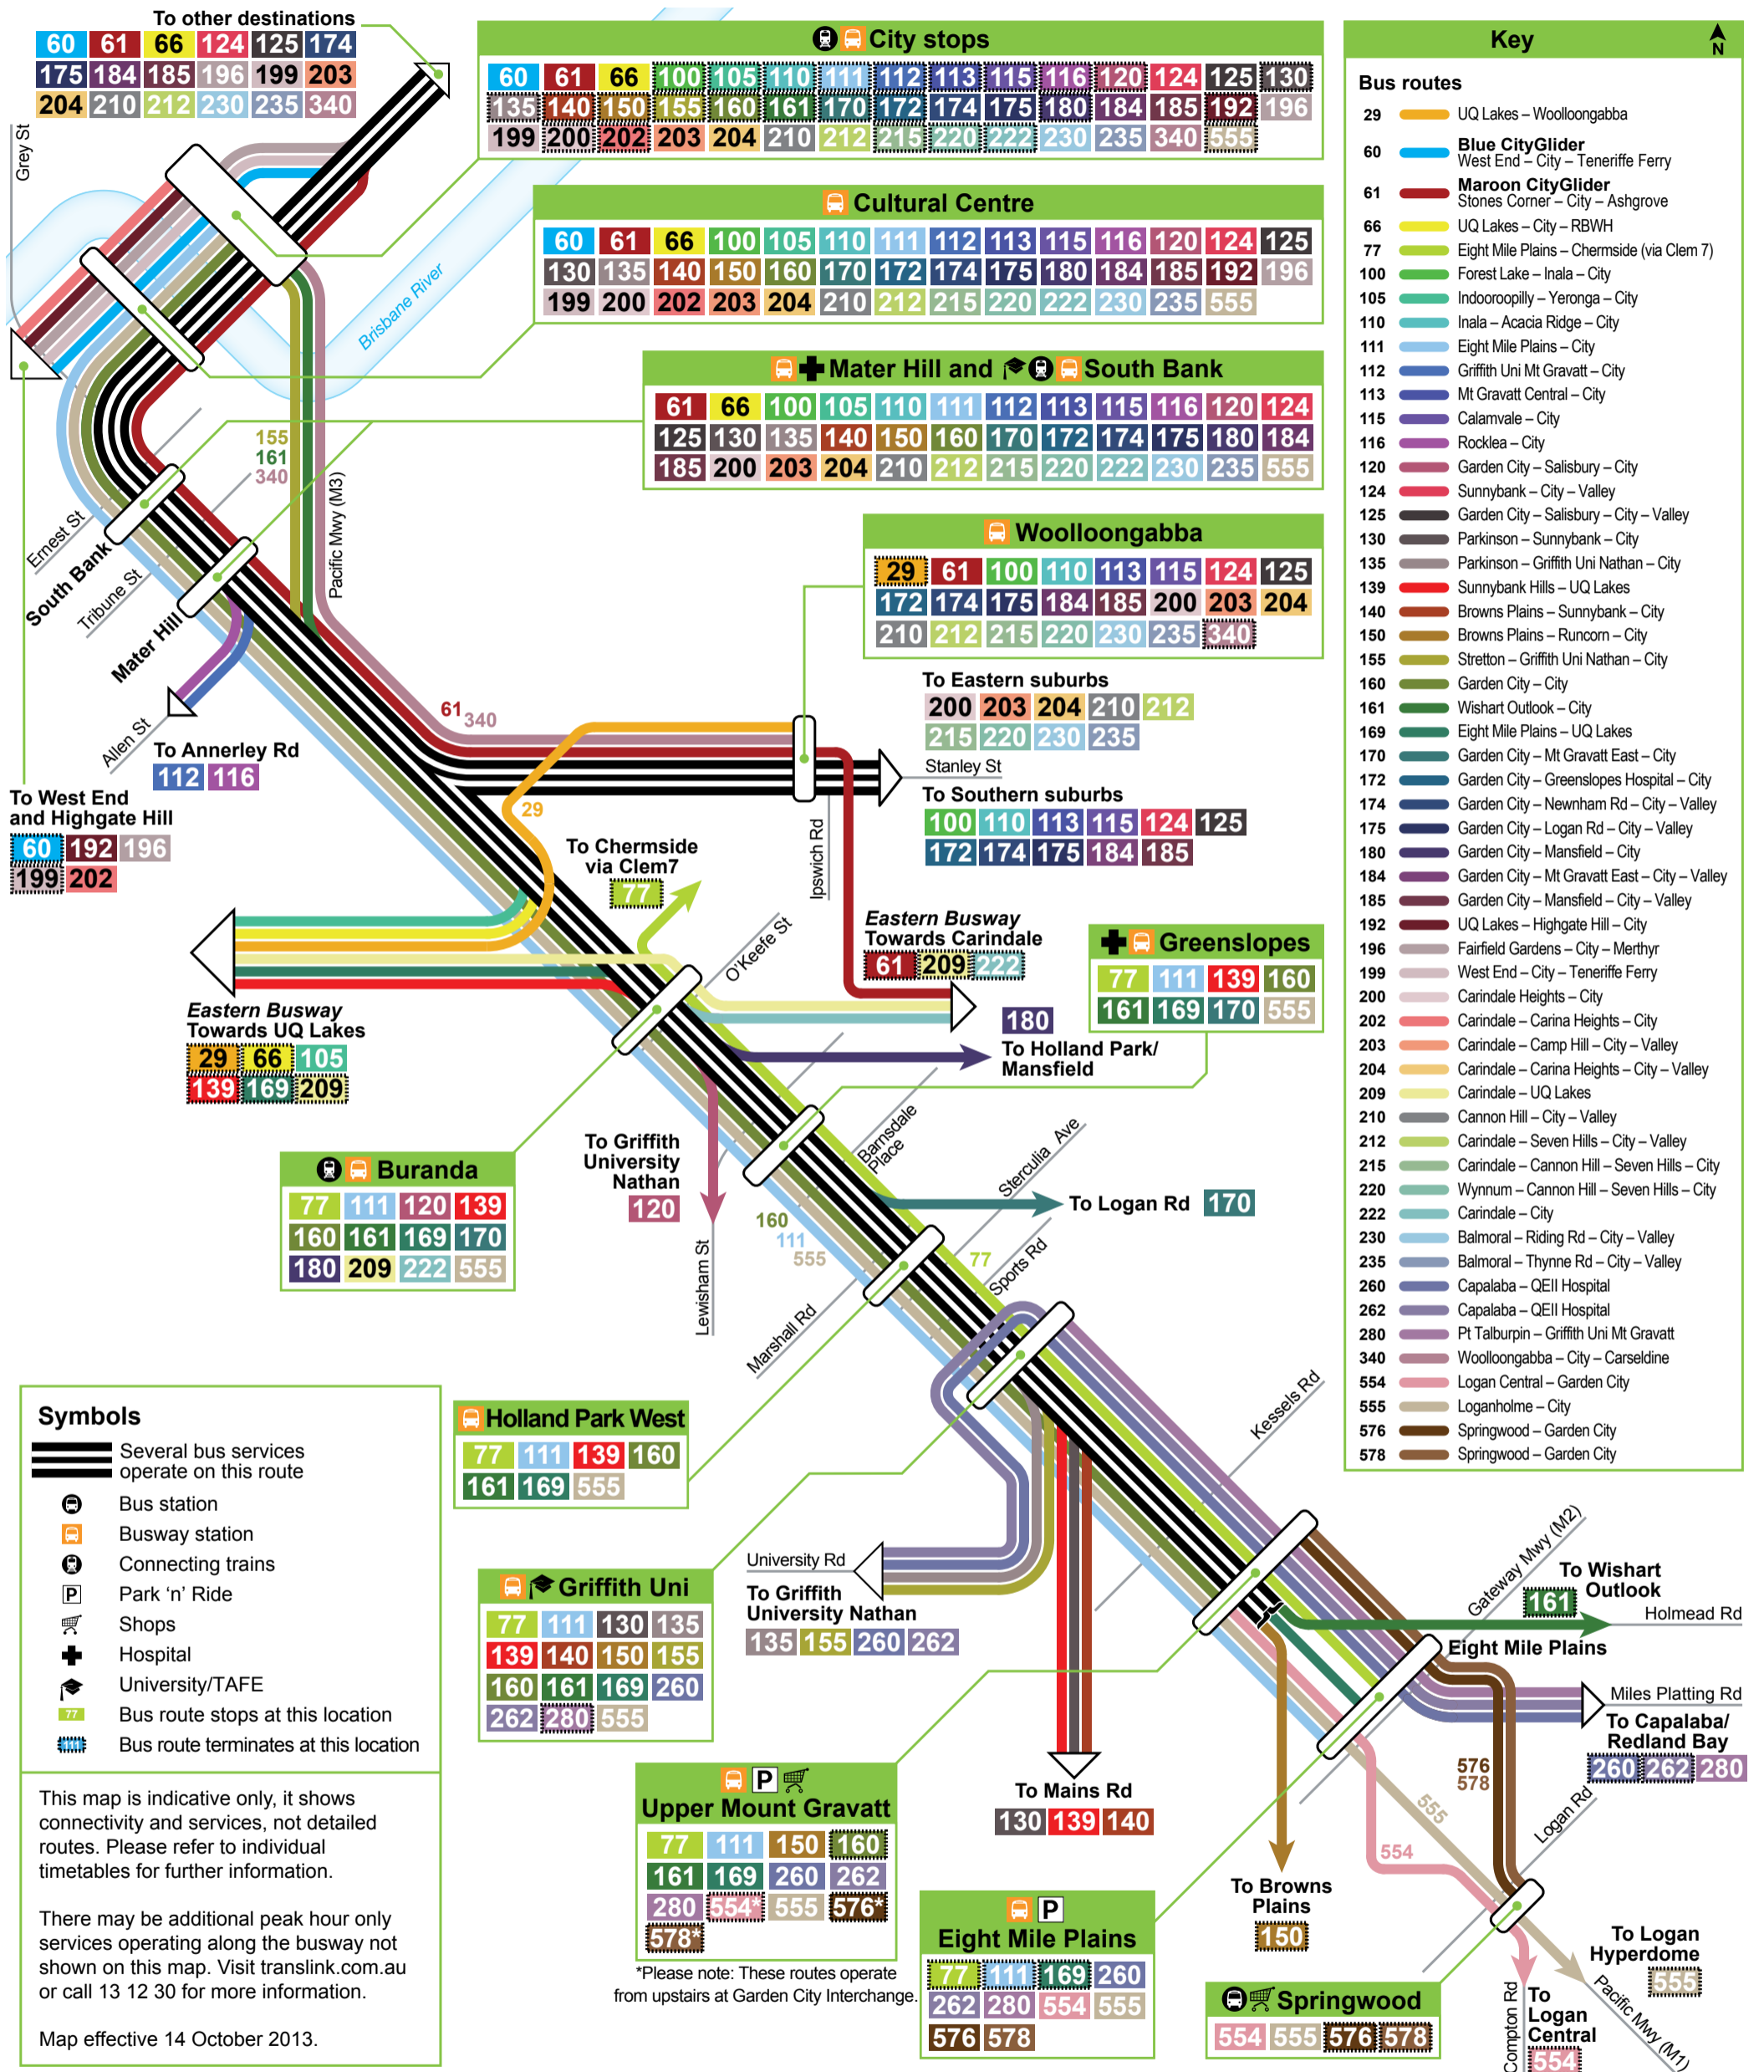

South Eastern Busway network map

Effective 14 October 2013

Visit translink.com.au or call 13 12 30

Great state. Great opportunity.