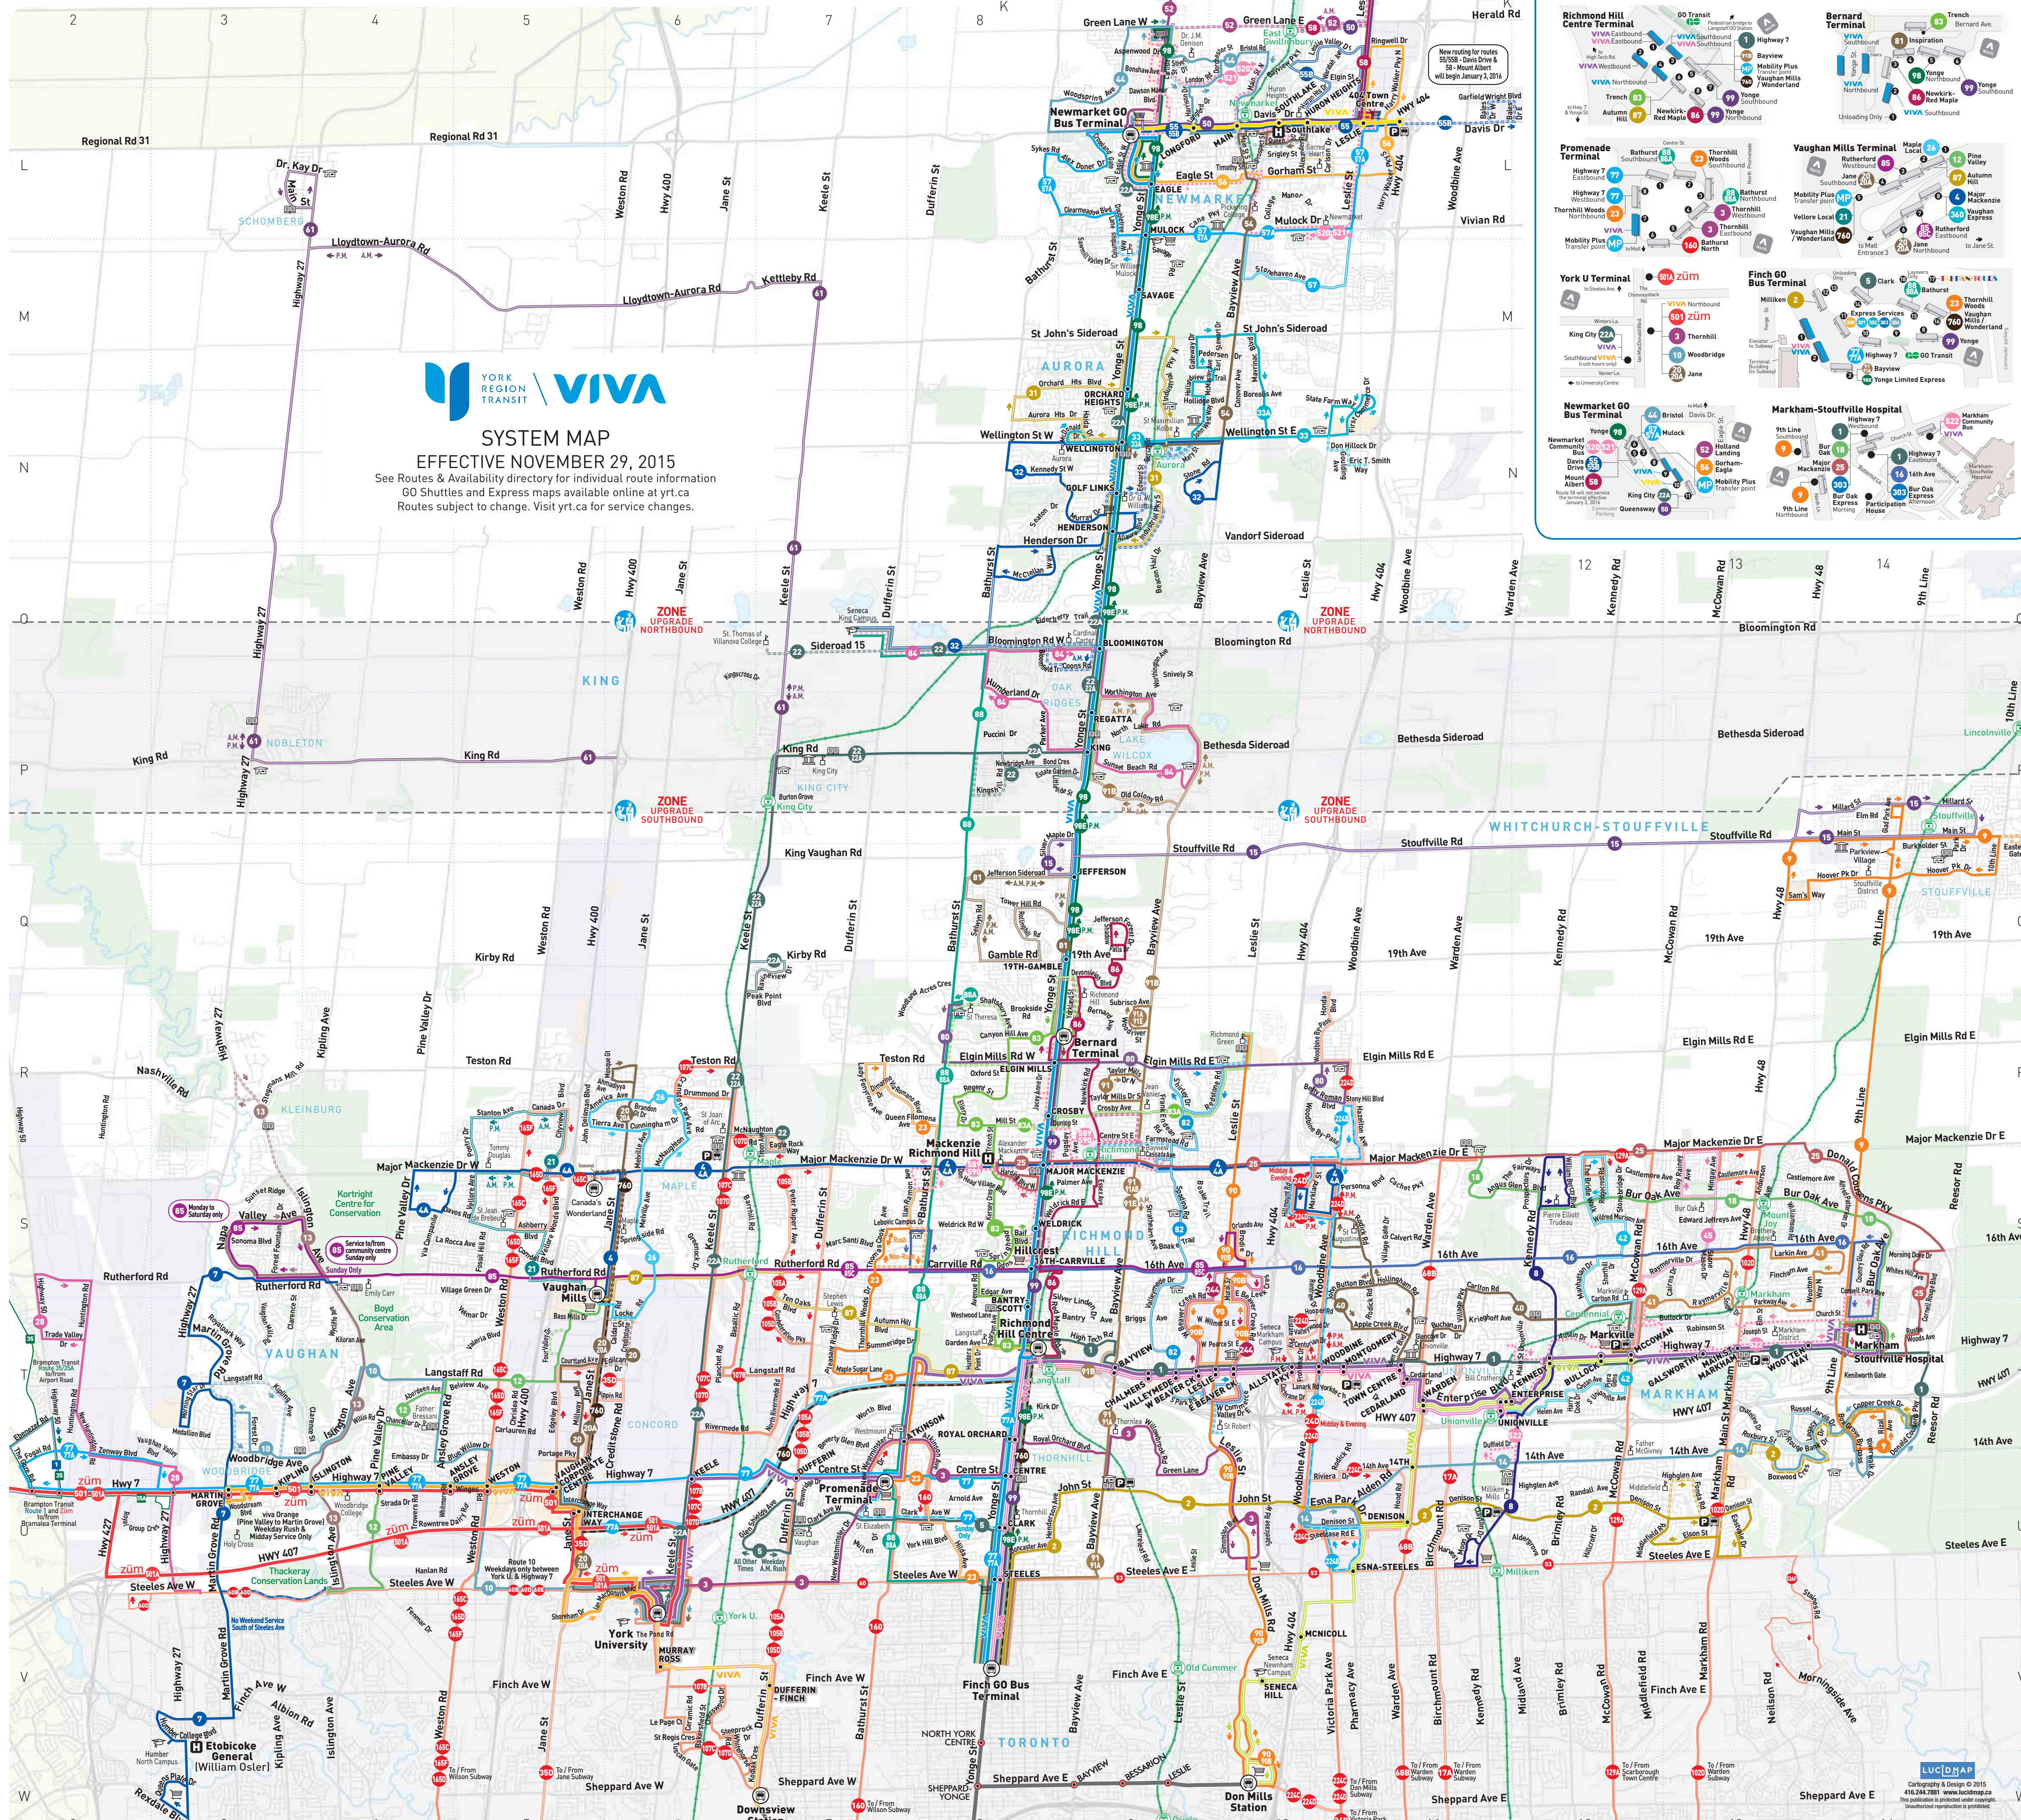

Legend

- Vivastation / Service
- Regular Service¹
- Weekends Only
- Rush Hours Only²
- Limited Service
- Community Route
- Future Expansion
- TTC Route Serving York Region
- Free transfer to/from YRT
- Extra fare required for travel south of Steeles Ave.
- TTC Route Bordering York Region³
- GO Train Station³
- Fare Zone Upgrade³
- Major Bus Terminal
- Park & Ride
- Community Centre
- Shopping Centre
- Hospital
- Municipal Office
- Secondary School
- College/University
- Direction of Travel
- Library