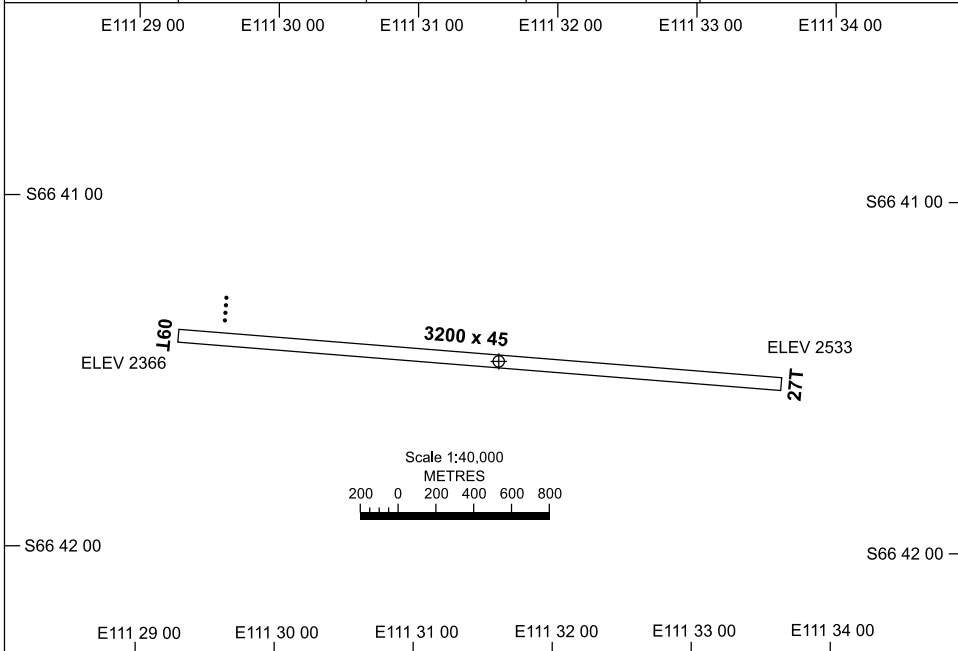

**3 MAR 2016** AD ELEV 2549 S66 41 28 E111 31 36 **WILKINS AERODROME, ANTARCTICA (YWKS)** AERODROME CHART

PRIMARY <b>129.7 MHZ</b> INTL MARINE VHF10	SECONDARY <b>121.1 MHZ</b> INTL MARINE VHF8	HF <b>5400 KHZ</b>		Bearings are True Elevations in FEET AMSL
--	---	-----------------------	--	--

<b>RWY</b>	<b>AERODROME LIGHTING</b>	
	RL : NIL	
<b>09T</b> <sup>094T</sup> <b>274T</b> <b>27T</b>	PAPI LEFT SIDE 43FT NIL	

**NOTES**

Changes: THR ELEVS, CO-ORDS.

WKSAD01-146