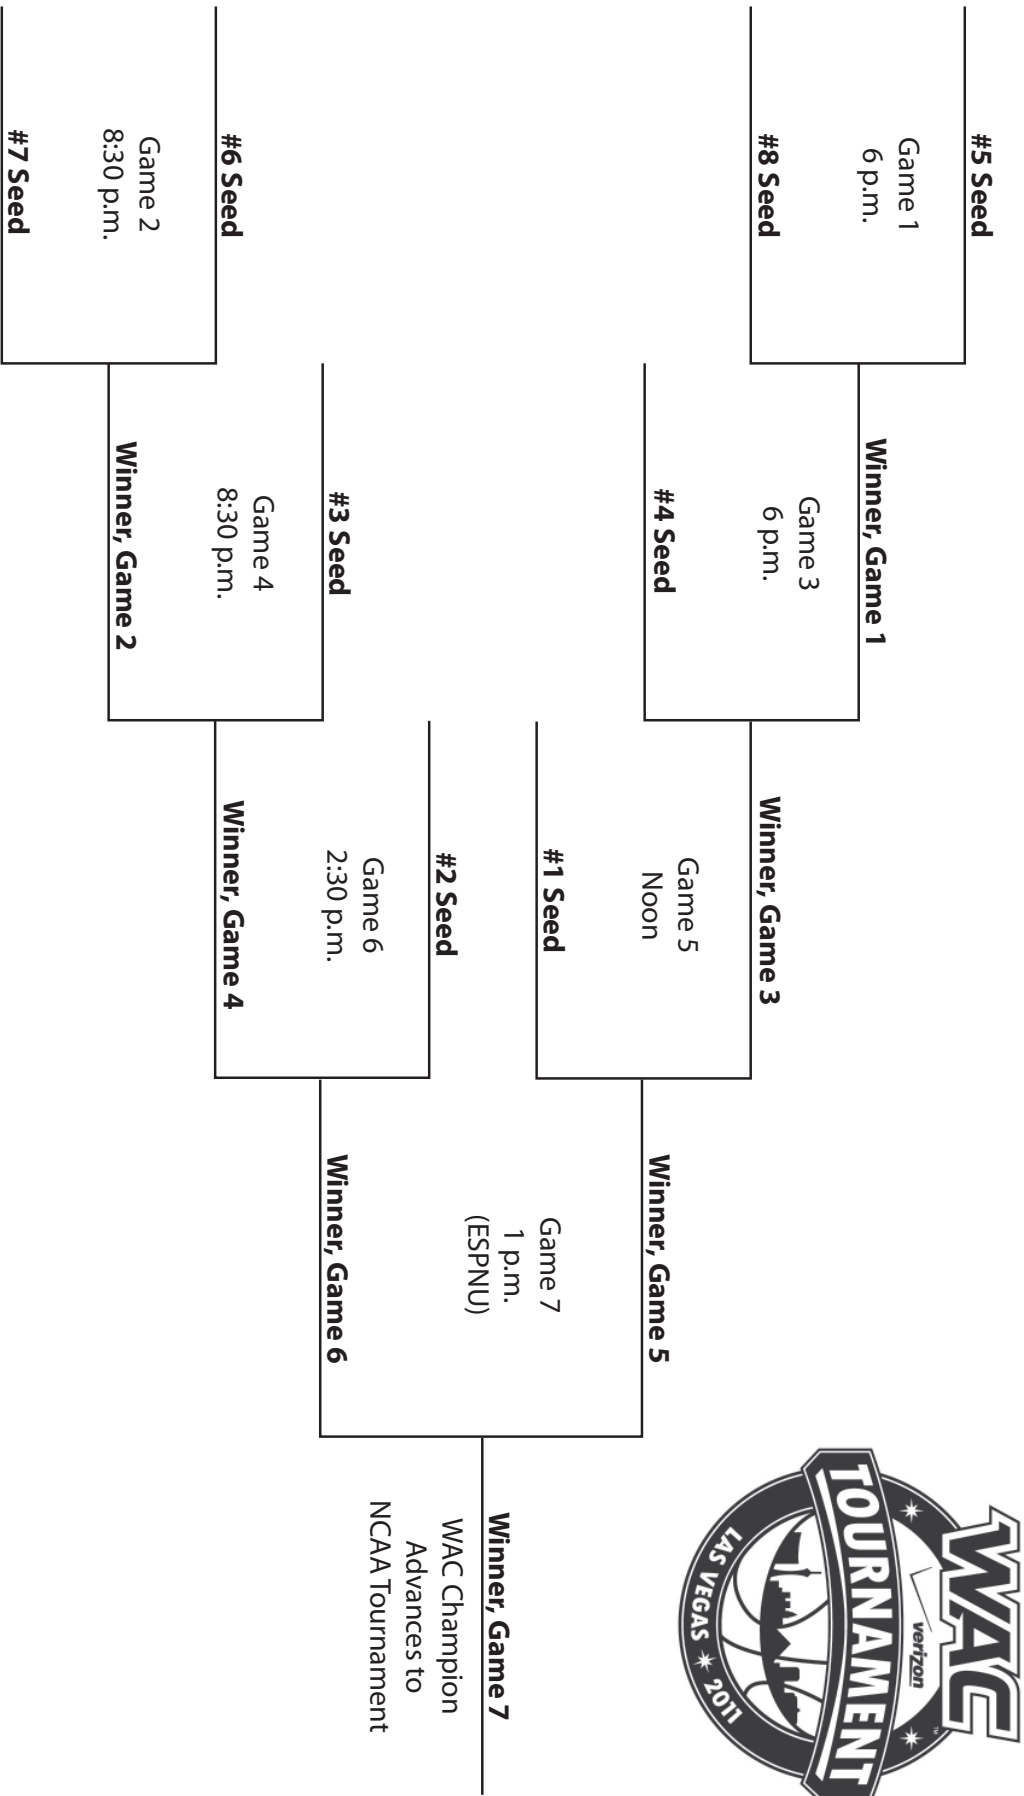

Most Free Throws Attempted

Game:	16 (made 13)	Mikki Kane, Utah (vs. UTEP), 1992
Tournament:	24 (made 21)	Linda Froehlich, UNLV, 1999 (2 games)

Most Rebounds

Game:	25	Cheryl Ford, LT (vs. Fresno State), 2003
Tournament:	45	Cheryl Ford, LT, 2003 (3 games)

Most Assists

Game:	14	Alli Bills, Utah, (vs. SMU), 1997
Tournament:	26	Alli Bills, Utah, 1997 (3 games)

Most Steals

Game:	7	Tomika Young, BYU (vs. New Mexico), 1993
Tournament:	14	Erica Taylor, Louisiana Tech, 2003 (3 games)
	14	Jodi Nowlin-Tres, SDSU, 1997 (3 games)
	14	Christina Murguia, SDSU, 1995 (3 games)

Most Blocked Shots

Game:	9	Michelle Suman, SDSU (vs. Utah), 1995
Tournament:	17	Michelle Suman, SDSU, 1995 (3 games)

TEAM RECORDS

Most Points

Half:	66 (1st)	Louisiana Tech (vs. Boise State), 2004
Game:	100	Louisiana Tech (vs. Boise State), 2004
Tournament:	288	New Mexico, 1998 (4 games)

Most Field Goals Made

Game:	40 (att 64)	SMU (vs. San Jose State), 2000
Tournament:	100 (att 228)	New Mexico, 1998 (4 games)

Most Field Goals Attempted

Game:	84 (made 32)	Boise State (vs. San Jose State), 2007
Tournament:	228 (made 100)	New Mexico, 1998 (4 games)

Best Field Goal Percentage

Game:	.659 (27-41)	BSU (vs. UTEP), 2003
Tournament (min. 2 games):	.524 (75-143)	Utah, 1992 (3 games)

Most Three-Point Field Goals Made

Game:	13 (att. 28)	Fresno State (vs. Idaho), 2010
	13 (att. 33)	Fresno State (vs. Louisiana Tech), 2008
Tournament:	32 (att. 79)	Fresno State, 2010 (3 games)

Most Three-Point Field Goals Attempted

Game:	33 (made 11)	Fresno State (vs. Hawai'i), 2009
	33 (made 13)	Fresno State (vs. Louisiana Tech), 2008
Tournament:	85 (made 27)	Fresno State, 2009 (3 games)

Best Three-Point Field Goal Percentage

Game (minimum 5 atts.):	.769 (10-13)	Utah (vs. BYU), 1995
Tournament (minimum 10 atts.):	.667 (18-27)	Utah, 1995 (3 games)

Most Free Throws Made

Game:	30 (att. 33)	Nevada (vs. San Jose State), 2006
	30 (att. 44)	Rice (vs. San Jose State); 2005
Tournament:	73 (att. 99)	New Mexico, 1998 (4 games)

Most Free Throws Attempted

Game:	44 (made 30)	Rice (vs. San Jose State), 2005
Tournament:	99 (made 73)	New Mexico, 1998 (4 games)

Best Free Throw Percentage

Game (minimum 15 atts.):	.941 (16-17)	TCU (vs. Hawai'i), 1997
Tournament (minimum 30 atts.):	.868 (33-38)	Fresno State, 2010 (3 games)

Most Rebounds

Game:	60	Tulsa (vs. Rice), 2004
Tournament:	147	Rice, 2005 (3 games)

Most Assists

Game:	29	Creighton (vs. New Mexico), 1992
Tournament:	62	Utah, 1992 (3 games)
		Creighton, 1992 (3 games)

Most Steals

Game:	23	Louisiana Tech (vs. Boise State), 2004
Tournament:	58	Louisiana Tech, 2004 (3 games)

Most Blocked Shots

Game:	14	Rice (vs. Tulsa), 2004
Tournament:	28	Rice, 2004 (3 games)

Most Personal Fouls

Game:	32	UTEP (vs. Utah), 1992
Tournament:	67	SDSU, 1995 (3 games)

DEFENSIVE

Most Turnovers Caused

Game:	34	Creighton (vs. New Mexico), 1992
Tournament:	83	Louisiana Tech, 2004 (3 games)

Fewest Points Allowed

Half:	12	Rice (vs. Fresno State), 2000
		SDSU (vs. New Mexico), 1997
Game:	36	Hawai'i (vs. Rice), 2002

Best Field Goal Percentage Defense

Half:	.125 (4-32)	Louisiana Tech (vs. New Mexico State), 2006
Game:	.203 (15-74)	Tulsa (vs. Rice), 2004

MISCELLANEOUS

Most Points, Both Teams

Game:	185	Hawai'i 97, SMU 88 (OT), 2001

Fewest Points, Both Teams

Game:	86	Hawai'i (54), Nevada (41), 2002

Largest Winning Margin

Game:	47	Louisiana Tech 100, Boise State 53, 2004

Lowest Seed to Win Tournament

		New Mexico (4), 1998

Biggest Upset Based on Seeds

		New Mexico State-7 def. Louisiana Tech-2, 2007
		New Mexico State-7 def. Fresno State-2, 2006
		SMU-7 def. Rice-2, 2003

2011 WAC TOURNAMENT BRACKET

2011 WAC BASKETBALL TOURNAMENT Women's Bracket

FIRST ROUND
Wednesday, March 9

QUARTERFINALS
Thursday, March 10

SEMIFINALS
Friday, March 11

CHAMPIONSHIP
Saturday, March 12