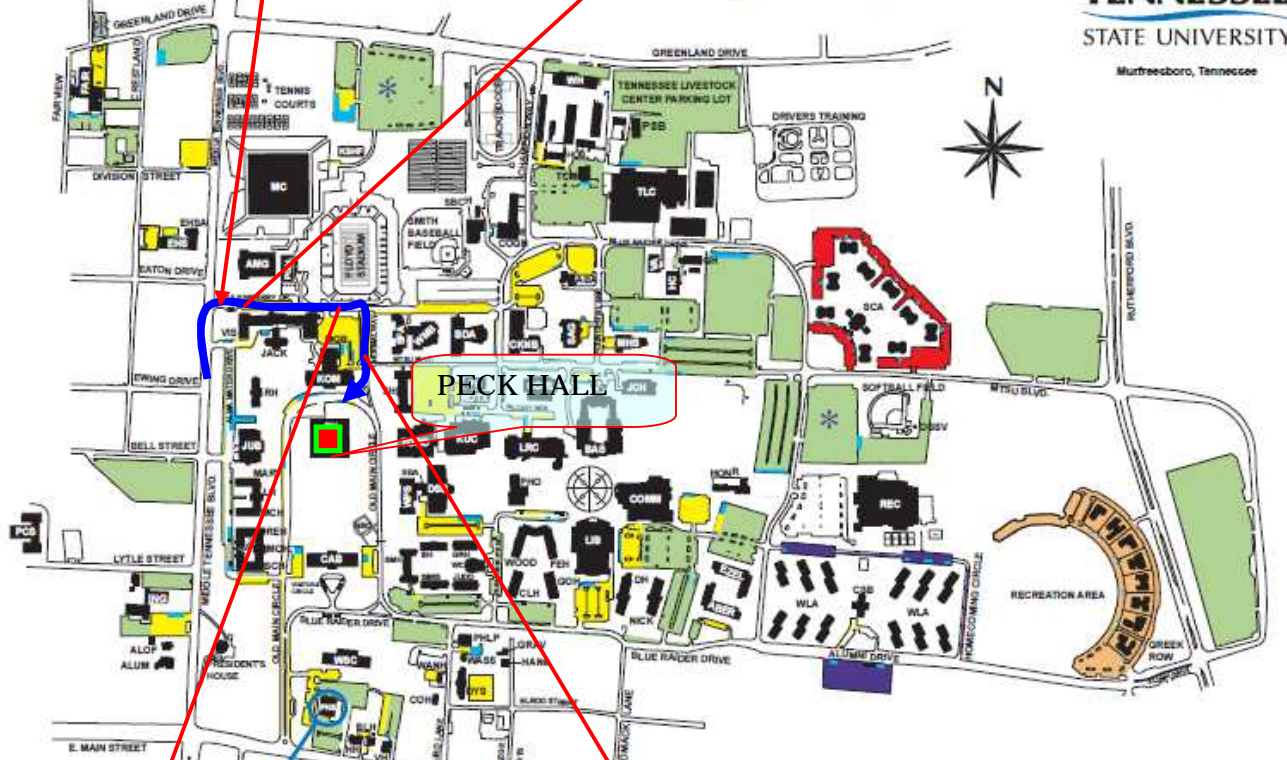

2007-2008 Parking Map

MIDDLE TENNESSEE STATE UNIVERSITY
Murfreesboro, Tennessee