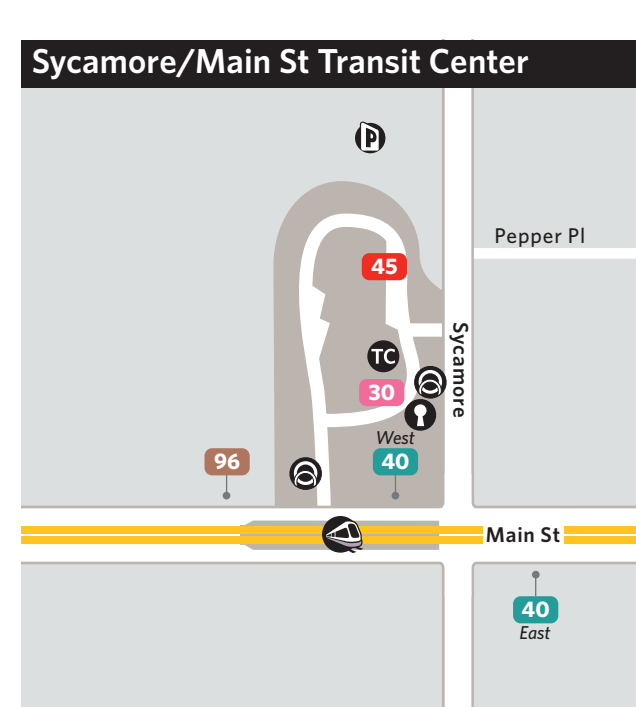

Centros de transporte y otras áreas de abordaje del autobús

Valley Metro Rail Station and Line, PHX Sky Train, Bus routes from this stop, LINK Bus, RAPID Bus, Express Bus, Park-and-Ride, Bike Rack, Dial-a-Ride Service, Circulator Routes: DASH (Phoenix Downtown Area Shuttle), MARY (Maryvale Area Route for You), MRT (Scottsdale Miller Road Trolley), ORB (Metro Orbit), SMART (Sunnyslope Multiaccess Residential Transit)