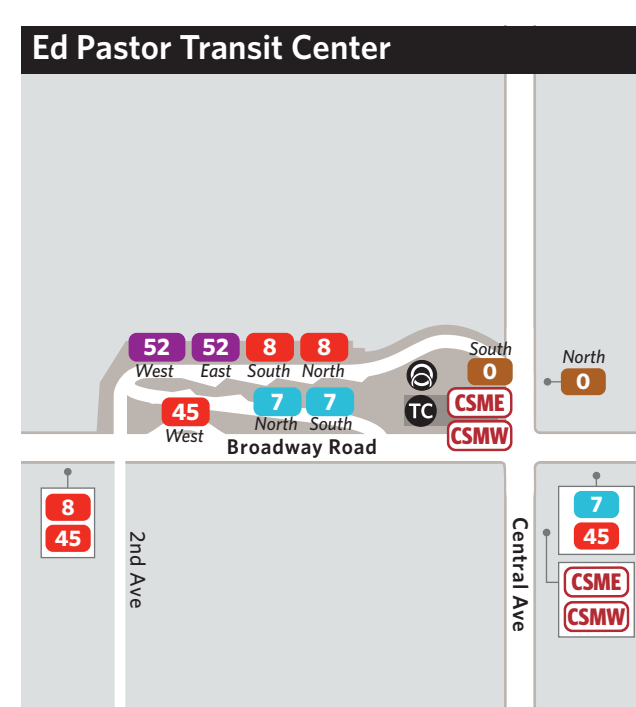

Centros de transporte y otras áreas de abordaje del autobús

Valley Metro Rail Station and Line, PHX Sky Train, Bus routes from this stop, LINK Bus, RAPID Bus, Express Bus, Park-and-Ride, Bike Rack, Dial-a-Ride Service, Circulator Routes: DASH (Phoenix Downtown Area Shuttle), MARY (Maryvale Area Route for You), MRT (Scottsdale Miller Road Trolley), ORB (Metro Orbit), SMART (Sunnyslope Multiaccess Residential Transit)