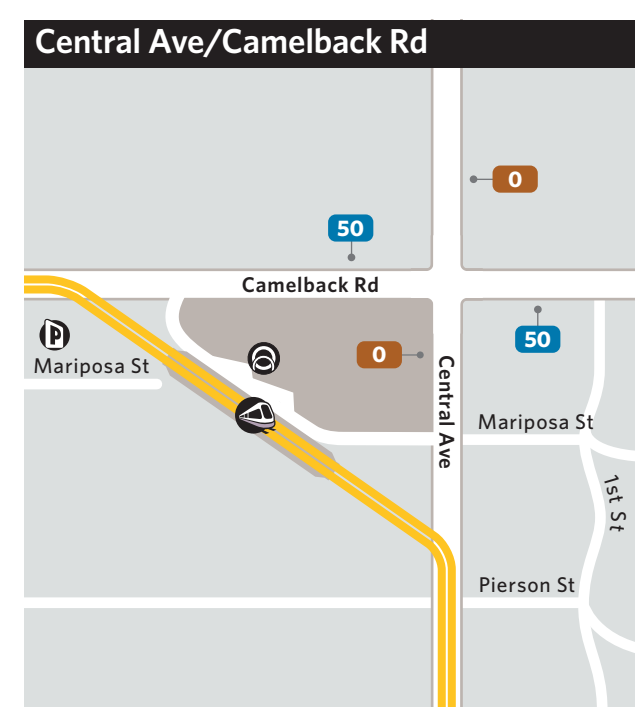

Centros de transporte y otras áreas de abordaje del autobús

Valley Metro Rail Station and Line, PHX Sky Train, Bus routes from this stop, LINK Bus, RAPID Bus, Express Bus, Park-and-Ride, Bike Rack, Dial-a-Ride Service, Circulator Routes: DASH (Phoenix Downtown Area Shuttle), MARY (Maryvale Area Route for You), MRT (Scottsdale Miller Road Trolley), ORB (Metro Orbit), SMART (Sunnyslope Multiaccess Residential Transit)