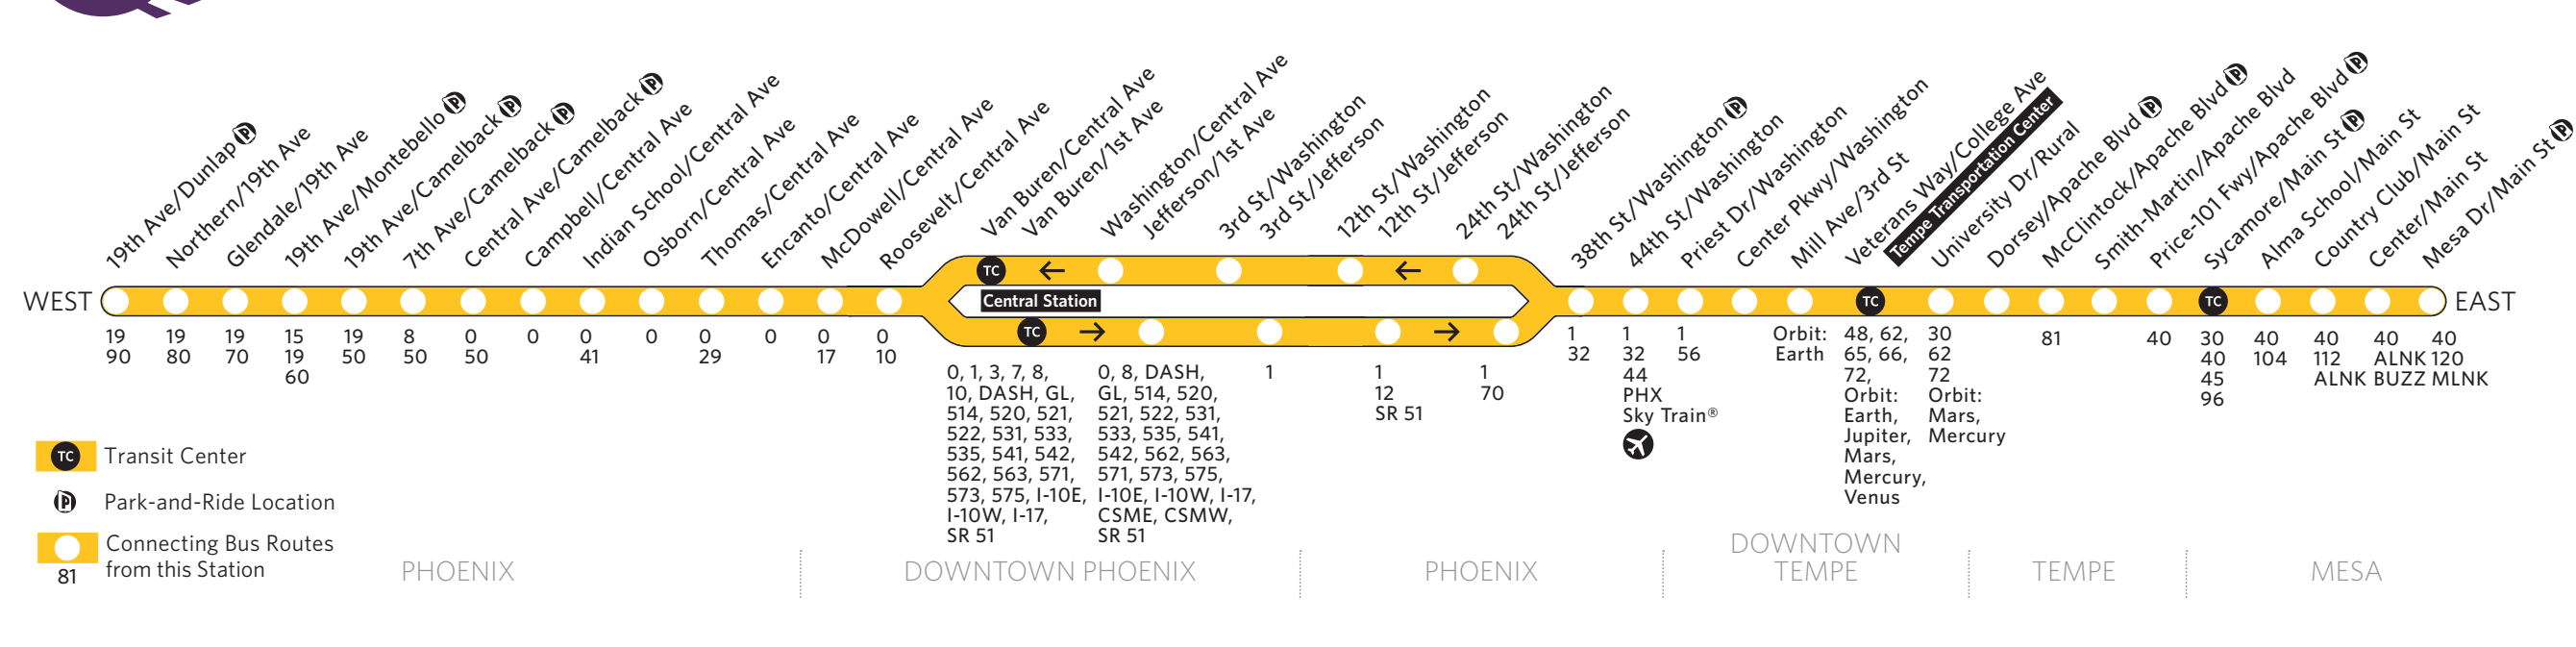

Valley Metro Rail

Information On-The-Go

RIDEKICK Download our new mobile app, Ridekick™. It's your sidekick to traveling on public transportation in metro Phoenix.

NextRide Call 1. Call 602.253.5000 2. Say "NextRide" 3. Say or enter the 5-digit STOP#

Text Text "64274" 2. Enter "NXRD" and the 5-digit STOP# 3. Select "Send" *Standard text messaging rates apply.

Mobile Site 1. On your phone, go to valleymetro.org 2. Enter the 5-digit STOP# 3. Select "Go"

Service only available in English. Servicio disponible solamente en inglés.

valleymetro.org 602.253.5000 TTY 602.251.2039