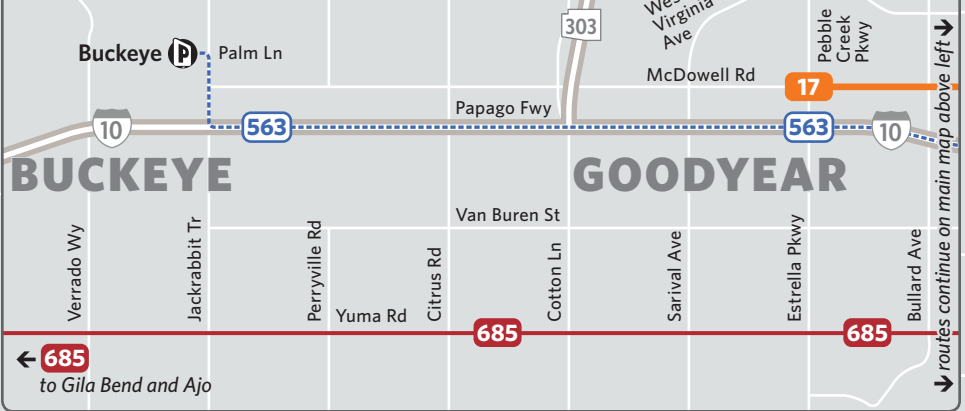

LEGEND

1. **TC** Transit Center
   - **P** Park-and-Ride
   - Point of Interest
   - ← Direction of Travel
2. **RAPID Bus**
   Fast and frequent bus service from park-and-rides to downtown Phoenix on weekdays 5-8 a.m. and 3-6 p.m.
3. **I-HOE** I-10 East RAPID
   - **I-HOW** I-10 West RAPID
   - **I-17** I-17 RAPID
   - **SR 51** SR 51 RAPID
   - **CSME** Central South Mountain East RAPID
   - **CSMW** Central South Mountain West RAPID

Valley Metro Rail
Frequent and reliable all-day rail service operating 365 days a year linking Phoenix, Tempe and Mesa with connections to Sky Harbor Airport and many bus routes.

Rail line is on this street
Train stops only at light rail stations

Apache Blvd

Light rail line
See light rail map on reverse for details.

LINK Bus
Streamlined bus service with rail-like comfort, speed and reliability.

LINK LINK route
LINK only stops at major mile intersections along the route.

- **MLNK** Main St LINK
- **ALNK** Arizona Ave/Country Club Dr LINK

Express Bus
Fast and direct connector service. no stops on freeway... Express route(s).

- 514 Scottsdale/Fountain Hills
- 520 Tempe
- 521 Tempe
- 522 Tempe
- 531 Mesa/Gilbert
- 533 Mesa
- 535 Northeast Mesa
- 541 Chandler
- 542 Chandler
- 562 Goodyear/Downtown
- 563 Avondale/Buckeye
- 571 Surprise
- 573 Northwest Valley
- 575 Northwest Valley

Rural Connector

Rural Route

- 685 Ajo/Gila Bend to Phoenix

Buckeye and Goodyear

Downtown Phoenix

Downtown Tempe

Phoenix Sky Harbor International Airport

SYSTEM MAP
MAPA DEL SISTEMA

Light Rail, Local, LINK, Express and RAPID Bus Routes

Effective/Validez 04.25.2016

602.253.5000 | valleymetro.org