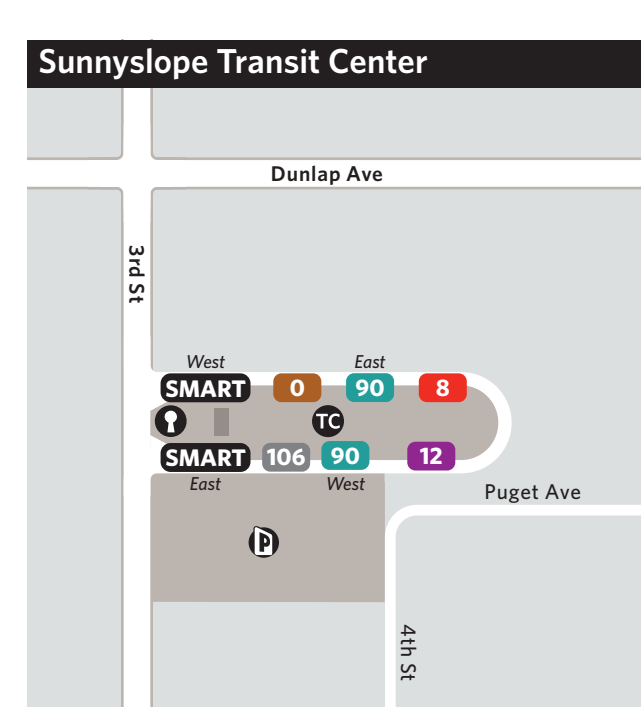

Centros de transporte y otras áreas de abordaje del autobús

Valley Metro Rail Station and Line, PHX Sky Train, Bus routes from this stop, LINK Bus, RAPID Bus, Express Bus, Park-and-Ride, Bike Rack, Dial-a-Ride Service, Circulator Routes: DASH (Phoenix Downtown Area Shuttle), MARY (Maryvale Area Route for You), MRT (Scottsdale Miller Road Trolley), ORB (Metro Orbit), SMART (Sunnyslope Multiaccess Residential Transit)