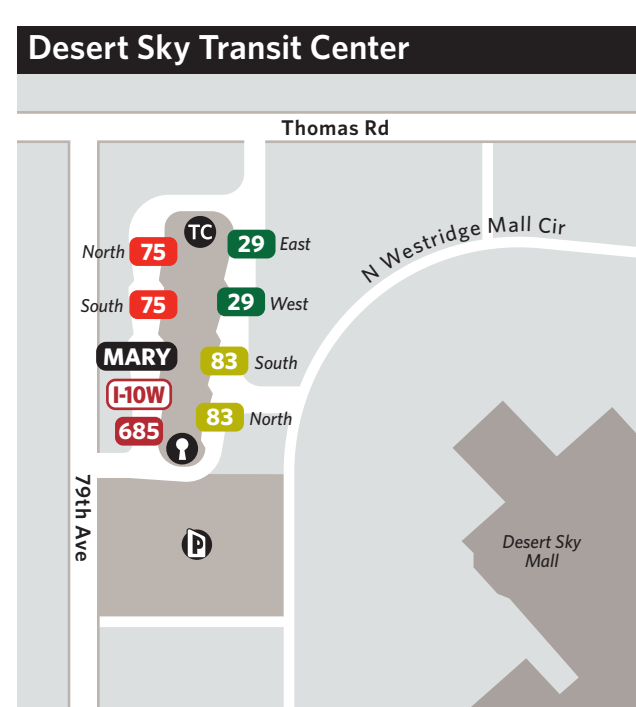

Centros de transporte y otras áreas de abordaje del autobús

Valley Metro Rail Station and Line, PHX Sky Train, Bus routes from this stop, LINK Bus, RAPID Bus, Express Bus, Park-and-Ride, Bike Rack, Dial-a-Ride Service, Circulator Routes: DASH (Phoenix Downtown Area Shuttle), MARY (Maryvale Area Route for You), MRT (Scottsdale Miller Road Trolley), ORB (Metro Orbit), SMART (Sunnyslope Multiaccess Residential Transit)