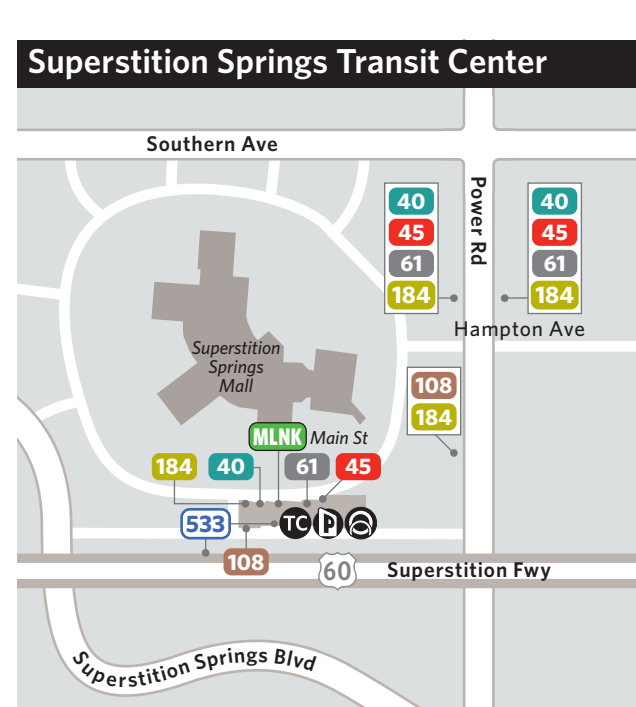

Centros de transporte y otras áreas de abordaje del autobús

Valley Metro Rail Station and Line, PHX Sky Train, Bus routes from this stop, LINK Bus, RAPID Bus, Express Bus, Park-and-Ride, Bike Rack, Dial-a-Ride Service, Circulator Routes: DASH (Phoenix Downtown Area Shuttle), MARY (Maryvale Area Route for You), MRT (Scottsdale Miller Road Trolley), ORB (Metro Orbit), SMART (Sunnyslope Multiaccess Residential Transit)