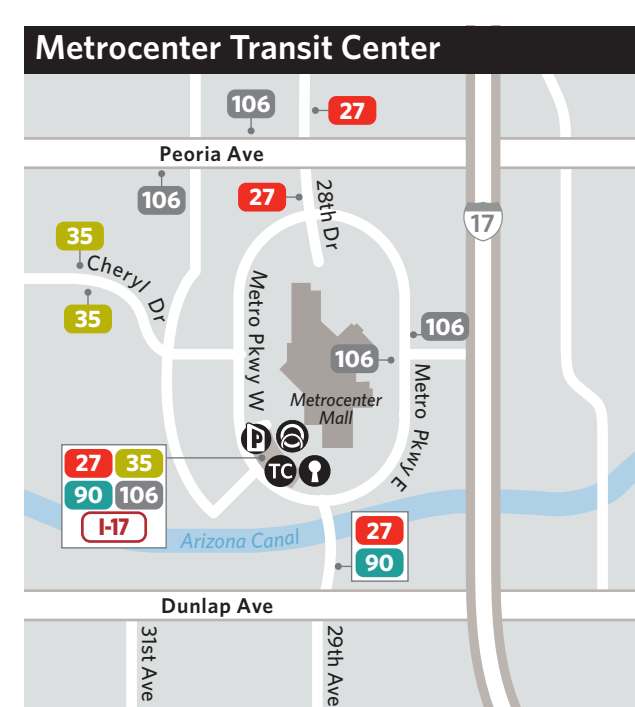

Centros de transporte y otras áreas de abordaje del autobús

Valley Metro Rail Station and Line, PHX Sky Train, Bus routes from this stop, LINK Bus, RAPID Bus, Express Bus, Park-and-Ride, Bike Rack, Dial-a-Ride Service, Circulator Routes: DASH (Phoenix Downtown Area Shuttle), MARY (Maryvale Area Route for You), MRT (Scottsdale Miller Road Trolley), ORB (Metro Orbit), SMART (Sunnyslope Multiaccess Residential Transit)