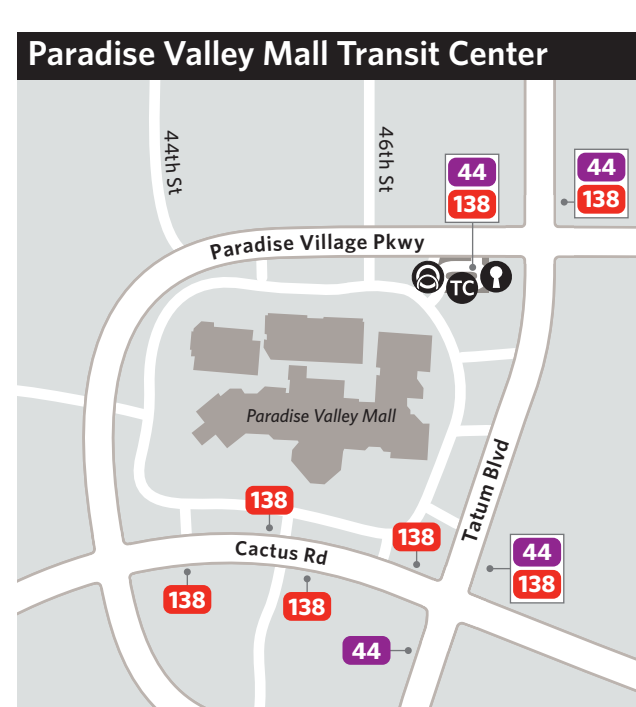

Centros de transporte y otras áreas de abordaje del autobús

Valley Metro Rail Station and Line, PHX Sky Train, Bus routes from this stop, LINK Bus, RAPID Bus, Express Bus, Park-and-Ride, Bike Rack, Dial-a-Ride Service, Circulator Routes: DASH (Phoenix Downtown Area Shuttle), MARY (Maryvale Area Route for You), MRT (Scottsdale Miller Road Trolley), ORB (Metro Orbit), SMART (Sunnyslope Multiaccess Residential Transit)