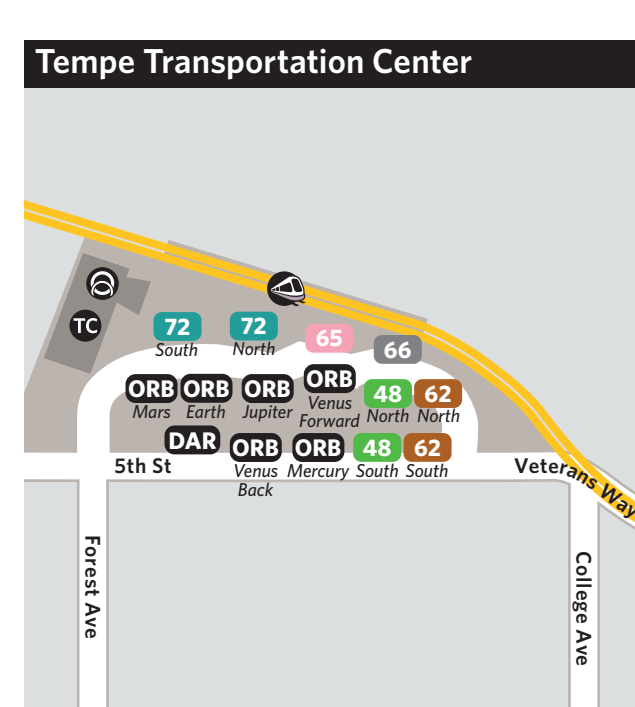

Centros de transporte y otras áreas de abordaje del autobús

Valley Metro Rail Station and Line, PHX Sky Train, Bus routes from this stop, LINK Bus, RAPID Bus, Express Bus, Park-and-Ride, Bike Rack, Dial-a-Ride Service, Circulator Routes: DASH (Phoenix Downtown Area Shuttle), MARY (Maryvale Area Route for You), MRT (Scottsdale Miller Road Trolley), ORB (Metro Orbit), SMART (Sunnyslope Multiaccess Residential Transit)