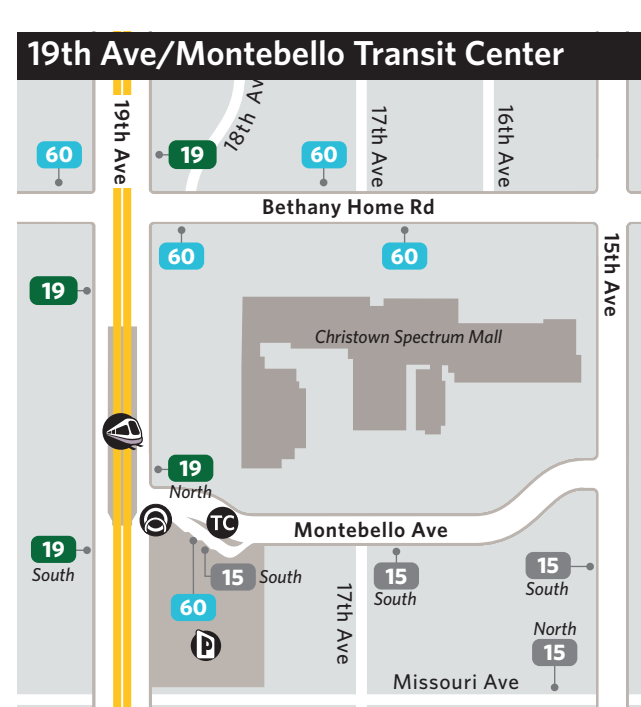

Centros de transporte y otras áreas de abordaje del autobús

Valley Metro Rail Station and Line, PHX Sky Train, Bus routes from this stop, LINK Bus, RAPID Bus, Express Bus, Park-and-Ride, Bike Rack, Dial-a-Ride Service, Circulator Routes: DASH (Phoenix Downtown Area Shuttle), MARY (Maryvale Area Route for You), MRT (Scottsdale Miller Road Trolley), ORB (Metro Orbit), SMART (Sunnyslope Multiaccess Residential Transit)