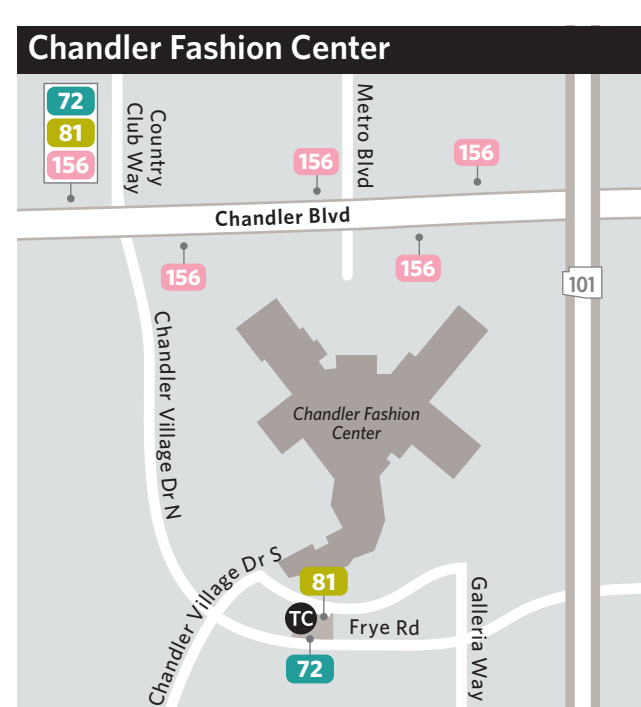

Centros de transporte y otras áreas de abordaje del autobús

Valley Metro Rail Station and Line, PHX Sky Train, Bus routes from this stop, LINK Bus, RAPID Bus, Express Bus, Park-and-Ride, Bike Rack, Dial-a-Ride Service, Circulator Routes: DASH (Phoenix Downtown Area Shuttle), MARY (Maryvale Area Route for You), MRT (Scottsdale Miller Road Trolley), ORB (Metro Orbit), SMART (Sunnyslope Multiaccess Residential Transit)