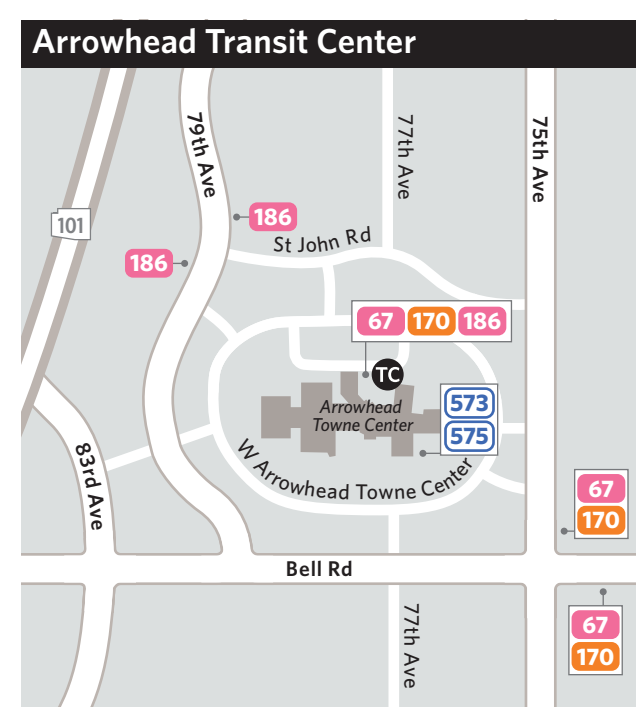

Centros de transporte y otras áreas de abordaje del autobús

Valley Metro Rail Station and Line, PHX Sky Train, Bus routes from this stop, LINK Bus, RAPID Bus, Express Bus, Park-and-Ride, Bike Rack, Dial-a-Ride Service, Circulator Routes: DASH (Phoenix Downtown Area Shuttle), MARY (Maryvale Area Route for You), MRT (Scottsdale Miller Road Trolley), ORB (Metro Orbit), SMART (Sunnyslope Multiaccess Residential Transit)