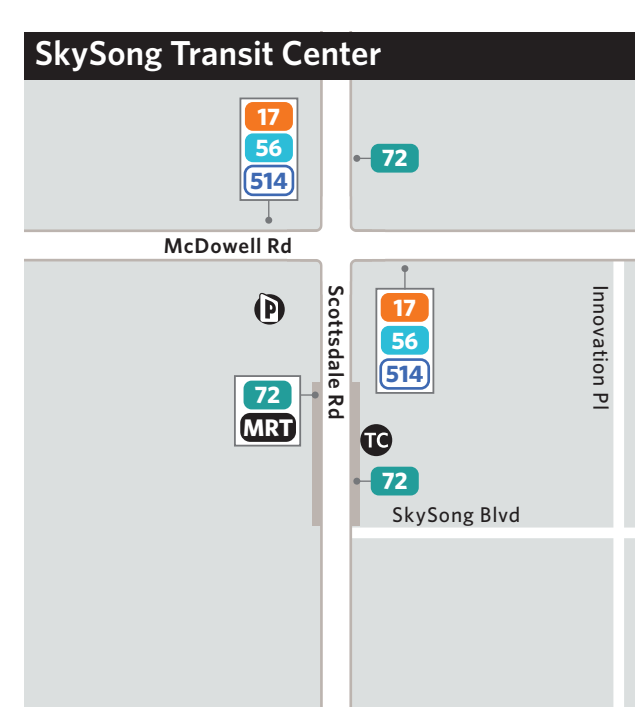

Centros de transporte y otras áreas de abordaje del autobús

Valley Metro Rail Station and Line, PHX Sky Train, Bus routes from this stop, LINK Bus, RAPID Bus, Express Bus, Park-and-Ride, Bike Rack, Dial-a-Ride Service, Circulator Routes: DASH (Phoenix Downtown Area Shuttle), MARY (Maryvale Area Route for You), MRT (Scottsdale Miller Road Trolley), ORB (Metro Orbit), SMART (Sunnyslope Multiaccess Residential Transit)