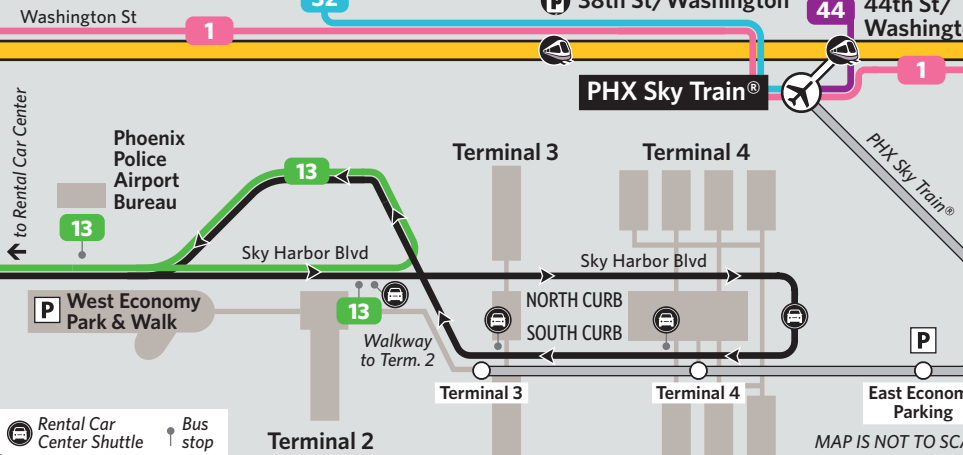

Phoenix Sky Harbor International Airport

SYSTEM MAP
MAPA DEL SISTEMA

Light Rail, Local, LINK, Express and RAPID Bus Routes

Effective/Validez 04.25.2016

602.253.5000 | valleymetro.org