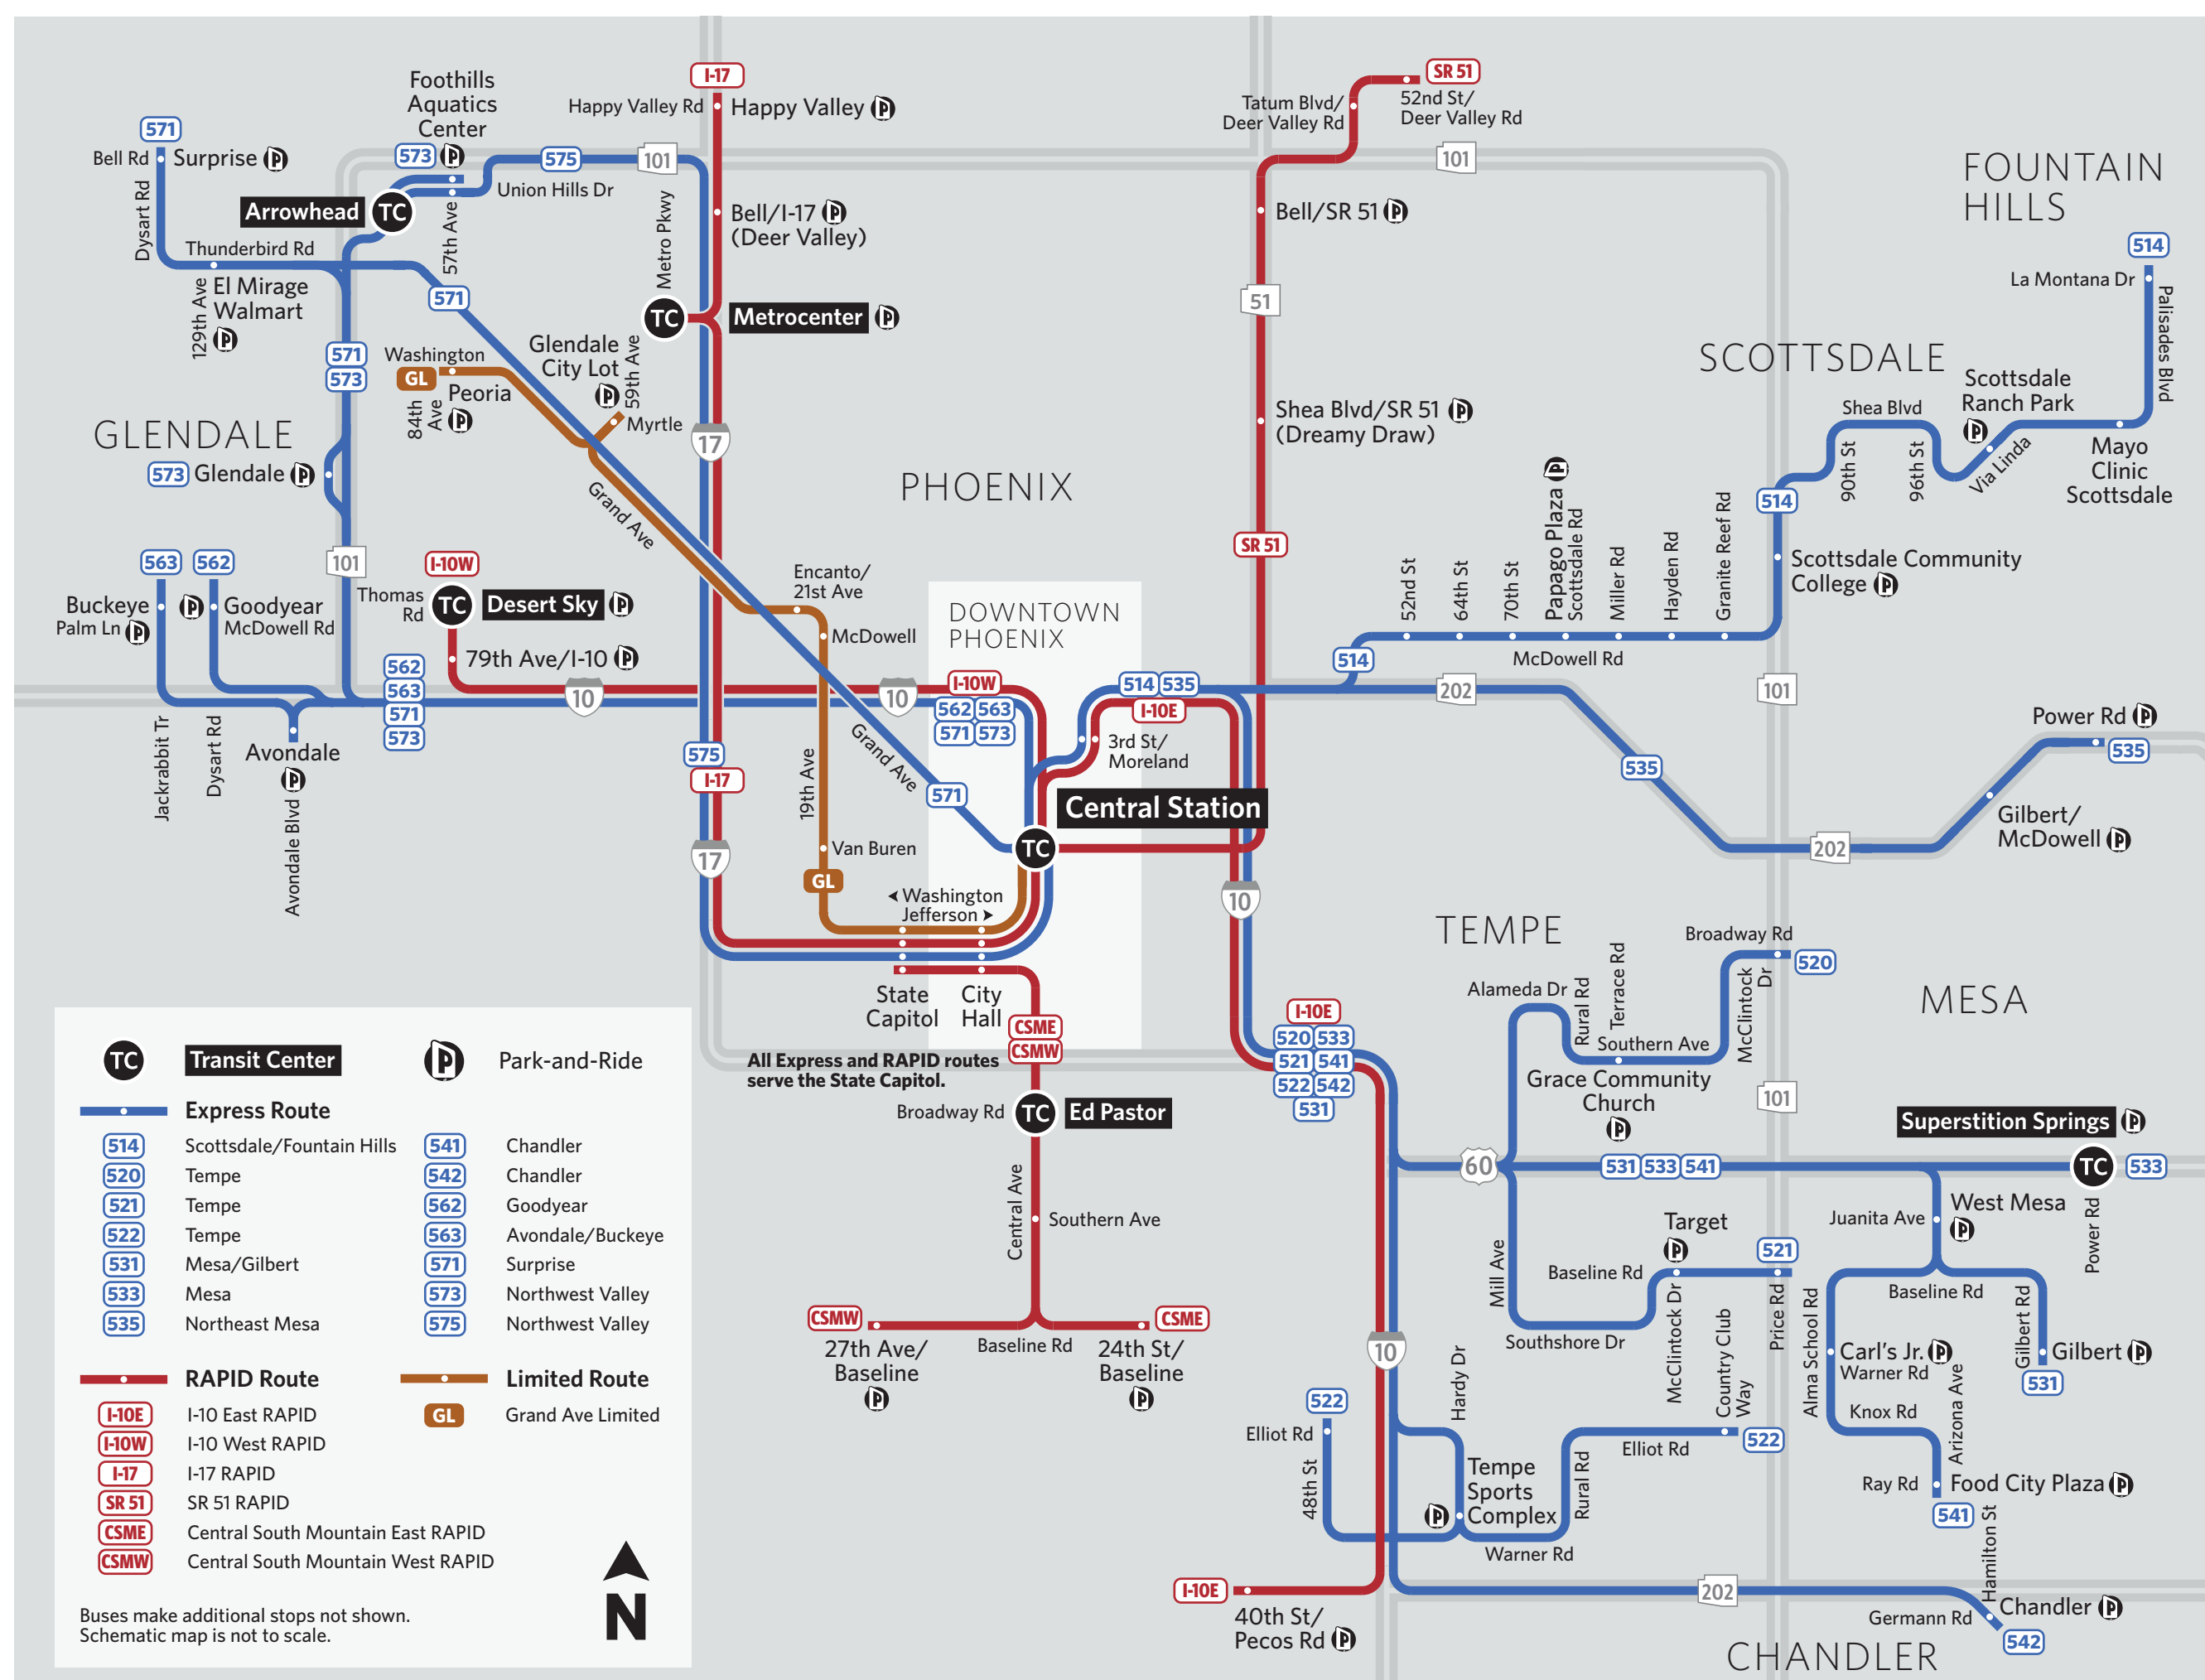

Express, RAPID and Limited Routes

Commuter Bus Service / Servicio de viajes diarios hacia el trabajo por autobús

Park-and-Rides Estacionamientos

Fares Tarifas

Refer to the chart below to find your fare. *Veá la gráfica de abajo para encontrar su tarifa.*

Local Bus/LINK/Light Rail	Local Bus/LINK/Light Rail
1-Ride / 1 Viaje¹	$2.00
All-Day Pass / Todo el día²	$4.00
7-Day / 7 días³	$20.00
15-Day / 15 días³	$33.00
31-Day / 31 días³	$64.00
Reduced Local Bus/LINK/Light Rail⁴	
Tarifa reducida de autobús local/LINK/tren ligero⁵	
1-Ride / 1 Viaje¹	$1.00
All-Day Pass / Todo el día²	$2.00
7-Day / 7 días³	$10.00
15-Day / 15 días³	$16.50
31-Day / 31 días³	$32.00
Express/RAPID Bus	
Tarifa del autobús Express/RAPID	
1-Ride / 1 Viaje¹	$3.25
All-Day Pass / Todo el día²	$6.50
31-Day / 31 días³	$104.00
Rural Route Ruta rural⁴	
1-Way / 1 Dirección	$4.00

El tren ligero, los autobuses locales y el servicio LINK comparten la misma estructura de tarifas y todo tipo de pasajes pueden comprarse en las máquinas vendedoras de pasajes de Valley Metro. Express/RAPID se refiere al servicio expreso de autobús, el cual tiene un costo un poco más alto.