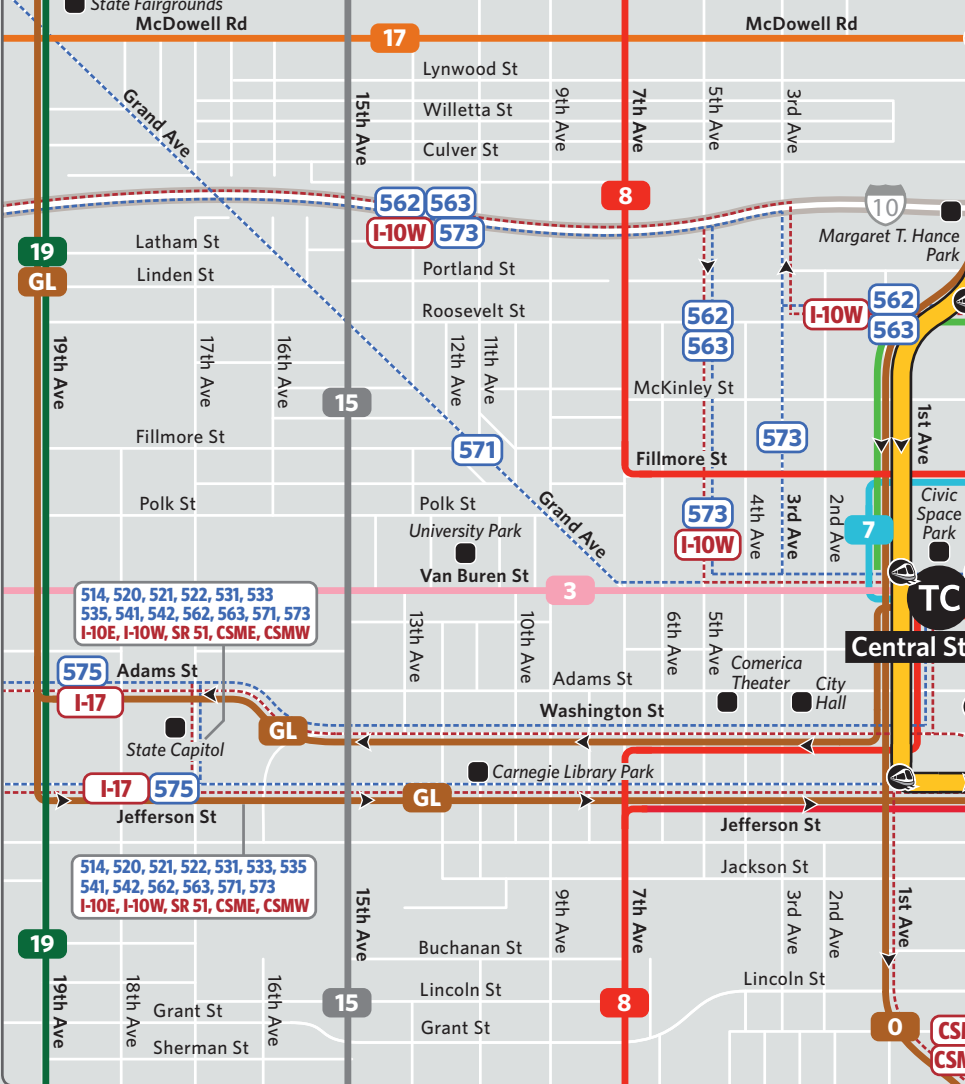

Downtown Phoenix