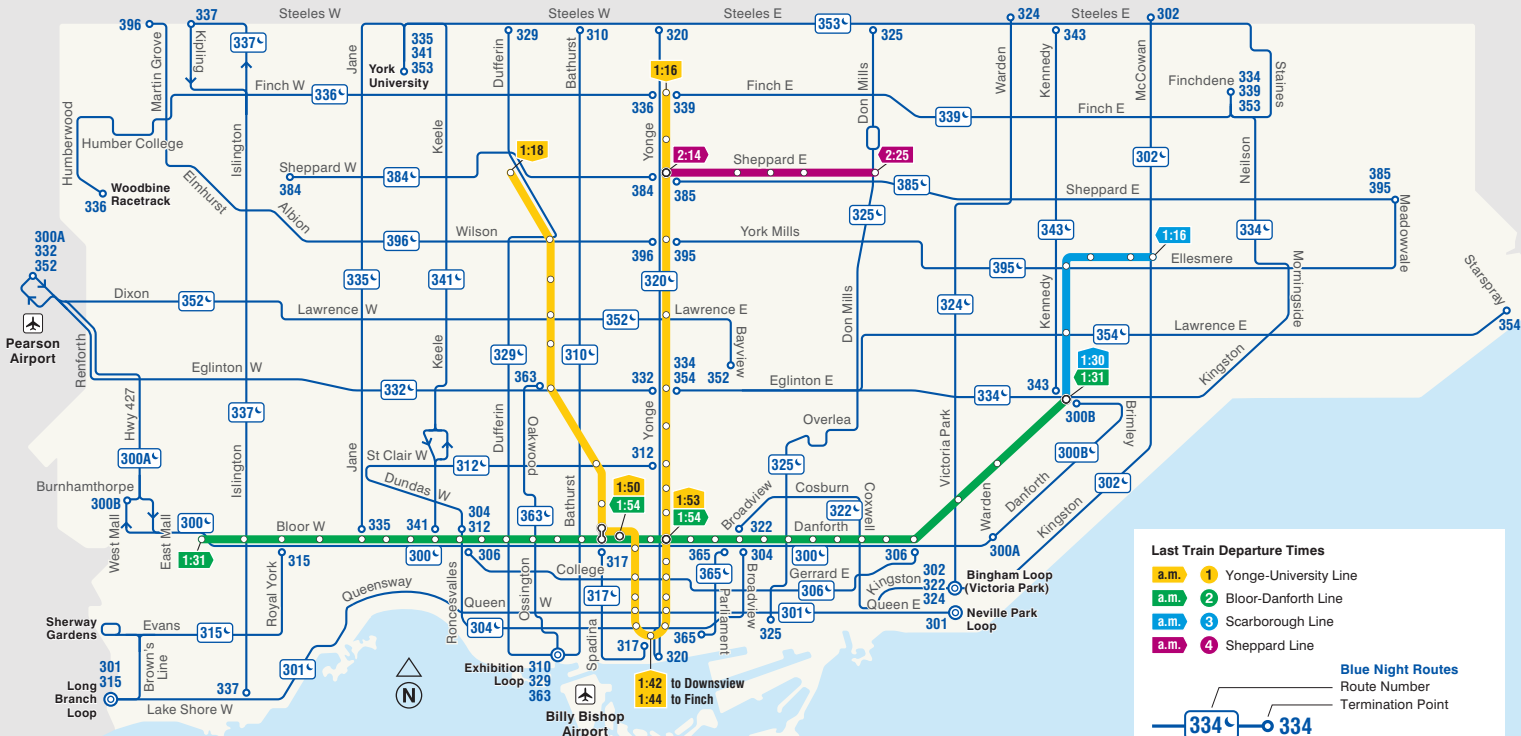

Blue Night Network Map

Last Train Departure Times

- 1 a.m. 1 Yonge-University Line
- 2 a.m. 2 Bloor-Danforth Line
- 3 a.m. 3 Scarborough Line
- 4 a.m. 4 Sheppard Line

Blue Night Routes

- Route Number
- Termination Point

334 — 334

All Blue Night routes are accessible except for 301 Queen, 304 King and 306 Carlton streetcars. Not all stops along an accessible route are accessible.

30-minute or better service, from 1:30 a.m. to start of subway service (approximately 6 a.m. on weekdays and Saturdays; 8 a.m. on Sundays).