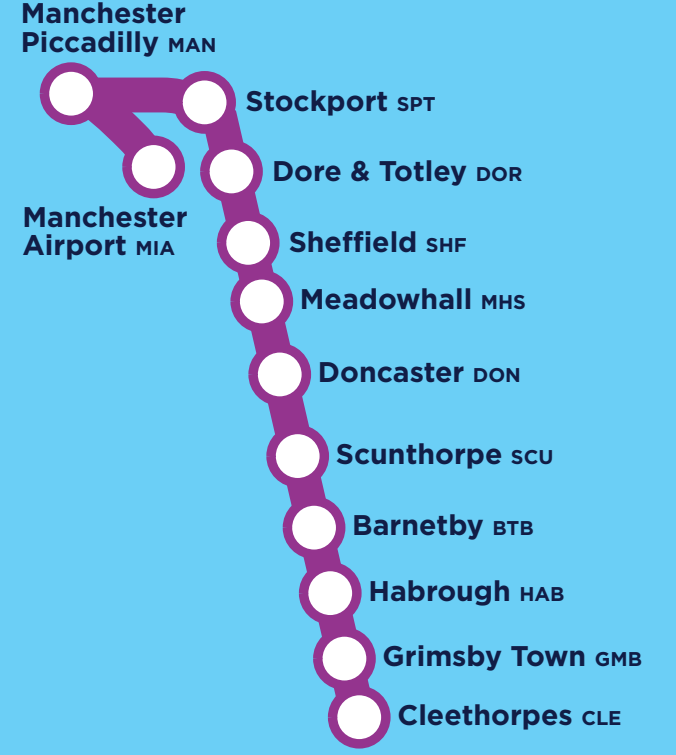

Monday to Saturday train schedule table with columns for station (Cleethorpes, Grimsby Town, etc.), departure times (EM, TP, NT), and arrival times.

Sunday train schedule table with columns for station (Cleethorpes, Grimsby Town, etc.), departure times (EM, TP, NT), and arrival times.

Manchester Airport to Manchester Piccadilly train schedule table with columns for station (Manchester Airport, Stockport, etc.), departure times (EM, TP, NT), and arrival times.

Manchester Airport to Manchester Piccadilly train schedule table with columns for station (Manchester Airport, Stockport, etc.), departure times (EM, TP, NT), and arrival times.

Notes for Sundays

- TP Service operated by TransPennine Express
NT Service operated by Northern
EM Service operated by East Midlands Trains

Train times shown in 'light type' are connections. Customers will need to change trains to complete their journey. For the complete timetable between Doncaster and Sheffield see Northern timetables 23 and 30.

This leaflet is a summary of TransPennine Express, Northern and East Midlands Trains train services on this route. We do our best to make sure the information in this timetable is correct.

First Class accommodation is available on all TransPennine Express train services with complimentary refreshments available on certain sections of the route to customers with First Class tickets.