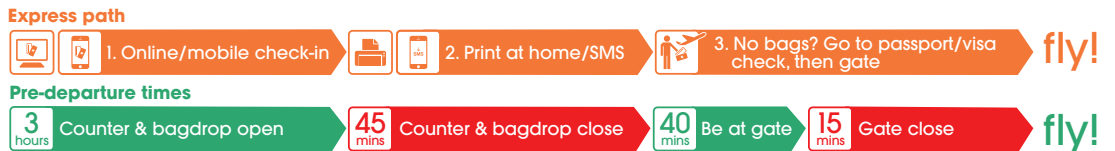

Check-In Times

1, 2, 3 fly!

Australia and New Zealand

Jetstar (JQ) flights departing from Domestic Terminals