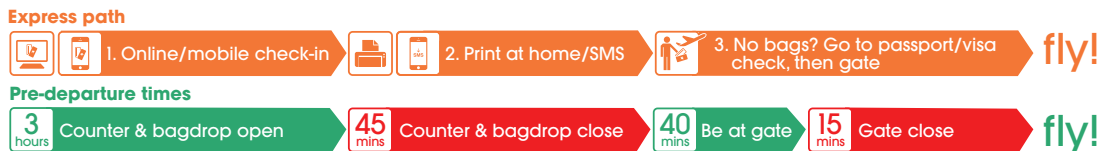

Australia and New Zealand

Jetstar (JQ) domestic flights departing from International Terminals