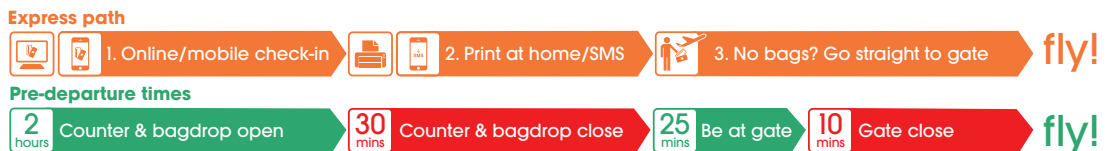

Domestic Vietnam

Jetstar (JQ) flights departing from International Terminals