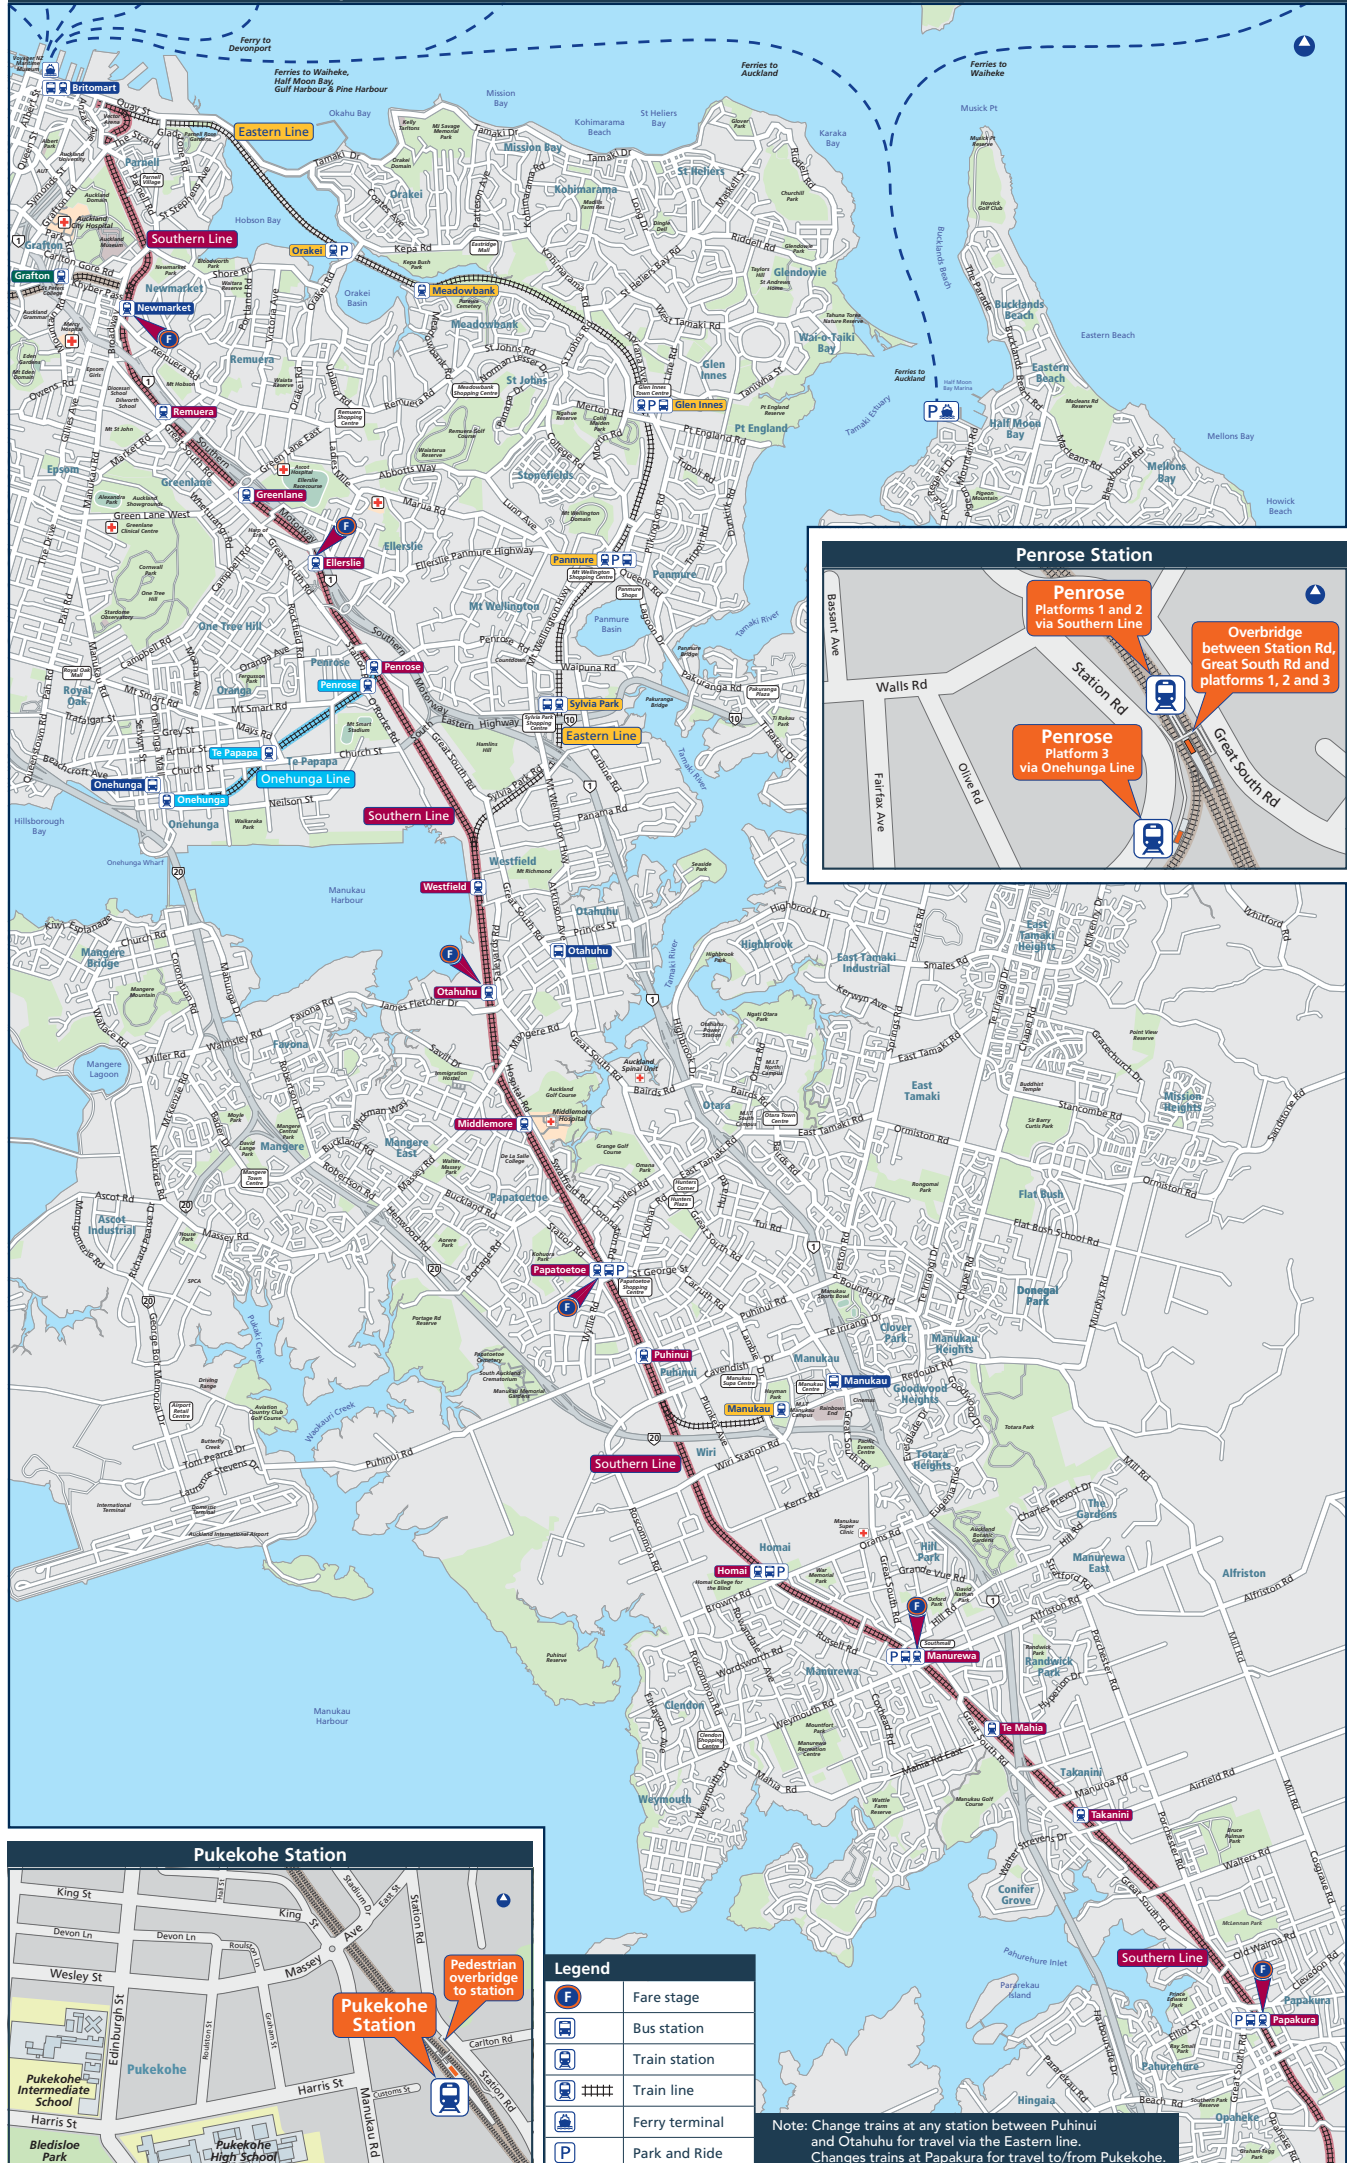

For connections between Southern and Eastern lines, change trains at any station between Otahuhu and Puhinui

### 24hr Clock

**LIVE TRAIN WIRES**  
25,000 VOLTS

**NO SECOND CHANCES**  
**STAY CLEAR**

# Southern Line. Pukekohe, Papakura to Britomart via Ellerslie and Newmarket

### Penrose Station

Penrose Platforms 1 and 2 via Southern Line

Overbridge between Station Rd, Great South Rd and platforms 1, 2 and 3

Penrose Platform 3 via Onehunga Line