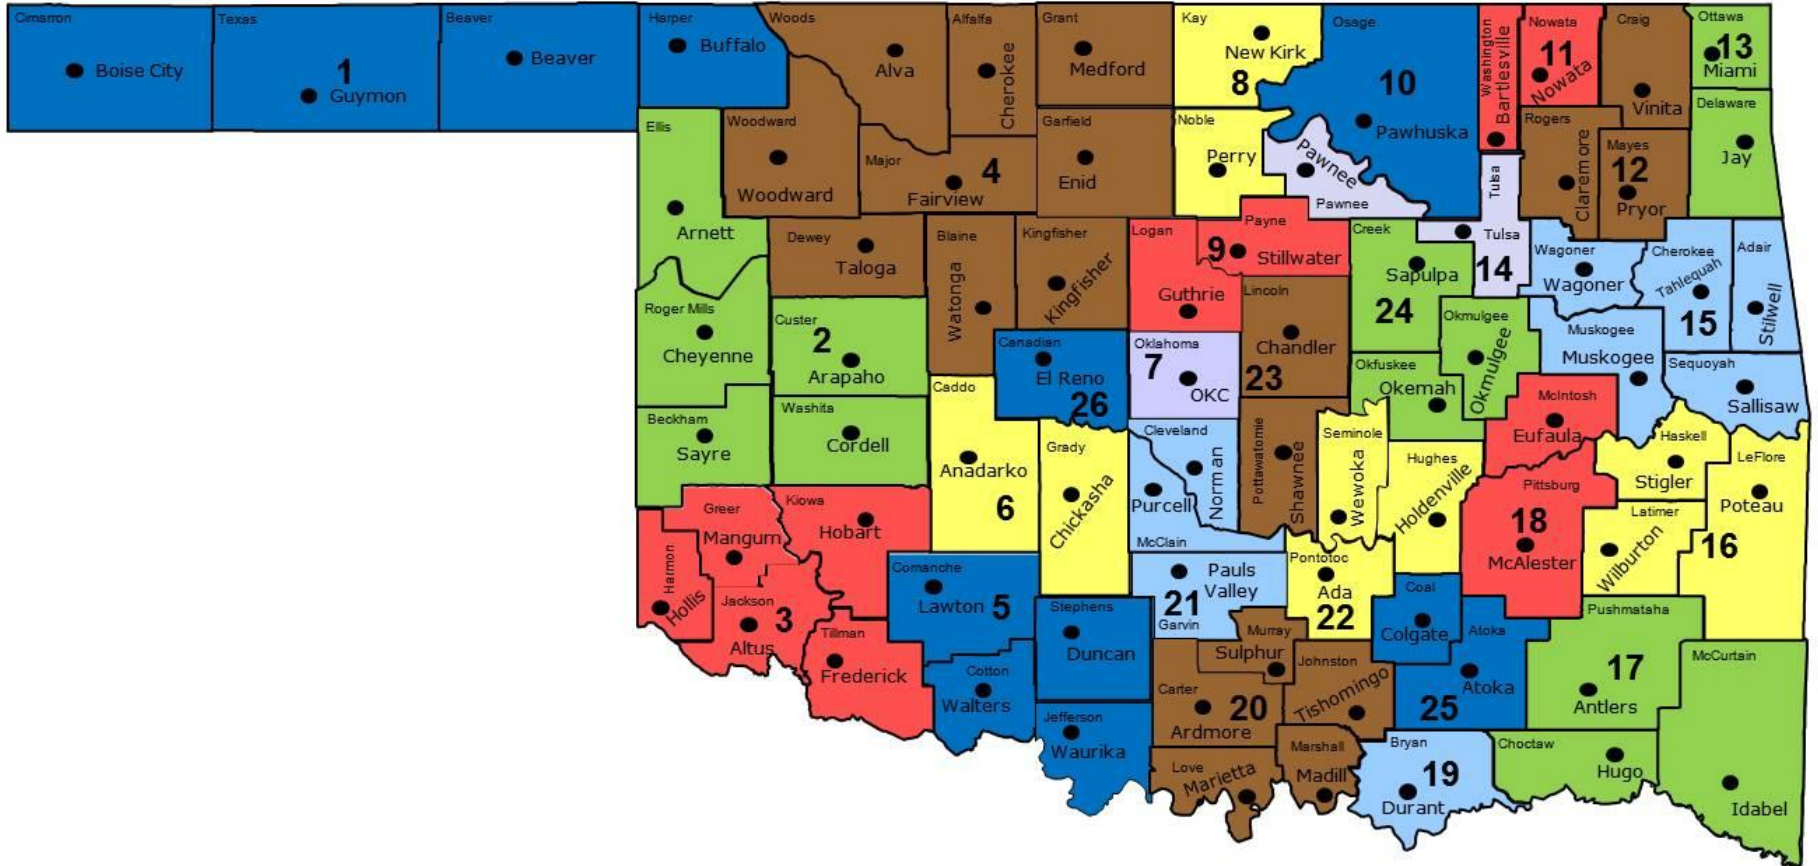

District Court Judicial Districts

District Court Judicial Districts with Counties

District 1:

Beaver, Cimarron, Harper, Texas

District 2:

Beckham, Custer, Ellis, Roger Mills, Washita

District 3:

Greer, Harmon, Kiowa, Jackson, Tillman

District 4:

Alfalfa, Blaine, Dewey, Garfield, Grant, Kingfisher, Major, Woods, Woodward

District 5:

Comanche, Cotton, Jefferson, Stephens

District 6: Caddo, Grady

District 7: Oklahoma

District 8: Kay, Noble

District 9: Logan, Payne

District 10: Osage

District 11: Nowata, Washington

District 12: Craig, Mayes, Rogers

District 13: Delaware, Ottawa

District 14: Pawnee, Tulsa

District 15:

Adair, Cherokee, Muskogee, Sequoyah, Wagoner

District 16: Haskell, Latimer, LeFlore

District 17: Choctaw, McCurtain, Pushmataha

District 18: McIntosh, Pittsburg

District 19: Bryan

District 20:

Carter, Johnston, Love, Marshall, Murray

District 21: Cleveland, Garvin, McClain