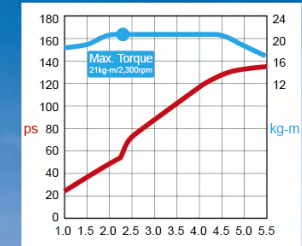

Performance & ECO Friendly

Power Map