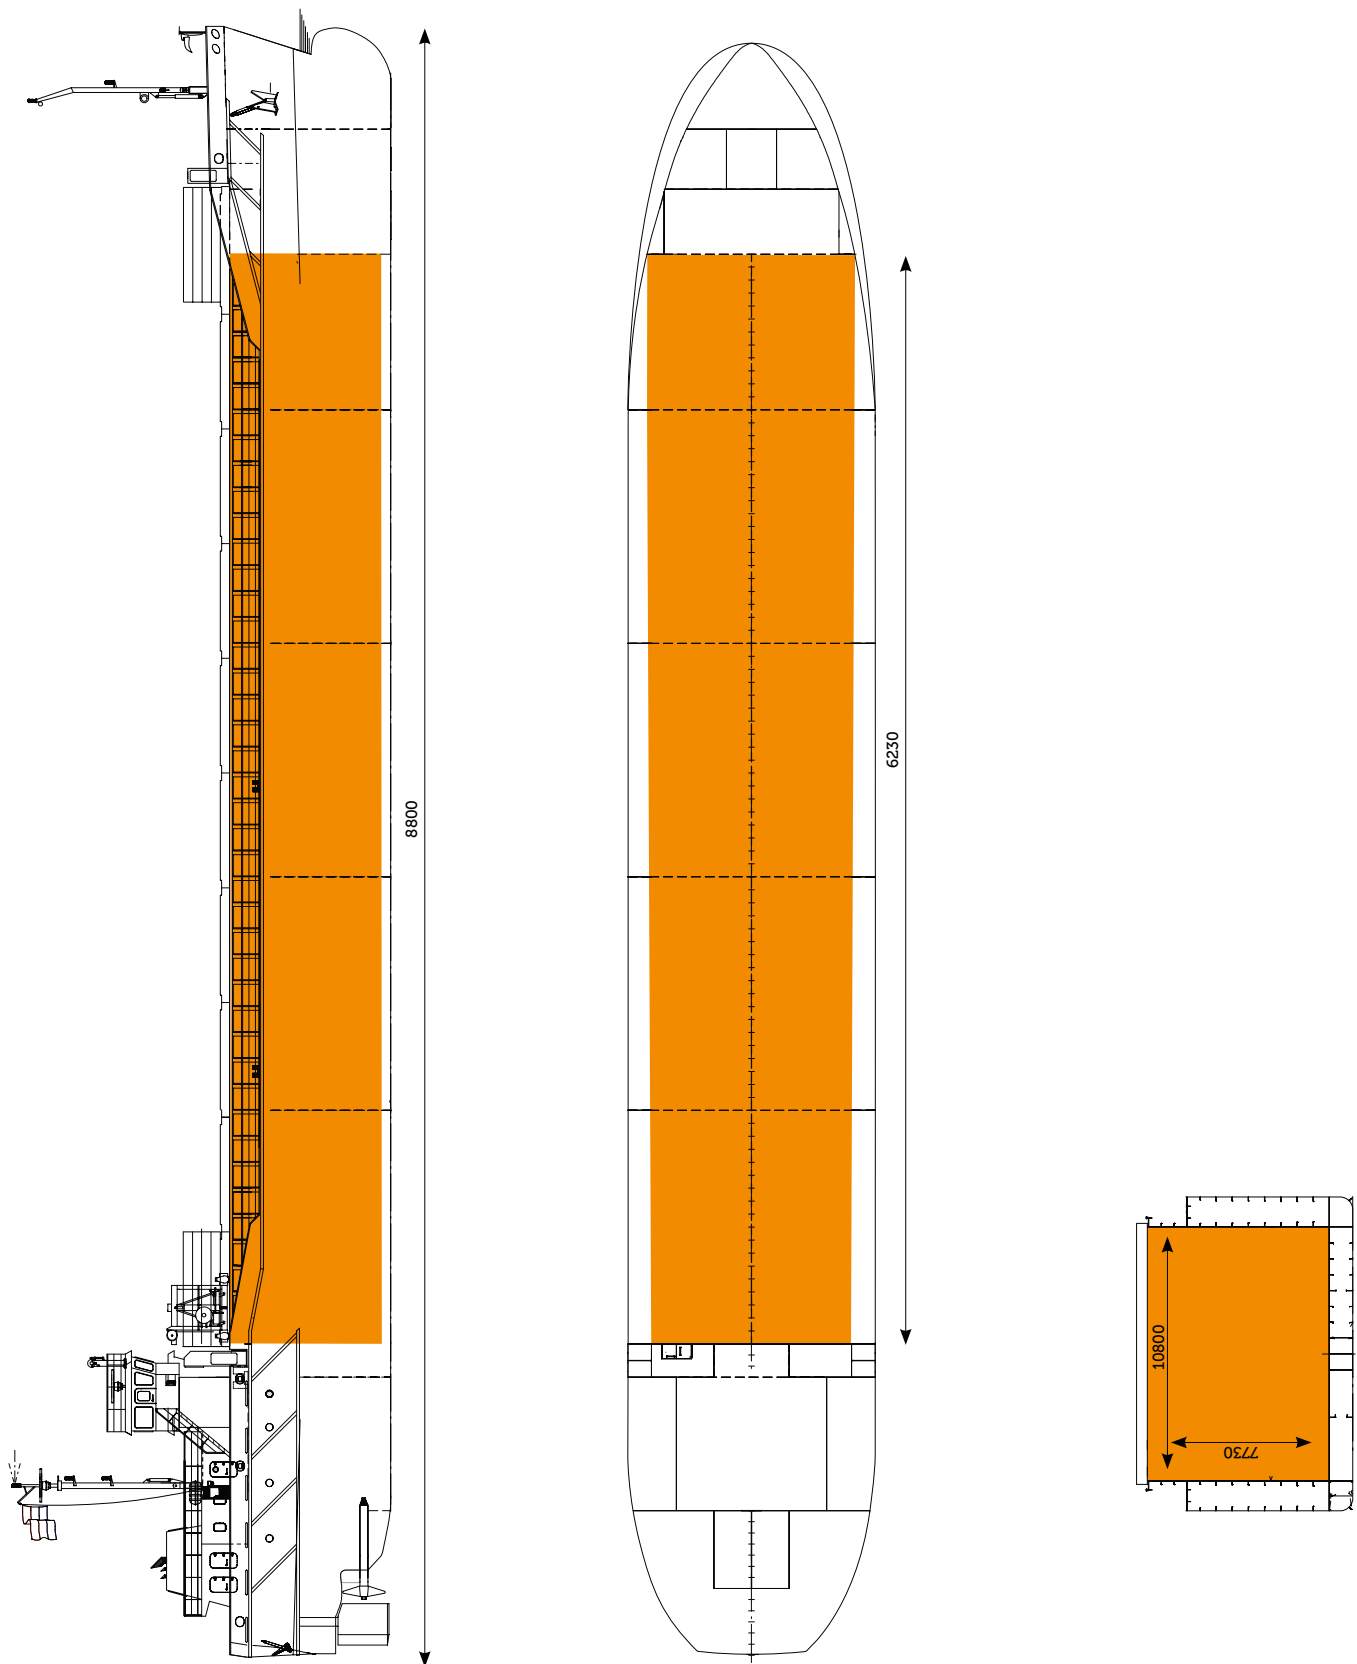

sea river

Wijnne & Barends' cargadoors- en agentuurkantoren bv

Handelskade Oost 5 NL-9934 AR Delfzijl The Netherlands PO Box 123 NL-9930 AC Delfzijl The Netherlands
phone +31 (0)596 63 77 77 fax +31 (0)596 63 77 90 chartering@wijnnebarends.com

wijnnebarends.com

member of
the