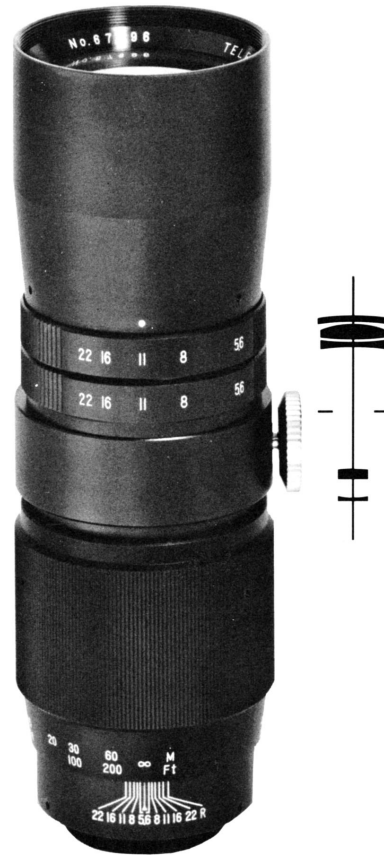

Stock No.
20-1054

SPECIFICATIONS

Optical Construction: 5 elements in 5 groups
Angle of Acceptance: 18°
Aperture Range: f2.8 to f22
Minimum Focusing Distance
 from Film Plane: 5 feet
Weight: 12³/₄ ounces
Length at ∞: 3¹/₄ inches
Maximum Barrel Diameter: 2³/₈ inches
Accessory Size: 55mm

Vivitar 135mm f2.8 "T" Mount

Stock No.
20-1087

Vivitar Preset Lenses with Compatible "T" Mount System

50mm

200mm

300mm

200mm f3.5

300mm f5.6

SPECIFICATIONS

Optical Construction: 5 elements in 4 groups
Angle of Acceptance: 12°
Aperture Range: f3.5 to f22
Minimum Focusing Distance
from Film Plane: 12 feet
Weight: 22 ounces
Length at ∞: 5 inches
Maximum Barrel Diameter: 2¾ inches
Accessory Size: 67mm

SPECIFICATIONS

Optical Construction: 5 elements in 4 groups
Angle of Acceptance: 8°
Aperture Range: f5.6 to f22
Minimum Focusing Distance
from Film Plane: 15 feet
Weight: 39 ounces
Length at ∞: 8½ inches
Maximum Barrel Diameter: 2½ inches
Accessory Size: 62mm
 Adjustable tripod socket