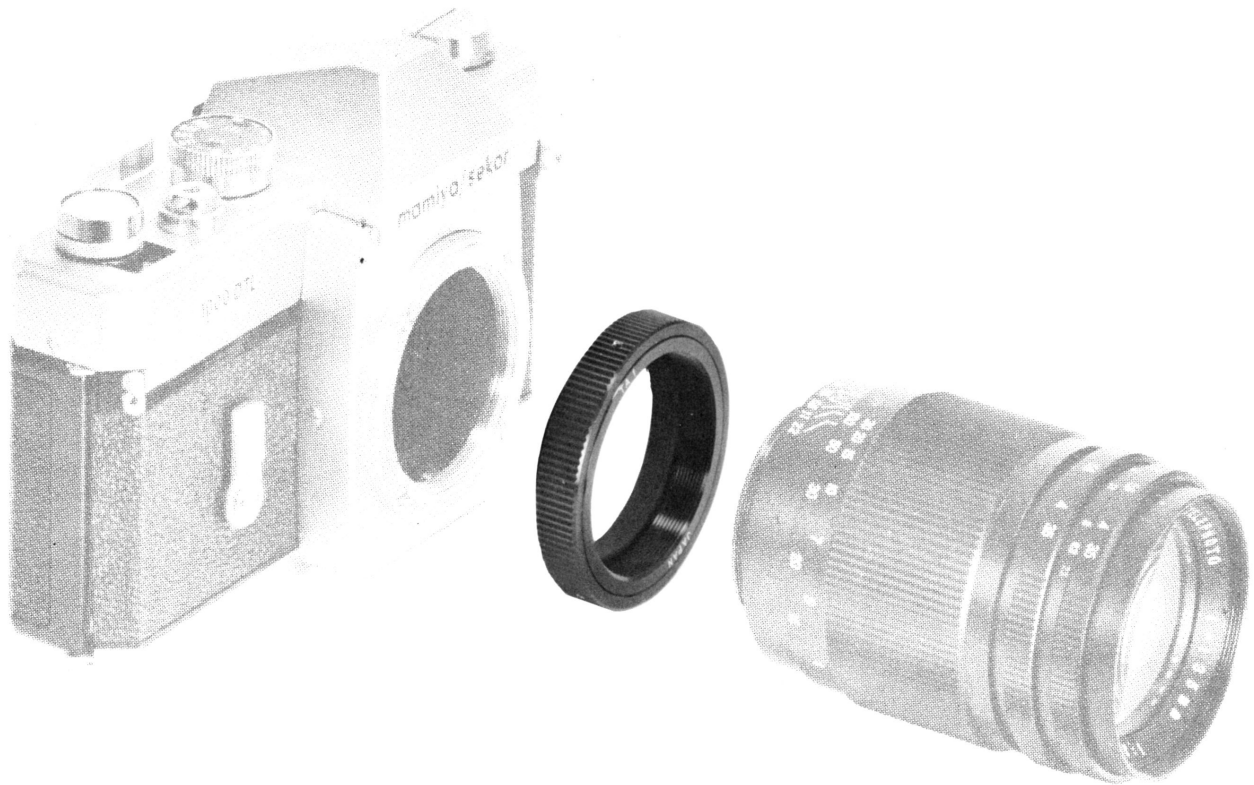

Vivitar Preset Wide Angle, Telephoto, and Zoom Lenses with Compatible "T" Mount System

The compatible "T" Mount system makes it possible to use Vivitar preset lenses on a variety of SLR cameras simply by changing adapters. The photographer who owns two or more SLR cameras with different lens mounts, or who wishes to change from one camera to another, has no need

to purchase a whole new assortment of lenses to maintain his versatility. If he is using the Vivitar "T" mount lens system, he simply purchases the adapter needed for his new camera and continues to use his present lens.

**Vivitar-Universal Thread
Exakta — Topcon C
and D Series
Nikon F Series
Canon FT, TL,
and Pellix Series
Minolta SR Series
Miranda**

Model No.	Stock No.
TA-1	20-9016
TA-2	20-9027
TA-3	20-9038
TA-4	20-9049
TA-5	20-9050
TA-6	20-9061

**Konica Auto Reflex Series
Konica F Series
Petriflex V, 6, 7, and
FT Series
Leicaflex
Leica Thread Mount
Olympus Pen F Series
Alpa Reflex
16mm C Mount
Zeiss Contarex**

Model No.	Stock No.
TA-7	20-9072
TA-8	20-9083
TA-9	20-9094
TA-10	20-9108
TA-11	20-9119
TA-12	20-9120
TA-13	20-9131
TA-14	20-9142
TA-16	20-9164

For additional replacement and miscellaneous items see "Customer Service" section