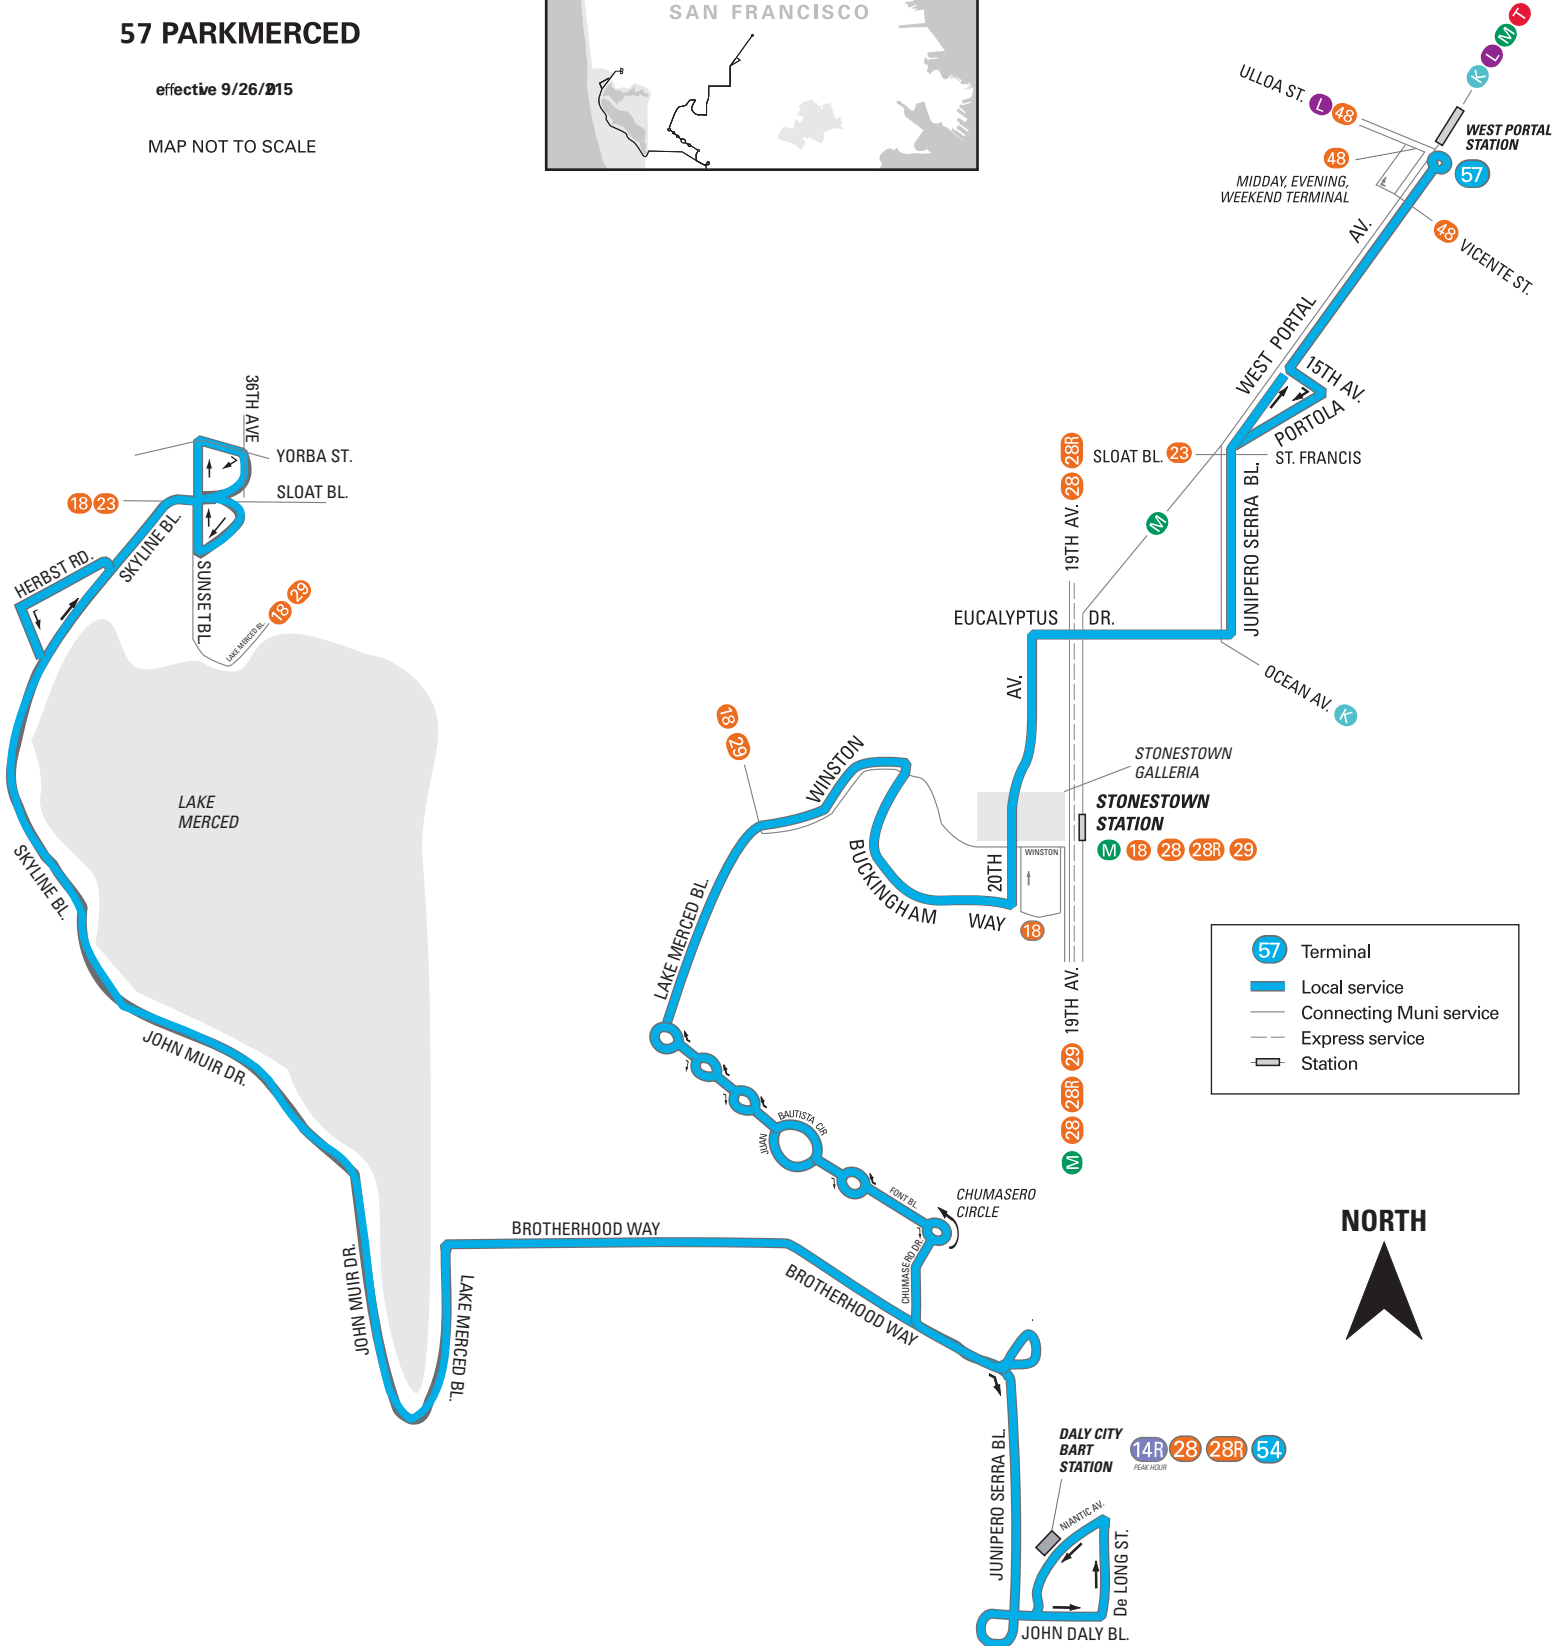

SFMTA
Municipal
Transportation
Agency

SERVICE AREA

57 PARKMERCED

effective 9/26/2015

MAP NOT TO SCALE

	Terminal
	Local service
	Connecting Muni service
	Express service
	Station