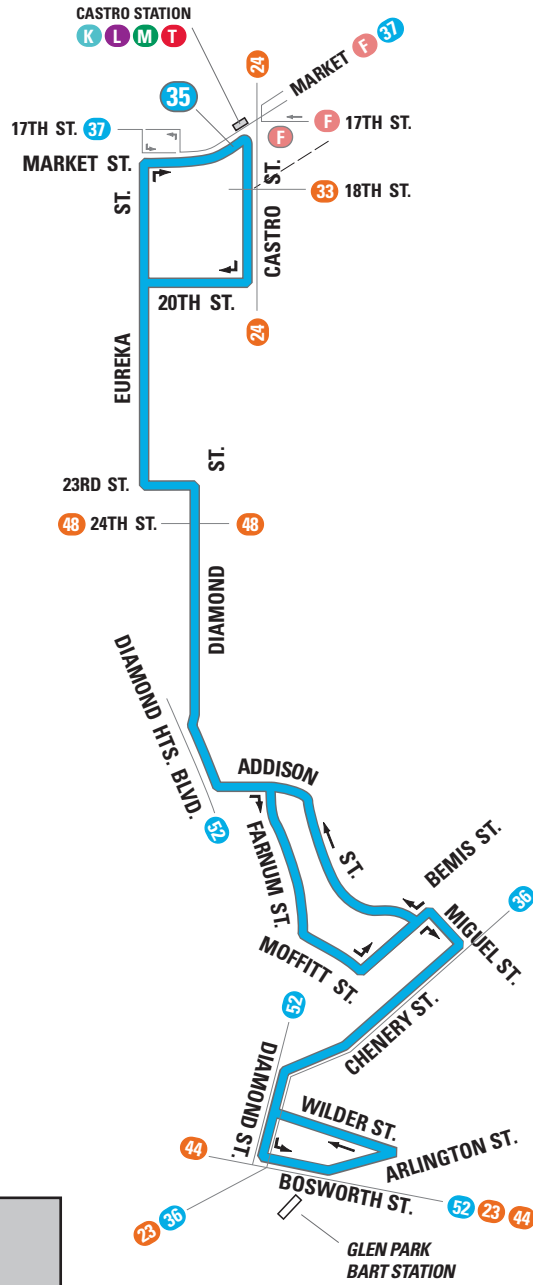

SFMTA
Municipal
Transportation
Agency

35 EUREKA

effective 4/23/2016

MAP NOT TO SCALE

NORTH

SERVICE AREA