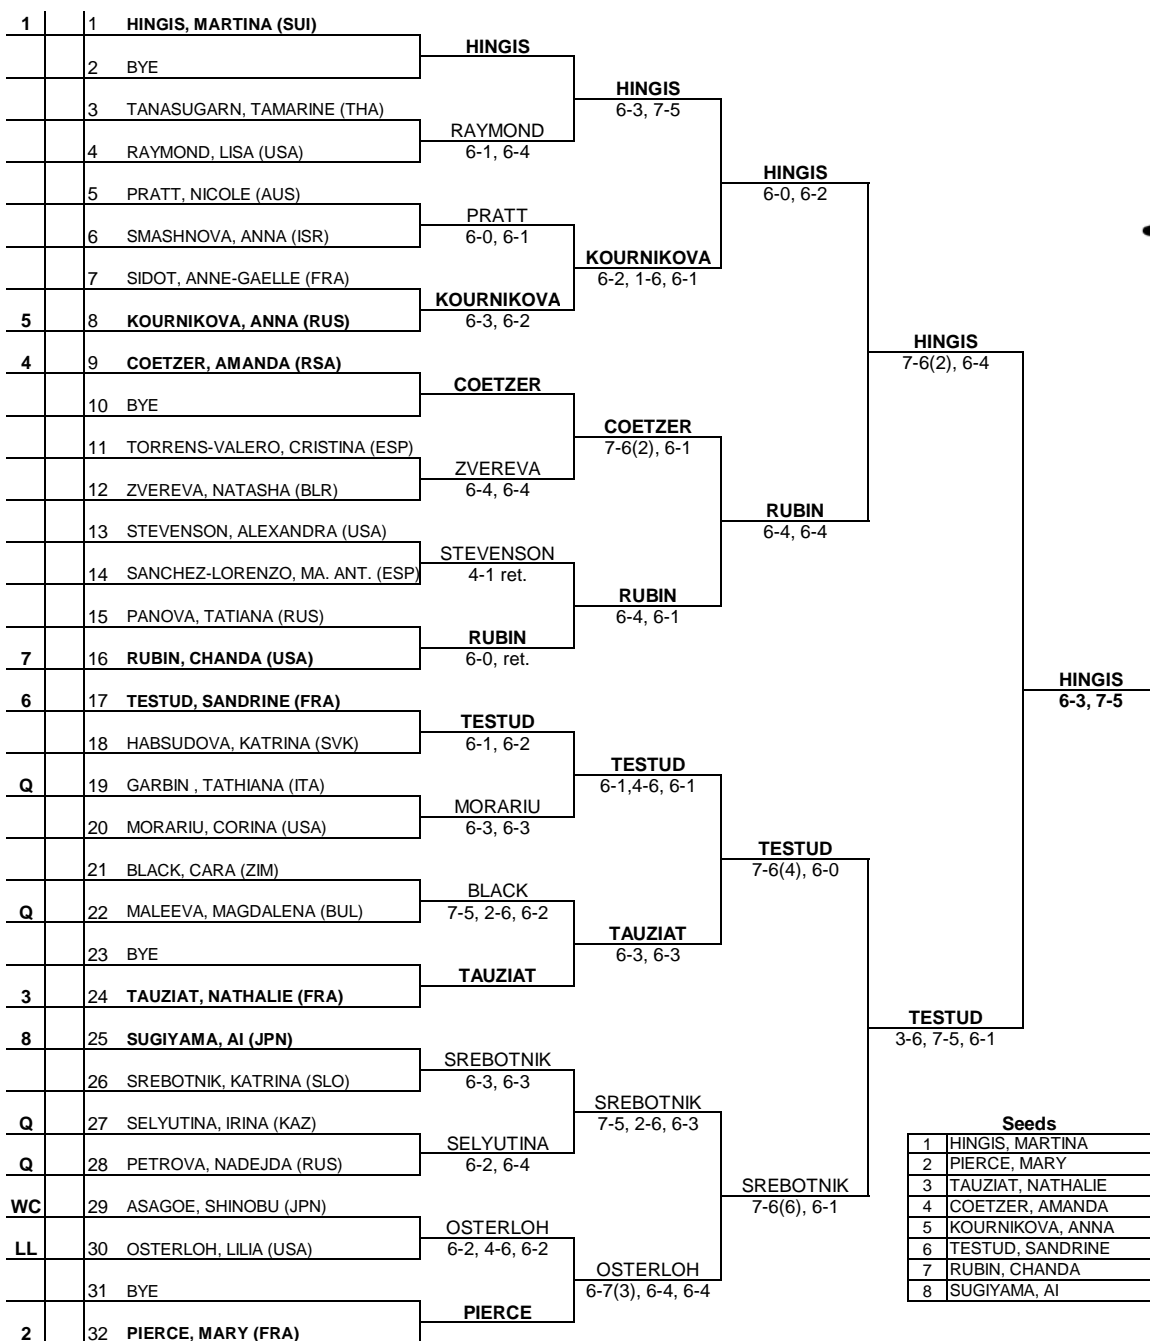

# Toray Pan Pacific Open

1-6 February 2000

Tournament City: Tokyo, Japan

Seeds	Rank	
1	HINGIS, MARTINA	1
2	PIERCE, MARY	5
3	TAUZIAT, NATHALIE	8
4	COETZER, AMANDA	10
5	KOURNIKOVA, ANNA	12
6	TESTUD, SANDRINE	14
7	RUBIN, CHANDA	22
8	SUGIYAMA, AI	23

Tournament: Tokyo Pan Pacific  
 City: Tokyo, Japan  
 Main Draw Date: 1-6 February 2000  
 Qualifying Date: 29-31 January 2000  
 Prize Money: \$1,080,000  
 Surface: Toray Spuckturf TS-5

Winner \$166,000  
 Finalist \$83,000  
 3rd-4th \$41,500  
 5th-8th \$20,500  
 9th-16th \$13,300  
 17th-32nd \$7,800

	Seeds	Rank
1	RAYMOND/ STUBBS	
2	KOURNIKOVA/ SUGIYAMA	
3	HINGIS/ PIERCE	
4	FUSAI/ TAUZIAT	

Last Direct Acceptance: \_\_\_\_\_

Sanex WTA Tour Director: Jimmy Moore

Tournament: Toray Pan Pacific  
 City: Tokyo, Japan  
 Main Draw Date: 1-6 February 2000  
 Qualifying Date: 29-31 January 2000  
 Prize Money: \$1,080,000  
 Surface: Toray Spuckturf TS-5