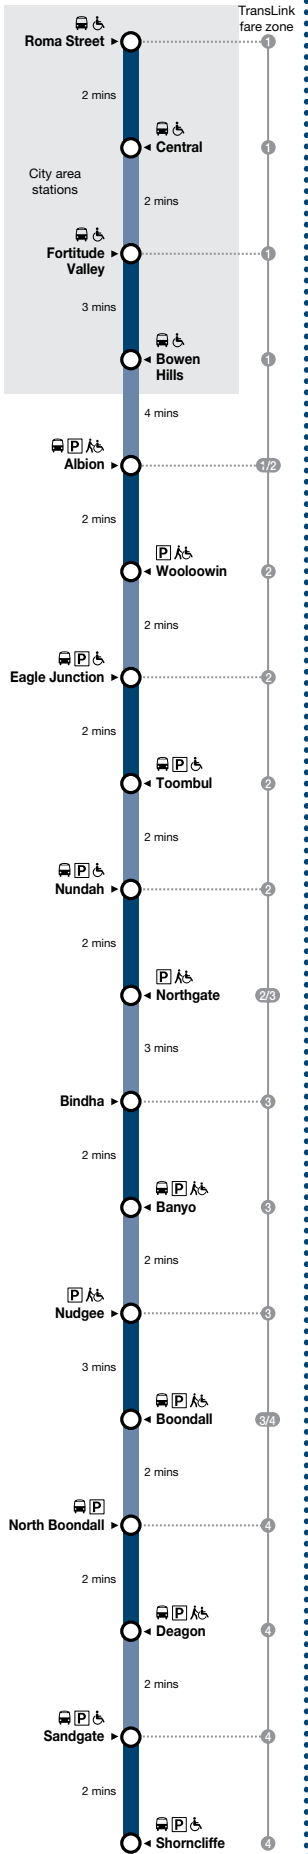

South East Queensland train network map

City to Shorncliffe line information

North