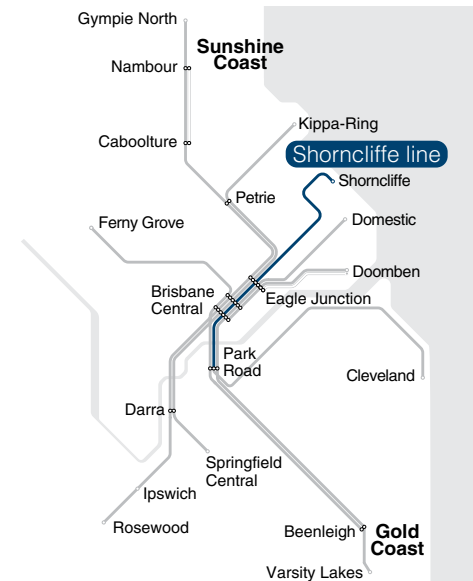

See inside for complete network map.

Save 30% with go card

Travel using go card and save at least 30% compared to the cost of a single paper ticket.

City to Shorncliffe

outbound

Monday to Friday

Comes from Station	am	am	am	am	CVN am	am	CVN am	CVN am	CVN am	CVN am	MNY am	MNY am	MNY am	MNY am	MNY am	MNY am	CVN am	CVN am	CVN am	CVN am	CNQ am	CVN am	CNQ am	
Park Road					5:29		5:59	6:14	6:29	6:44	6:59	7:14	7:29	7:44	7:59	8:14	8:29	8:44	8:59	9:14	9:29	9:44	9:59	10:14
South Bank					5:32		6:02	6:17	6:32	6:47	7:02	7:17	7:32	7:47	8:02	8:17	8:32	8:47	9:02	9:17	9:32	9:47	10:02	10:17
South Brisbane	4:22	4:39	4:54	5:09	5:34	5:54	6:04	6:19	6:34	6:49	7:04	7:19	7:34	7:49	8:04	8:19	8:34	8:49	9:04	9:19	9:34	9:49	10:04	10:19
Roma Street	4:22	4:39	4:54	5:09	5:39	5:54	6:09	6:24	6:39	6:54	7:09	7:24	7:39	7:54	8:09	8:24	8:39	8:54	9:09	9:19	9:34	9:49	10:04	10:19
Central arrive	4:24	4:41	4:56	5:11	5:41	5:56	6:11	6:26	6:41	6:56	7:11	7:26	7:41	7:56	8:11	8:26	8:41	8:56	9:11	9:26	9:41	9:56	10:11	10:26
Central depart	4:26	4:43	4:58	5:13	5:43	5:58	6:13	6:28	6:43	6:58	7:13	7:28	7:43	7:58	8:13	8:28	8:43	8:58	9:13	9:28	9:43	9:58	10:13	10:28
Fortitude Valley	4:28	4:45	5:00	5:15	5:45	6:00	6:15	6:30	6:45	7:00	7:15	7:30	7:45	8:00	8:15	8:30	8:45	9:00	9:15	9:30	9:45	10:00	10:15	10:30
Bowen Hills	4:31	4:48	5:03	5:18	5:48	6:03	6:18	6:33	6:48	7:03	7:18	7:33	7:48	8:03	8:18	8:33	8:48	9:03	9:18	9:33	9:48	10:03	10:18	10:33
Albion	4:35	4:52	5:07	5:22	5:52	6:07	6:22	6:37	6:52	7:07	7:22	7:37	7:52	8:07	8:22	8:37	8:52	9:07	9:22	9:37	9:52	10:07	10:22	10:37
Wooloowin	4:37	4:54	5:09	5:24	5:54	6:09	6:24	6:39	6:54	7:09	7:24	7:39	7:54	8:09	8:24	8:39	8:54	9:09	9:24	9:39	9:54	10:09	10:24	10:39
Eagle Junction	4:39	4:56	5:11	5:26	5:56	6:11	6:26	6:41	6:56	7:11	7:26	7:41	7:56	8:11	8:26	8:41	8:56	9:11	9:26	9:41	9:56	10:11	10:26	10:41
Toombul	4:41	4:58	5:13	5:28	5:58	6:13	6:28	6:43	6:58	7:13	7:28	7:43	7:58	8:13	8:28	8:43	8:58	9:13	9:28	9:43	9:58	10:13	10:28	10:43
Nundah	4:43	5:00	5:15	5:30	6:00	6:15	6:30	6:45	7:00	7:15	7:30	7:45	8:00	8:15	8:30	8:45	9:00	9:15	9:30	9:45	10:00	10:15	10:30	10:45
Northgate	4:45	5:02	5:17	5:32	6:02	6:17	6:32	6:47	7:02	7:17	7:32	7:47	8:02	8:17	8:32	8:47	9:02	9:17	9:32	9:47	10:02	10:17	10:32	10:47
Bindha		5:05		5:35	6:05	6:20	6:35	6:50	7:05	7:20	7:35	7:50	8:05	8:20	8:35	8:50	9:05	9:20	9:35		10:05		10:35	
Banyo		5:07		5:37	6:07	6:22	6:37	6:52	7:07	7:22	7:37	7:52	8:07	8:22	8:37	8:52	9:07	9:22	9:37		10:07		10:37	
Nudgee		5:09		5:39	6:09	6:24	6:39	6:54	7:09	7:24	7:39	7:54	8:09	8:24	8:39	8:54	9:09	9:24	9:39		10:09		10:39	
Boondall		5:12		5:42	6:12	6:27	6:42	6:57	7:12	7:27	7:42	7:57	8:12	8:27	8:42	8:57	9:12	9:27	9:42		10:12		10:42	
North Boondall		5:14		5:44	6:14	6:29	6:44	6:59	7:14	7:29	7:44	7:59	8:14	8:29	8:44	8:59	9:14	9:29	9:44		10:14		10:44	
Deagon		5:16		5:46	6:16	6:31	6:46	7:01	7:16	7:31	7:46	8:01	8:16	8:31	8:46	9:01	9:16	9:31	9:46		10:16		10:46	
Sandgate		5:18		5:48	6:18	6:33	6:48	7:03	7:18	7:33	7:48	8:03	8:18	8:33	8:48	9:03	9:18	9:33	9:48		10:18		10:48	
Shorncliffe		5:20		5:50	6:20	6:35	6:50	7:05	7:20	7:35	7:50	8:05	8:20	8:35	8:50	9:05	9:20	9:35	9:50		10:20		10:50	