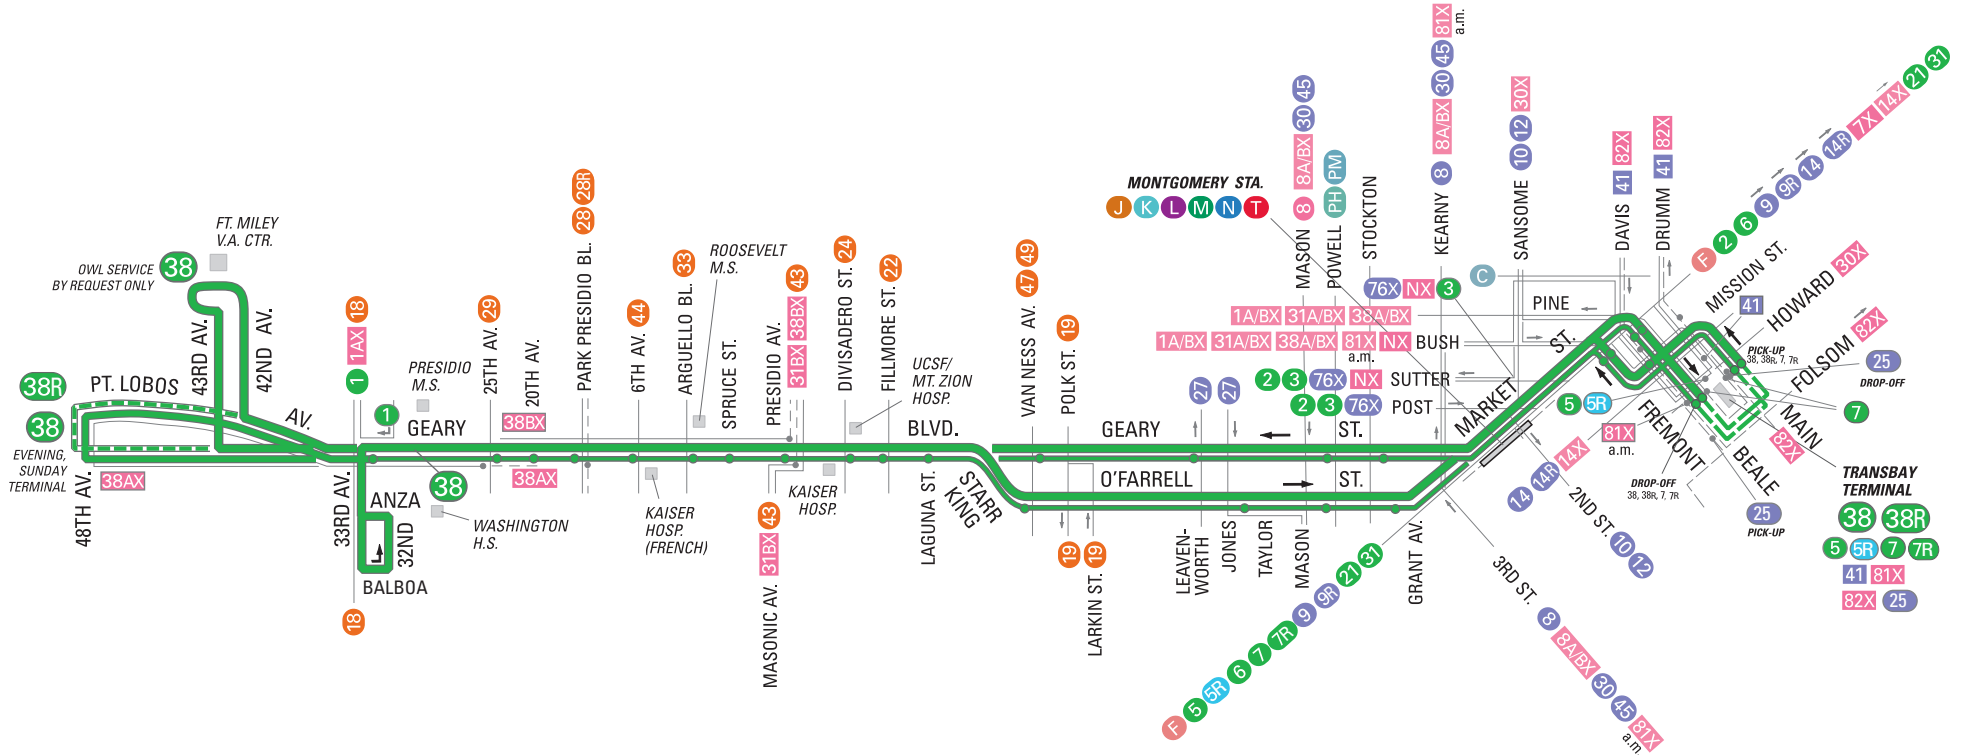

SFMTA
Municipal
Transportation
Agency

38 GEARY 38R GEARY RAPID

effective 9/26/2015

MAP NOT TO SCALE

SERVICE AREA

NORTH

- 38 38R** Terminal
- Local service
- Service variation
- Limited-stop service
- No customers
- Connecting Muni service
- Express service
- Station
- Weekday approximately 7 - 9 a.m. and 4 - 6 p.m.

76X WEEKENDS, HOLIDAYS ONLY