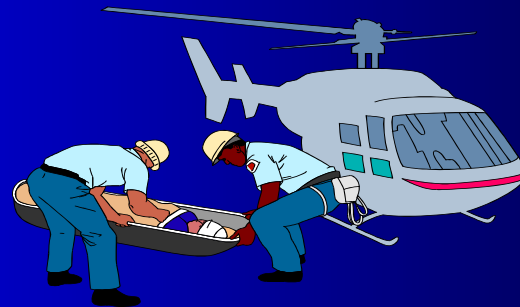

Kvitfjell World Cup

World Cup Kvitfjell downhill – super G

Start

The Black Grouse

The Winther`cut

Russi jump

The Myrli Throat

S-turn

Boyg

Tommy Moe

The Lift

The Buckride

The Clamp

The Tunnel jump

KVITFJELL:
View downhill and super-G

Start