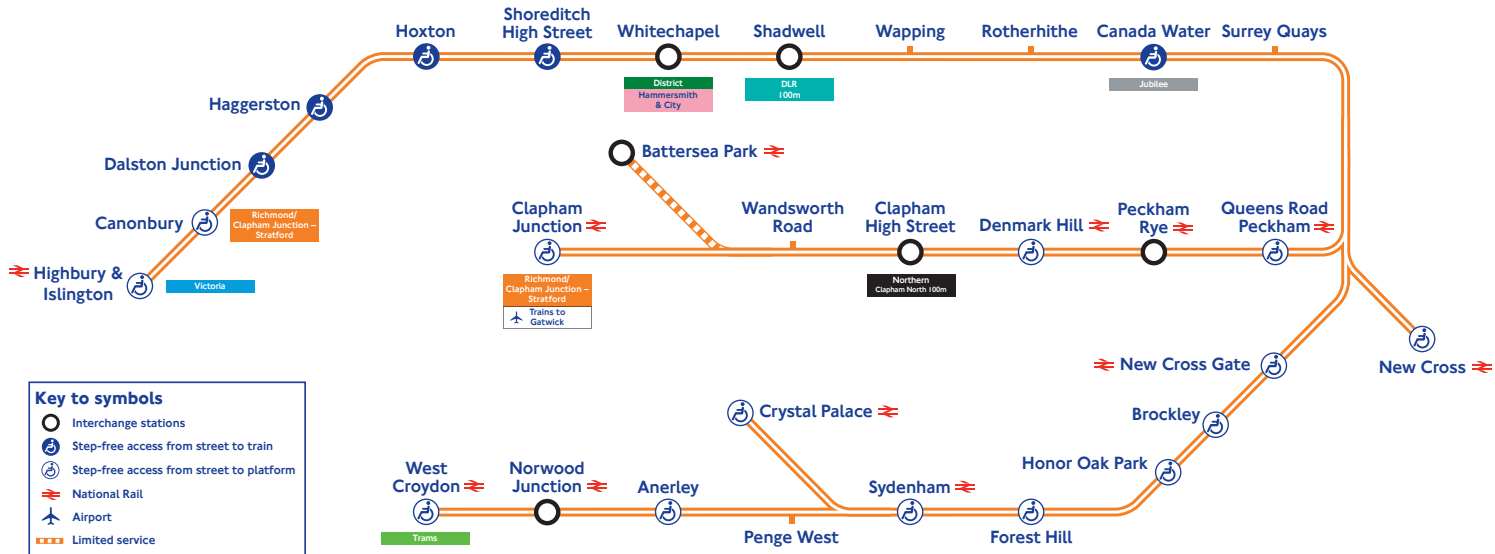

Highbury & Islington to West Croydon and Clapham Junction

Key to symbols

- Interchange stations
- ♿ Step-free access from street to train
- ♿ Step-free access from street to platform
- ≡ National Rail
- ✈ Airport
- Limited service

Key to notes (refer to tables on pages 3 to 20)

- SE Southeastern services also call at these stations. Please see Southeastern publicity for more details
- SN Southern services also call at these stations. Please see Southern publicity for more details
- TL Thameslink services also call at these stations. Please see Thameslink publicity for more details