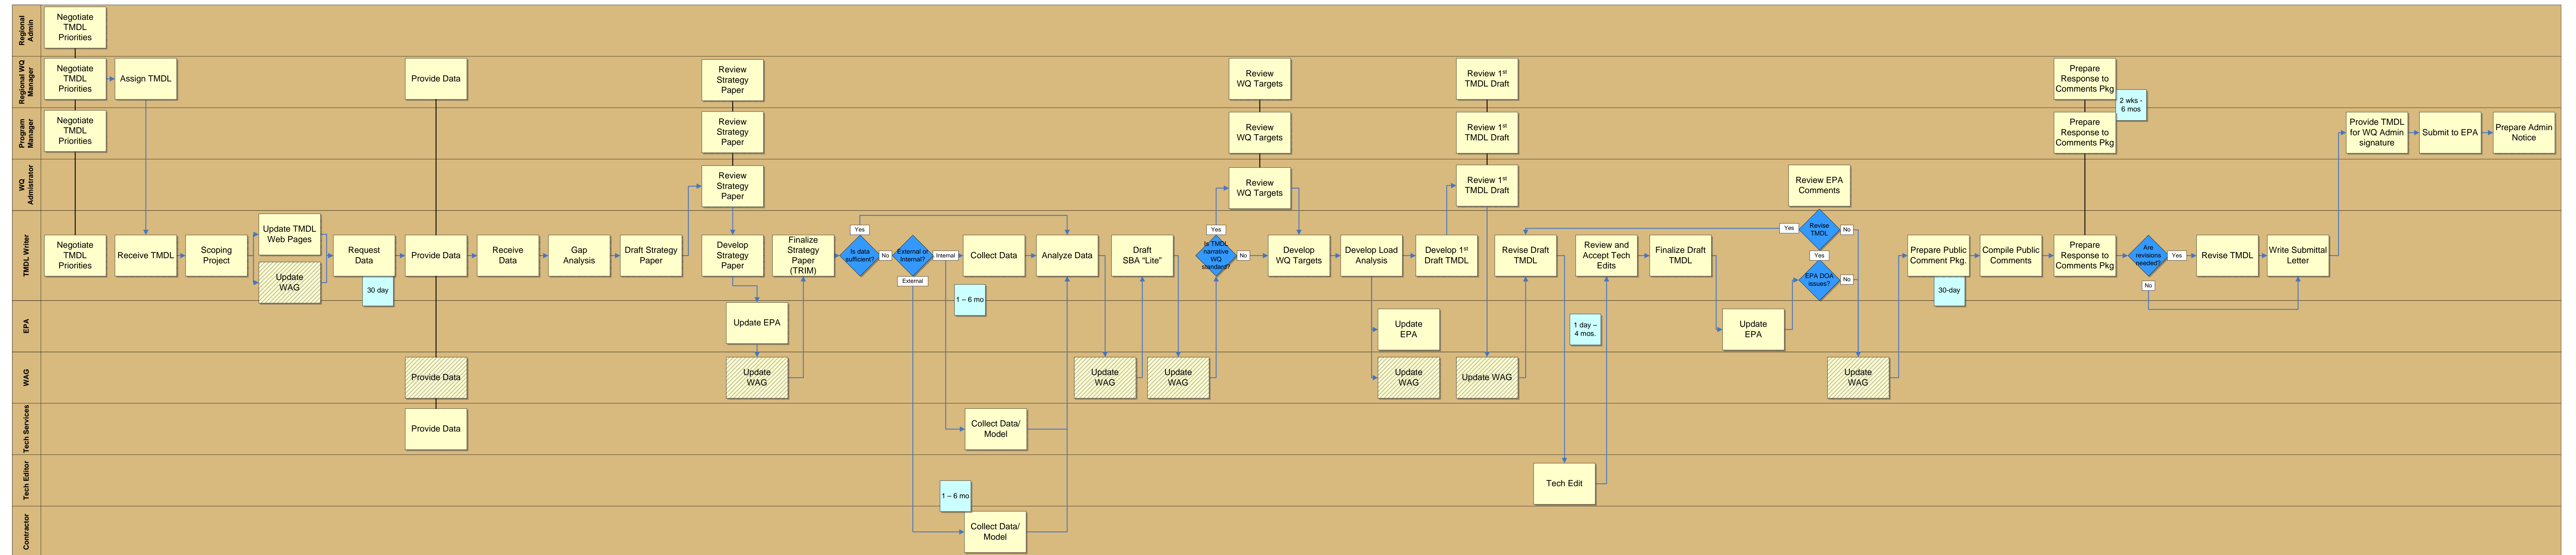

Total Maximum Daily Load (TMDL) Kaizen

January 9–12, 2012

Future TMDL Process

State of Idaho
 Department of Environmental Quality
 Boise, Idaho