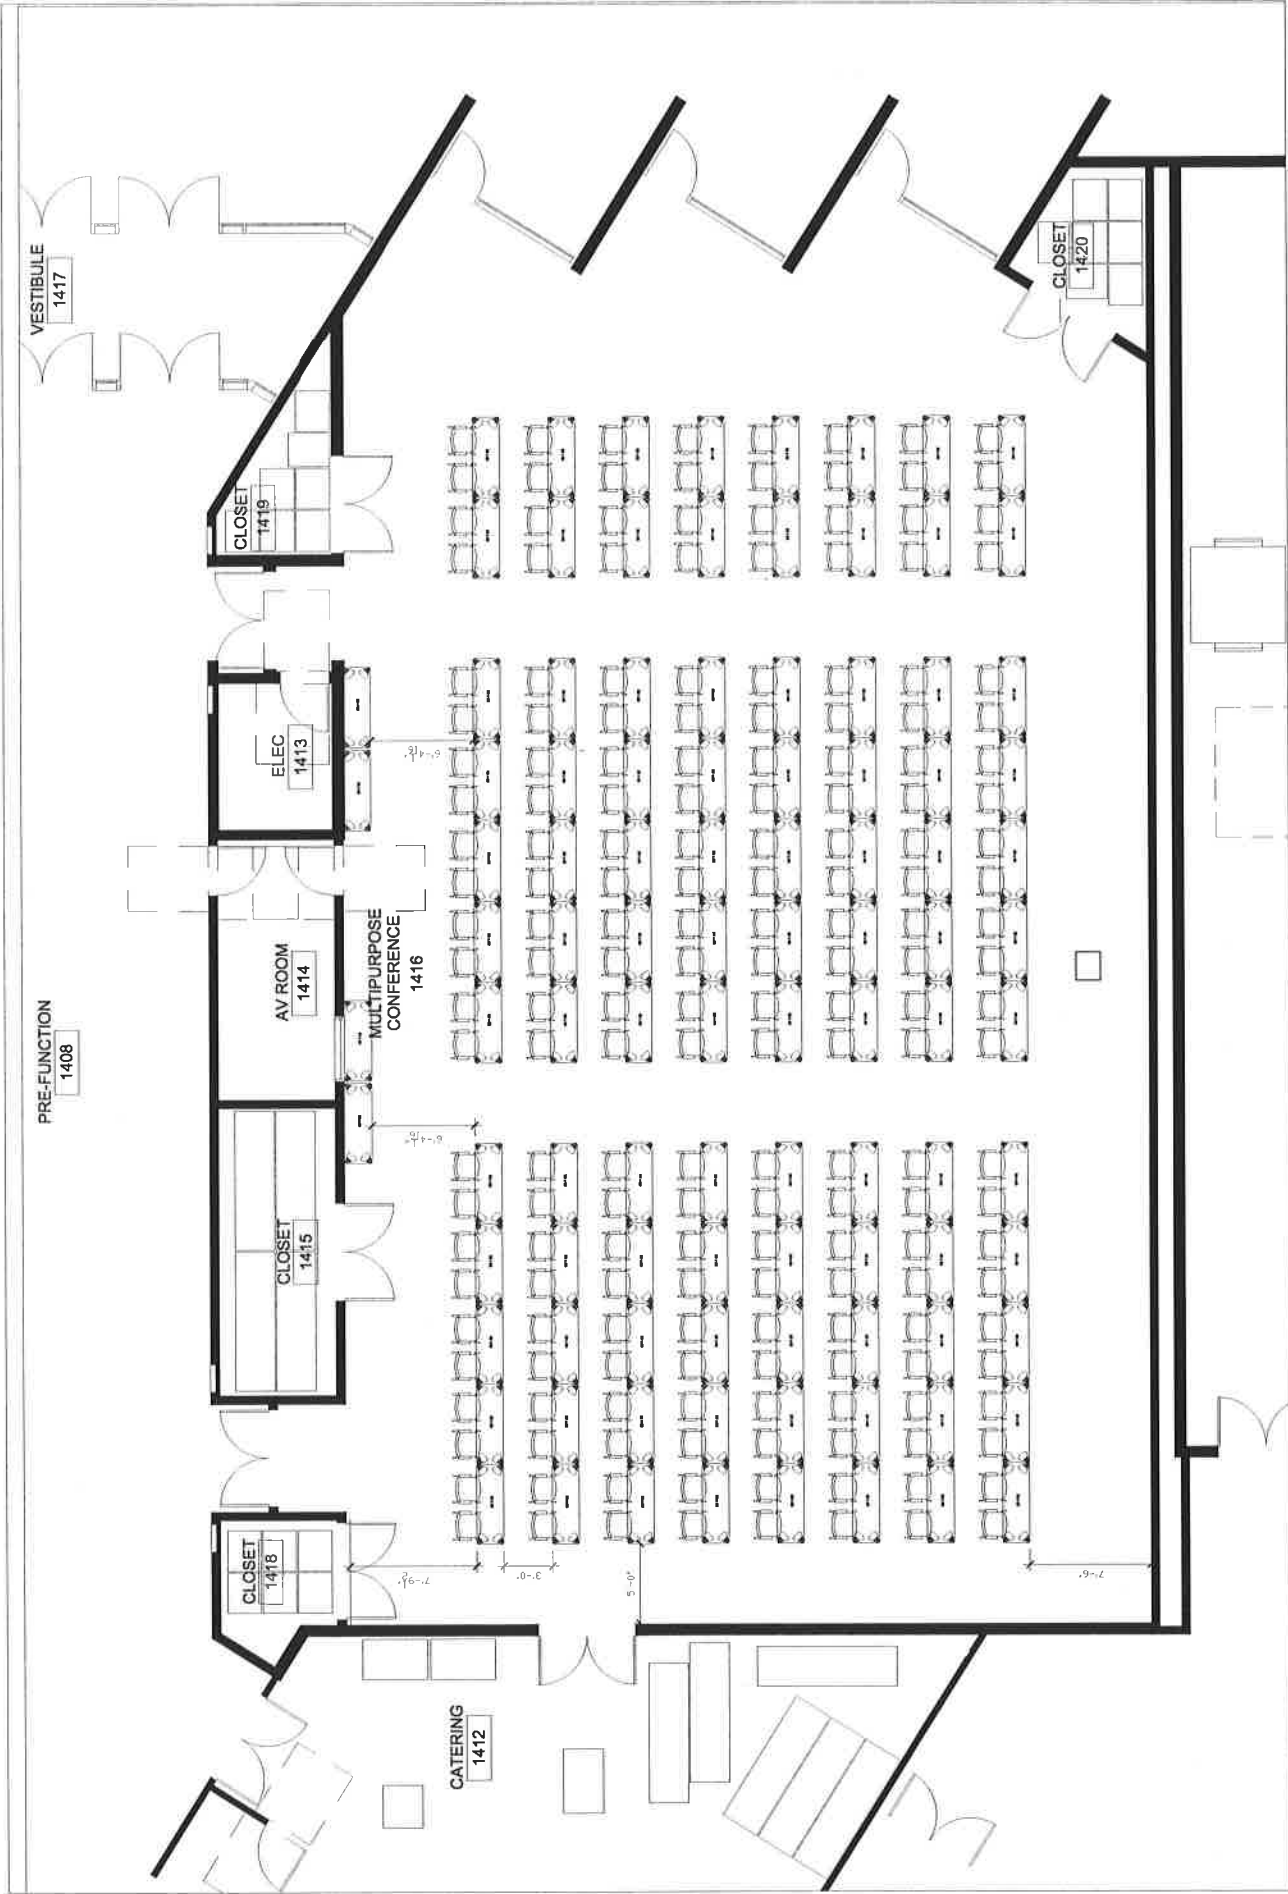

192 People

**Argonne National Labs
TCS Conference Center - 1416
Scale: None Date: 01/09/12 kel**

10330 Argonne Woods Drive • Suite 600 • Woodridge, IL 60517