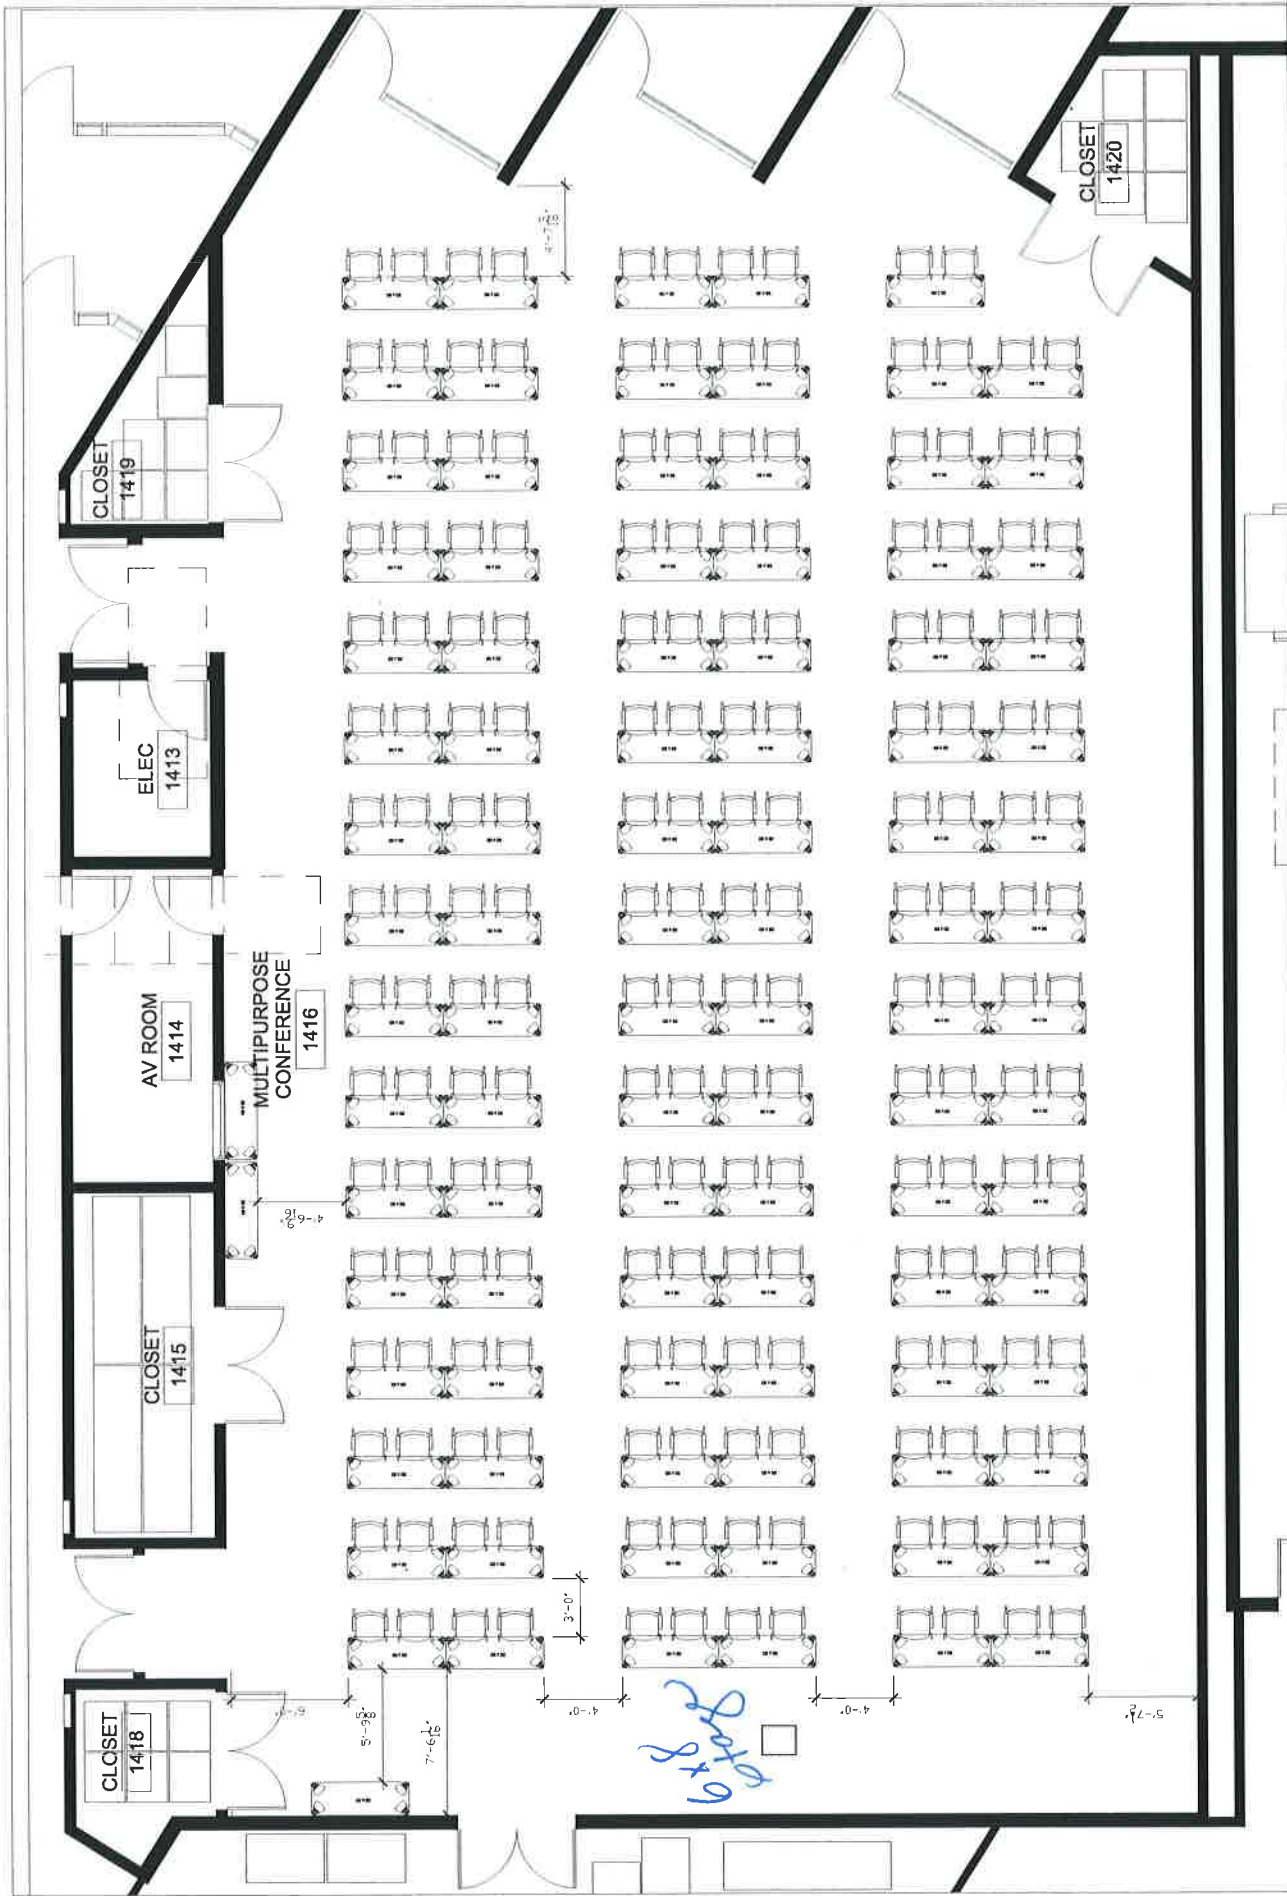

VESTIBULE

PRE-FUNCTION

Argonne National Labs
Quad Conference Room

182 People - Seminar

Scale: None Date: 01/09/12 kel

10330 Argonne Woods Drive • Suite 600 • Woodridge, IL 60517

190 People

**Argonne National Labs
TCS Conference Center - 1416
Scale: None Date: 01/09/12 kel**