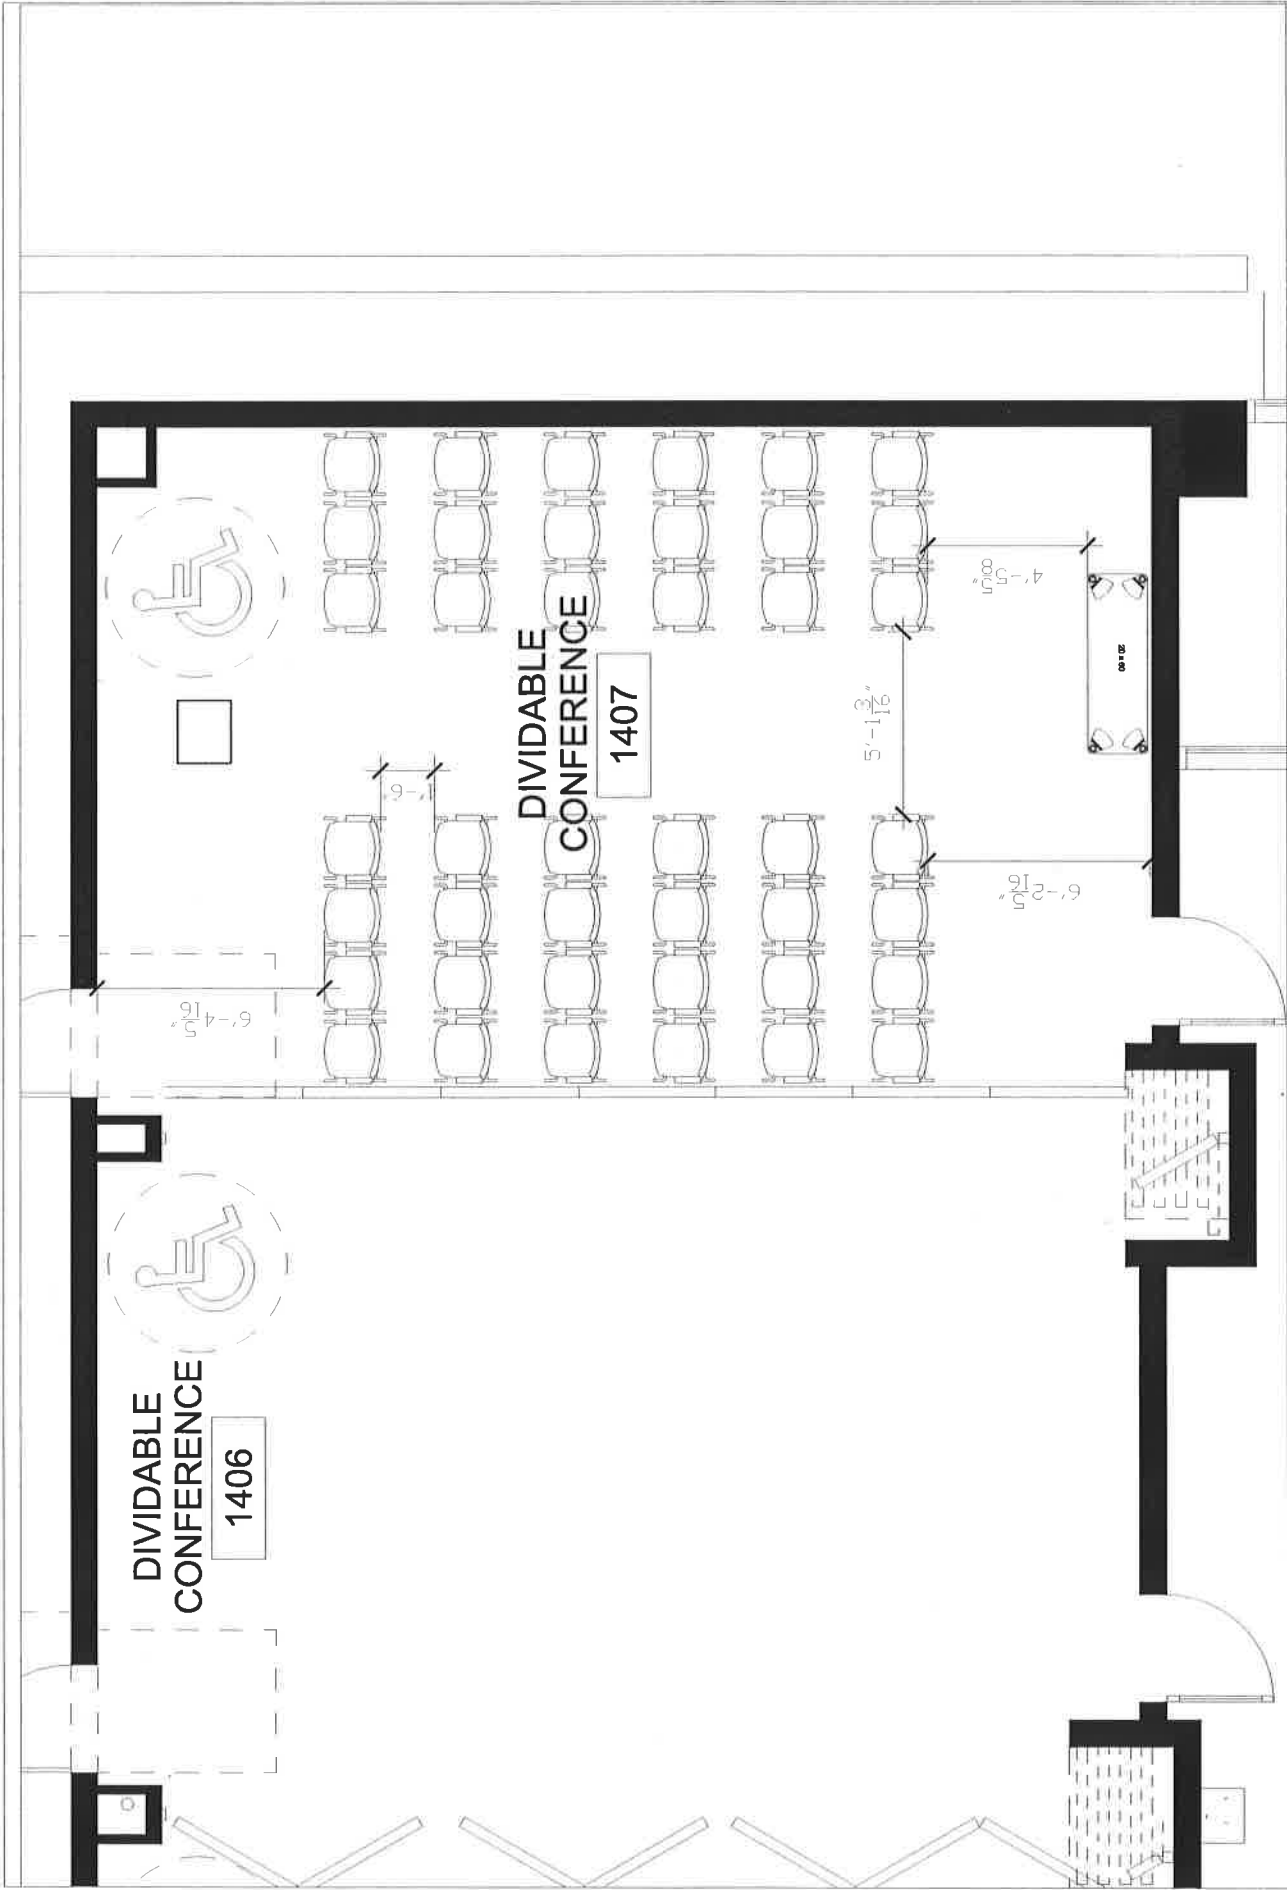

18 People - Classroom

Argonne National Labs
Single Dividable Conference Room
Scale: None Date: 01/09/12 kel

Midwest Office Interiors
 10330 Argonne Woods Drive • Suite 600 • Woodridge, IL 60517

16 People - U Shape

Argonne National Labs
 Single Conference Room
 Scale: None Date: 01/09/12 kel

Midwest Office Interiors
 10330 Argonne Woods Drive • Suite 600 • Woodridge, IL 60517

20 People - Boardroom

Argonne National Labs
 Single Conference Room
 Scale: None Date: 01/09/12 kel

M Midwest Office Interiors
 10330 Argonne Woods Drive • Suite 600 • Woodridge, IL 60517

Argonne National Labs
 Single Dividable Conference Room
 Scale: None Date: 01/09/12 kel

42 People - Seminar

46 People - Classroom