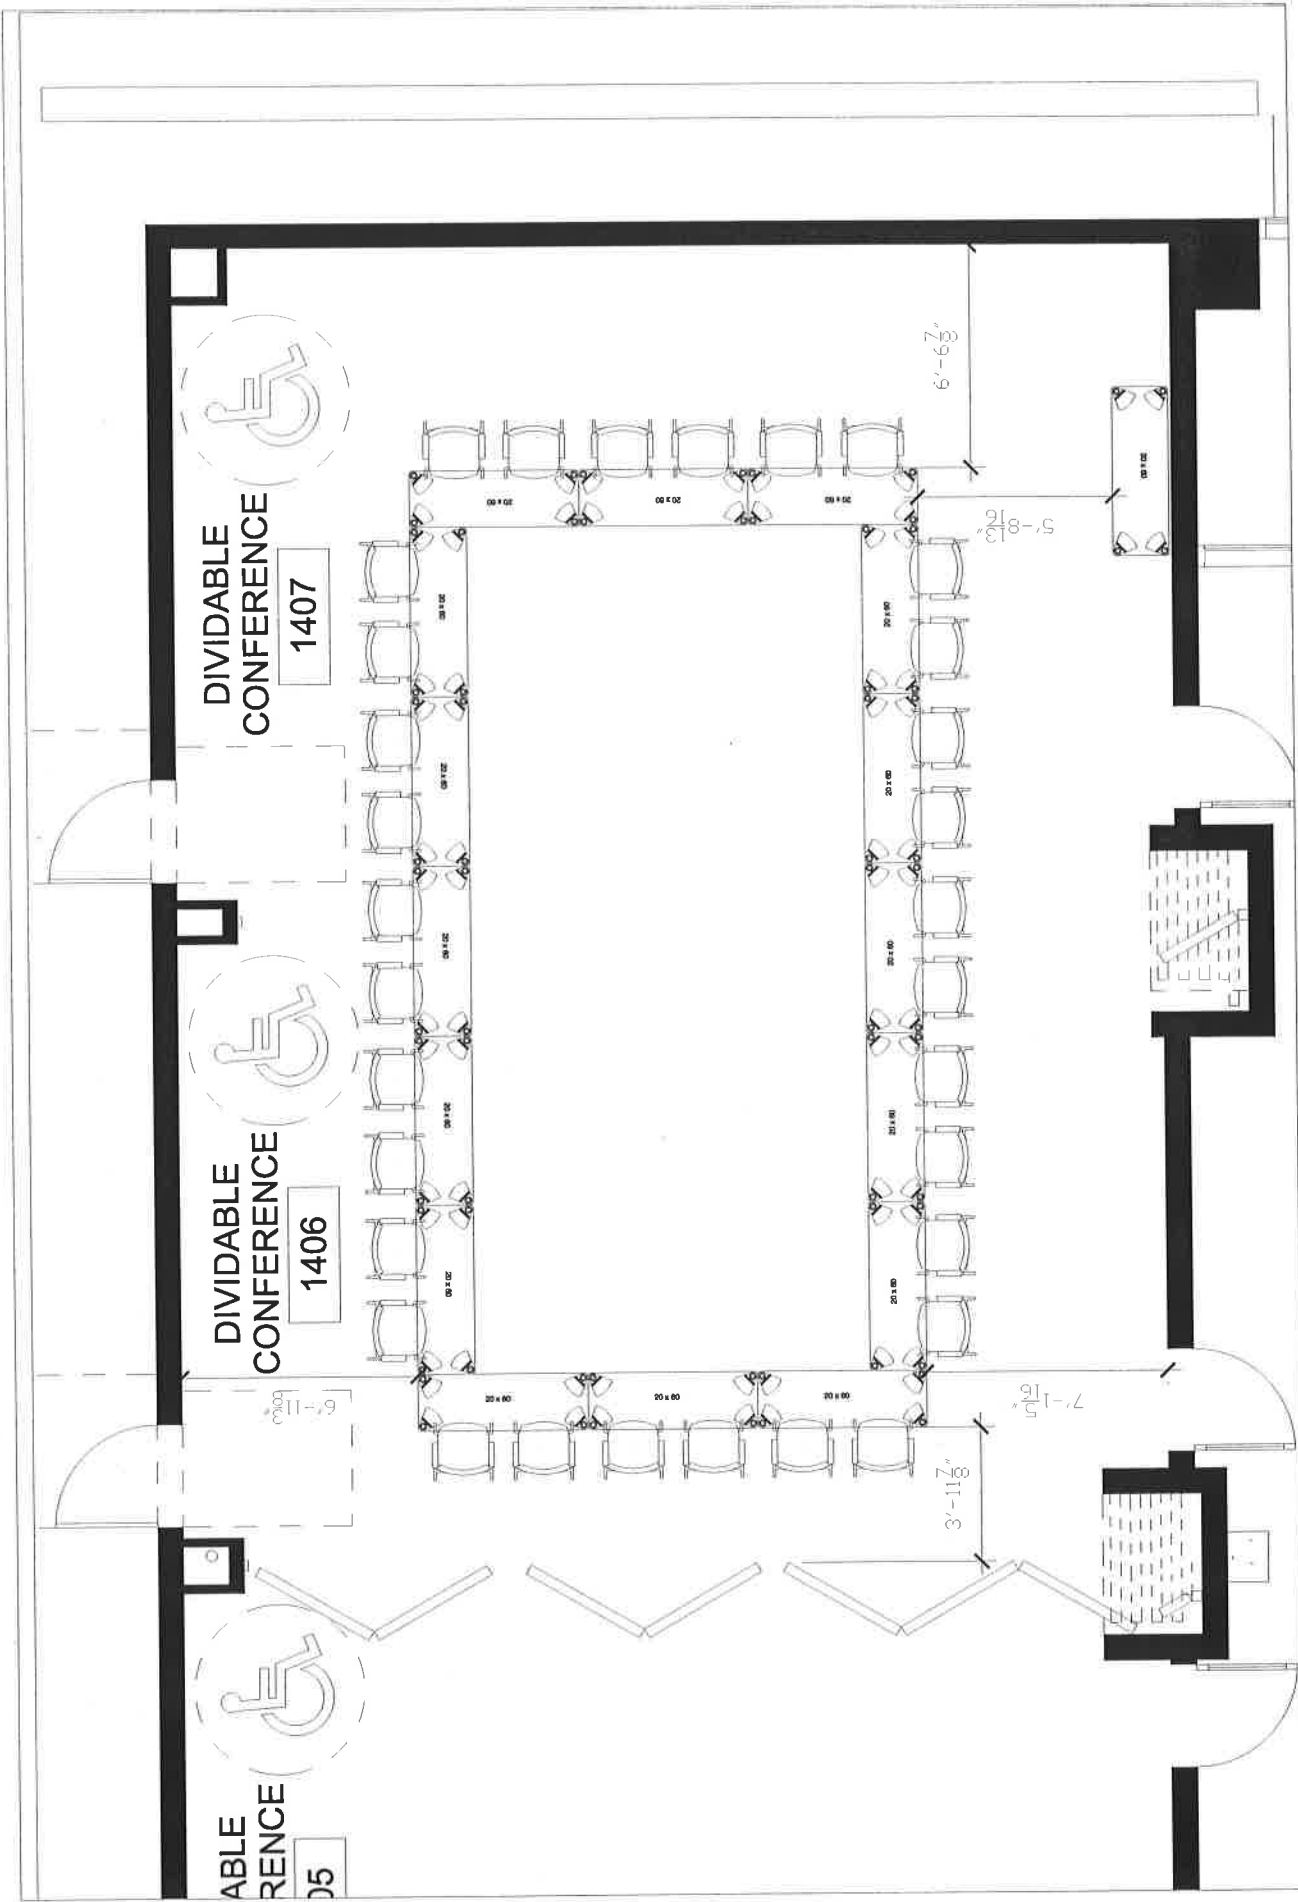

ABLE
RENCE
05

DIVIDABLE
CONFERENCE
1406

DIVIDABLE
CONFERENCE
1407