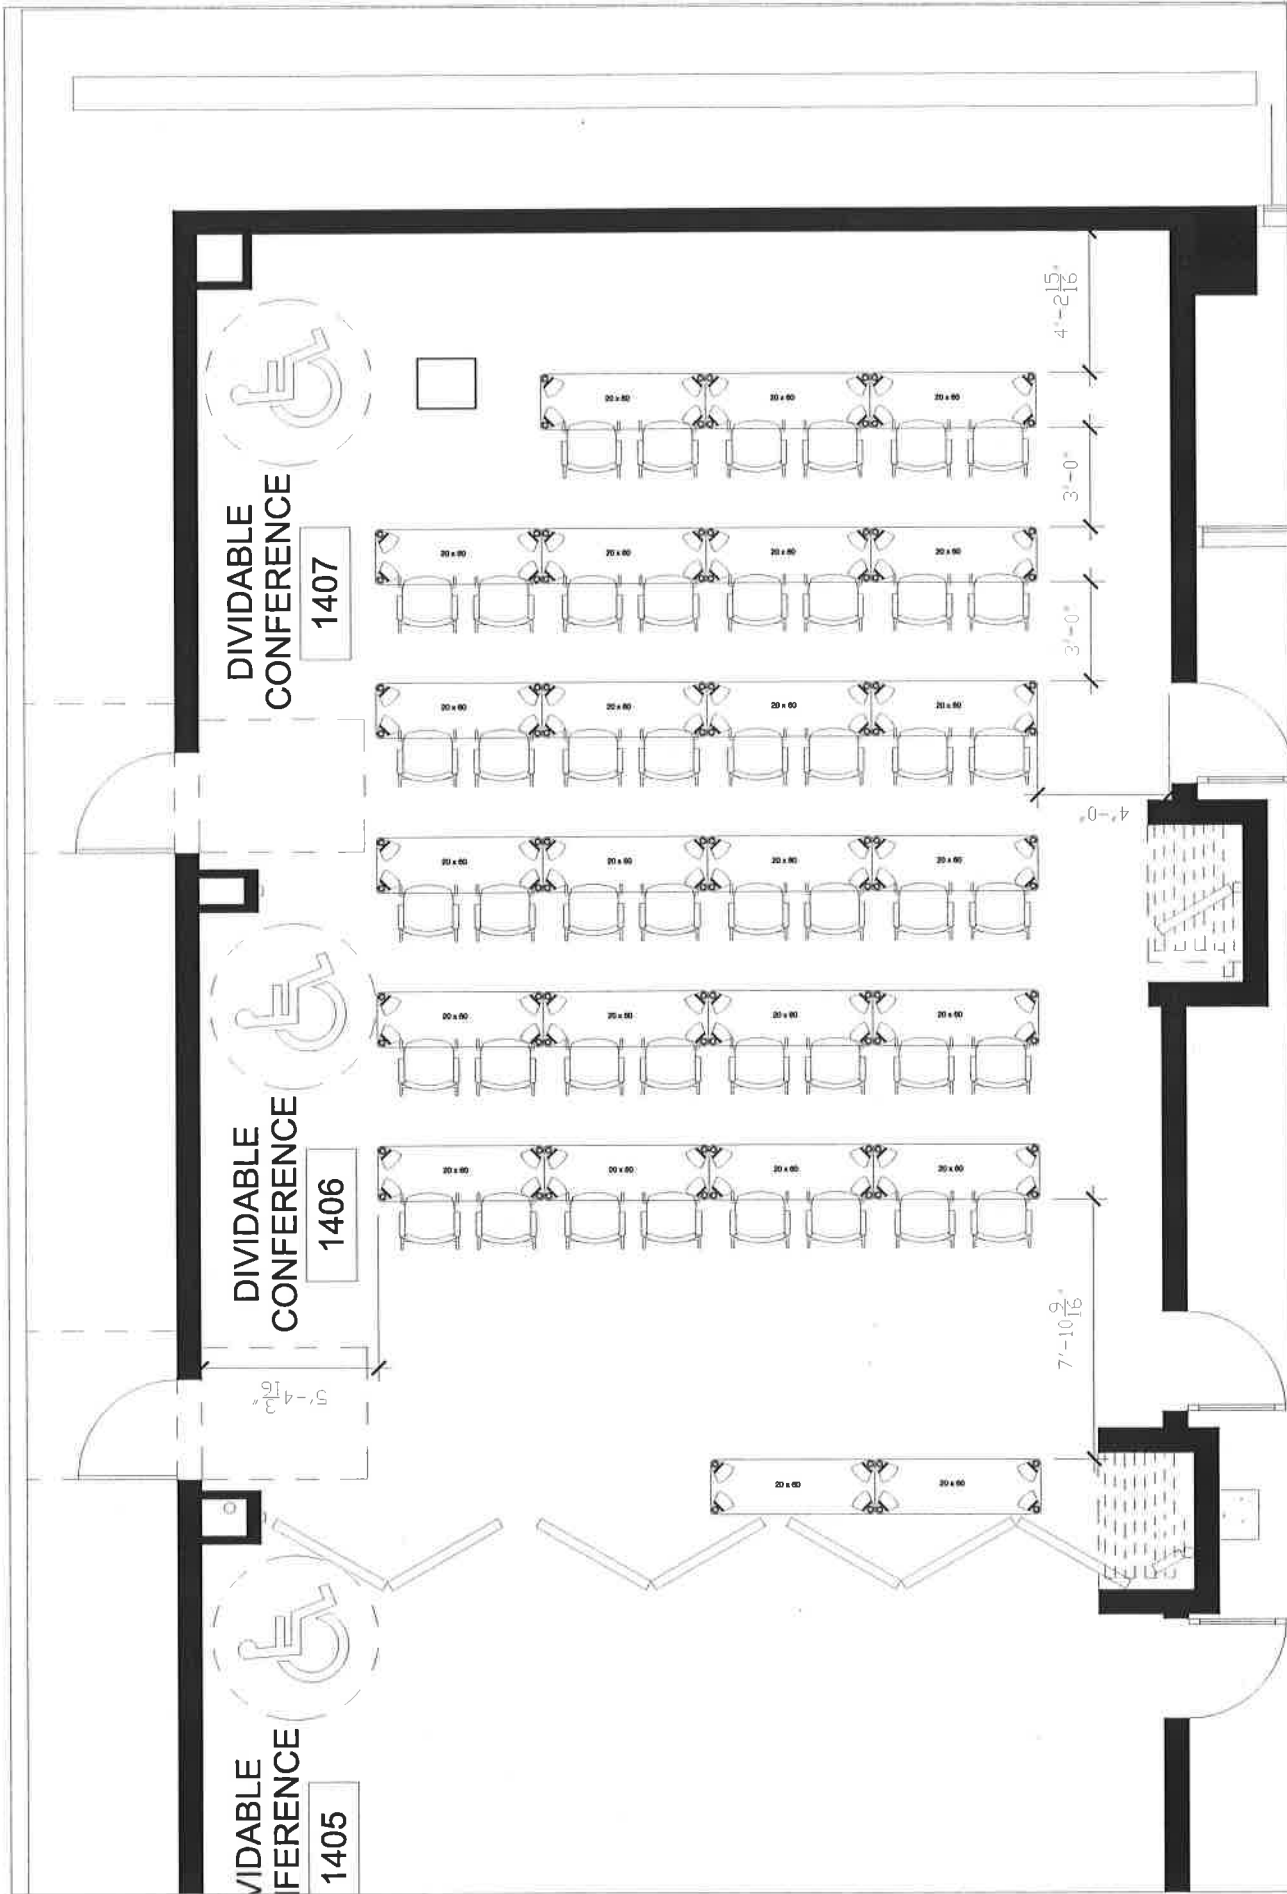

18 People - Classroom

Argonne National Labs
Single Dividable Conference Room
Scale: None Date: 01/09/12 kel

Midwest Office Interiors
 10330 Argonne Woods Drive • Suite 600 • Woodridge, IL 60517

16 People - U Shape

Argonne National Labs
 Single Conference Room
 Scale: None Date: 01/09/12 kel

Midwest Office Interiors
 10330 Argonne Woods Drive • Suite 600 • Woodridge, IL 60517

20 People - Boardroom

Argonne National Labs
 Single Conference Room
 Scale: None Date: 01/09/12 kel

M Midwest Office Interiors
 10330 Argonne Woods Drive • Suite 600 • Woodridge, IL 60517

Argonne National Labs
 Single Dividable Conference Room
 Scale: None Date: 01/09/12 kel

42 People - Seminar

46 People - Classroom