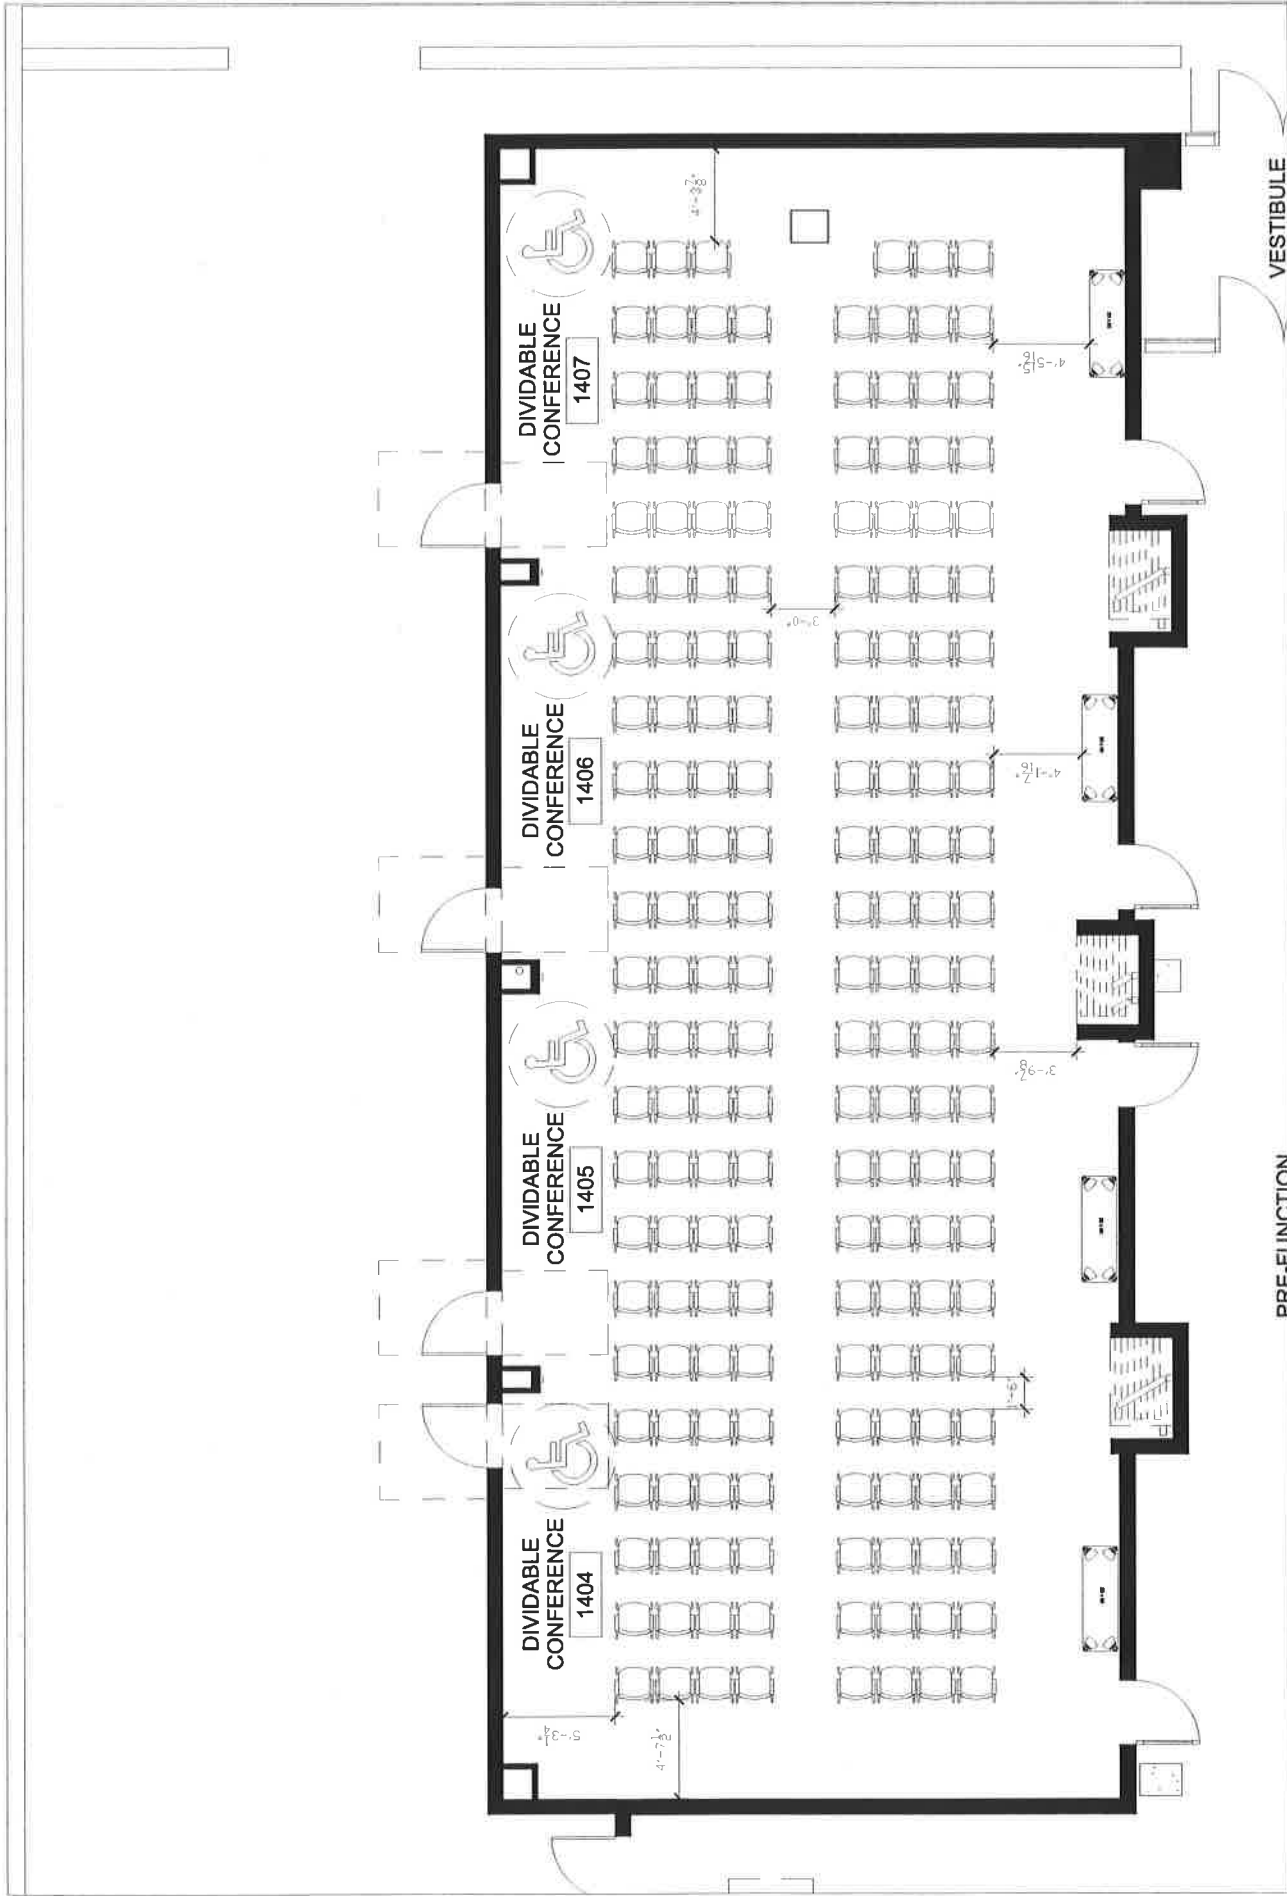

Argonne National Labs
 Double Conference Room
 Scale: None Date: 01/09/12 kel

32 People - Boardroom

86 People - Seminar

Argonne National Labs
 Double Conference Room
 Scale: None Date: 01/09/12 kel

Midwest Office Interiors
 10330 Argonne Woods Drive • Suite 600 • Woodridge, IL 60517

VESTIBULE

PRE-FUNCTION

Argonne National Labs
Quad Conference Room

182 People - Seminar

Scale: None Date: 01/09/12 kel

10330 Argonne Woods Drive • Suite 600 • Woodridge, IL 60517

190 People

**Argonne National Labs
TCS Conference Center - 1416
Scale: None Date: 01/09/12 kel**