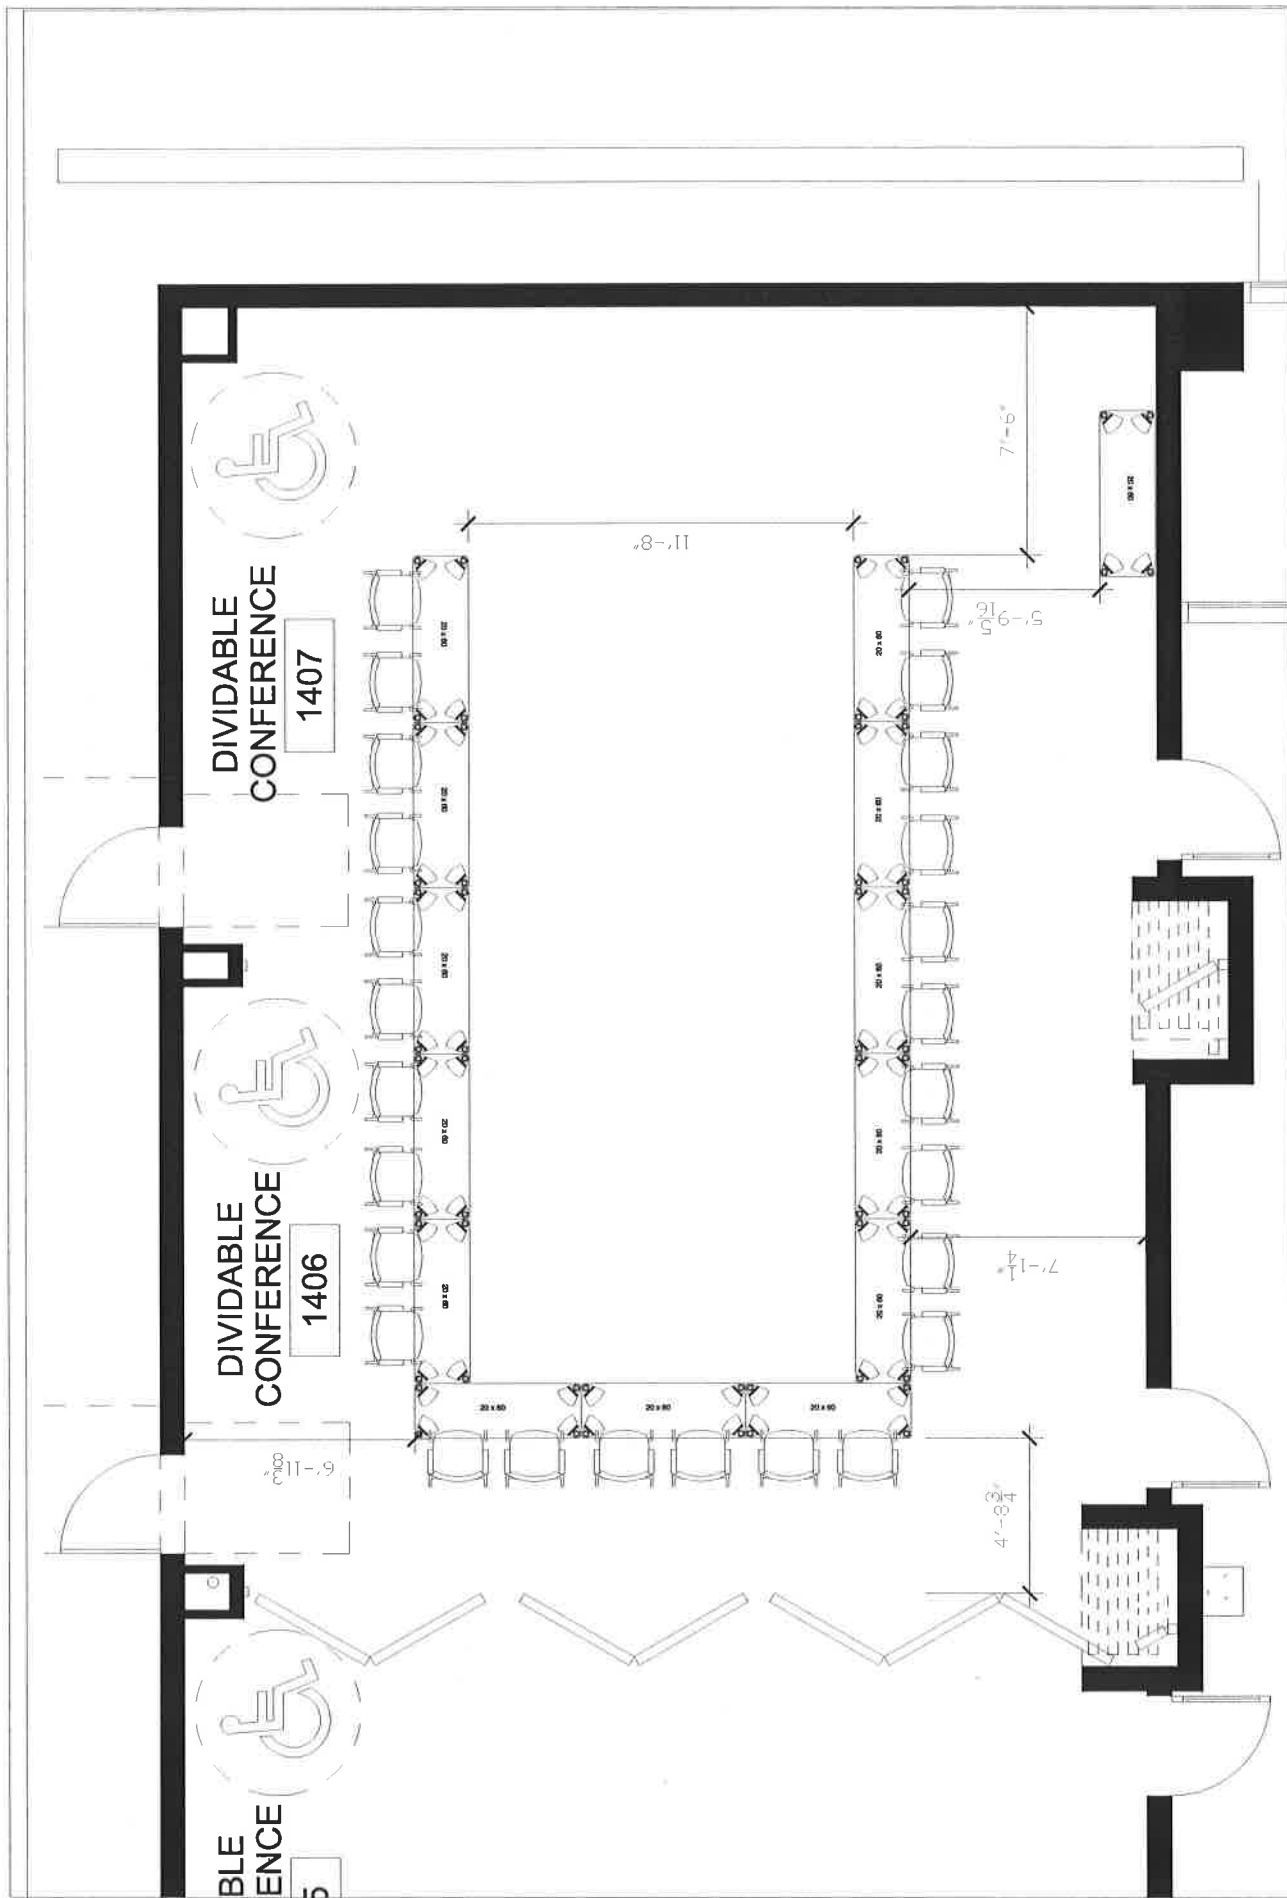

M Midwest Office Interiors
 10330 Argonne Woods Drive • Suite 600 • Woodridge, IL 60517

Argonne National Labs
 Single Dividable Conference Room
 Scale: None Date: 01/09/12 kel

42 People - Seminar

46 People - Classroom

Argonne National Labs
Double Conference Room
Scale: None Date: 01/09/12 kel

Midwest Office Interiors
 10330 Argonne Woods Drive • Suite 600 • Woodridge, IL 60517

26 People - U Shape

Argonne National Labs
Double Conference Room
Scale: None Date: 01/09/12 kel