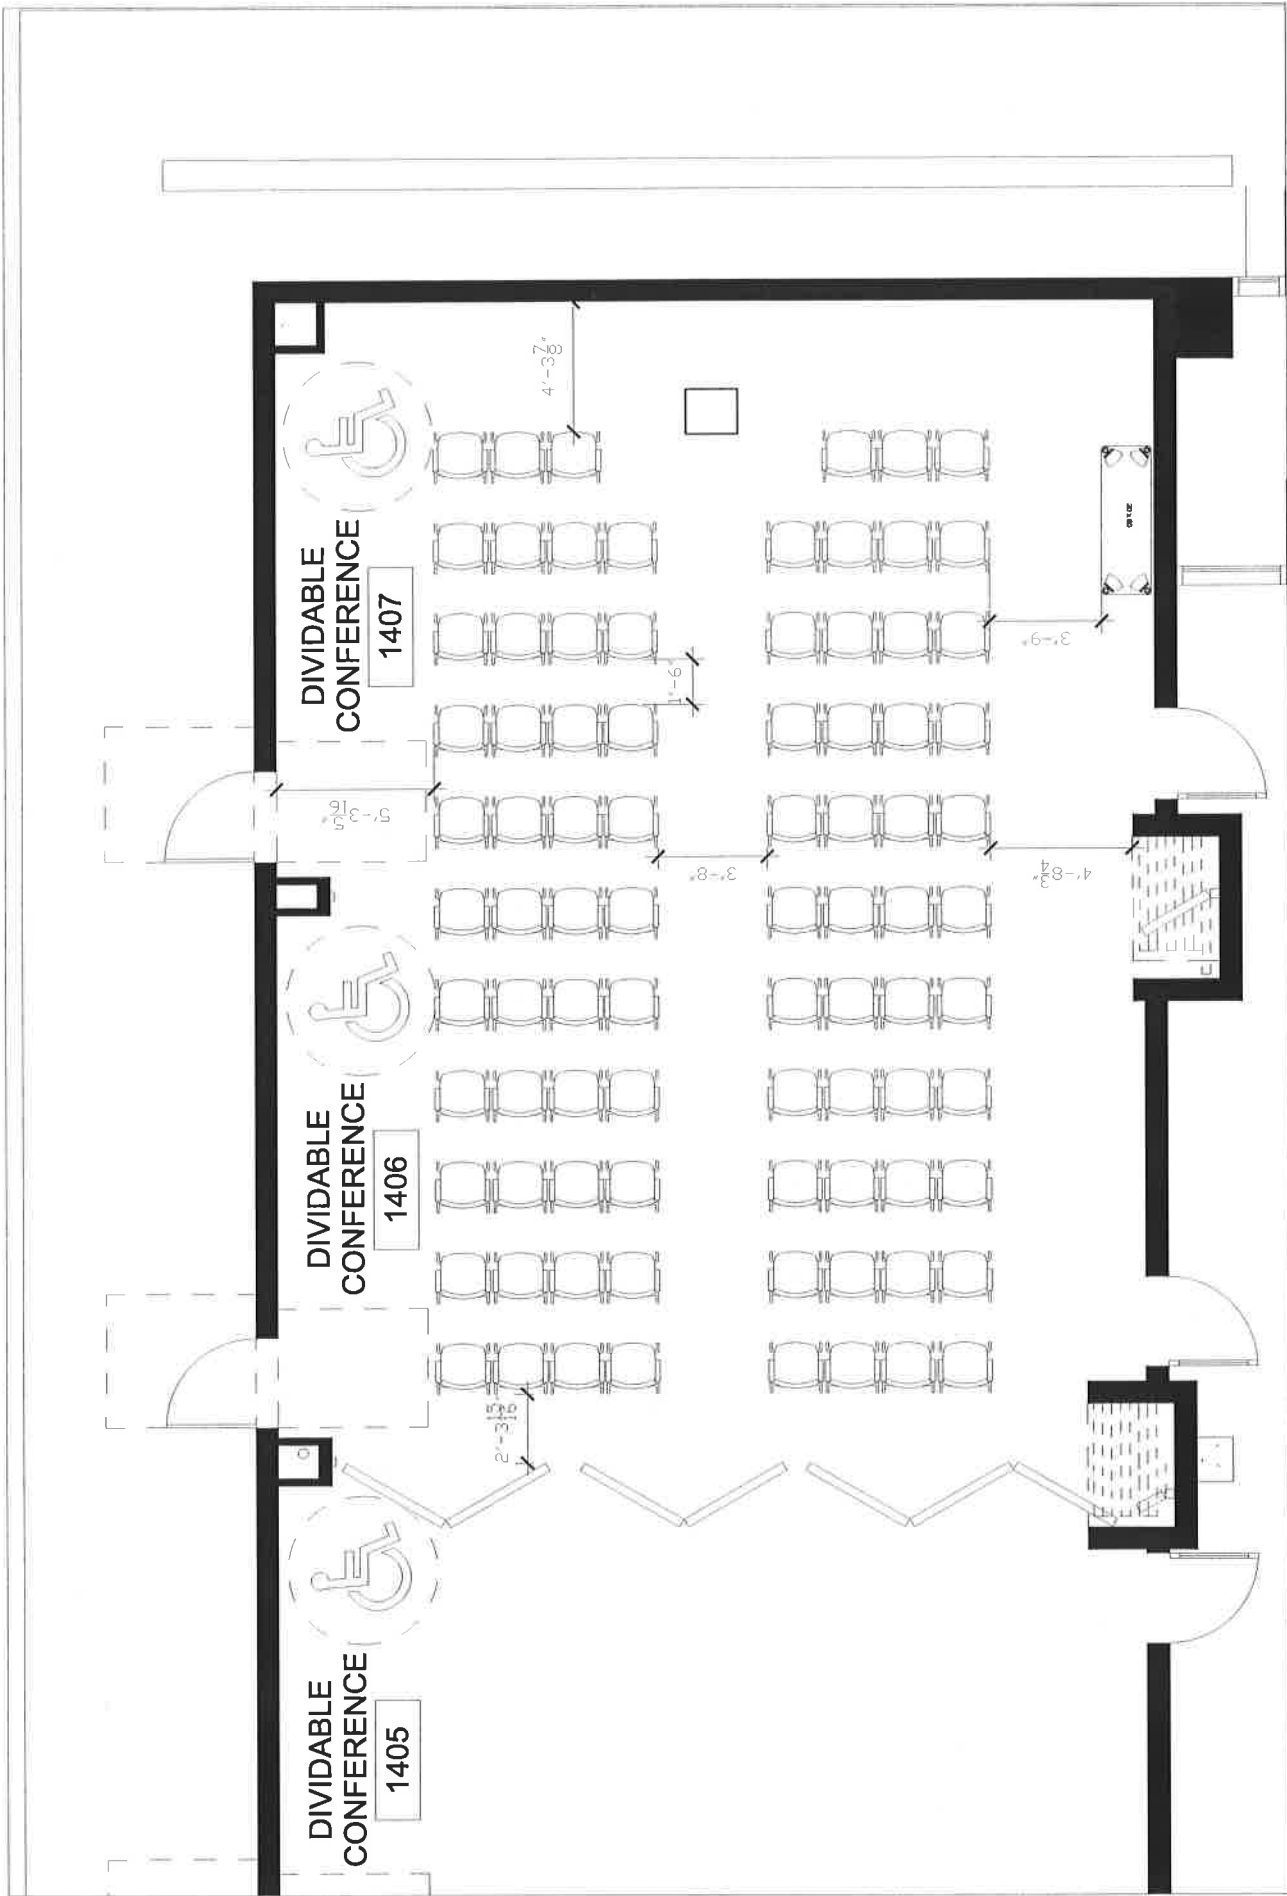

Midwest Office Interiors
 10330 Argonne Woods Drive • Suite 600 • Woodridge, IL 60517

ABLE
RENCE
05

DIVIDABLE
CONFERENCE
1406

DIVIDABLE
CONFERENCE
1407

10330 Argonne Woods Drive • Suite 600 • Woodridge, IL 60517

Argonne National Labs
 Double Conference Room
 Scale: None Date: 01/09/12 kel

32 People - Boardroom

86 People - Seminar

Argonne National Labs
 Double Conference Room
 Scale: None Date: 01/09/12 kel

Midwest Office Interiors
 10330 Argonne Woods Drive • Suite 600 • Woodridge, IL 60517