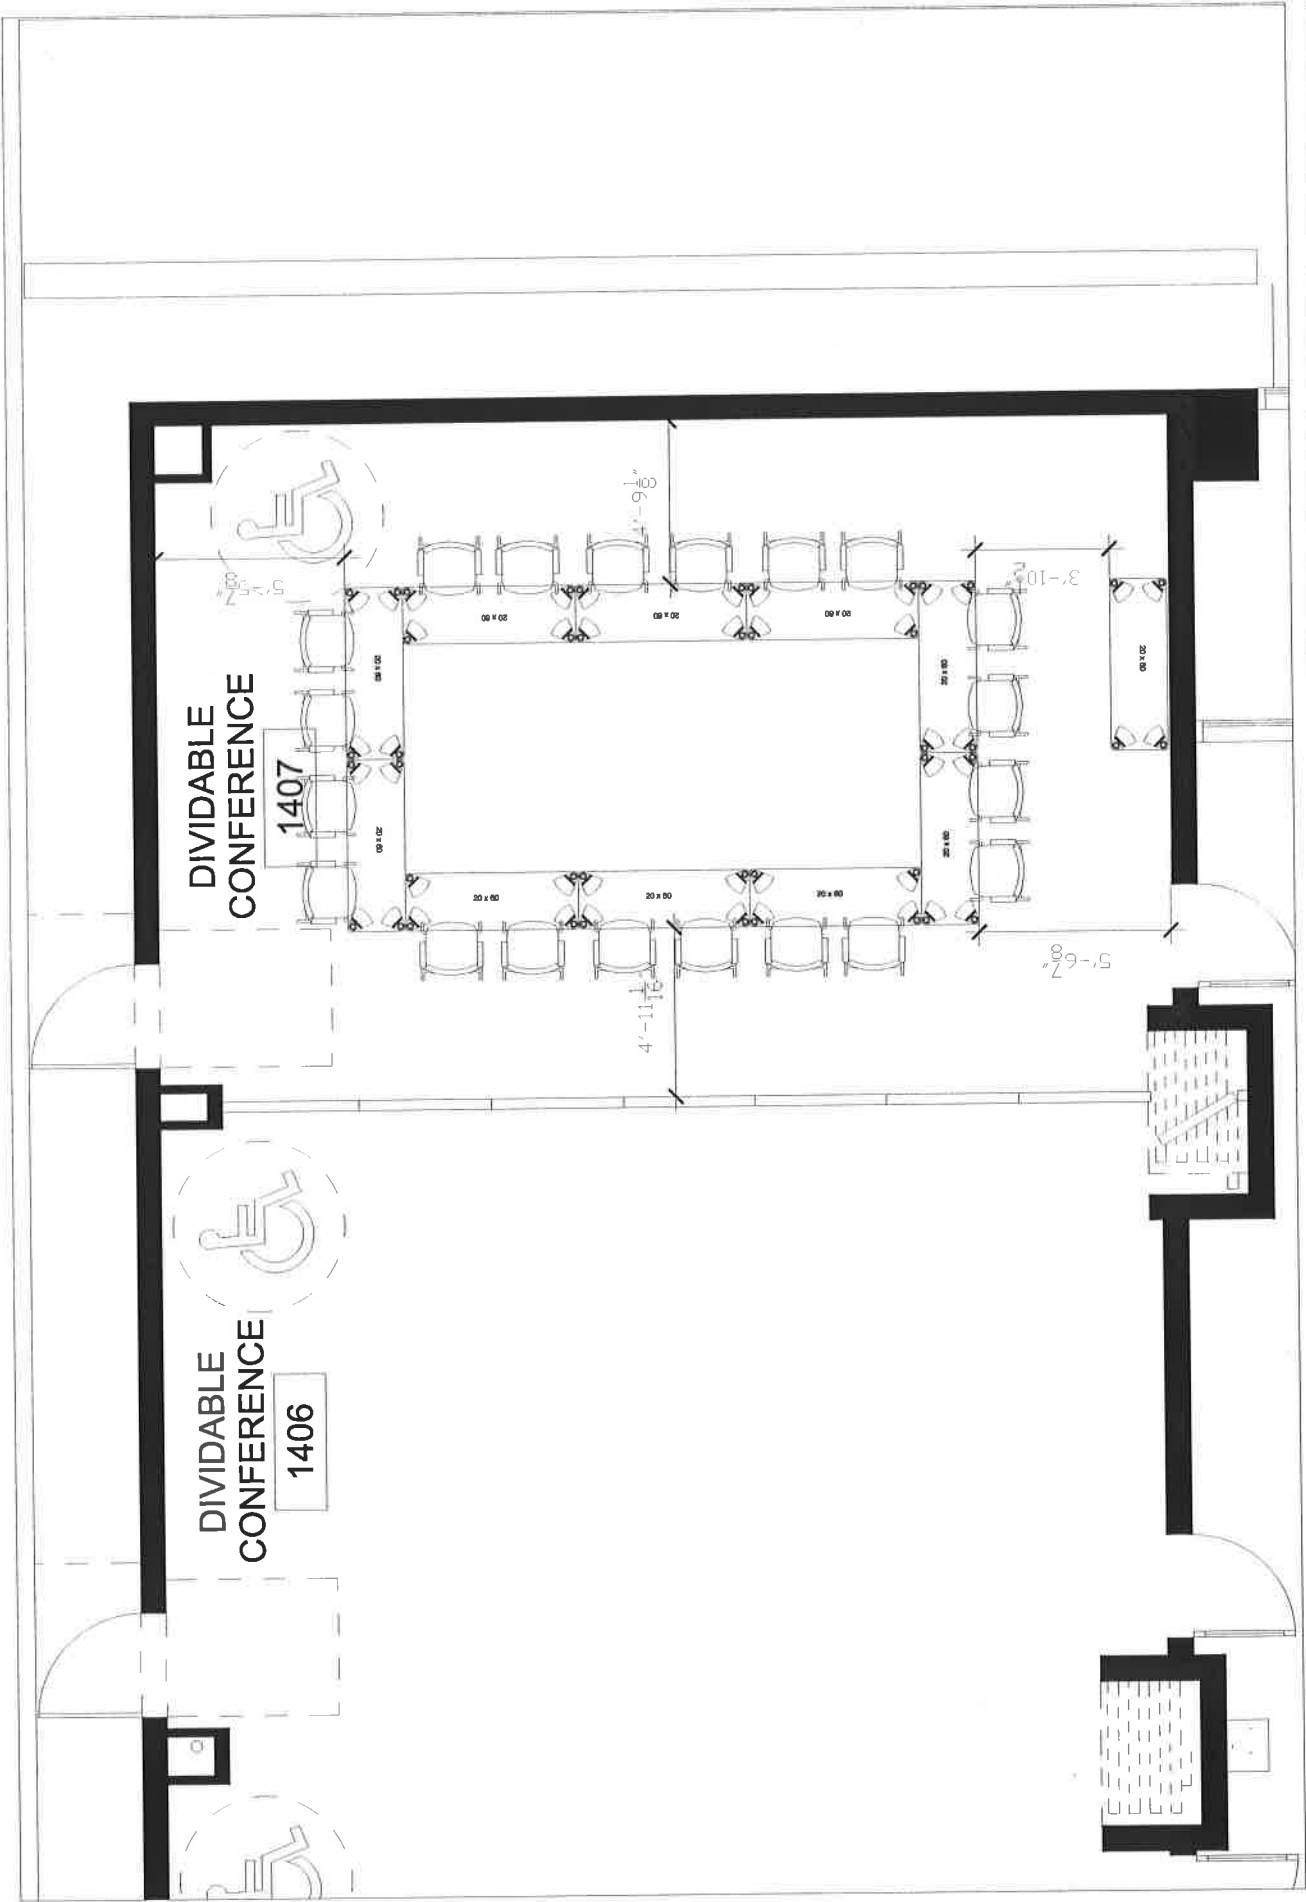

18 People - Classroom

Argonne National Labs
Single Dividable Conference Room
Scale: None Date: 01/09/12 kel

Midwest Office Interiors
 10330 Argonne Woods Drive • Suite 600 • Woodridge, IL 60517

16 People - U Shape

Argonne National Labs
 Single Conference Room
 Scale: None Date: 01/09/12 kel

Midwest Office Interiors
 10330 Argonne Woods Drive • Suite 600 • Woodridge, IL 60517

20 People - Boardroom

Argonne National Labs
 Single Conference Room
 Scale: None Date: 01/09/12 kel

M Midwest Office Interiors
 10330 Argonne Woods Drive • Suite 600 • Woodridge, IL 60517

Argonne National Labs
 Single Dividable Conference Room
 Scale: None Date: 01/09/12 kel

42 People - Seminar

46 People - Classroom