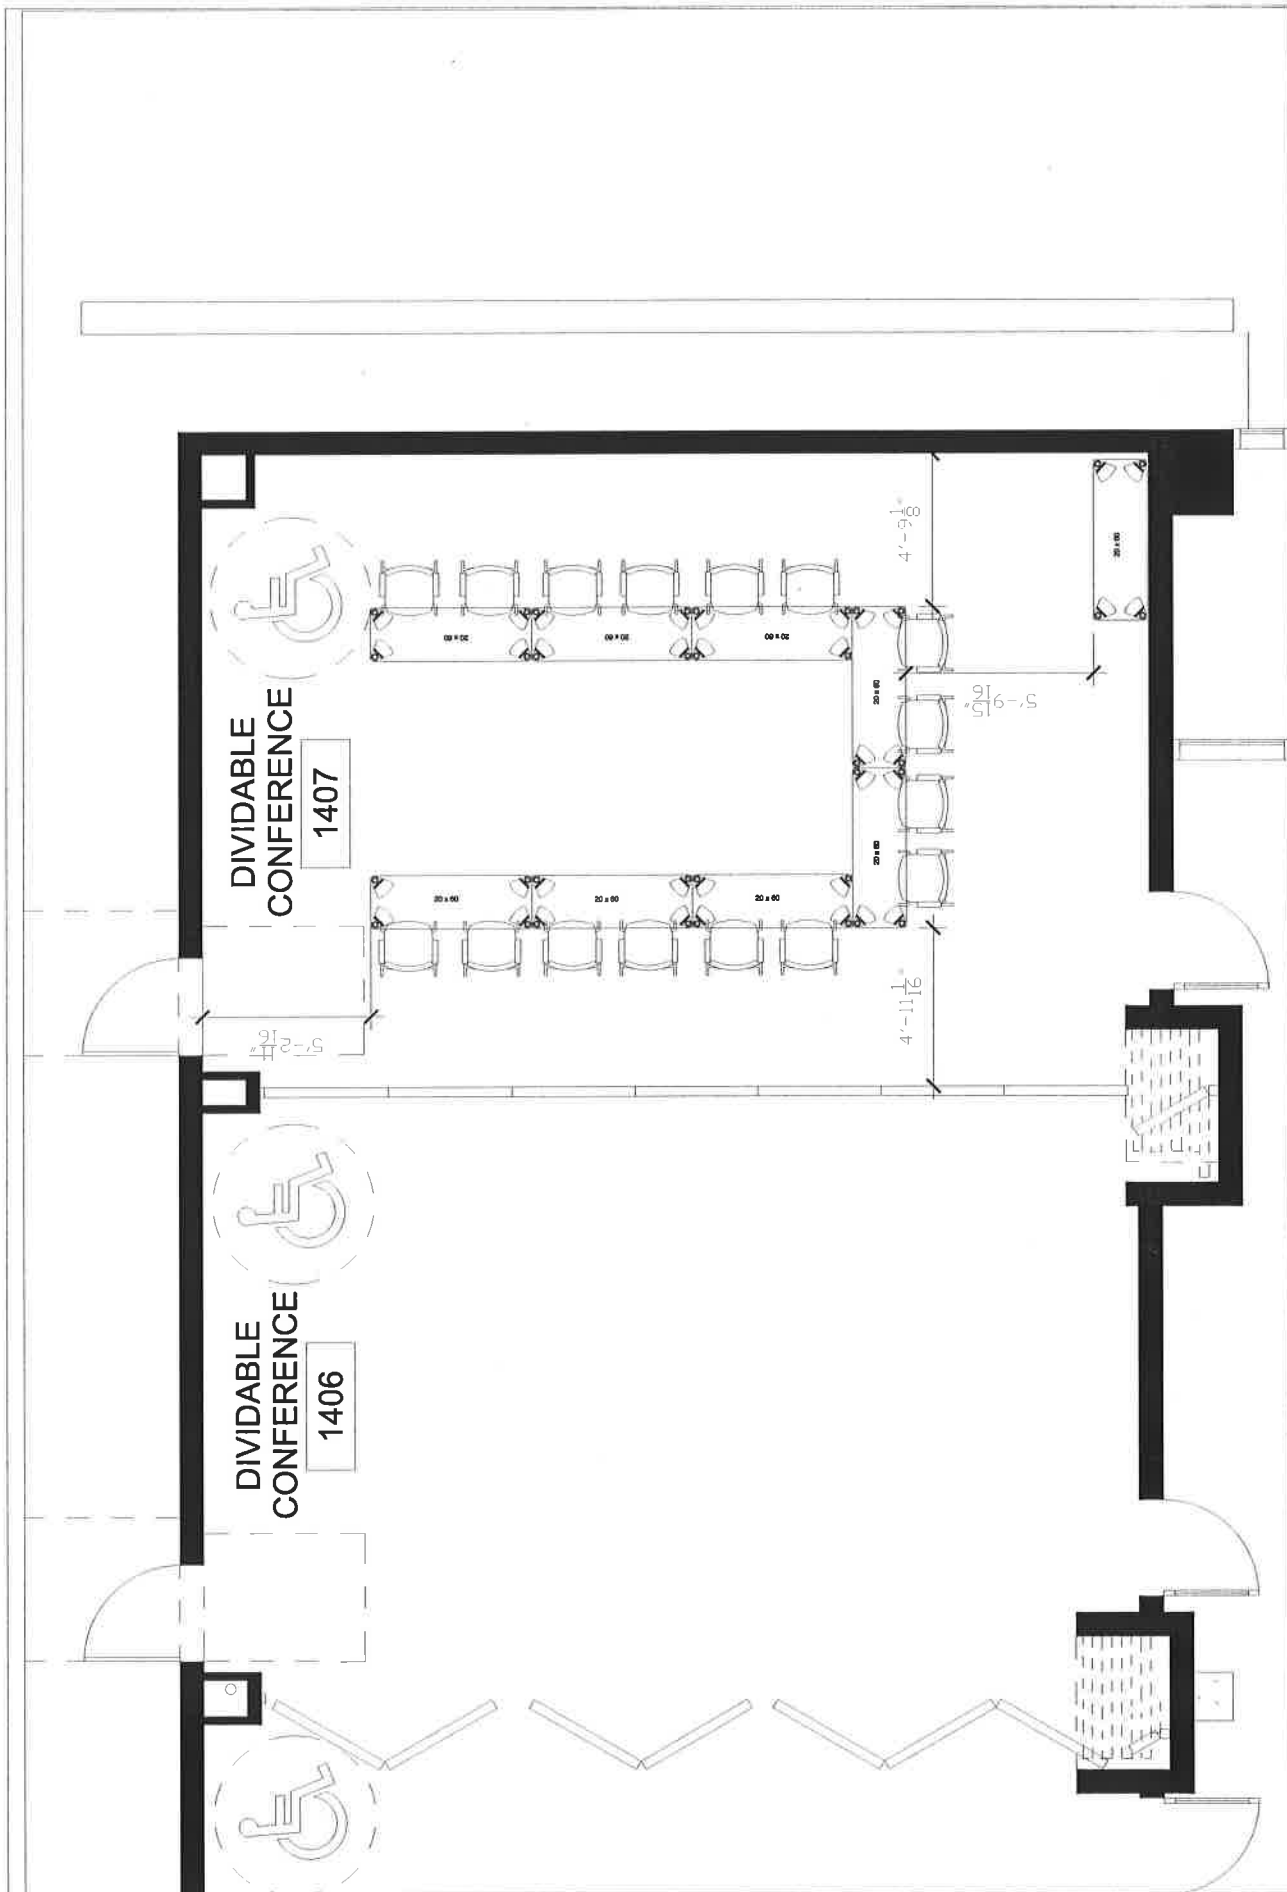

18 People - Classroom

Argonne National Labs
Single Dividable Conference Room
Scale: None Date: 01/09/12 kel

Midwest Office Interiors
 10330 Argonne Woods Drive • Suite 600 • Woodridge, IL 60517

16 People - U Shape

Argonne National Labs
 Single Conference Room
 Scale: None Date: 01/09/12 kel

Midwest Office Interiors
 10330 Argonne Woods Drive • Suite 600 • Woodridge, IL 60517

20 People - Boardroom

Argonne National Labs
 Single Conference Room
 Scale: None Date: 01/09/12 kel