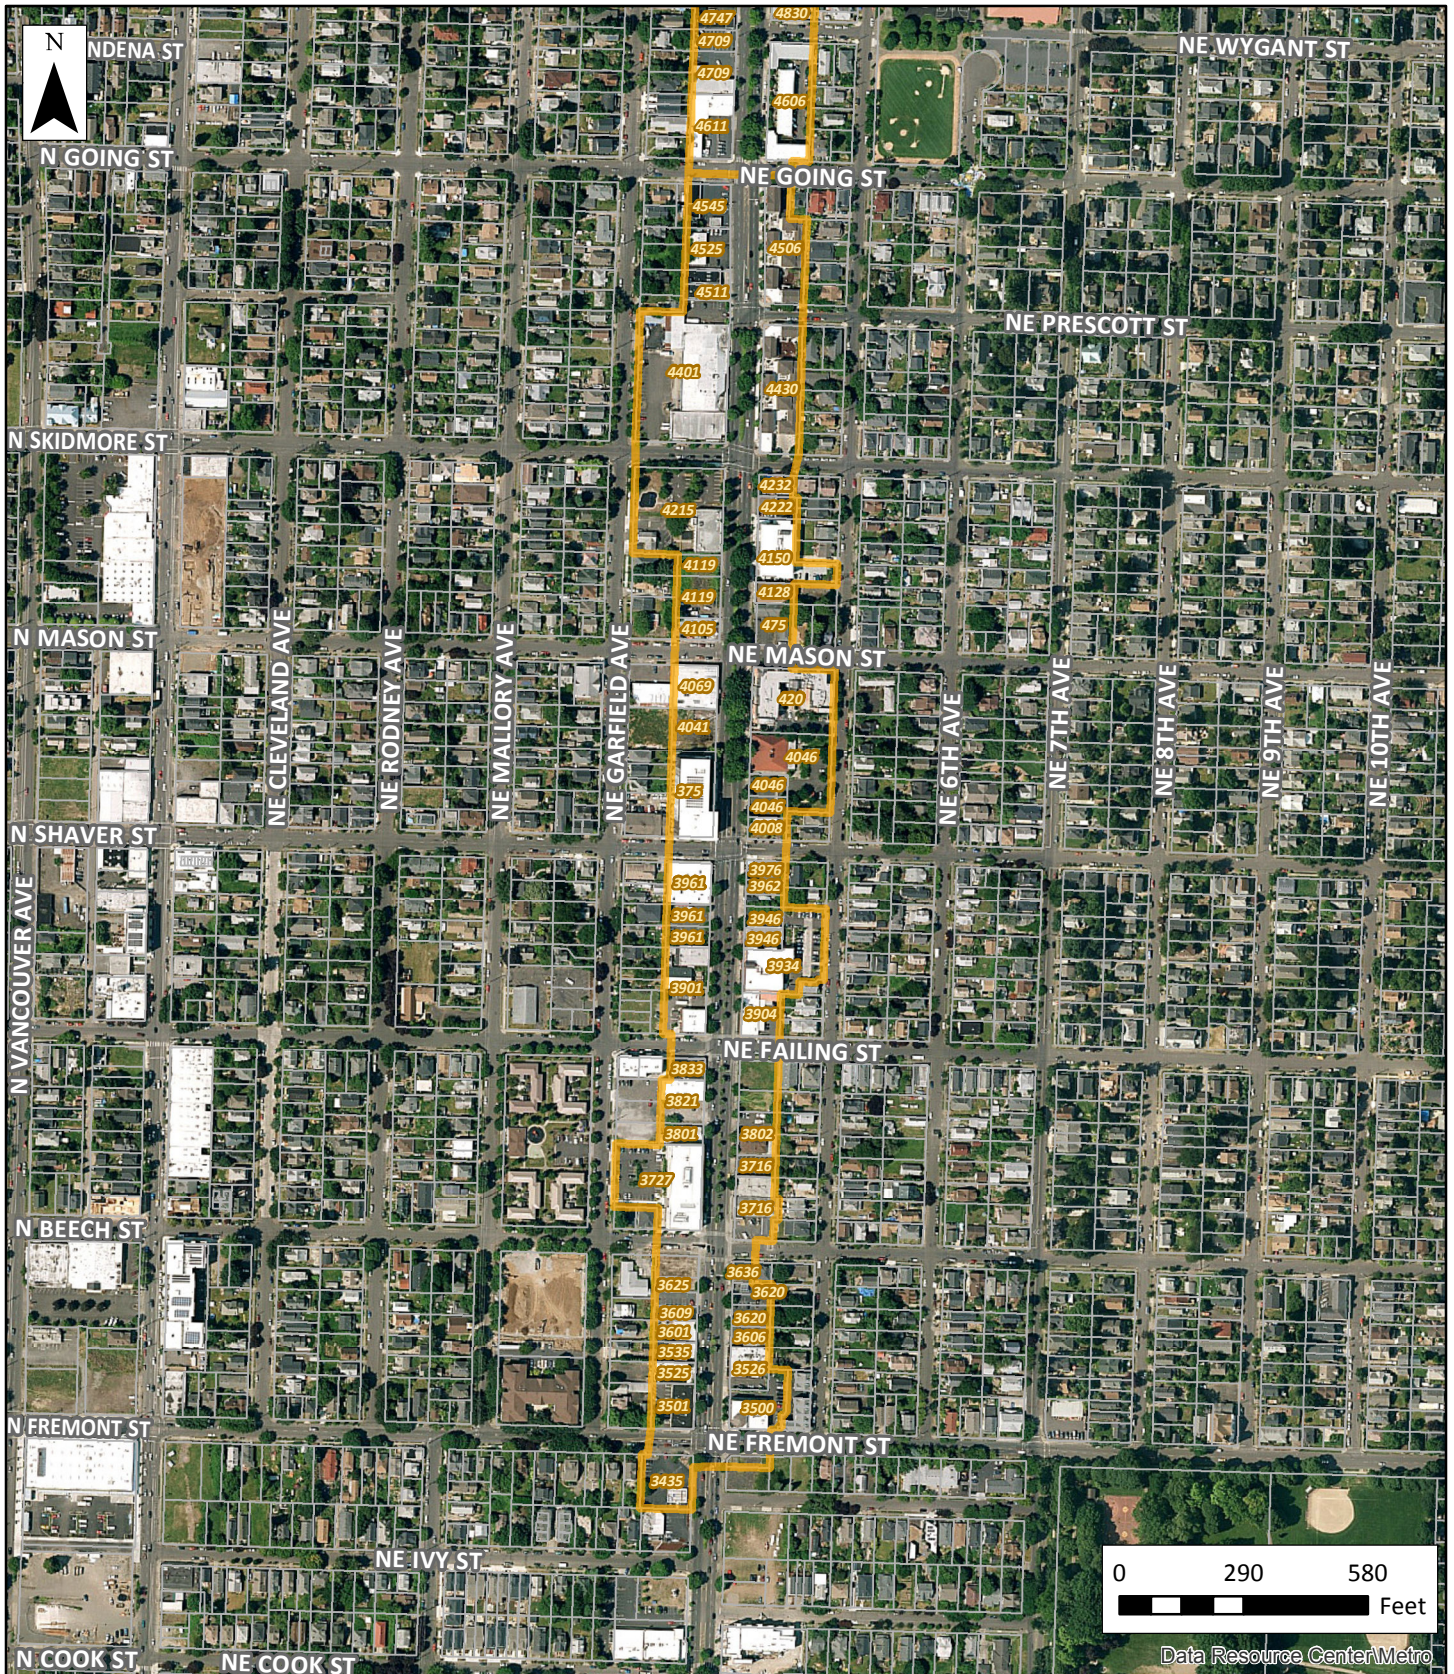

N.E. Martin Luther King Jr. Blvd., Portland (north)

Eligible for District Transformation Grants

ENTERPRISING PLACES

Eligible area

Property lines

METRO

Data Resource Center/Metro

N.E. Martin Luther King Jr. Blvd., Portland (middle)

Eligible for District Transformation Grants

-  Eligible area
-  Property lines

ENTERPRISING PLACES

Map saved 12/9/2014 at M:\plan\dr\projects\14060_Storefronts_Revitalization\MXD\Enterprising_Places_StorefrontArea.mxd

N.E. Martin Luther King Jr. Blvd., Portland (south)

Eligible for District Transformation Grants

ENTERPRISING PLACES

Eligible area

Property lines

METRO