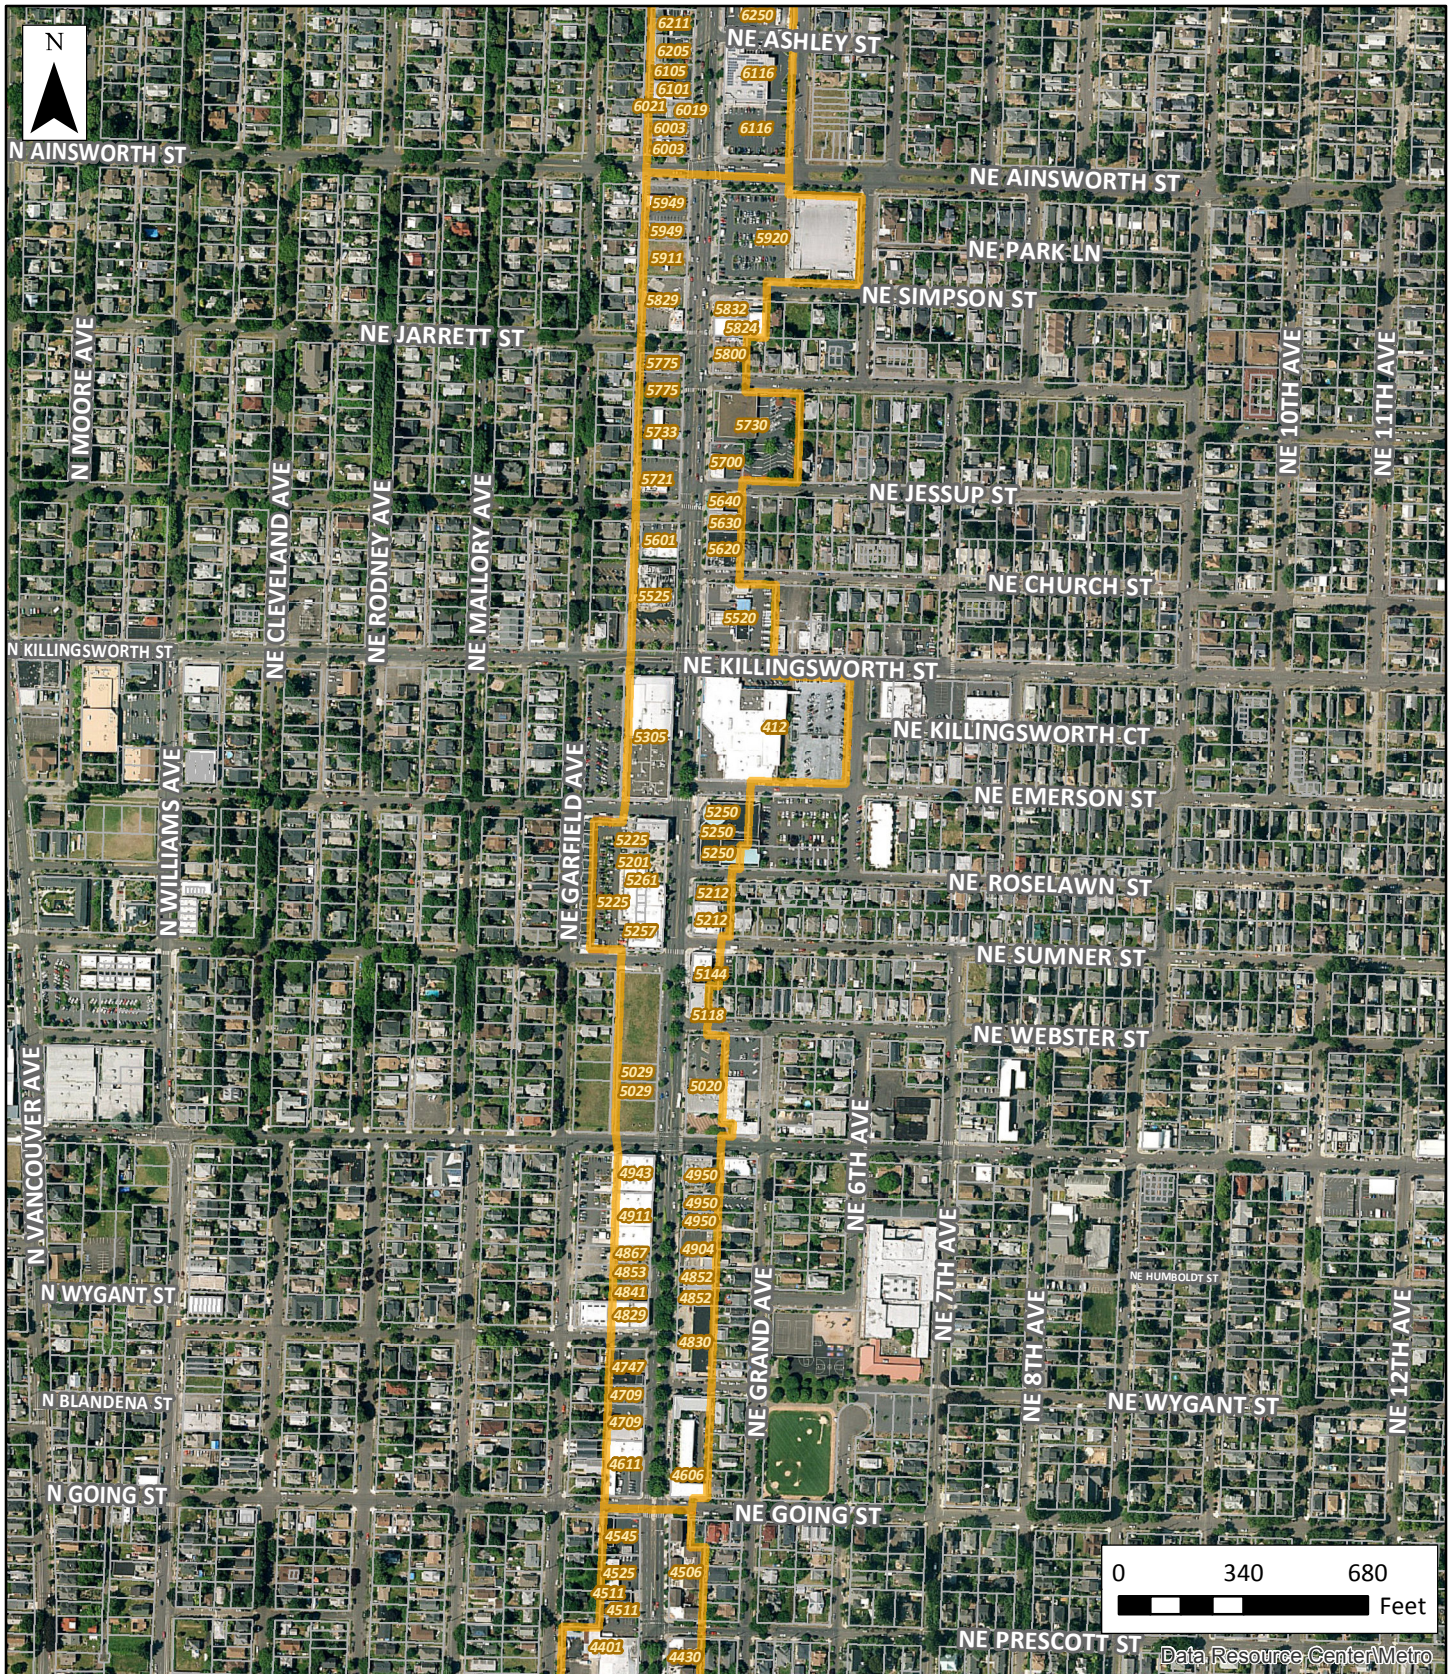

N.E. Martin Luther King Jr. Blvd., Portland (north)

Eligible for District Transformation Grants

ENTERPRISING PLACES

Eligible area

Property lines

METRO

Data Resource Center/Metro

N.E. Martin Luther King Jr. Blvd., Portland (middle)

Eligible for District Transformation Grants

-  Eligible area
-  Property lines

ENTERPRISING PLACES

Map saved 12/9/2014 at M:\plan\dr\projects\14060_Storefronts_Revitalization\MXD\Enterprising_Places_StorefrontArea.mxd

N.E. Martin Luther King Jr. Blvd., Portland (south)

Eligible for District Transformation Grants

ENTERPRISING PLACES

Eligible area

Property lines

METRO