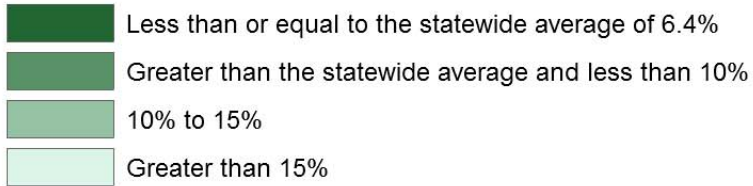

# September 2016 Unemployment Rate Not Seasonally Adjusted

## Unemployment Rate Range

The statewide unemployment rate for September 2016 is 6.4 percent.