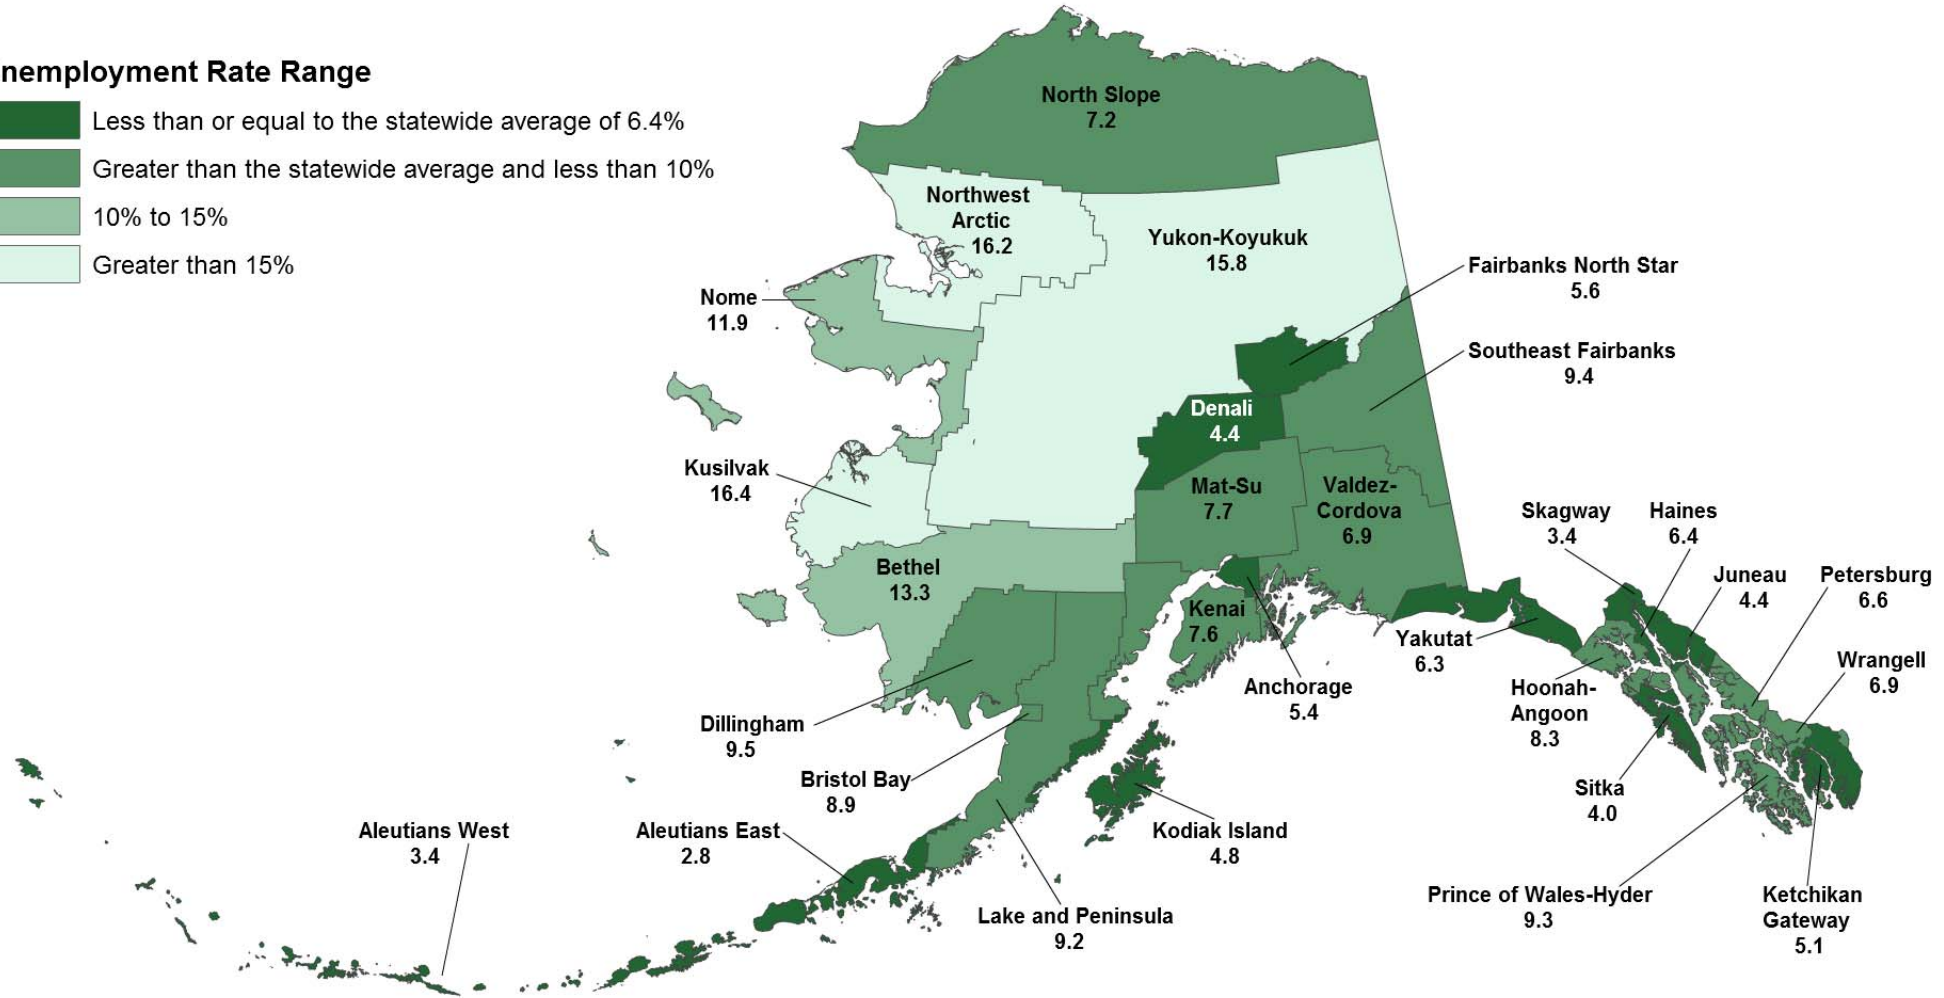

# September 2016 Unemployment Rate Not Seasonally Adjusted

## Unemployment Rate Range

The statewide unemployment rate for September 2016 is 6.4 percent.