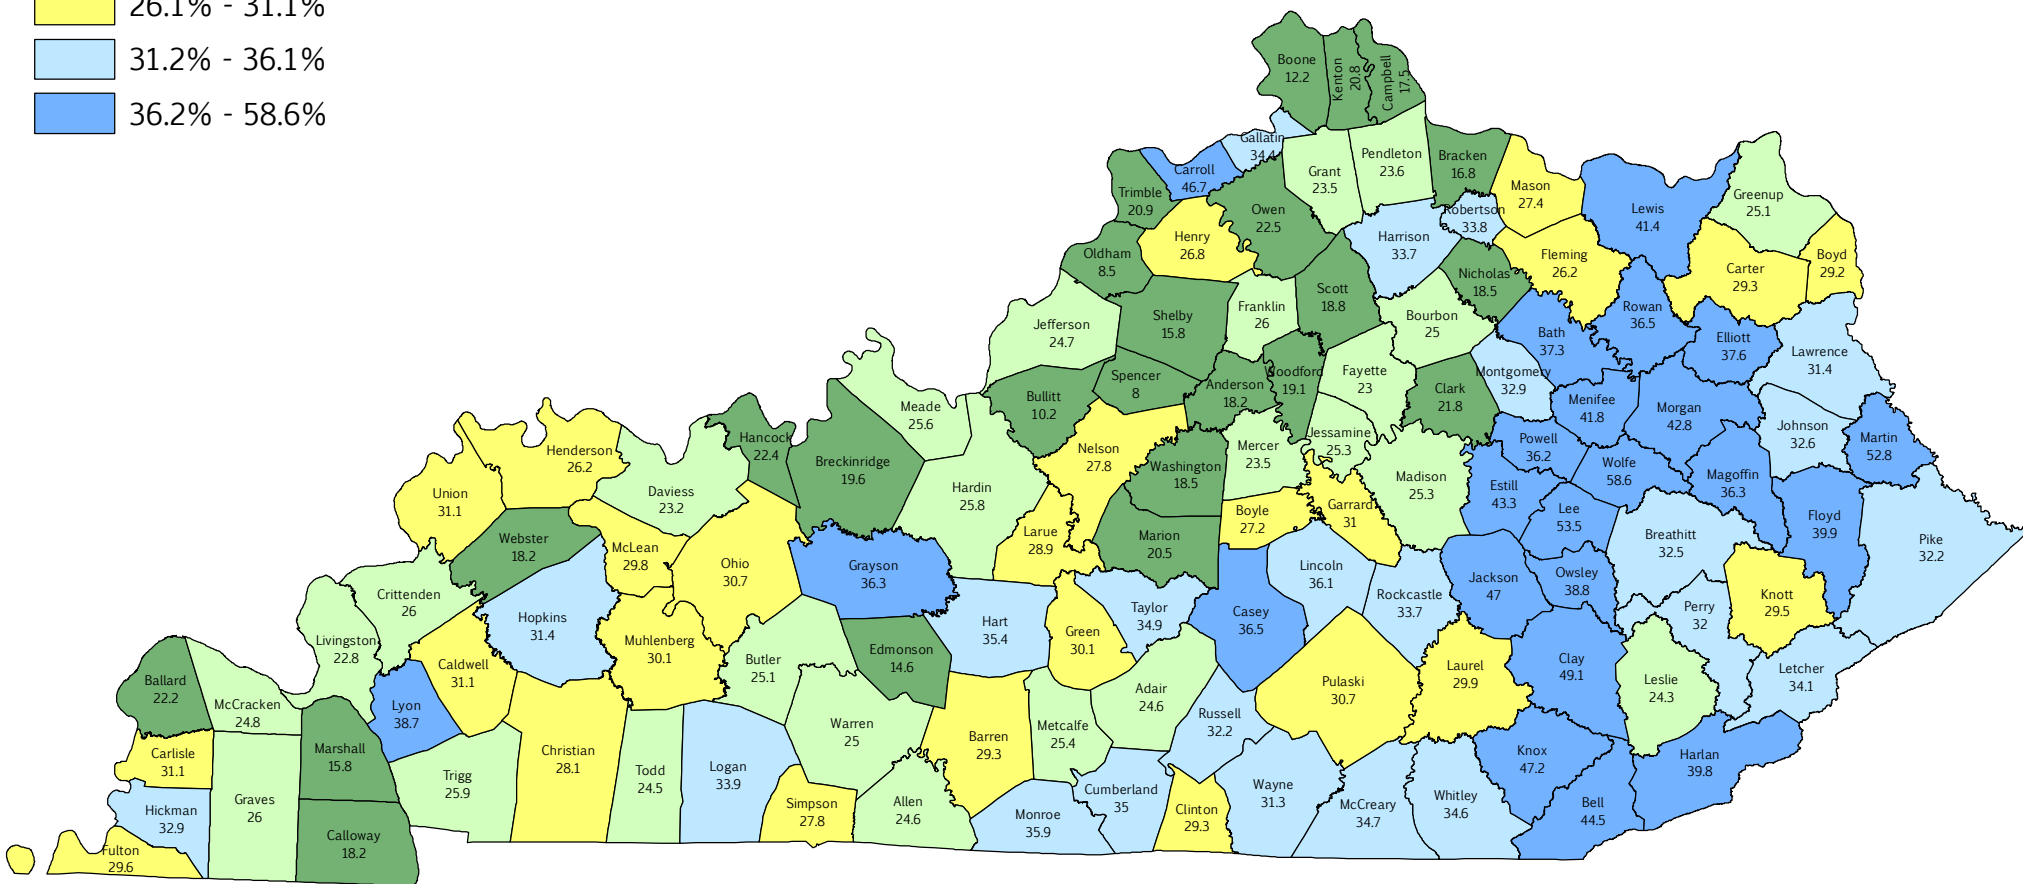

Poverty Levels Under 18 Years by County, 2013

American Community Survey, 2009-2013

Kentucky: 26.1%

Source: United States Census Bureau, American Community Survey, 2009-2013

Prepared by: Workforce Intelligence Branch, Office of Employment and Training, Kentucky Education and Workforce Development Cabinet