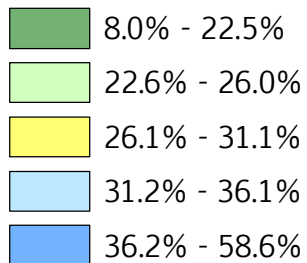

Poverty Levels Under 18 Years by County, 2013

American Community Survey, 2009-2013

Kentucky: 26.1%

Source: United States Census Bureau, American Community Survey, 2009-2013

Prepared by: Workforce Intelligence Branch, Office of Employment and Training, Kentucky Education and Workforce Development Cabinet