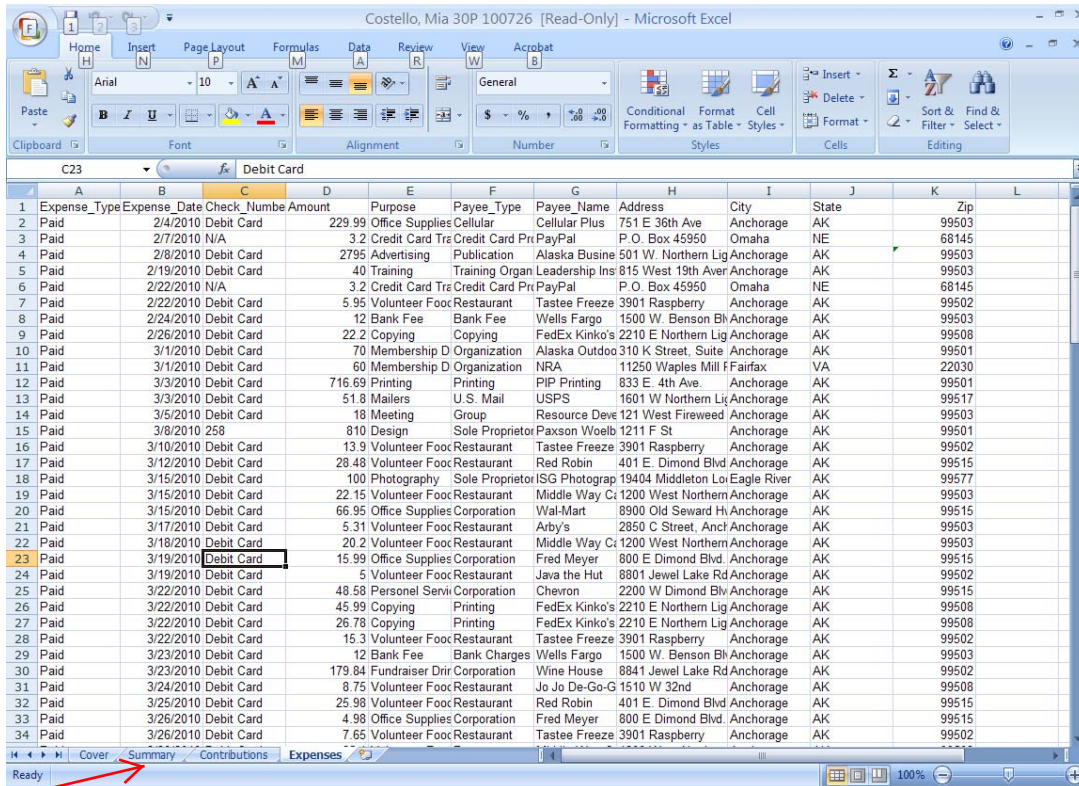

If you have trouble seeing the entire report, make sure to “maximize” all  of these buttons.

All pages of the report are now visible at the bottom of the screen.