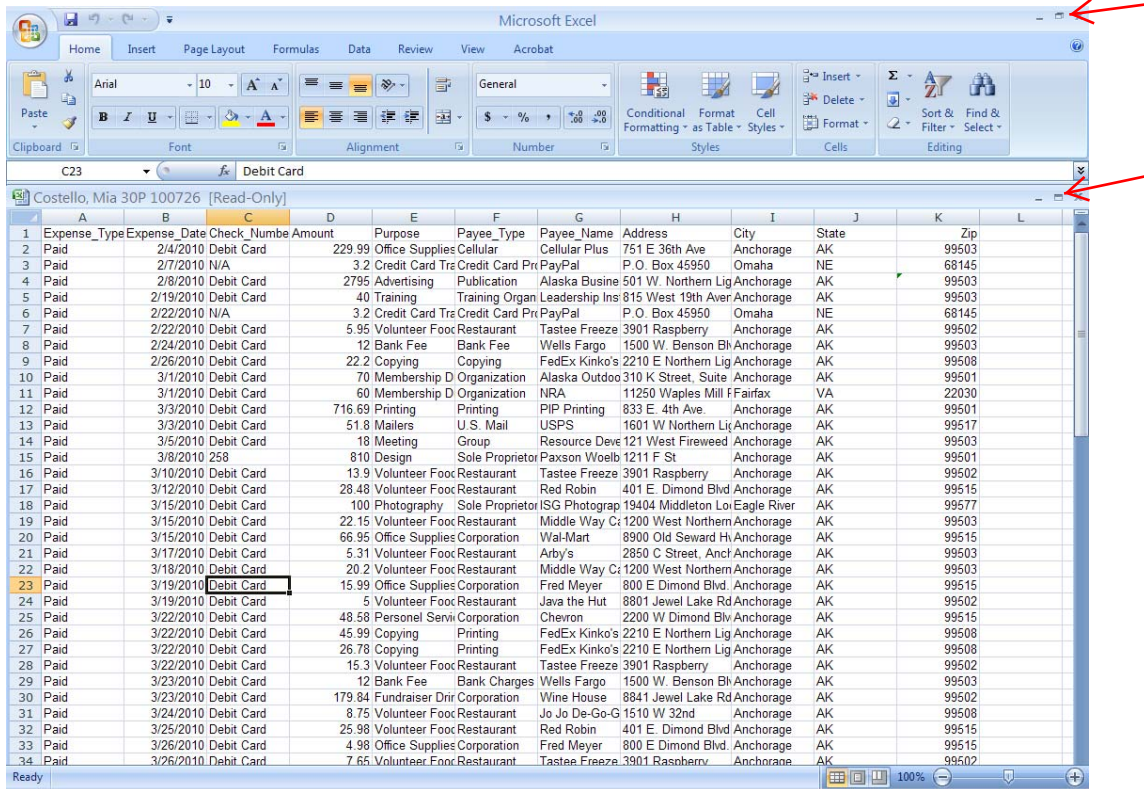

If you have trouble seeing the entire report, make sure to “maximize” all  of these buttons.

All pages of the report are now visible at the bottom of the screen.