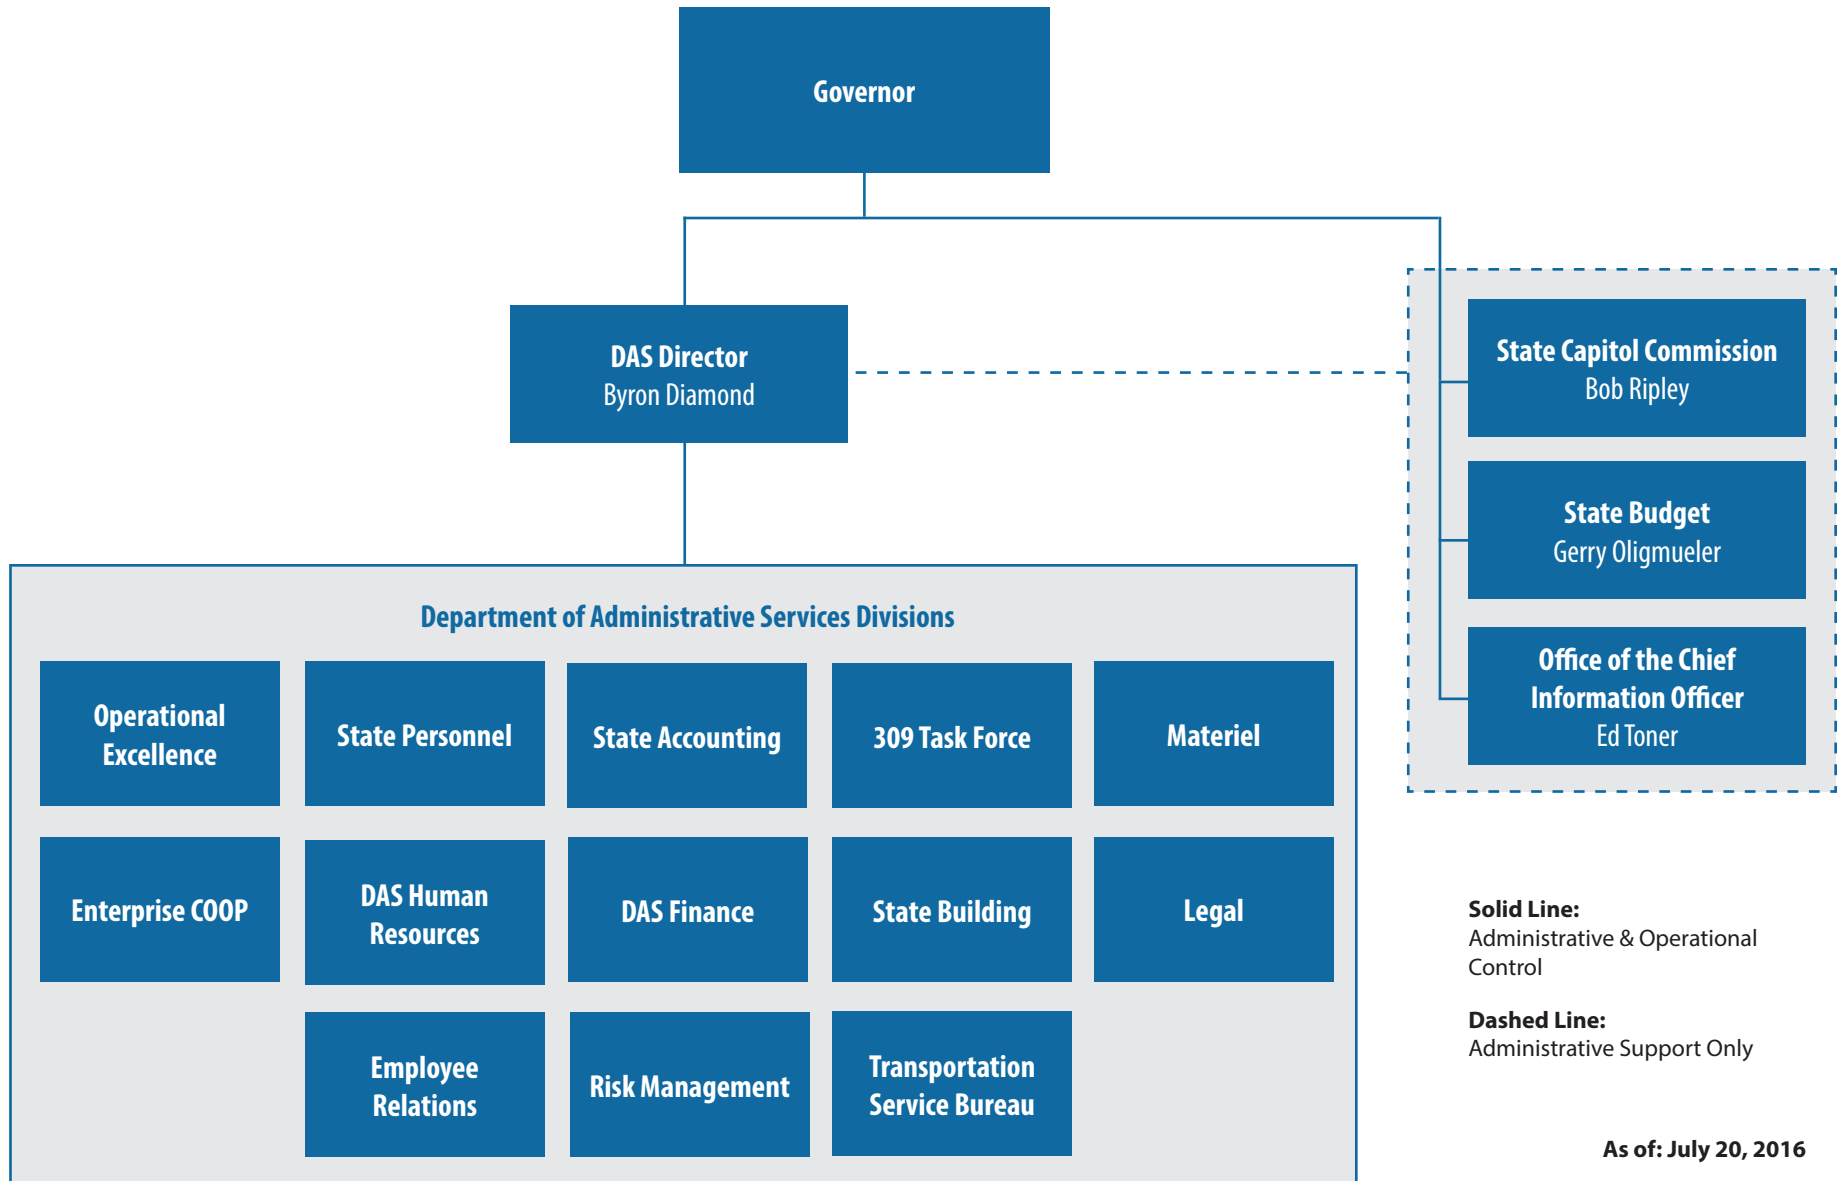

Organizational Structure

Department of Administrative Services
Divisions & Administrative Supported Agencies

Solid Line:
Administrative & Operational Control

Dashed Line:
Administrative Support Only