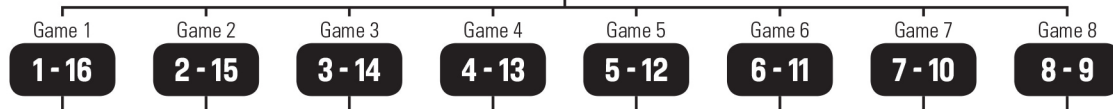

COMPETITION SYSTEM

EUROCUP WOMEN 2016/2017

REGULAR SEASON

Eight groups of 4 teams play in Round Robin system home & away.

ROUND OF 16

Home & Away – format

ROUND OF 8

Home & Away – format

+ 4 teams qualified from Euro League Women

QUARTER-FINALS

Home & Away – format

SEMI-FINALS

Home & Away – format

FINAL

Home & Away – format

Game 19