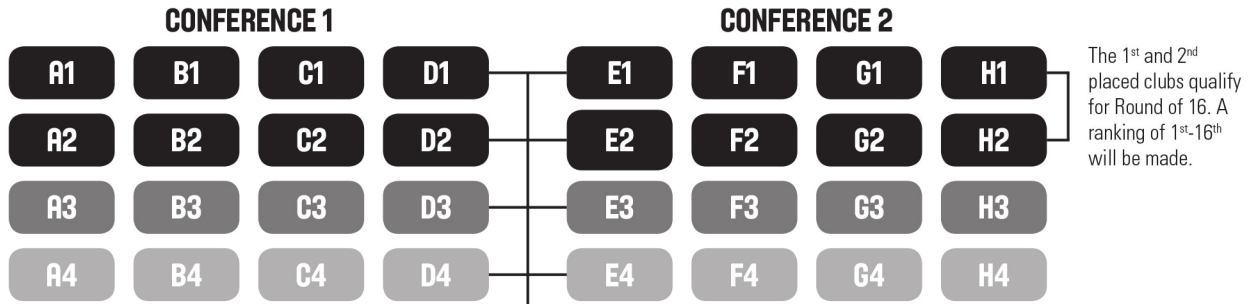

COMPETITION SYSTEM

EUROCUP WOMEN 2016/2017

REGULAR SEASON

Eight groups of 4 teams play in Round Robin system home & away.

ROUND OF 16

Home & Away – format

ROUND OF 8

Home & Away – format

+ 4 teams qualified from Euro League Women

QUARTER-FINALS

Home & Away – format

SEMI-FINALS

Home & Away – format

FINAL

Home & Away – format

Game 19