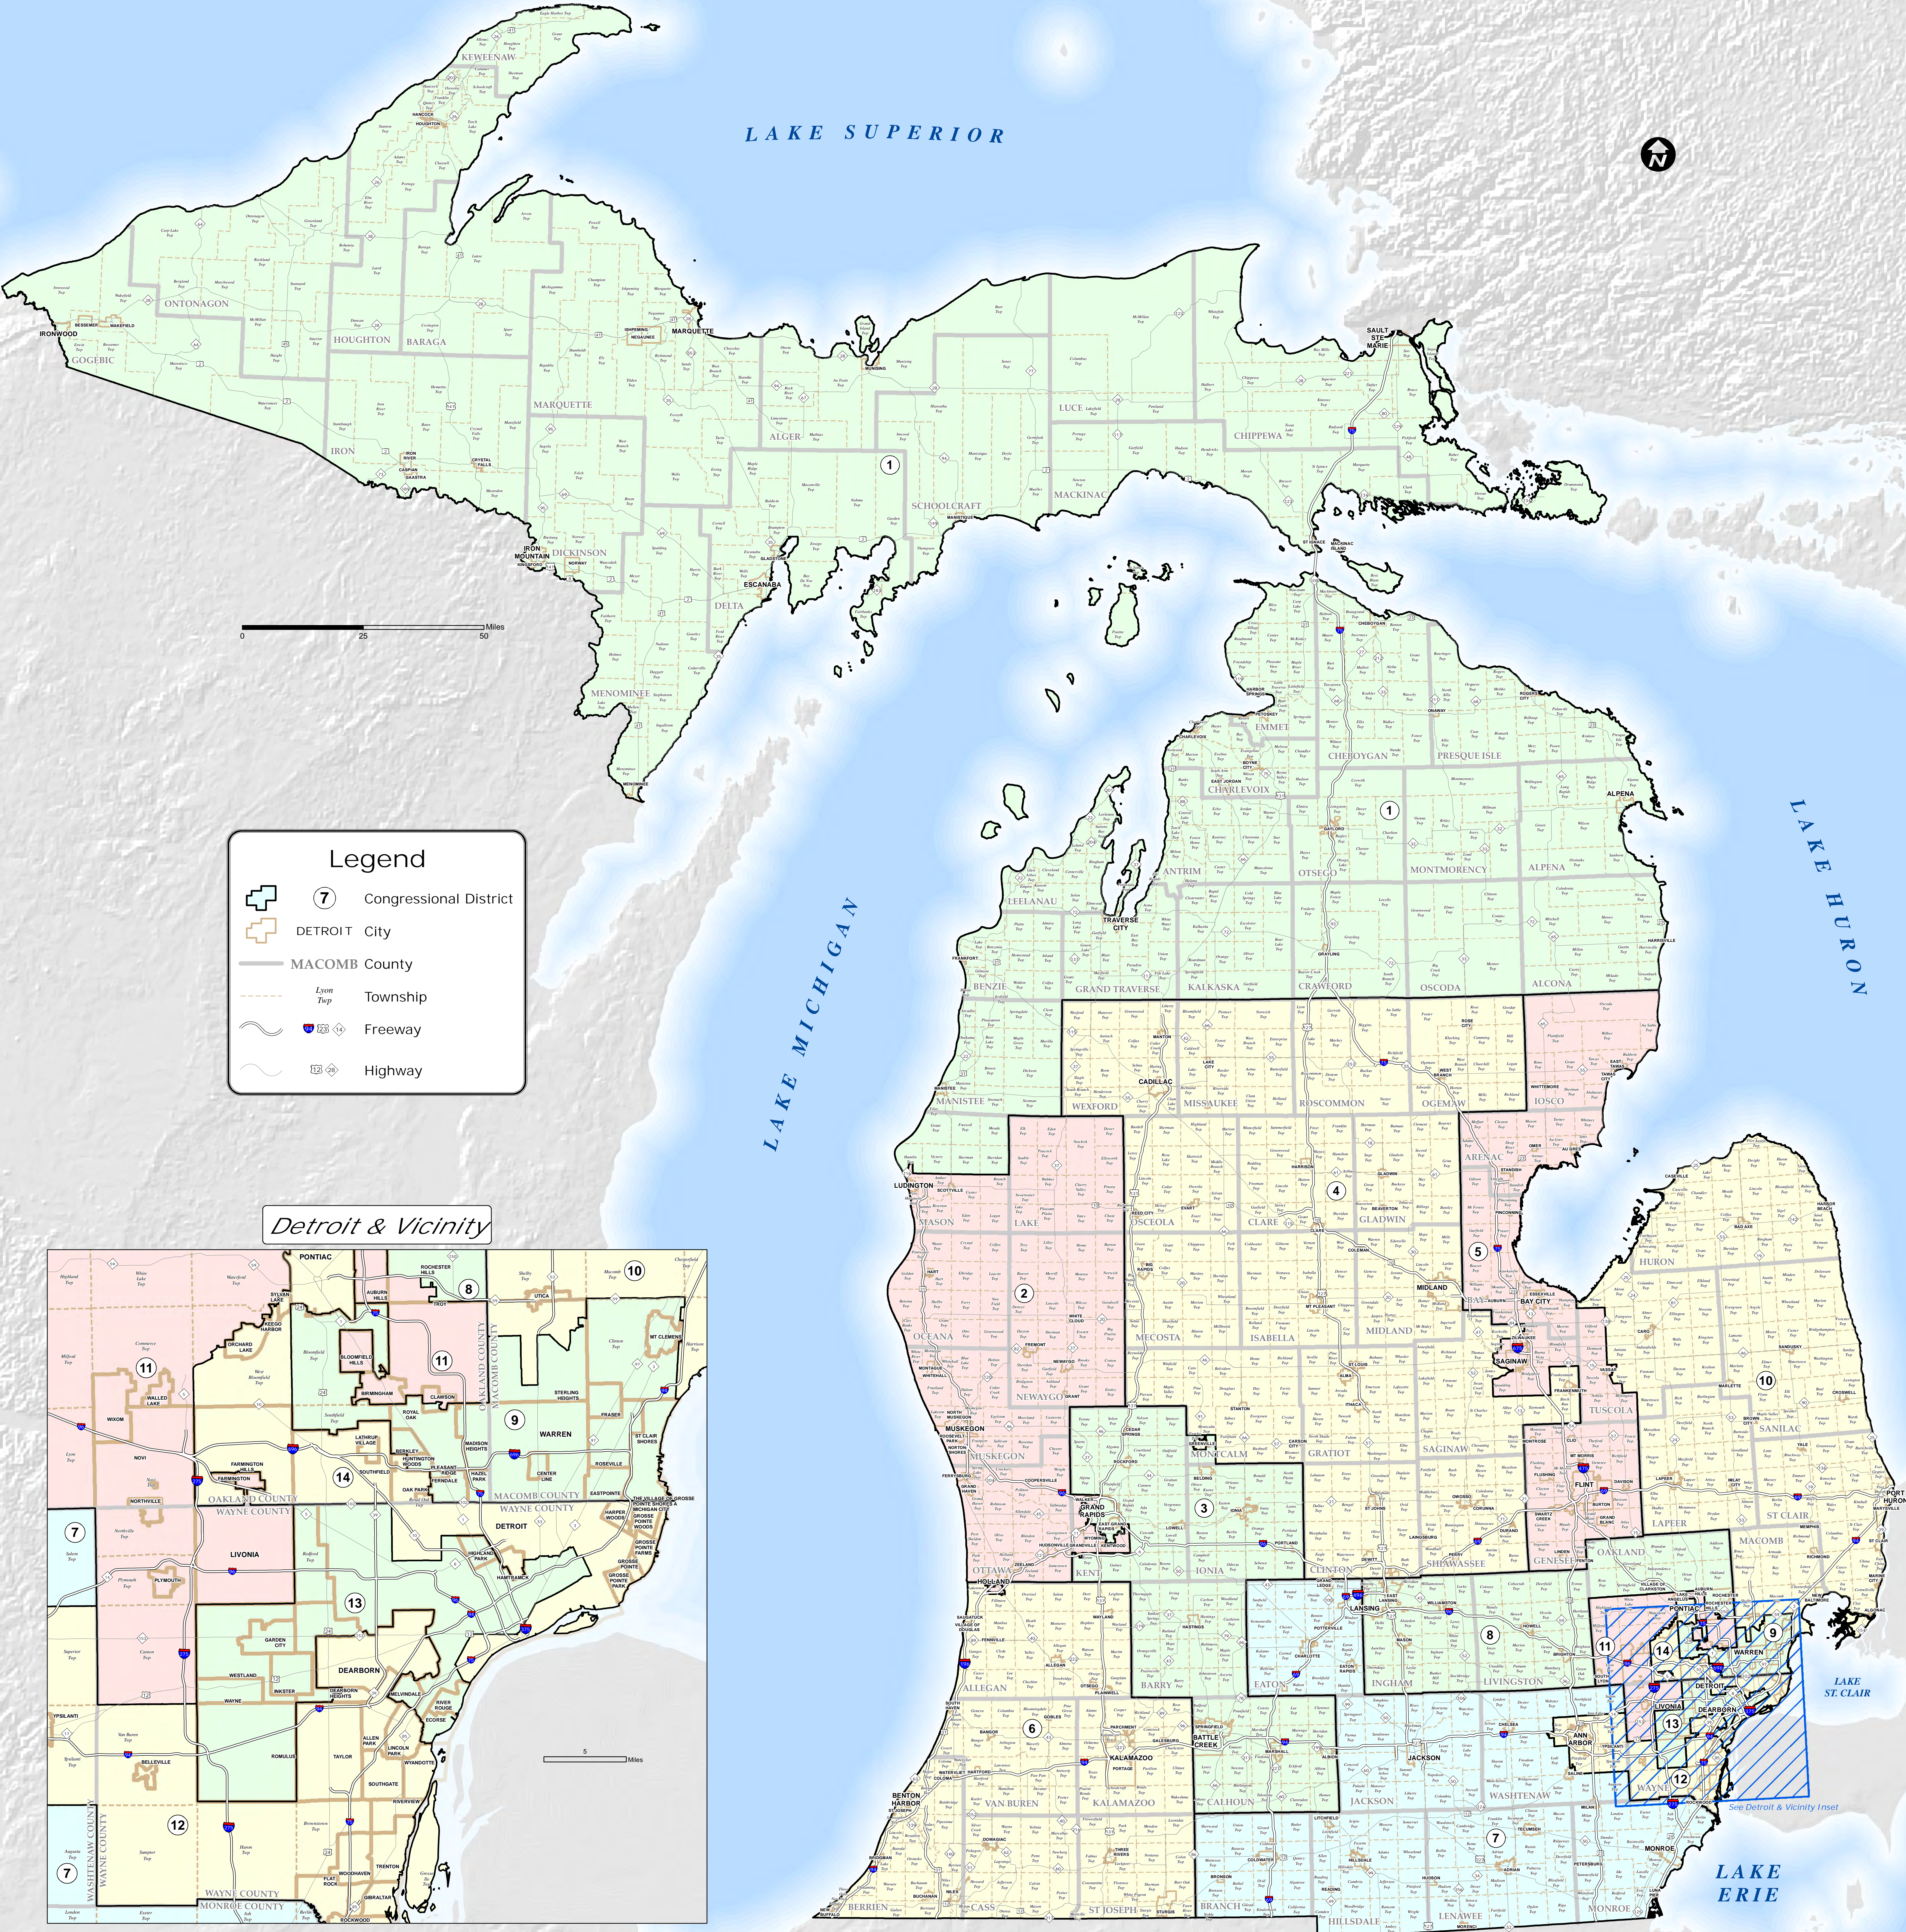

MICHIGAN'S 14 CONGRESSIONAL DISTRICTS

2011 Apportionment Plan

Legend

- 7 Congressional District
- DETROIT City
- MACOMB County
- Township
- Freeway
- Highway

Detroit & Vicinity