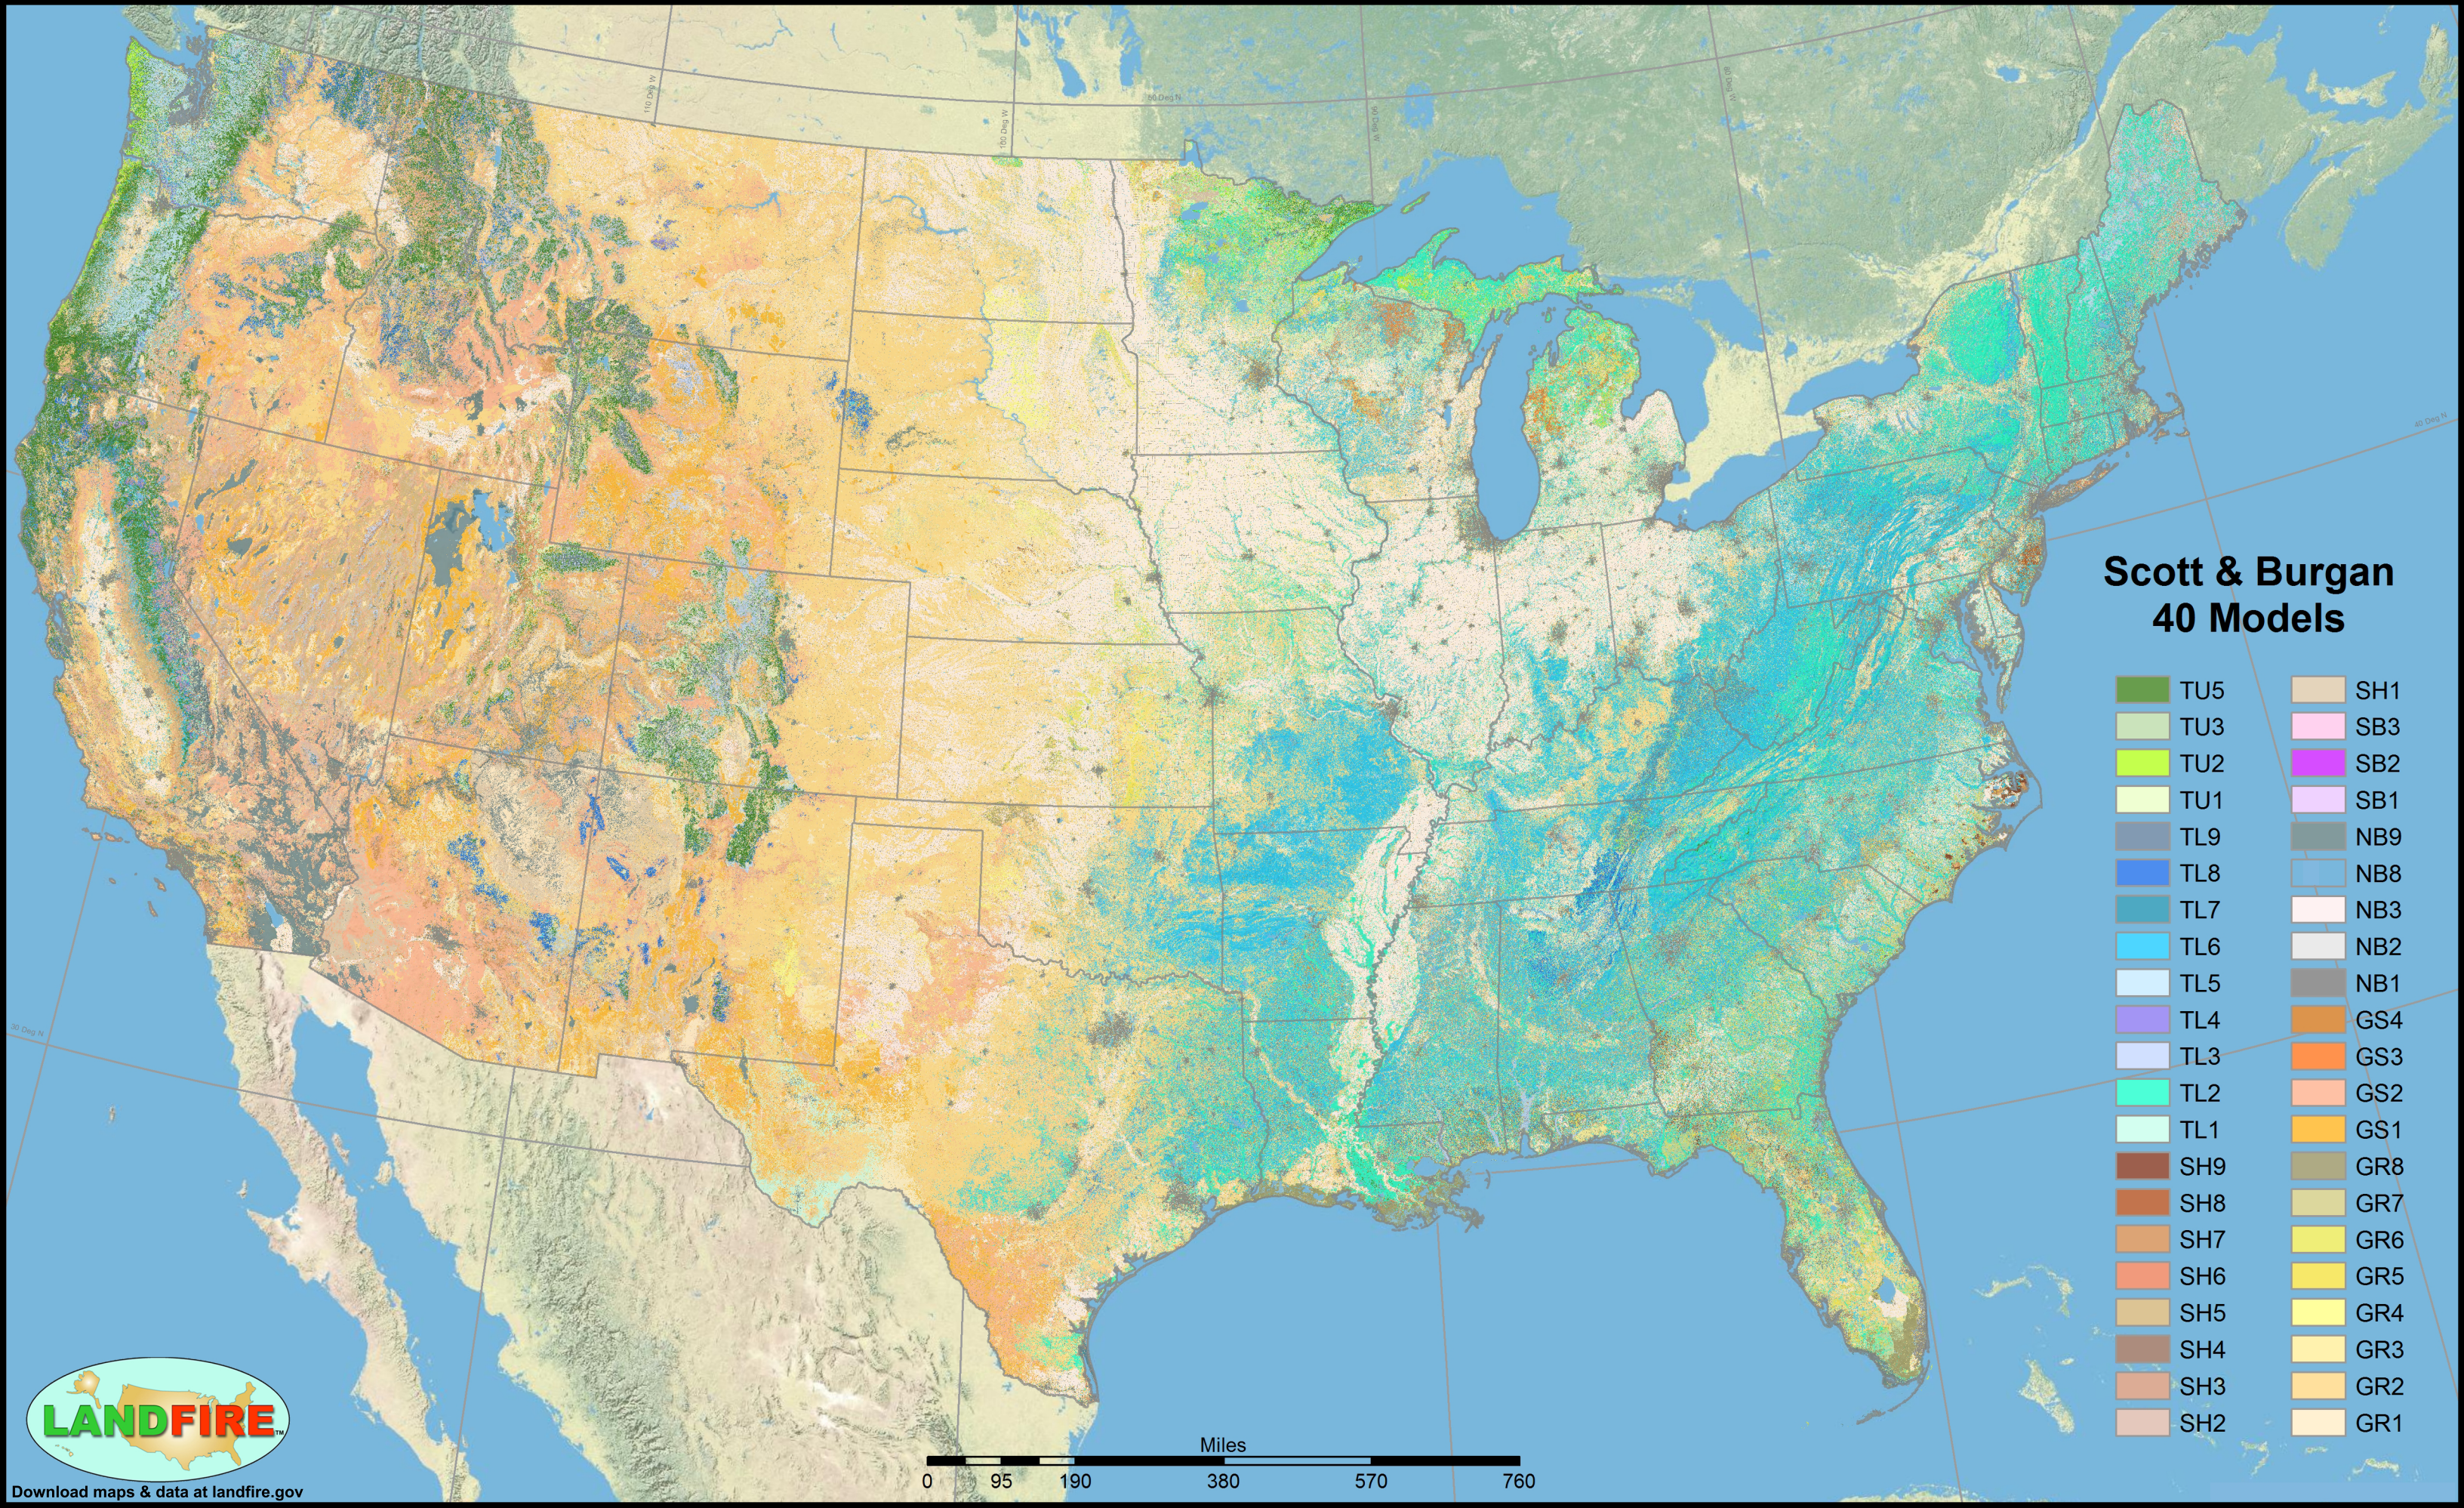

LANDFIRE: Fire Behavior Fuel Models (FBFM40)

Scott & Burgan 40 Models

- | | | | |
|--|-----|--|-----|
| | TU5 | | SH1 |
| | TU3 | | SB3 |
| | TU2 | | SB2 |
| | TU1 | | SB1 |
| | TL9 | | NB9 |
| | TL8 | | NB8 |
| | TL7 | | NB3 |
| | TL6 | | NB2 |
| | TL5 | | NB1 |
| | TL4 | | GS4 |
| | TL3 | | GS3 |
| | TL2 | | GS2 |
| | TL1 | | GS1 |
| | SH9 | | GR8 |
| | SH8 | | GR7 |
| | SH7 | | GR6 |
| | SH6 | | GR5 |
| | SH5 | | GR4 |
| | SH4 | | GR3 |
| | SH3 | | GR2 |
| | SH2 | | GR1 |