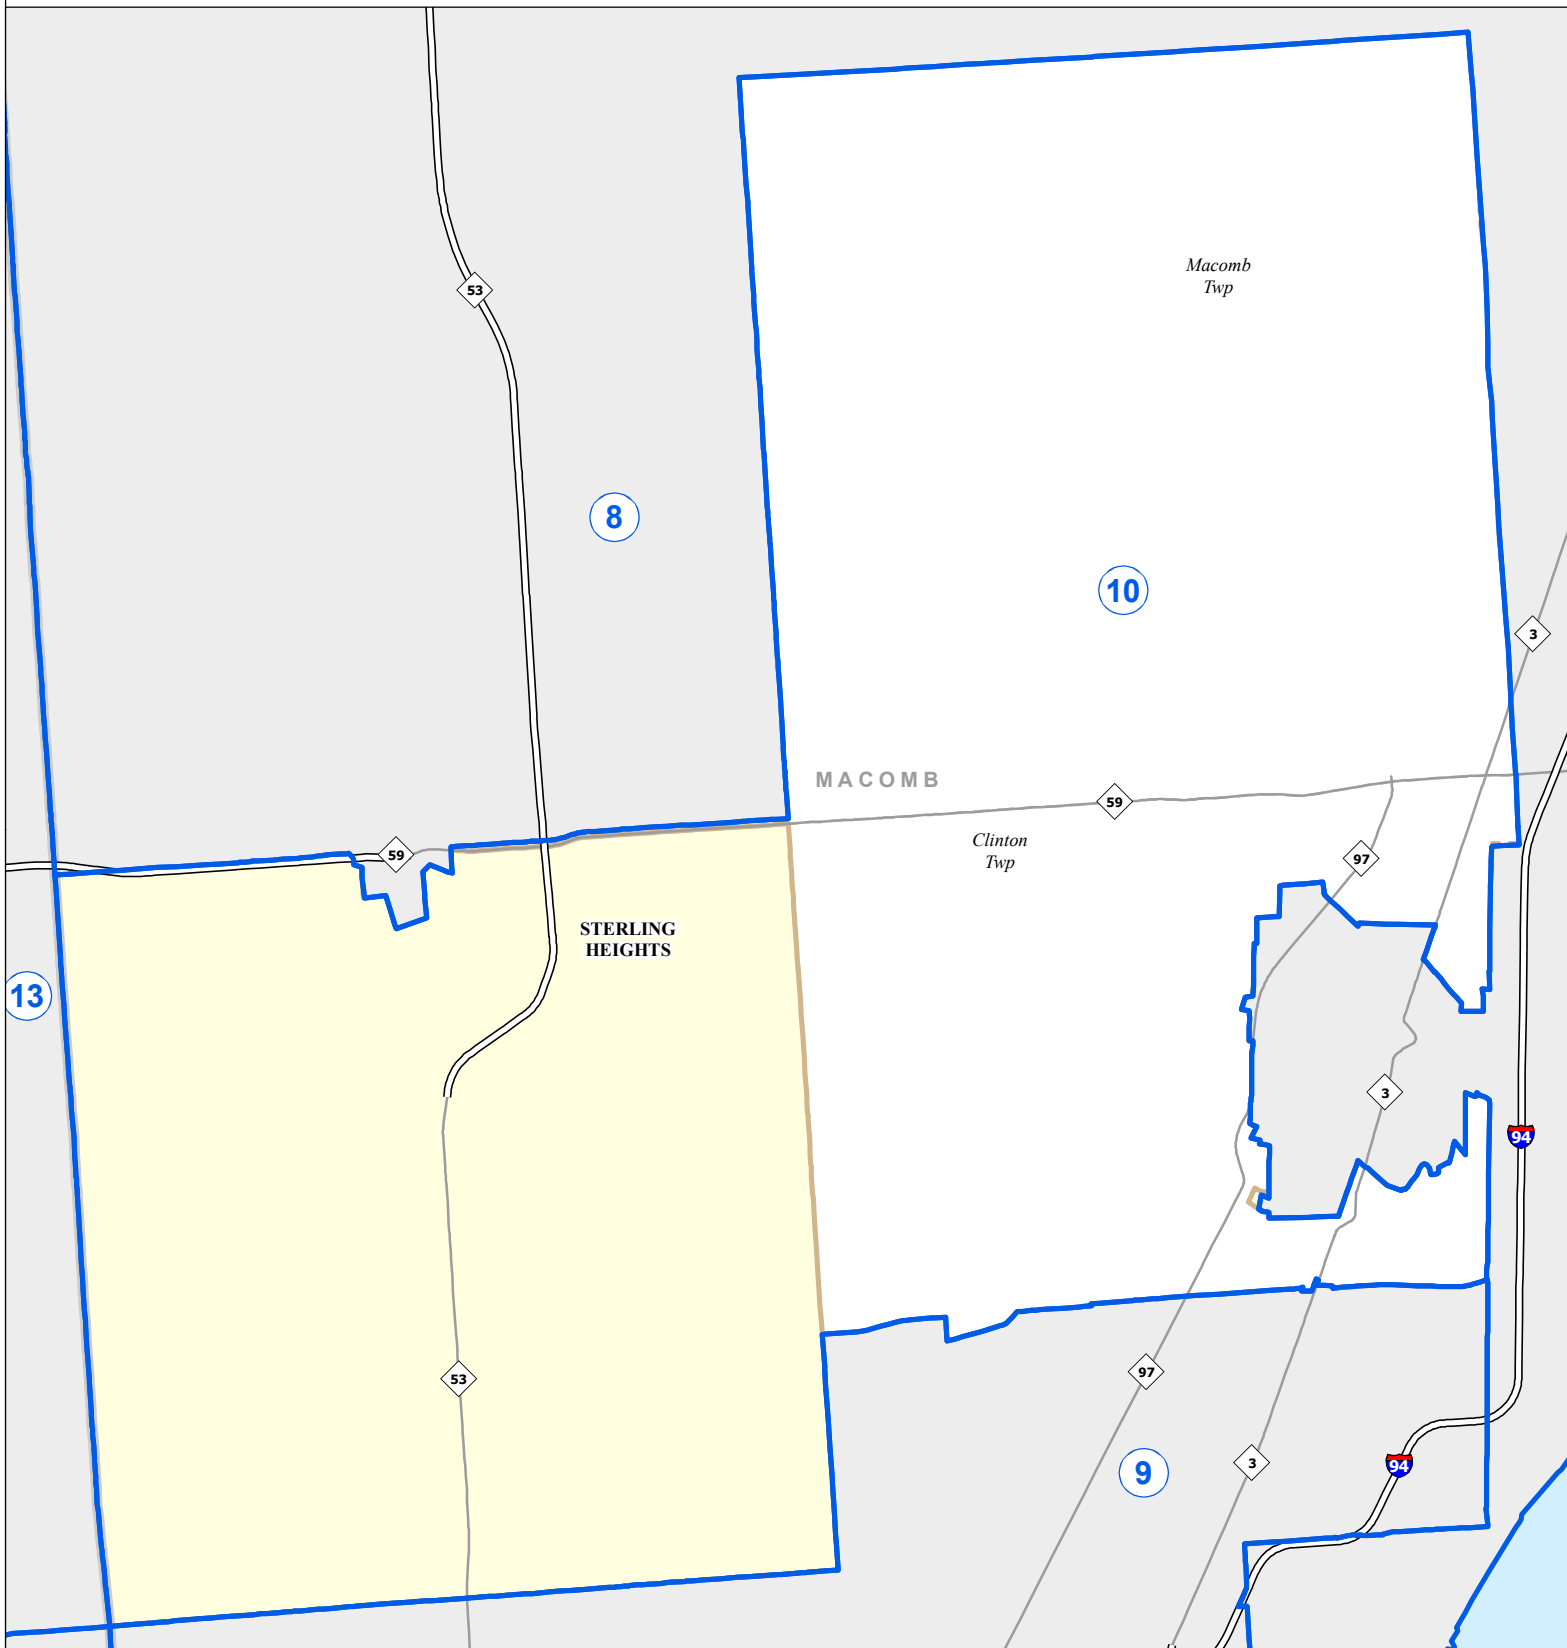

MICHIGAN SENATE DISTRICT 10

2011 Apportionment Plan

0 2.5 5 Miles

Produced by:
Center for Shared Solutions and Technology Partnerships
Michigan Department of Technology, Management, and Budget
12/19/11

Source: Base Map - Michigan Geographic Framework v11a
Legislative District Boundaries - 2011 Apportionment Plan (as enacted by PA 129 of 2011)

Legend					
	Senate District		County		Freeway
	City		Township		Highway

Michigan State Senate

DISTRICT 10

Macomb County (part)
Clinton Township (part)
Macomb Township
Sterling Heights city

Published pursuant to Public Act 129 of 2011
Produced by the Michigan Bureau of Elections
Michigan Department of State
January 2012