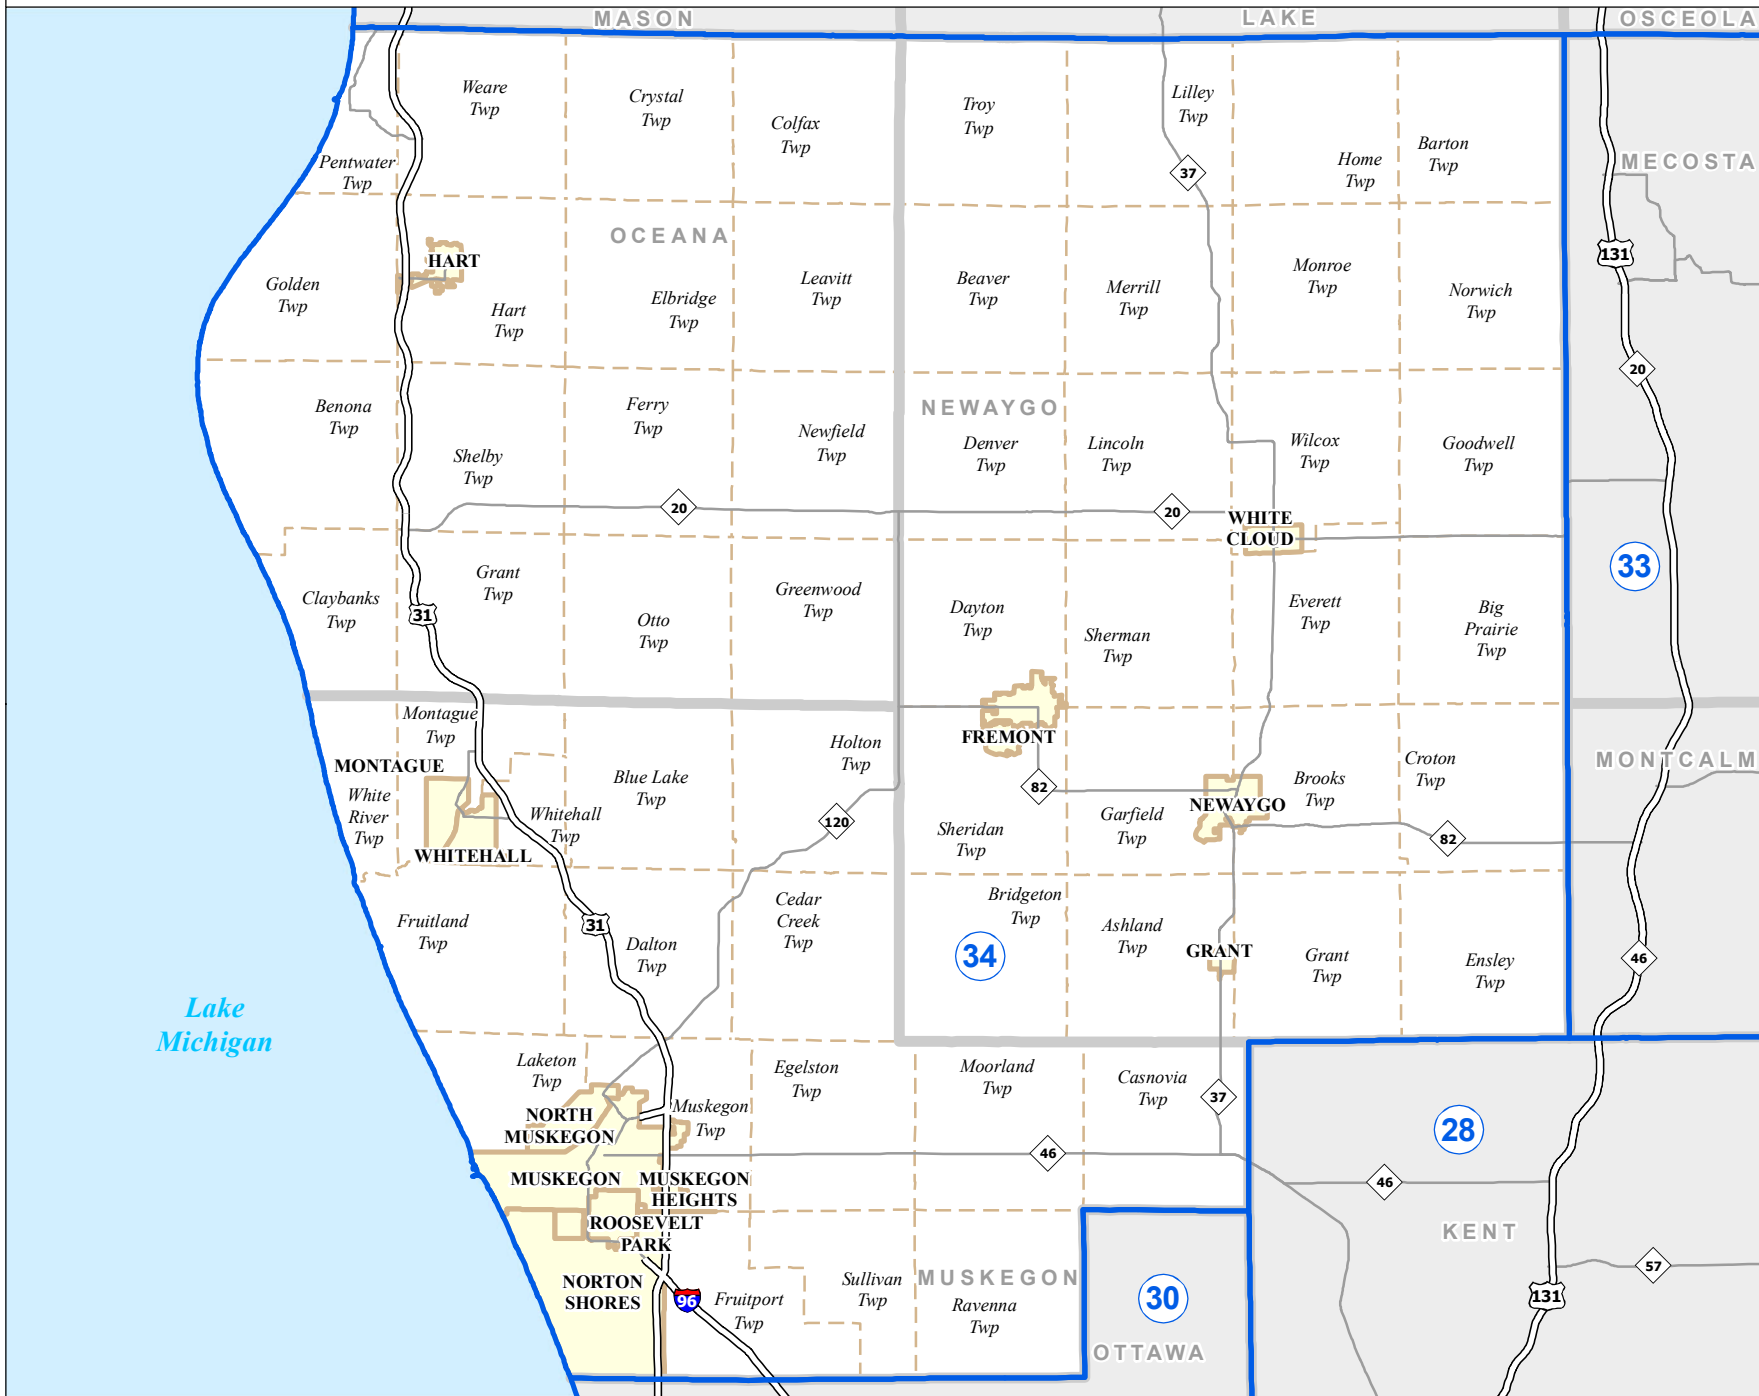

MICHIGAN SENATE DISTRICT 34

2011 Apportionment Plan

Legend

- Senate District
- City
- County
- Township
- Freeway
- Highway

Source:
 Base Map:
 Michigan Geographic Framework v11a
 Legislative District Boundaries:
 2011 Apportionment Plan
 (as enacted by PA 129 of 2011)

Michigan State Senate

DISTRICT 34

Muskegon County
Newaygo County
Oceana County

Published pursuant to Public Act 129 of 2011
Produced by the Michigan Bureau of Elections
Michigan Department of State
January 2012