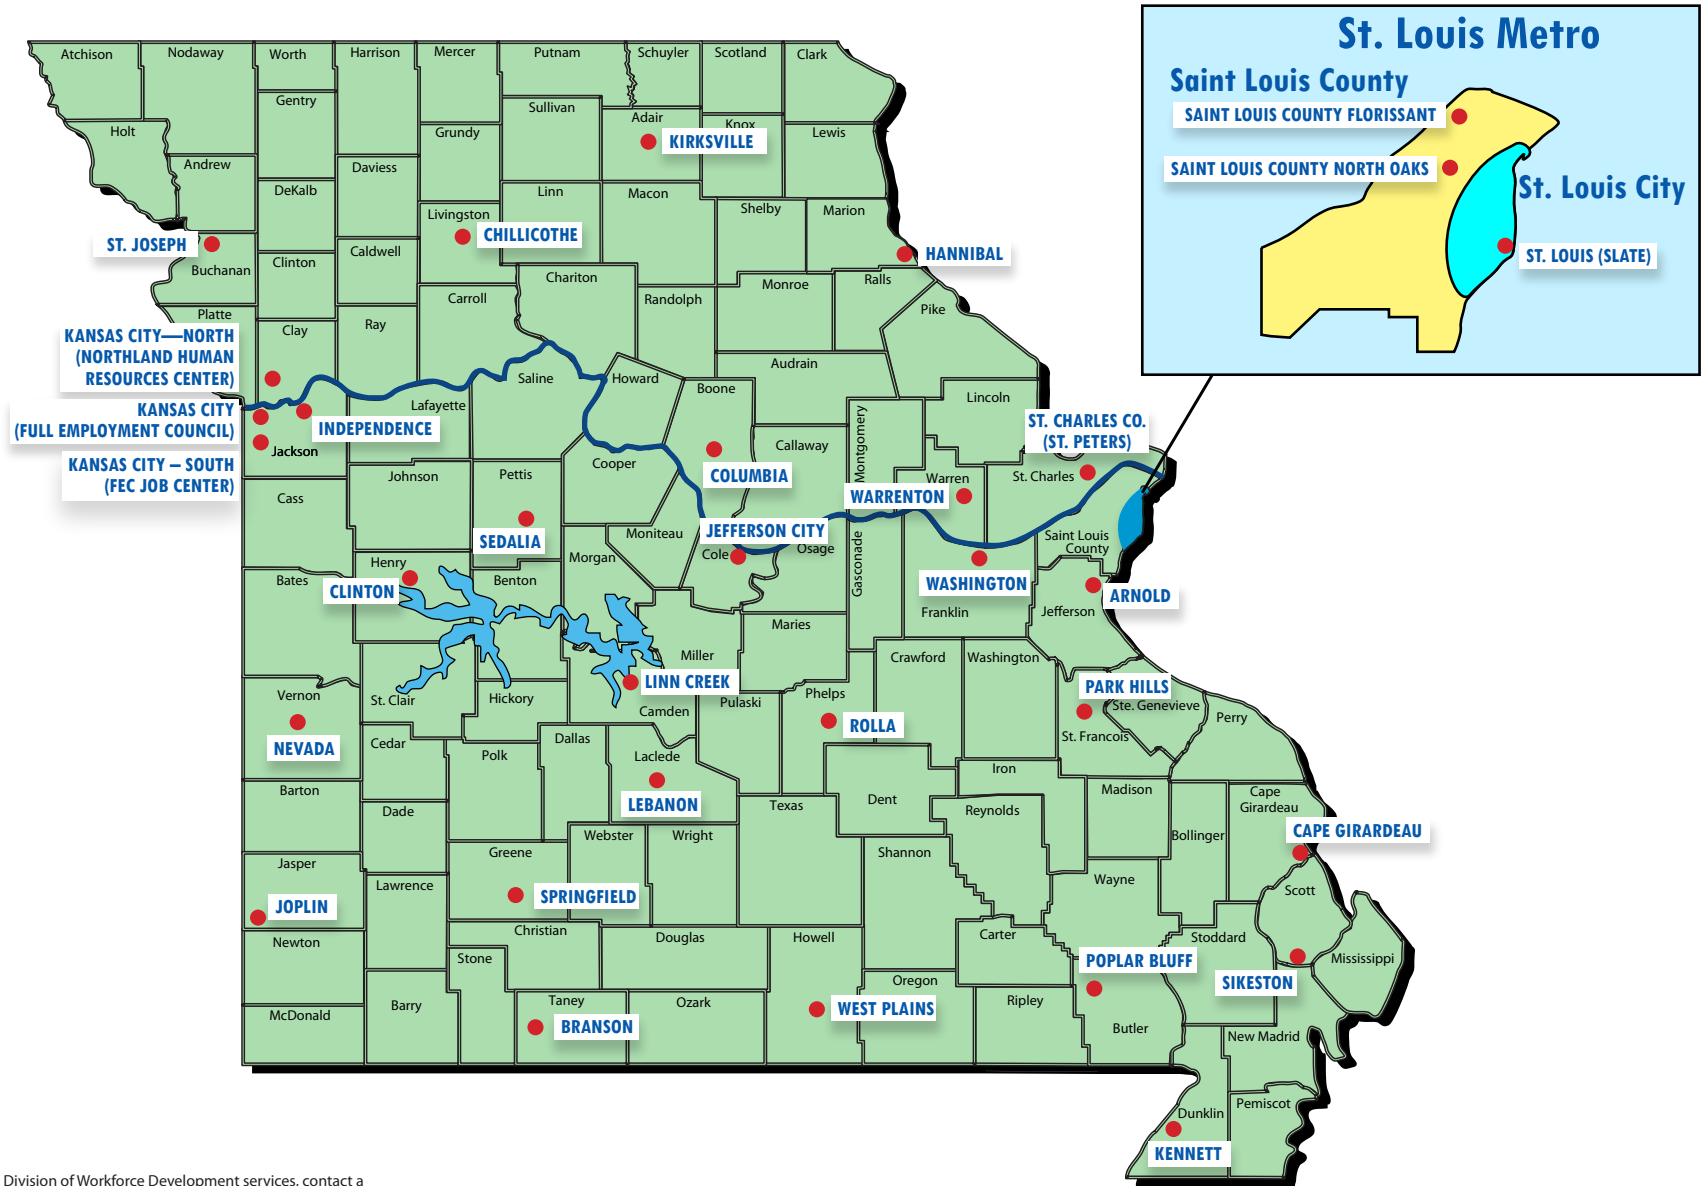

Full-service, One-Stop Missouri Job Centers

Missouri Division of Workforce Development
Job Centers' address and phone on reverse

For additional information about Missouri Division of Workforce Development services, contact a Missouri Job Center near you. Locations and additional information are available at jobs.mo.gov or (888) 728-JOBS (5627).