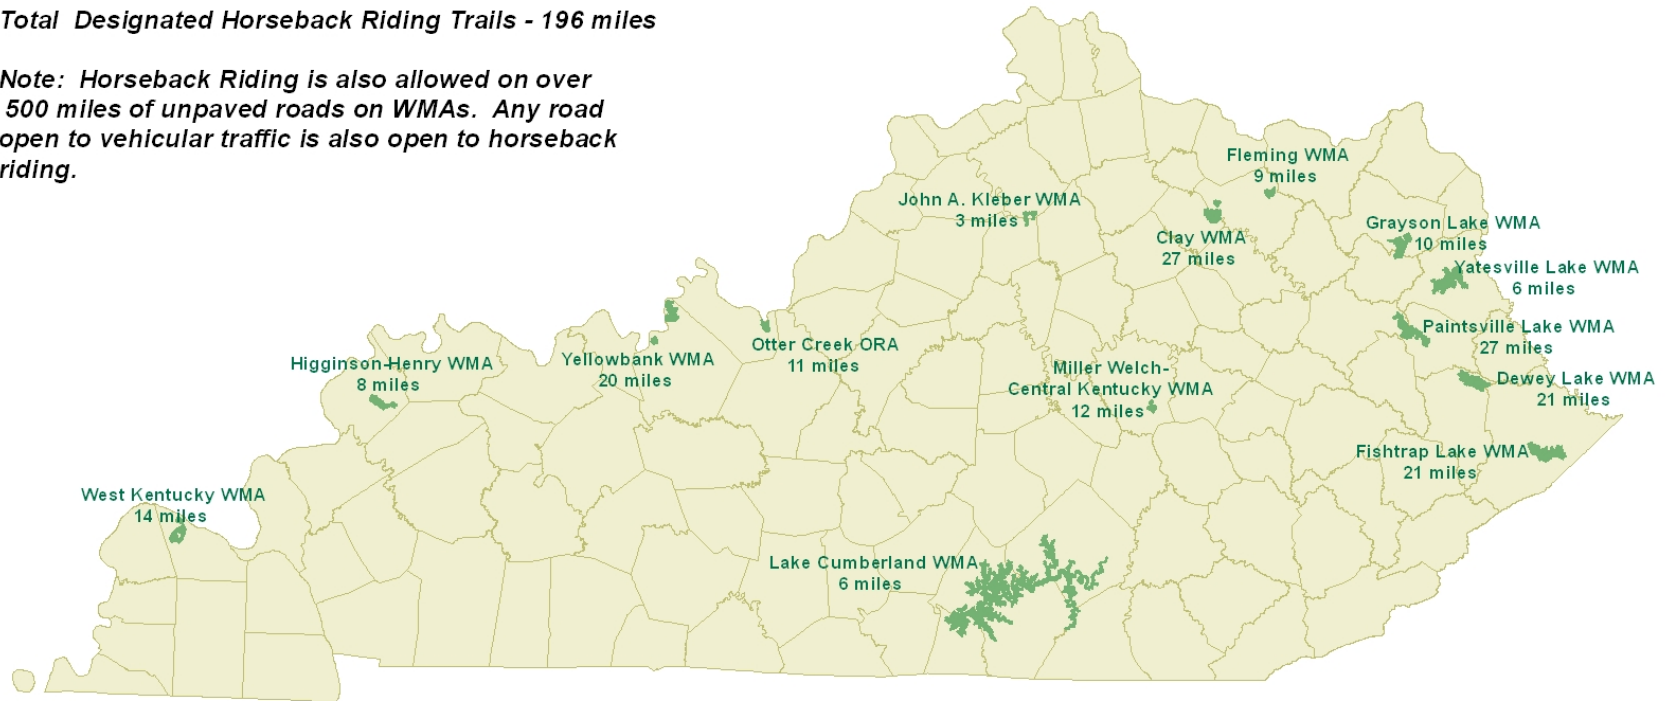

# Designated Horse Trails on WMA's and Otter Creek Outdoor Recreation Area

## Legend

-  WMA's with horse trails
-  County Boundary

Click on the areas below for  
More information and trail maps

**Total Designated Horseback Riding Trails - 196 miles**

**Note:** Horseback Riding is also allowed on over 500 miles of unpaved roads on WMAs. Any road open to vehicular traffic is also open to horseback riding.