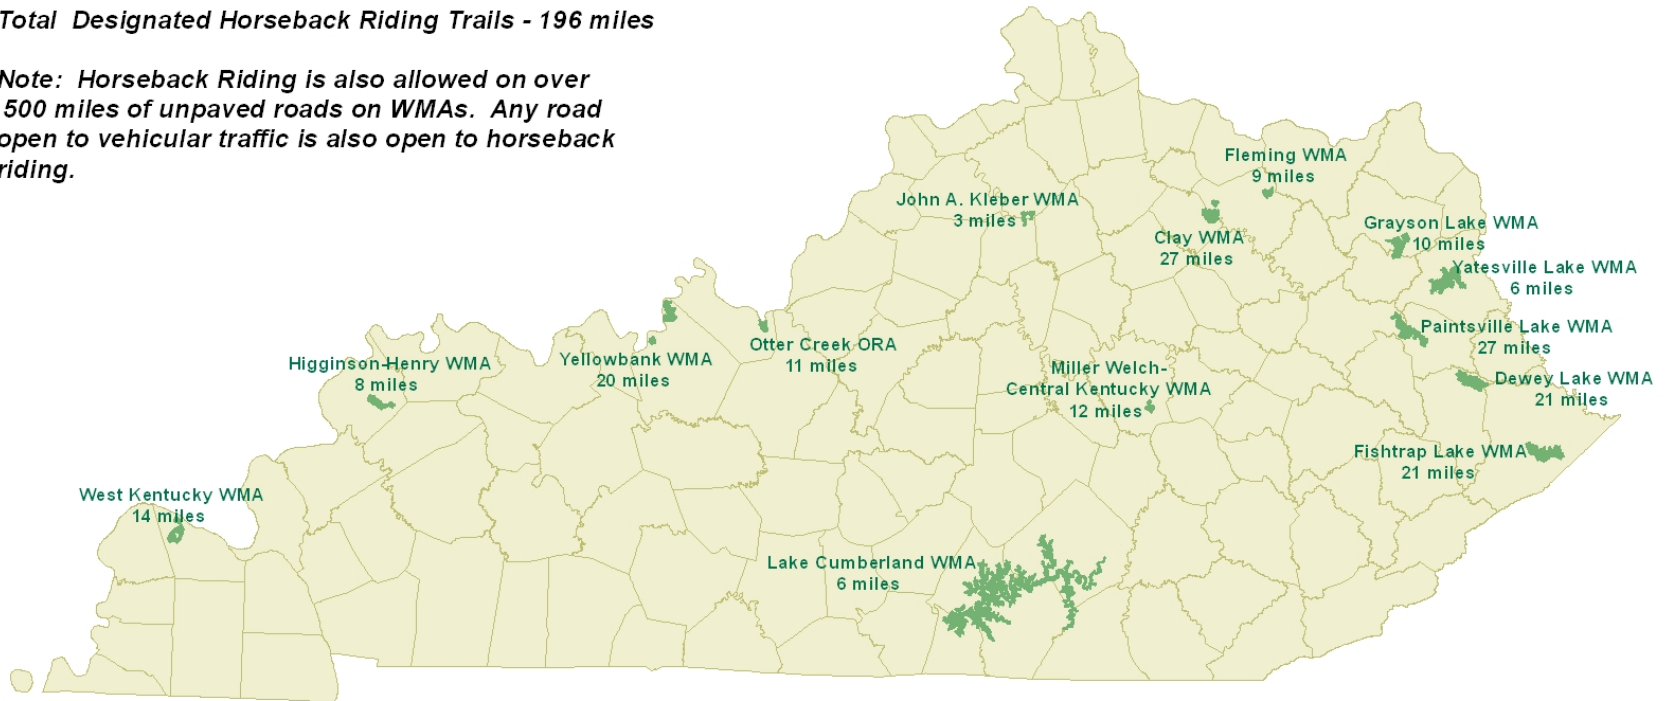

Designated Horse Trails on WMA's and Otter Creek Outdoor Recreation Area

Legend

- WMA's with horse trails
- County Boundary

Click on the areas below for detailed maps.

Total Designated Horseback Riding Trails - 196 miles

Note: Horseback Riding is also allowed on over 500 miles of unpaved roads on WMAs. Any road open to vehicular traffic is also open to horseback riding.

1:2,800,000

8/26/2011