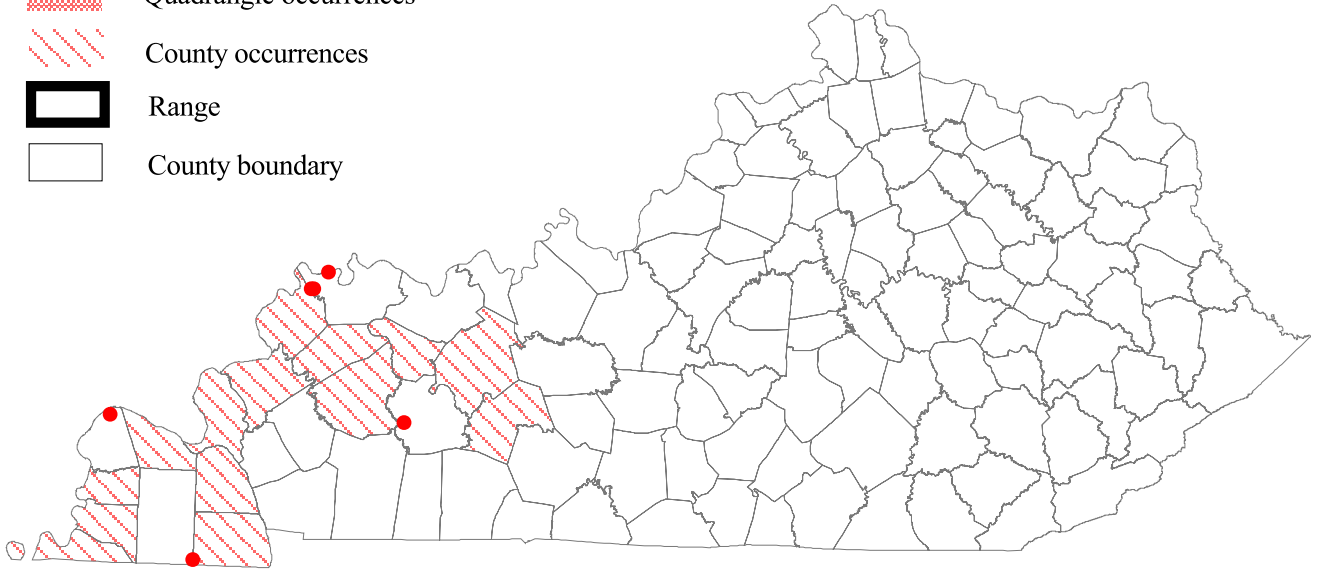

-  Point occurrences
-  Quadrangle occurrences
-  County occurrences
-  Range
-  County boundary

All Occurrences

1984 to Present

Rafinesque's Big-eared Bat

Corynorhinus rafinesquii

(Data current as of May 11, 2005)

- Point occurrences
- ▨ Quadrangle occurrences
- ▨ County occurrences
- ▭ Range
- ▭ County boundary

All Occurrences

1984 to Present

Southeastern Myotis

Myotis austroriparius

(Data current as of May 11, 2005)

- Point occurrences
- ▨ Quadrangle occurrences
- ▨ County occurrences
- ▭ Range
- ▭ County boundary

All Occurrences

1984 to Present

Swamp Rabbit

Sylvilagus aquaticus

(Data current as of May 11, 2005)

- Point occurrences
- ▨ Quadrangle occurrences
- ▨ County occurrences
- ▭ Range
- ▭ County boundary

All Occurrences

1984 to Present

Virginia Big-eared Bat

Corynorhinus townsendii virginianus

(Data current as of May 11, 2005)