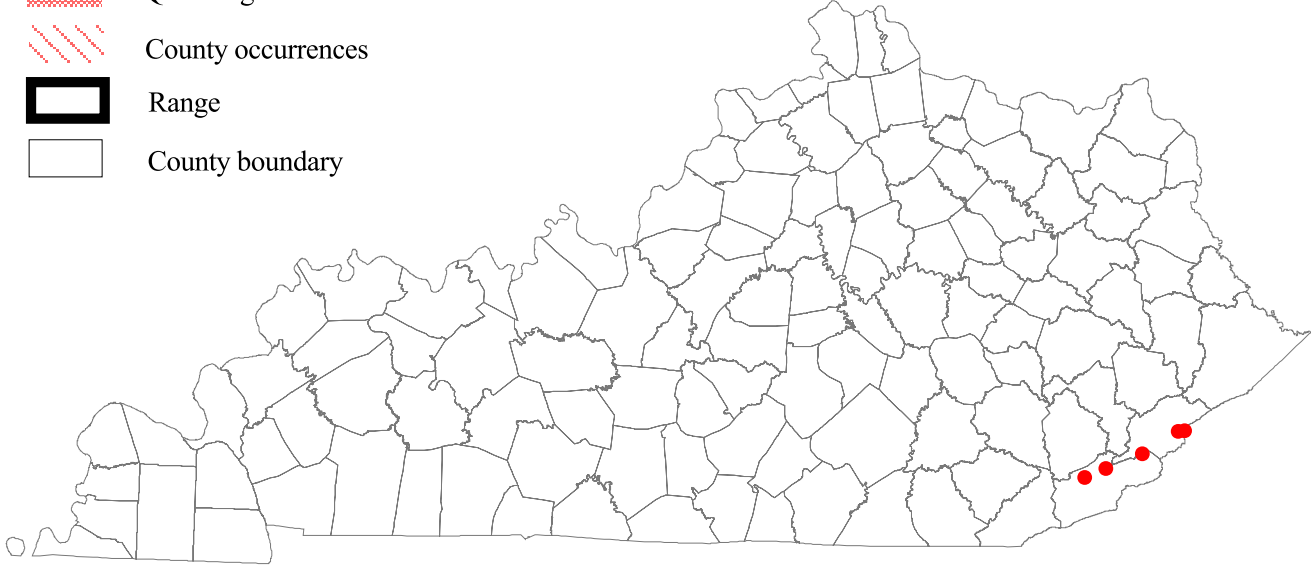

-  Point occurrences
-  Quadrangle occurrences
-  County occurrences
-  Range
-  County boundary

All Occurrences

1984 to Present

Kentucky Red-backed Vole

Clethrionomys gapperi maurus

(Data current as of May 11, 2005)

- Point occurrences
- ▨ Quadrangle occurrences
- ▨ County occurrences
- ▭ Range
- ▭ County boundary

All Occurrences

1984 to Present

Long-tailed Or Rock Shrew

Sorex dispar blitchi

(Data current as of May 11, 2005)

-  Point occurrences
-  Quadrangle occurrences
-  County occurrences
-  Range
-  County boundary

All Occurrences

1984 to Present

Rafinesque's Big-eared Bat

Corynorhinus rafinesquii

(Data current as of May 11, 2005)

- Point occurrences
- ▨ Quadrangle occurrences
- ▨ County occurrences
- ▭ Range
- ▭ County boundary

All Occurrences

1984 to Present

Southeastern Myotis

Myotis austroriparius

(Data current as of May 11, 2005)