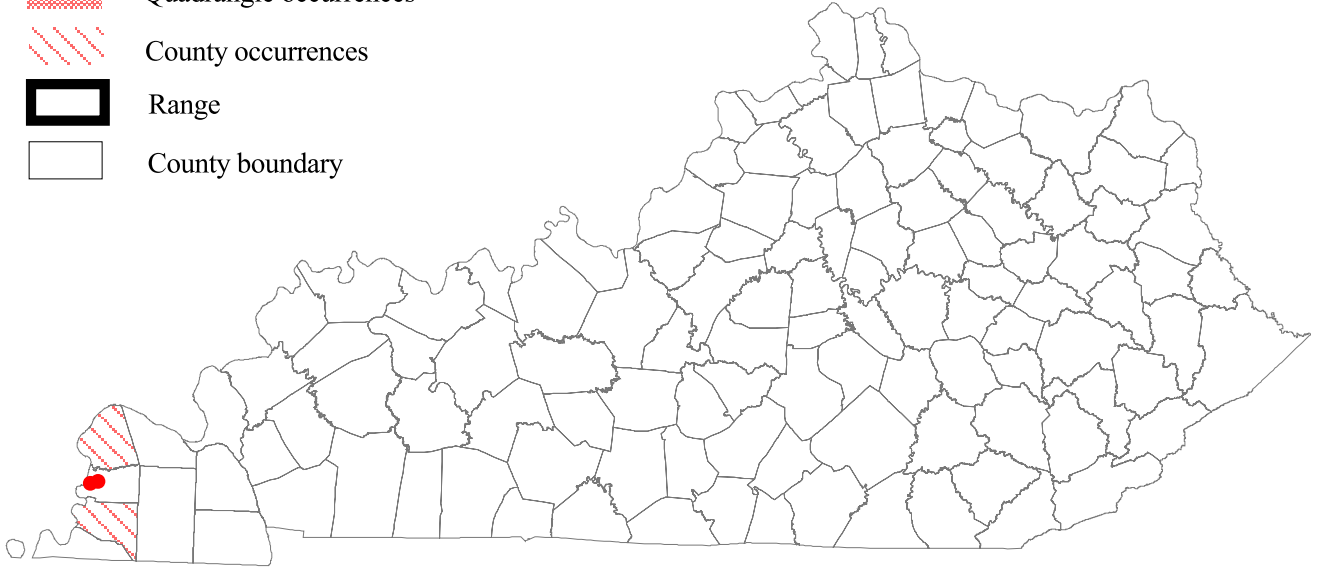

1984 to Present

Cotton Mouse

Peromyscus gossypinus

(Data current as of May 11, 2005)

- Point occurrences
- ▨ Quadrangle occurrences
- ▨ County occurrences
- ▭ Range
- ▭ County boundary

All Occurrences

1984 to Present

Eastern Small-footed Myotis

Myotis leibii

(Data current as of May 11, 2005)

- Point occurrences
- ▨ Quadrangle occurrences
- ▨ County occurrences
- ▭ Range
- ▭ County boundary

All Occurrences

1984 to Present

Eastern Spotted Skunk

Spilogale putorius

(Data current as of May 11, 2005)

-  Point occurrences
-  Quadrangle occurrences
-  County occurrences
-  Range
-  County boundary

All Occurrences

1984 to Present

Evening Bat

All Occurrences

1984 to Present

Virginia Big-eared Bat

Corynorhinus townsendii virginianus

(Data current as of May 11, 2005)