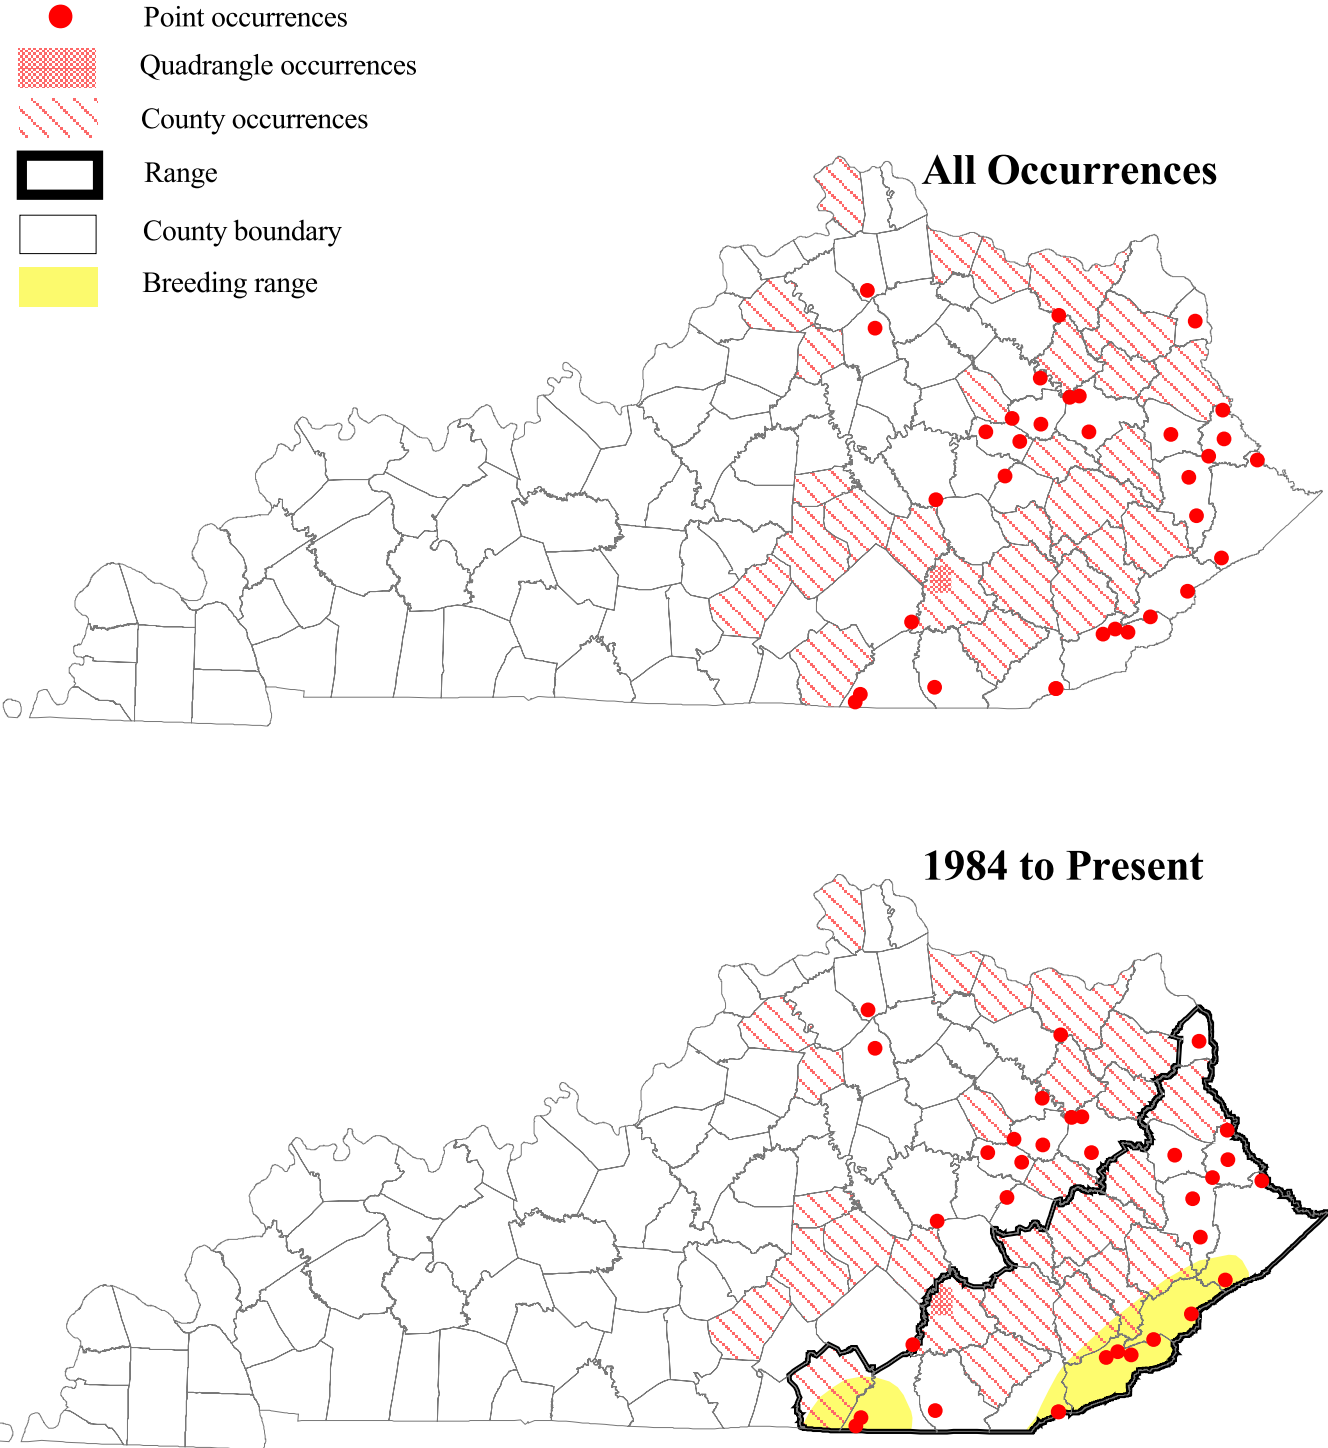

Allegheny Woodrat

Neotoma magister

(Data current as of May 11, 2005)

- Point occurrences
- ▨ Quadrangle occurrences
- ▨ County occurrences
- ▭ Range
- ▭ County boundary

All Occurrences

1984 to Present

American Black Bear

Ursus americanus

(Data current as May 11, 2005)

Appalachian Cottontail

Sylvilagus obscurus

(Data current as of May 11, 2005)

-  Point occurrences
-  Quadrangle occurrences
-  County occurrences
-  Range
-  County boundary

- Point occurrences
- ▨ Quadrangle occurrences
- ▨ County occurrences
- ▭ Range
- ▭ County boundary

All Occurrences

1984 to Present

Long-tailed Or Rock Shrew

Sorex dispar blitchi

(Data current as of May 11, 2005)

- Point occurrences
- ▨ Quadrangle occurrences
- ▨ County occurrences
- ▭ Range
- ▭ County boundary

All Occurrences

1984 to Present

Southeastern Myotis

Myotis austroriparius

(Data current as of May 11, 2005)