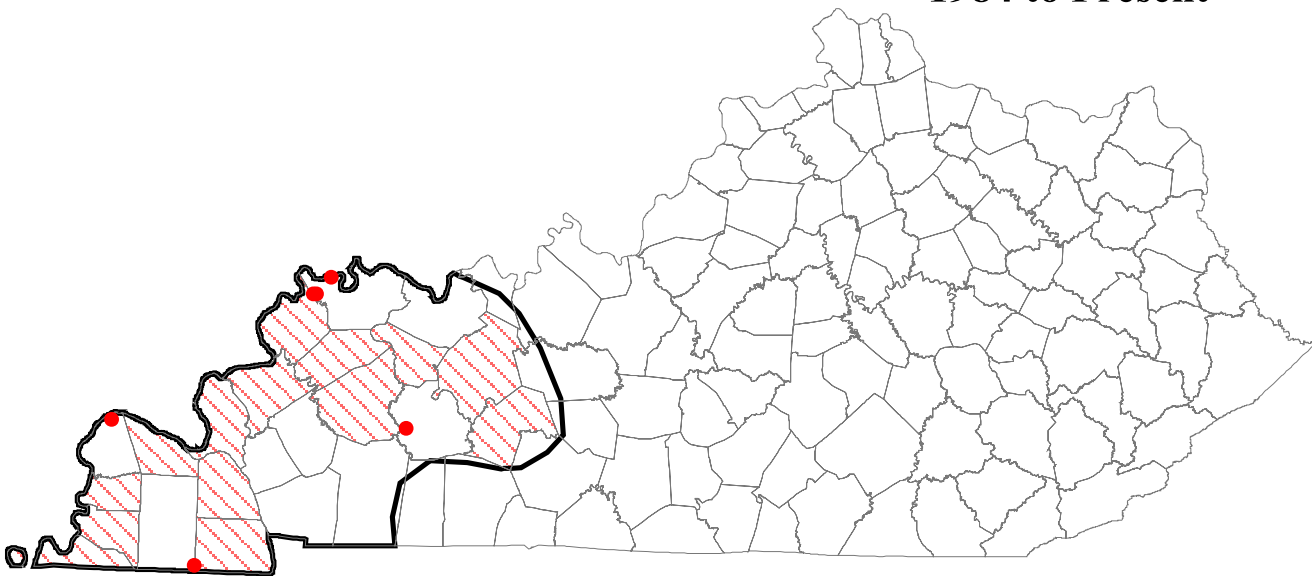

-  Point occurrences
-  Quadrangle occurrences
-  County occurrences
-  Range
-  County boundary

All Occurrences

1984 to Present

Rafinesque's Big-eared Bat

Corynorhinus rafinesquii

(Data current as of May 11, 2005)

- Point occurrences
- ▨ Quadrangle occurrences
- ▨ County occurrences
- ▭ Range
- ▭ County boundary

All Occurrences

1984 to Present

Southeastern Myotis

Myotis austroriparius

(Data current as of May 11, 2005)

- Point occurrences
- ▨ Quadrangle occurrences
- ▨ County occurrences
- ▭ Range
- ▭ County boundary

All Occurrences

1984 to Present

Swamp Rabbit

Sylvilagus aquaticus

(Data current as of May 11, 2005)

- Point occurrences
- ▨ Quadrangle occurrences
- ▨ County occurrences
- ▭ Range
- ▭ County boundary

All Occurrences

1984 to Present

Virginia Big-eared Bat

Corynorhinus townsendii virginianus

(Data current as of May 11, 2005)