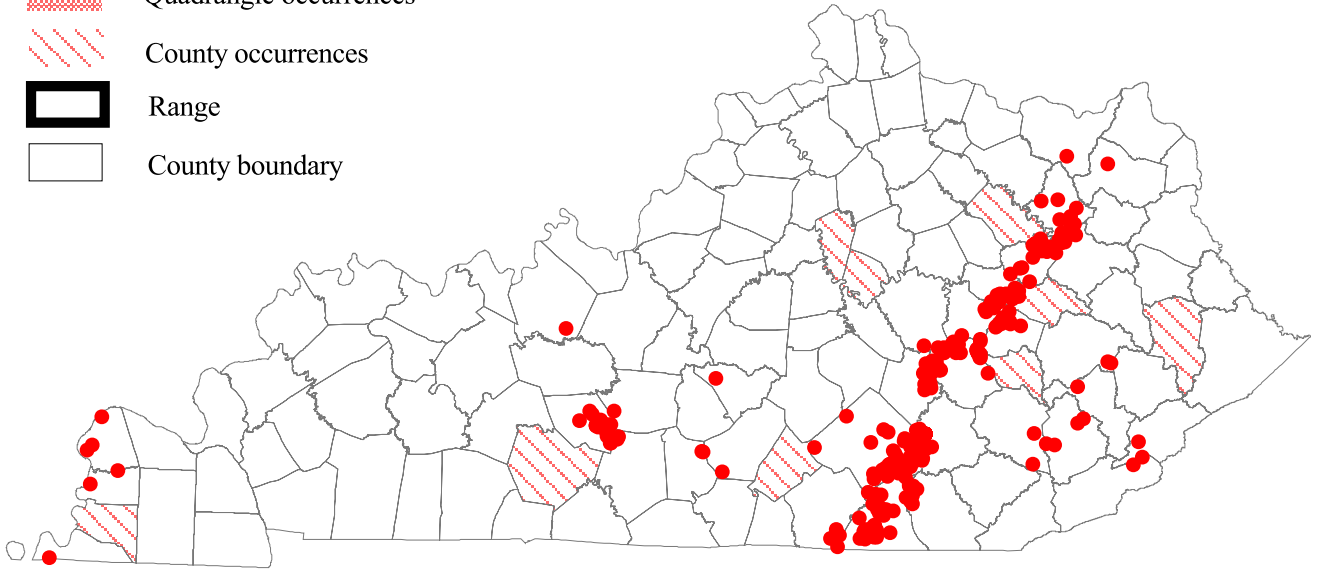

- Point occurrences
- ▨ Quadrangle occurrences
- ▨ County occurrences
- ▭ Range
- ▭ County boundary

All Occurrences

1984 to Present

Long-tailed Or Rock Shrew

Sorex dispar blitchi

(Data current as of May 11, 2005)

-  Point occurrences
-  Quadrangle occurrences
-  County occurrences
-  Range
-  County boundary

All Occurrences

1984 to Present

Rafinesque's Big-eared Bat

Corynorhinus rafinesquii

(Data current as of May 11, 2005)

- Point occurrences
- ▨ Quadrangle occurrences
- ▨ County occurrences
- ▭ Range
- ▭ County boundary

All Occurrences

1984 to Present

Southeastern Myotis

Myotis austroriparius

(Data current as of May 11, 2005)

- Point occurrences
- ▨ Quadrangle occurrences
- ▨ County occurrences
- ▭ Range
- ▭ County boundary

All Occurrences

1984 to Present

Swamp Rabbit

Sylvilagus aquaticus

(Data current as of May 11, 2005)

- Point occurrences
- ▨ Quadrangle occurrences
- ▨ County occurrences
- ▭ Range
- ▭ County boundary