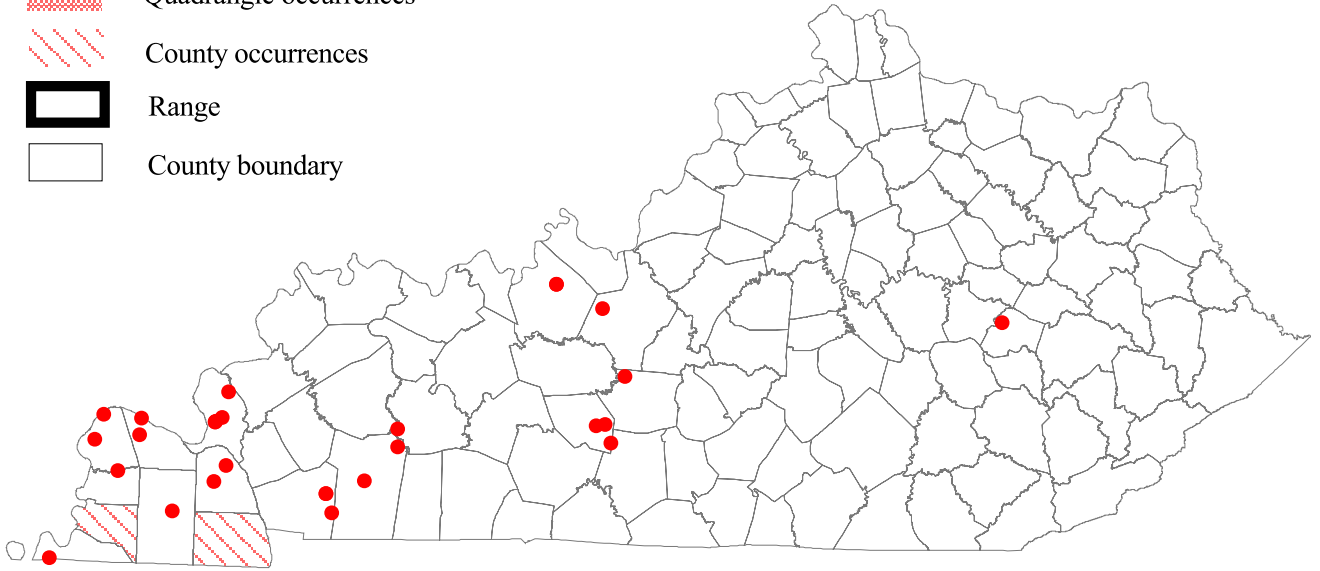

-  Point occurrences
-  Quadrangle occurrences
-  County occurrences
-  Range
-  County boundary

All Occurrences

1984 to Present

Rafinesque's Big-eared Bat

Corynorhinus rafinesquii

(Data current as of May 11, 2005)

- Point occurrences
- ▨ Quadrangle occurrences
- ▨ County occurrences
- ▭ Range
- ▭ County boundary

All Occurrences

1984 to Present

Southeastern Myotis

Myotis austroriparius

(Data current as of May 11, 2005)

- Point occurrences
- ▨ Quadrangle occurrences
- ▨ County occurrences
- ▭ Range
- ▭ County boundary

All Occurrences

1984 to Present

Swamp Rabbit

Sylvilagus aquaticus

(Data current as of May 11, 2005)

- Point occurrences
- ▨ Quadrangle occurrences
- ▨ County occurrences
- ▭ Range
- ▭ County boundary

All Occurrences

1984 to Present

Virginia Big-eared Bat

Corynorhinus townsendii virginianus

(Data current as of May 11, 2005)