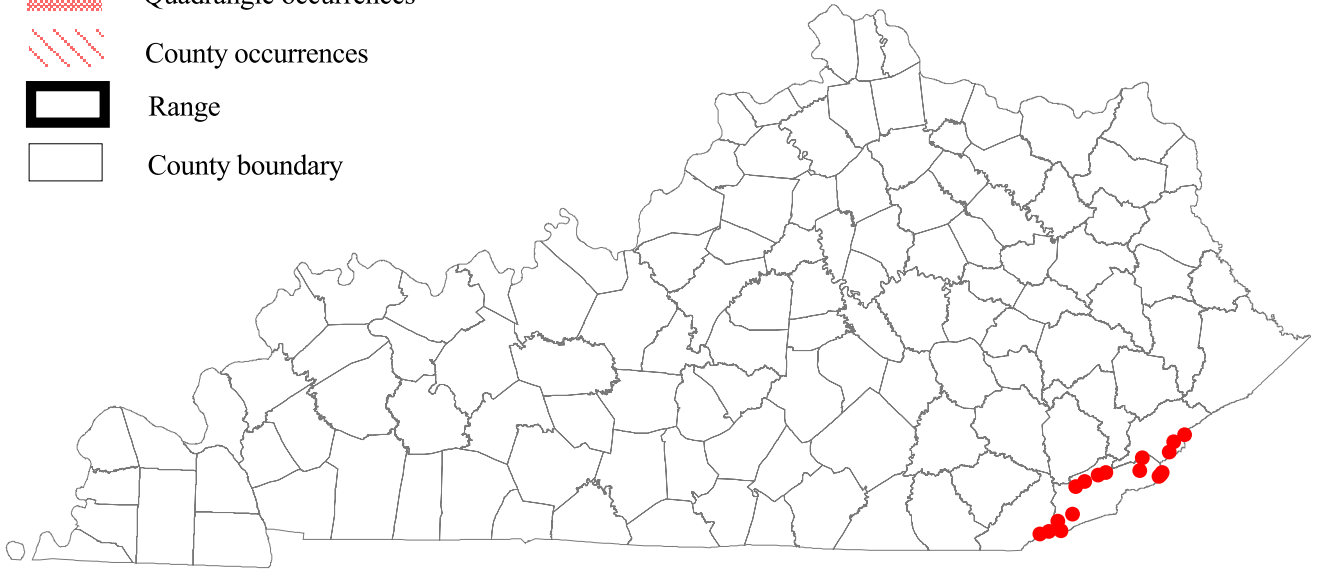

-  Point occurrences
-  Quadrangle occurrences
-  County occurrences
-  Range
-  County boundary

All Occurrences

1984 to Present

Kentucky Red-backed Vole

Clethrionomys gapperi maurus

(Data current as of May 11, 2005)

- Point occurrences
- ▨ Quadrangle occurrences
- ▨ County occurrences
- ▭ Range
- ▭ County boundary

All Occurrences

1984 to Present

Long-tailed Or Rock Shrew

Sorex dispar blitchi

(Data current as of May 11, 2005)

-  Point occurrences
-  Quadrangle occurrences
-  County occurrences
-  Range
-  County boundary

All Occurrences

1984 to Present

Rafinesque's Big-eared Bat

Corynorhinus rafinesquii

(Data current as of May 11, 2005)

- Point occurrences
- ▨ Quadrangle occurrences
- ▨ County occurrences
- ▭ Range
- ▭ County boundary

All Occurrences

1984 to Present

Southeastern Myotis

Myotis austroriparius

(Data current as of May 11, 2005)