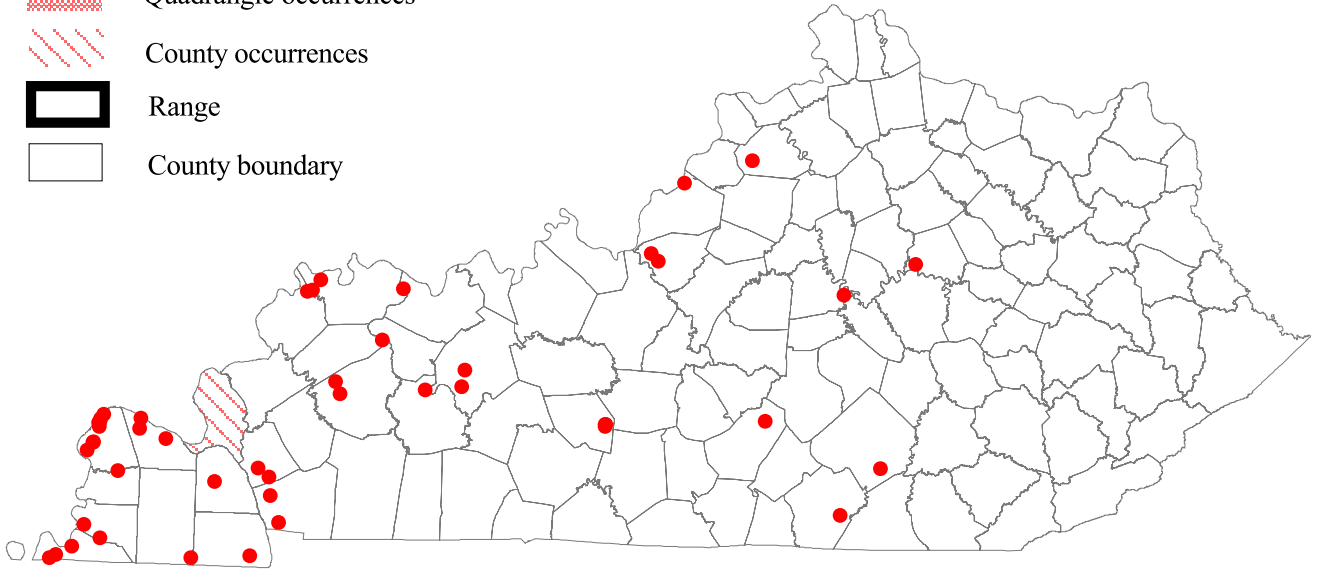

Eastern Small-footed Myotis

Myotis leibii

(Data current as of May 11, 2005)

- Point occurrences
- ▨ Quadrangle occurrences
- ▨ County occurrences
- ▭ Range
- ▭ County boundary

All Occurrences

1984 to Present

Eastern Spotted Skunk

Spilogale putorius

(Data current as of May 11, 2005)

-  Point occurrences
-  Quadrangle occurrences
-  County occurrences
-  Range
-  County boundary

All Occurrences

1984 to Present

Evening Bat

Nycticeius humeralis

(Data current as of May 11, 2005)

- Point occurrences
- ▨ Quadrangle occurrences
- ▨ County occurrences
- ▭ Range
- ▭ County boundary

All Occurrences

1984 to Present

Gray Myotis

Myotis grisescens

All Occurrences

1984 to Present

Virginia Big-eared Bat

Corynorhinus townsendii virginianus

(Data current as of May 11, 2005)