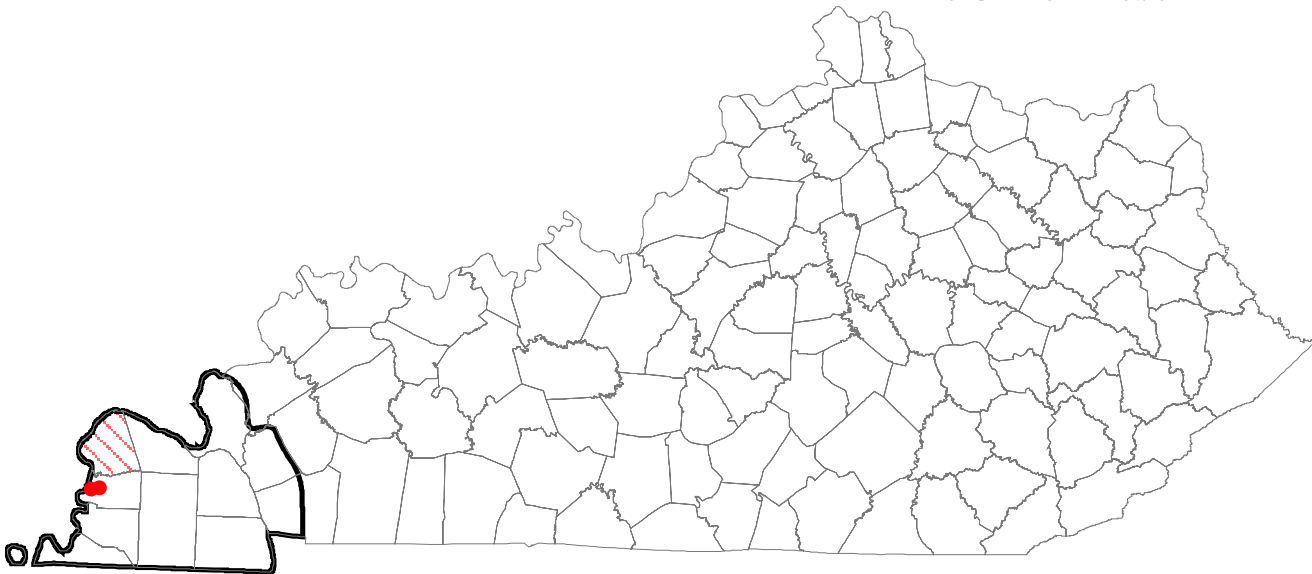

1984 to Present

Cotton Mouse

Peromyscus gossypinus

(Data current as of May 11, 2005)

- Point occurrences
- ▨ Quadrangle occurrences
- ▨ County occurrences
- ▭ Range
- ▭ County boundary

All Occurrences

1984 to Present

Eastern Small-footed Myotis

Myotis leibii

(Data current as of May 11, 2005)

- Point occurrences
- ▨ Quadrangle occurrences
- ▨ County occurrences
- ▭ Range
- ▭ County boundary

All Occurrences

1984 to Present

Eastern Spotted Skunk

Spilogale putorius

(Data current as of May 11, 2005)

-  Point occurrences
-  Quadrangle occurrences
-  County occurrences
-  Range
-  County boundary

All Occurrences

1984 to Present

Evening Bat

All Occurrences

1984 to Present

Virginia Big-eared Bat

Corynorhinus townsendii virginianus

(Data current as of May 11, 2005)