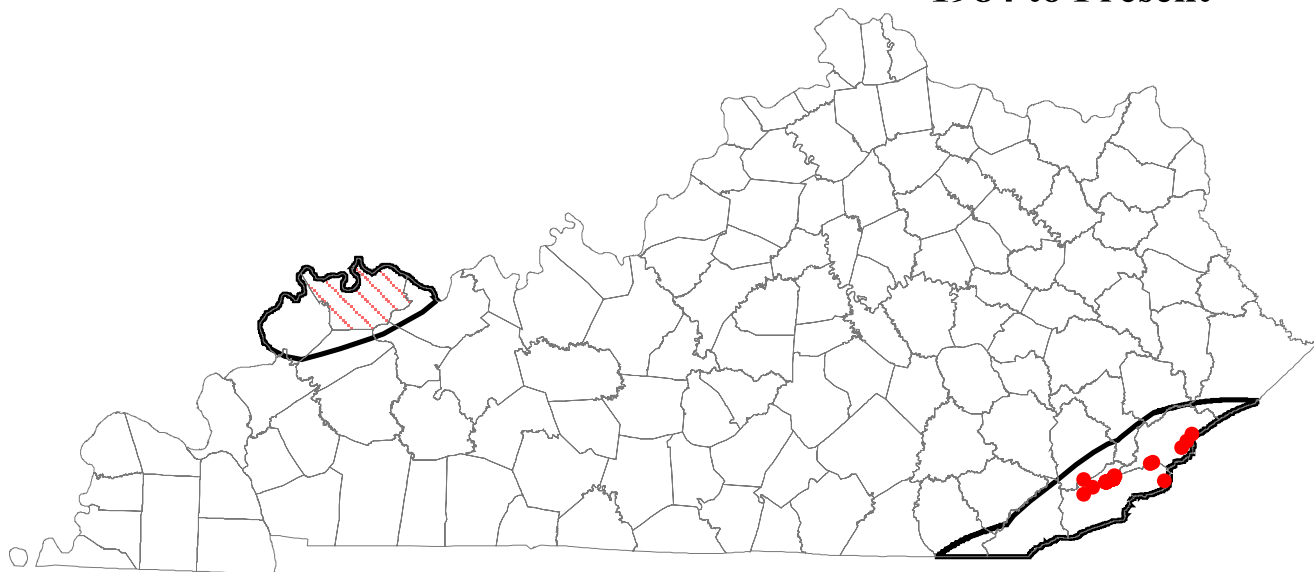

Ursus americanus

(Data current as May 11, 2005)

Appalachian Cottontail

Sylvilagus obscurus

(Data current as of May 11, 2005)

-  Point occurrences
-  Quadrangle occurrences
-  County occurrences
-  Range
-  County boundary

All Occurrences

1984 to Present

Cinereus Shrew

Sorex cinereus

(Data current as of May 11, 2005)

- Point occurrences
- ▨ Quadrangle occurrences
- ▨ County occurrences
- ▭ Range
- ▭ County boundary

All Occurrences

1984 to Present

Cotton Mouse

Peromyscus gossypinus

(Data current as of May 11, 2005)

- Point occurrences
- ▨ Quadrangle occurrences
- ▨ County occurrences
- ▭ Range
- ▭ County boundary

All Occurrences

1984 to Present

Eastern Small-footed Myotis

Myotis leibii

(Data current as of May 11, 2005)

- Point occurrences
- ▨ Quadrangle occurrences
- ▨ County occurrences
- ▭ Range
- ▭ County boundary

All Occurrences

1984 to Present