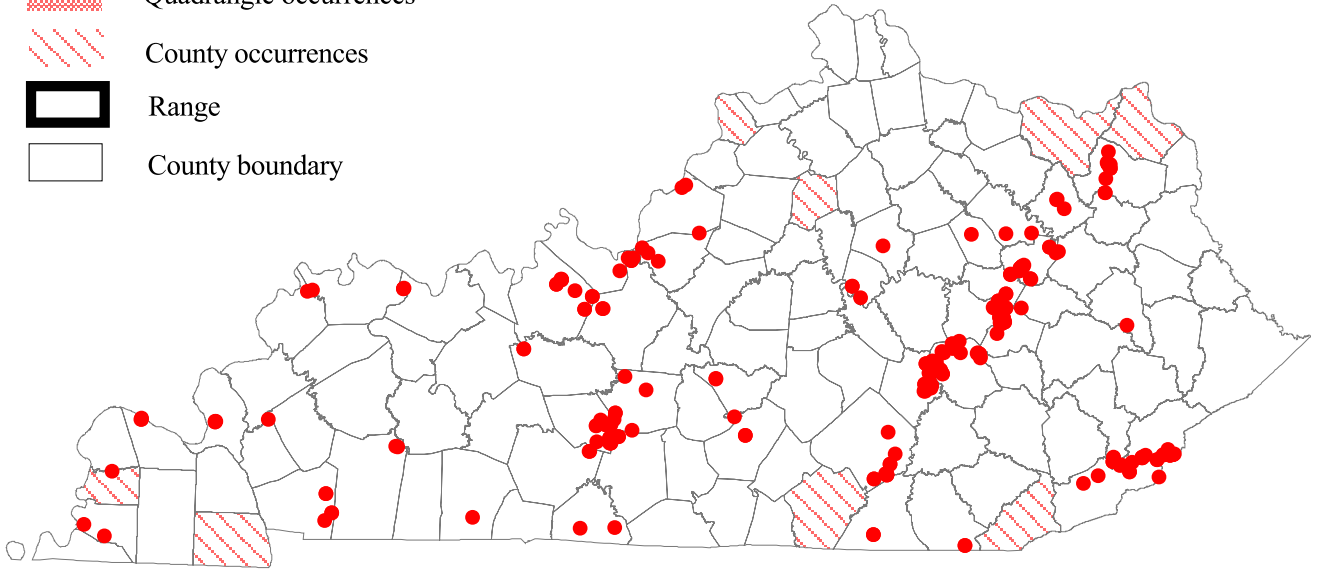

Eastern Spotted Skunk

Spilogale putorius

(Data current as of May 11, 2005)

-  Point occurrences
-  Quadrangle occurrences
-  County occurrences
-  Range
-  County boundary

All Occurrences

1984 to Present

Evening Bat

(Data current as of May 11, 2005)

- Point occurrences
- ▨ Quadrangle occurrences
- ▨ County occurrences
- ▭ Range
- ▭ County boundary

All Occurrences

1984 to Present

Indiana Bat

Myotis sodalis

(Data current as of May 11, 2005)

-  Point occurrences
-  Quadrangle occurrences
-  County occurrences
-  Range
-  County boundary

All Occurrences

1984 to Present

Kentucky Red-backed Vole

Clethrionomys gapperi maurus

(Data current as of May 11, 2005)

- Point occurrences
- ▨ Quadrangle occurrences
- ▨ County occurrences
- ▭ Range
- ▭ County boundary

All Occurrences

1984 to Present

Long-tailed Or Rock Shrew

Sorex dispar blitchi

(Data current as of May 11, 2005)