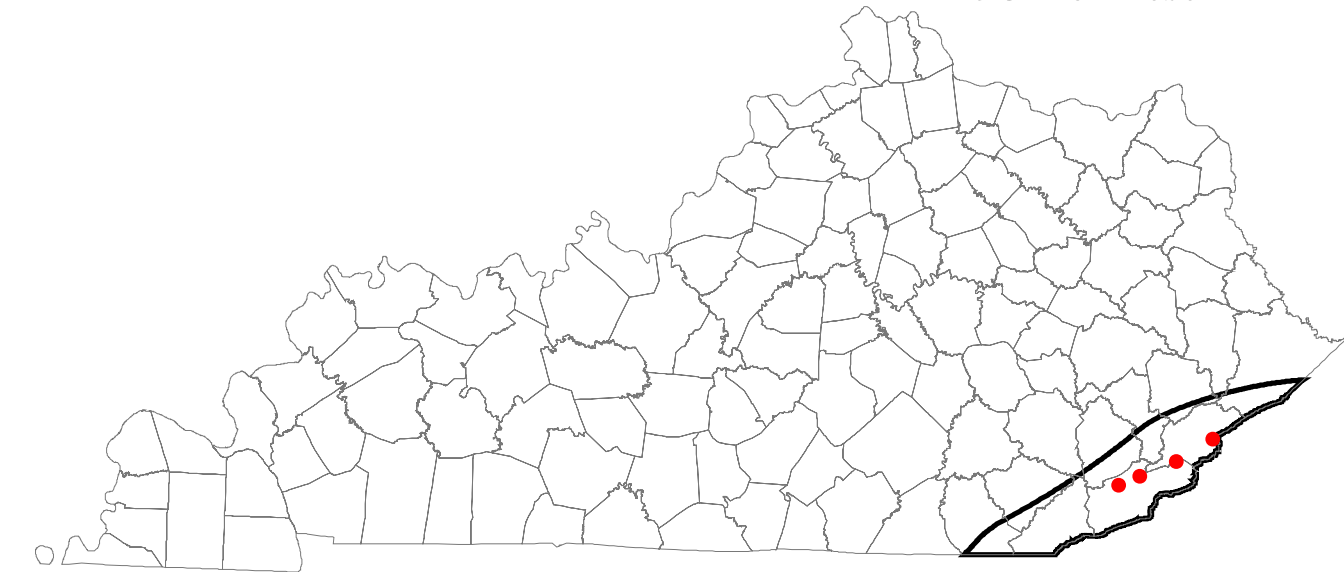

-  Point occurrences
-  Quadrangle occurrences
-  County occurrences
-  Range
-  County boundary

All Occurrences

1984 to Present

Kentucky Red-backed Vole

Clethrionomys gapperi maurus

(Data current as of May 11, 2005)

- Point occurrences
- ▨ Quadrangle occurrences
- ▨ County occurrences
- ▭ Range
- ▭ County boundary

All Occurrences

1984 to Present

Long-tailed Or Rock Shrew

Sorex dispar blitchi

(Data current as of May 11, 2005)

-  Point occurrences
-  Quadrangle occurrences
-  County occurrences
-  Range
-  County boundary

All Occurrences

1984 to Present

Rafinesque's Big-eared Bat

Corynorhinus rafinesquii

(Data current as of May 11, 2005)

- Point occurrences
- ▨ Quadrangle occurrences
- ▨ County occurrences
- ▭ Range
- ▭ County boundary

All Occurrences

1984 to Present

Southeastern Myotis

Myotis austroriparius

(Data current as of May 11, 2005)