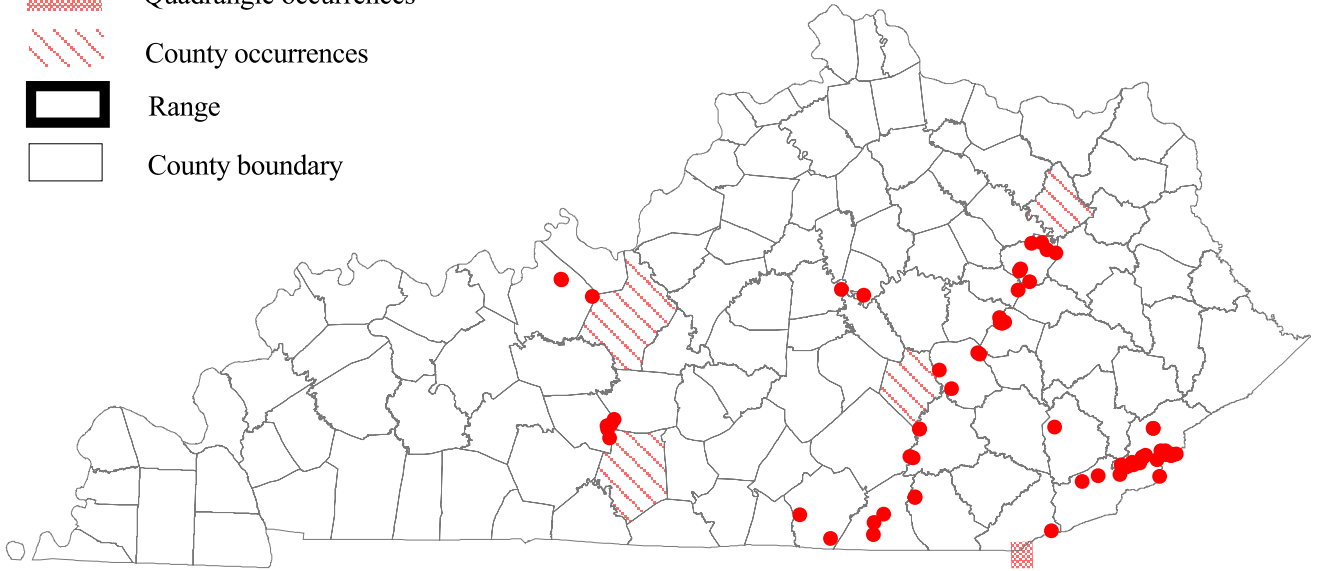

1984 to Present

Cotton Mouse

Peromyscus gossypinus

(Data current as of May 11, 2005)

- Point occurrences
- ▨ Quadrangle occurrences
- ▨ County occurrences
- ▭ Range
- ▭ County boundary

All Occurrences

1984 to Present

Eastern Small-footed Myotis

Myotis leibii

(Data current as of May 11, 2005)

- Point occurrences
- ▨ Quadrangle occurrences
- ▨ County occurrences
- ▭ Range
- ▭ County boundary

All Occurrences

1984 to Present

Eastern Spotted Skunk

Spilogale putorius

(Data current as of May 11, 2005)

-  Point occurrences
-  Quadrangle occurrences
-  County occurrences
-  Range
-  County boundary

All Occurrences

1984 to Present

Evening Bat

All Occurrences

1984 to Present

Virginia Big-eared Bat

Corynorhinus townsendii virginianus

(Data current as of May 11, 2005)