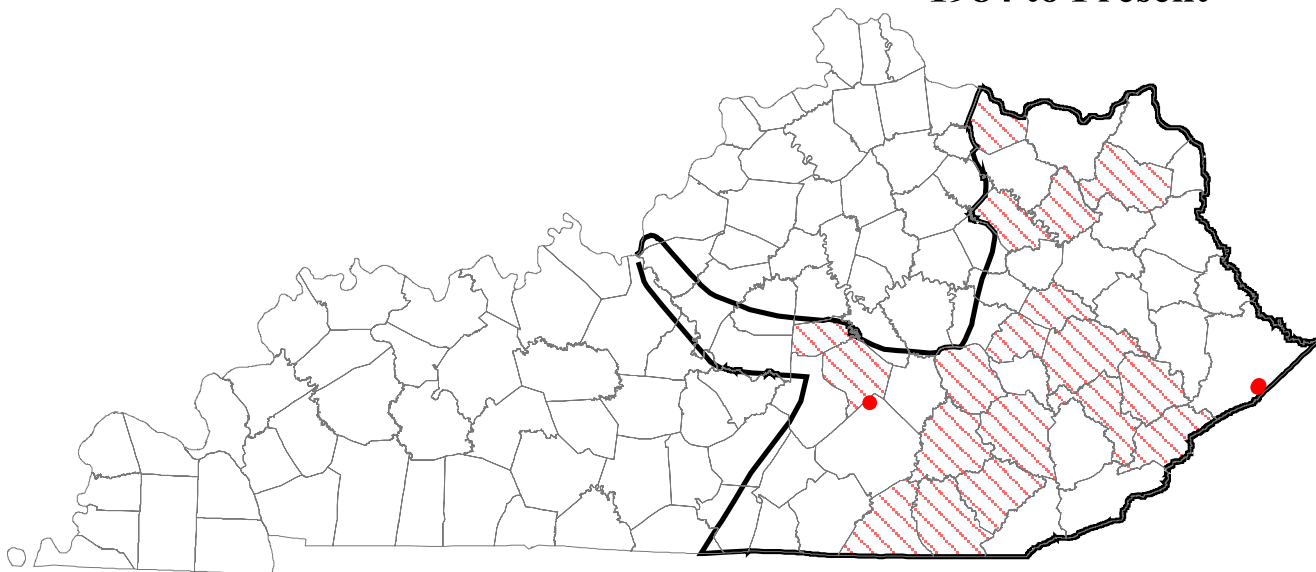

1984 to Present