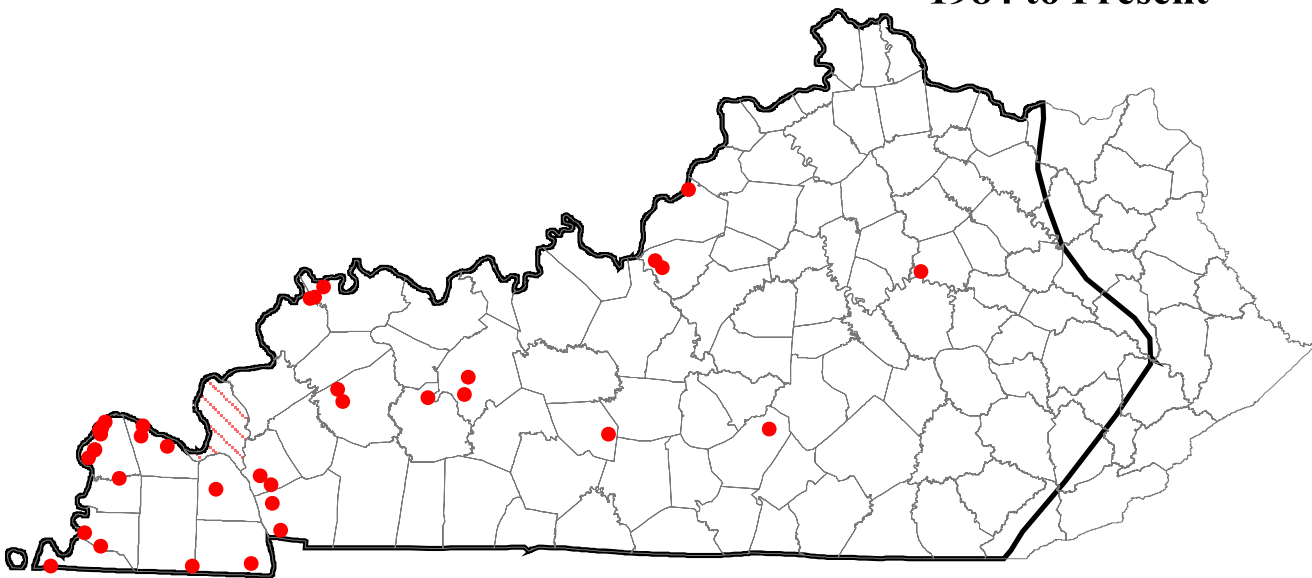

Eastern Spotted Skunk

Spilogale putorius

(Data current as of May 11, 2005)

-  Point occurrences
-  Quadrangle occurrences
-  County occurrences
-  Range
-  County boundary

All Occurrences

1984 to Present

Evening Bat

Nycticeius humeralis

(Data current as of May 11, 2005)

- Point occurrences
- ▨ Quadrangle occurrences
- ▨ County occurrences
- ▭ Range
- ▭ County boundary

All Occurrences

1984 to Present

Gray Myotis

Myotis grisescens

(Data current as of May 11, 2005)

- Point occurrences
- ▨ Quadrangle occurrences
- ▨ County occurrences
- ▭ Range
- ▭ County boundary

All Occurrences

1984 to Present

Indiana Bat

Myotis sodalis

(Data current as of May 11, 2005)

-  Point occurrences
-  Quadrangle occurrences
-  County occurrences
-  Range
-  County boundary

All Occurrences

1984 to Present

Kentucky Red-backed Vole

Clethrionomys gapperi maurus

(Data current as of May 11, 2005)