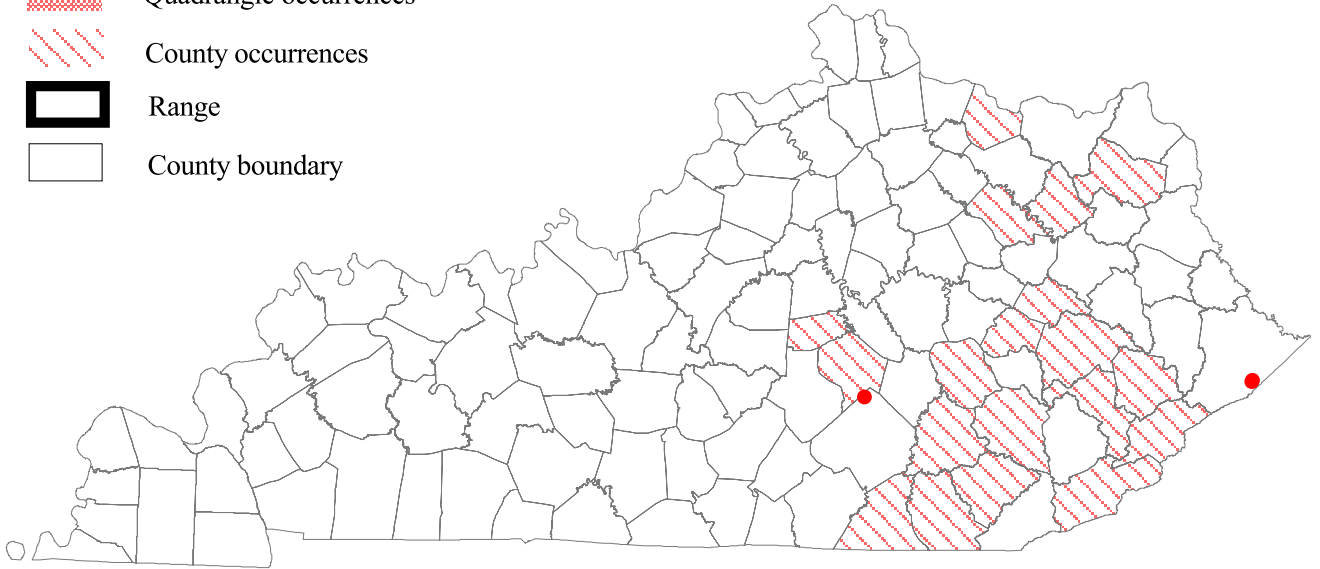

Appalachian Cottontail

Sylvilagus obscurus

(Data current as of May 11, 2005)

- Point occurrences
- Quadrangle occurrences
- County occurrences
- Range
- County boundary

All Occurrences