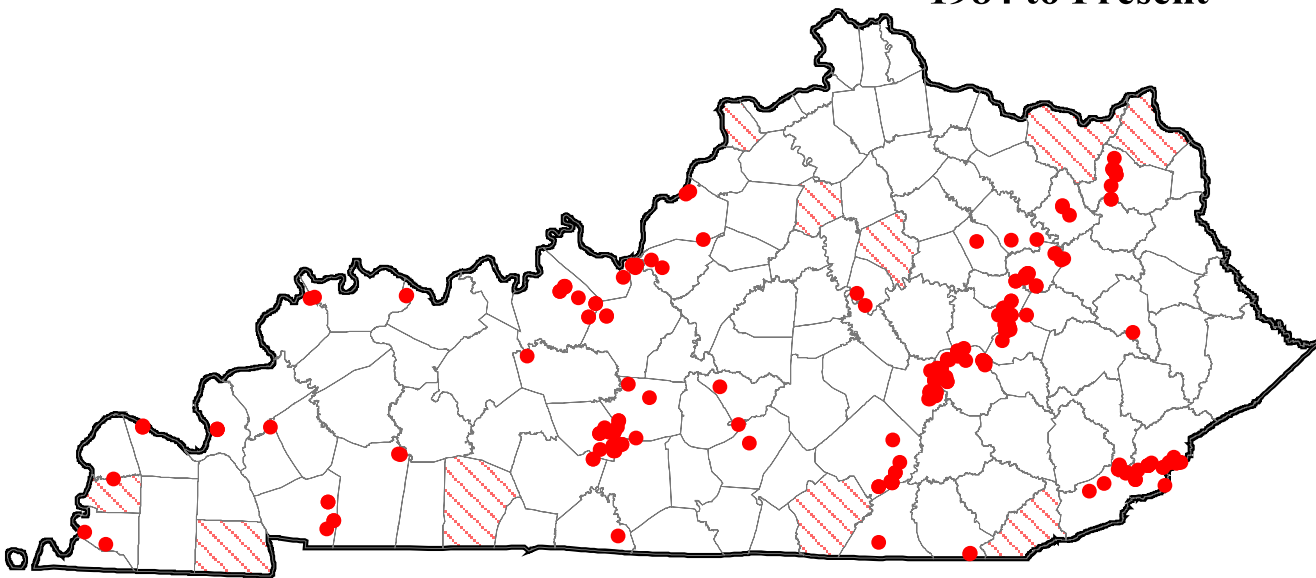

Eastern Spotted Skunk

Spilogale putorius

(Data current as of May 11, 2005)

-  Point occurrences
-  Quadrangle occurrences
-  County occurrences
-  Range
-  County boundary

All Occurrences

1984 to Present

Evening Bat

Nycticeius humeralis

(Data current as of May 11, 2005)

- Point occurrences
- ▨ Quadrangle occurrences
- ▨ County occurrences
- ▭ Range
- ▭ County boundary

All Occurrences

1984 to Present

Gray Myotis

Myotis grisescens

(Data current as of May 11, 2005)

- Point occurrences
- ▨ Quadrangle occurrences
- ▨ County occurrences
- ▭ Range
- ▭ County boundary

All Occurrences

1984 to Present

Indiana Bat

Myotis sodalis

(Data current as of May 11, 2005)

-  Point occurrences
-  Quadrangle occurrences
-  County occurrences
-  Range
-  County boundary

All Occurrences

1984 to Present

Kentucky Red-backed Vole

Clethrionomys gapperi maurus

(Data current as of May 11, 2005)