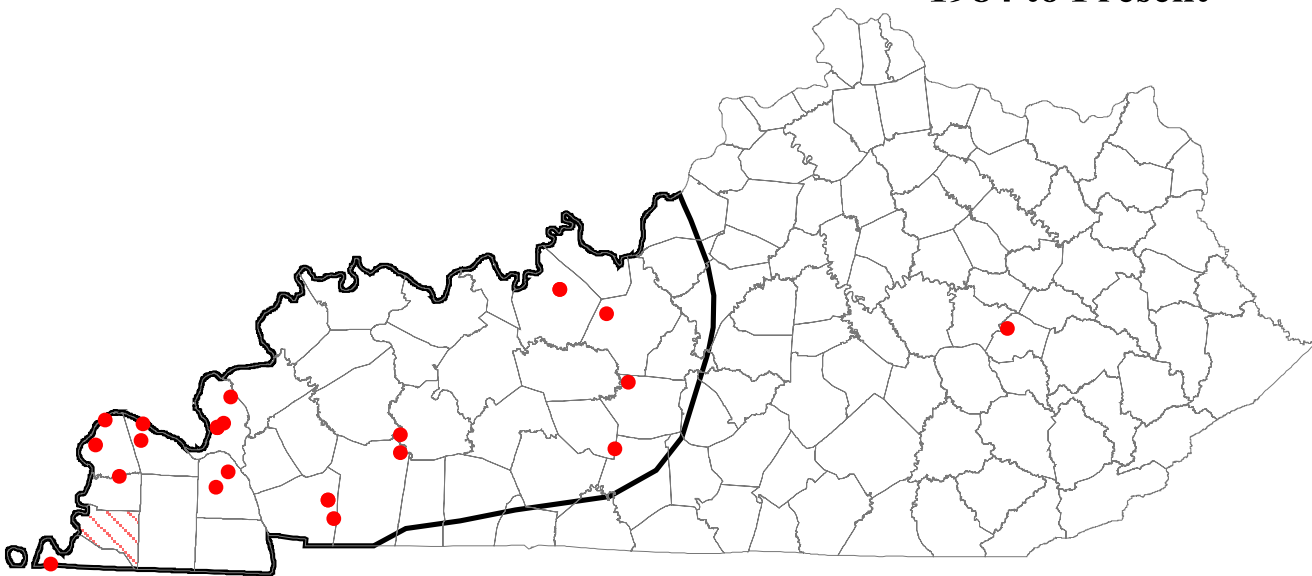

-  Point occurrences
-  Quadrangle occurrences
-  County occurrences
-  Range
-  County boundary

All Occurrences

1984 to Present

Rafinesque's Big-eared Bat

Corynorhinus rafinesquii

(Data current as of May 11, 2005)

- Point occurrences
- ▨ Quadrangle occurrences
- ▨ County occurrences
- ▭ Range
- ▭ County boundary

All Occurrences

1984 to Present

Southeastern Myotis

Myotis austroriparius

(Data current as of May 11, 2005)

- Point occurrences
- ▨ Quadrangle occurrences
- ▨ County occurrences
- ▭ Range
- ▭ County boundary

All Occurrences

1984 to Present

Swamp Rabbit

Sylvilagus aquaticus

(Data current as of May 11, 2005)

- Point occurrences
- ▨ Quadrangle occurrences
- ▨ County occurrences
- ▭ Range
- ▭ County boundary

All Occurrences

1984 to Present

Virginia Big-eared Bat

Corynorhinus townsendii virginianus

(Data current as of May 11, 2005)