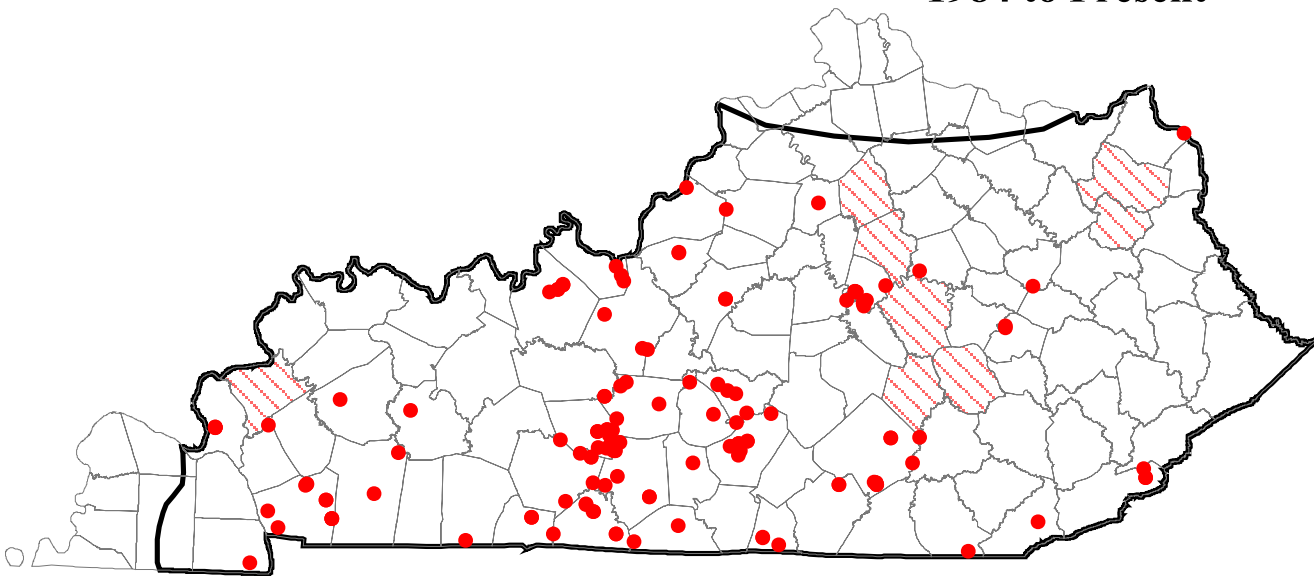

Eastern Spotted Skunk

Spilogale putorius

(Data current as of May 11, 2005)

-  Point occurrences
-  Quadrangle occurrences
-  County occurrences
-  Range
-  County boundary

All Occurrences

1984 to Present

Evening Bat

Nycticeius humeralis

(Data current as of May 11, 2005)

- Point occurrences
- ▨ Quadrangle occurrences
- ▨ County occurrences
- ▭ Range
- ▭ County boundary

All Occurrences

1984 to Present

Gray Myotis

Myotis grisescens

(Data current as of May 11, 2005)

- Point occurrences
- ▨ Quadrangle occurrences
- ▨ County occurrences
- ▭ Range
- ▭ County boundary

All Occurrences

1984 to Present

Indiana Bat

Myotis sodalis

(Data current as of May 11, 2005)

-  Point occurrences
-  Quadrangle occurrences
-  County occurrences
-  Range
-  County boundary

All Occurrences

1984 to Present

Kentucky Red-backed Vole

Clethrionomys gapperi maurus

(Data current as of May 11, 2005)