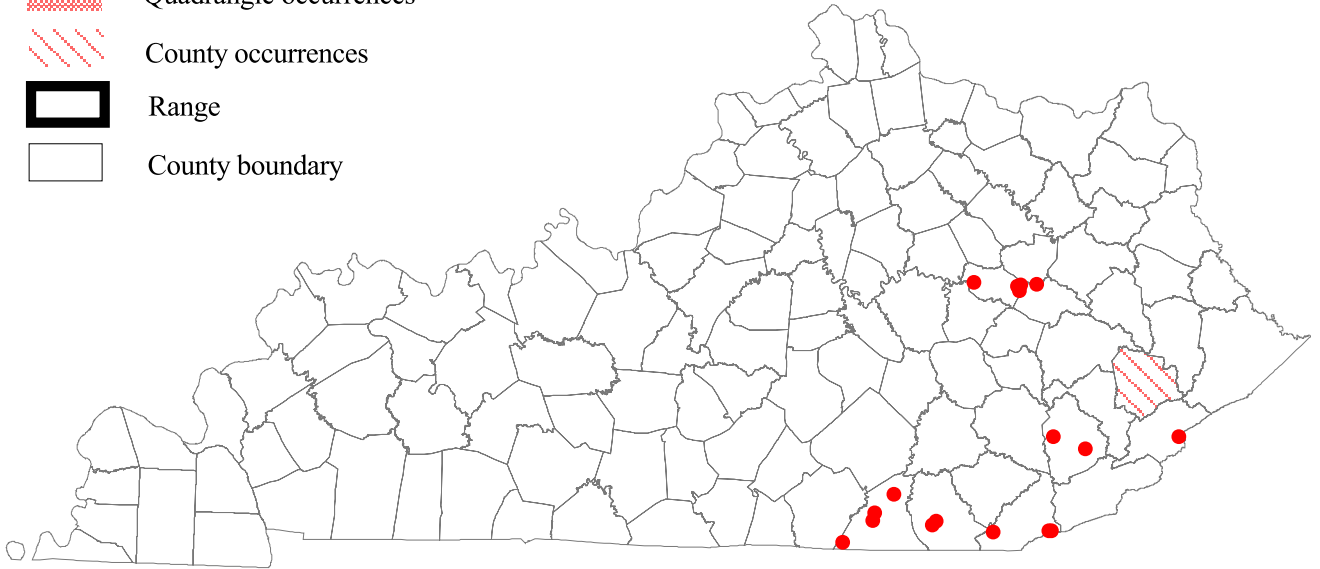

1984 to Present

Cotton Mouse

Peromyscus gossypinus

(Data current as of May 11, 2005)

- Point occurrences
- ▨ Quadrangle occurrences
- ▨ County occurrences
- ▭ Range
- ▭ County boundary

All Occurrences

1984 to Present

Eastern Small-footed Myotis

Myotis leibii

(Data current as of May 11, 2005)

- Point occurrences
- ▨ Quadrangle occurrences
- ▨ County occurrences
- ▭ Range
- ▭ County boundary

All Occurrences

1984 to Present

Eastern Spotted Skunk

Spilogale putorius

(Data current as of May 11, 2005)

-  Point occurrences
-  Quadrangle occurrences
-  County occurrences
-  Range
-  County boundary

All Occurrences

1984 to Present

Evening Bat

All Occurrences

1984 to Present

Virginia Big-eared Bat

Corynorhinus townsendii virginianus

(Data current as of May 11, 2005)