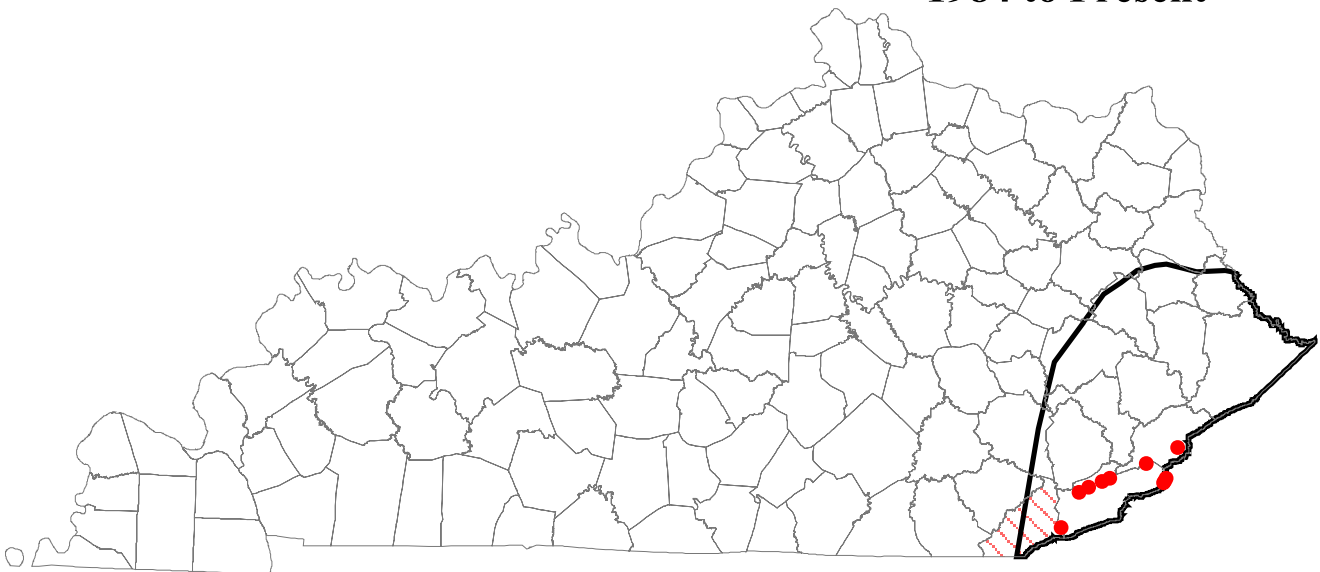

-  Point occurrences
-  Quadrangle occurrences
-  County occurrences
-  Range
-  County boundary

All Occurrences

1984 to Present

Kentucky Red-backed Vole

Clethrionomys gapperi maurus

(Data current as of May 11, 2005)

- Point occurrences
- ▨ Quadrangle occurrences
- ▨ County occurrences
- ▭ Range
- ▭ County boundary

All Occurrences

1984 to Present

Long-tailed Or Rock Shrew

Sorex dispar blitchi

(Data current as of May 11, 2005)