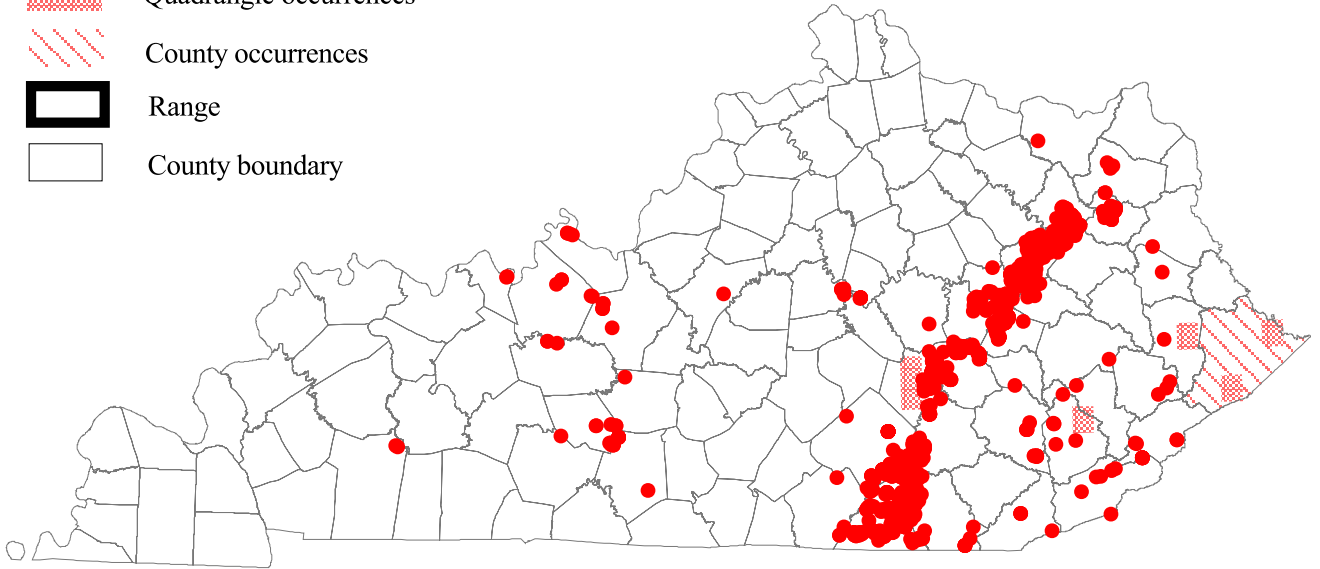

Allegheny Woodrat

Neotoma magister

(Data current as of May 11, 2005)

- Point occurrences
- ▨ Quadrangle occurrences
- ▨ County occurrences
- ▭ Range
- ▭ County boundary

All Occurrences

1984 to Present

American Black Bear

Ursus americanus

(Data current as May 11, 2005)

Appalachian Cottontail

Sylvilagus obscurus

(Data current as of May 11, 2005)

-  Point occurrences
-  Quadrangle occurrences
-  County occurrences
-  Range
-  County boundary

- Point occurrences
- ▨ Quadrangle occurrences
- ▨ County occurrences
- ▭ Range
- ▭ County boundary

All Occurrences

1984 to Present

Southeastern Myotis

Myotis austroriparius

(Data current as of May 11, 2005)

All Occurrences

1984 to Present

Virginia Big-eared Bat

Corynorhinus townsendii virginianus

(Data current as of May 11, 2005)