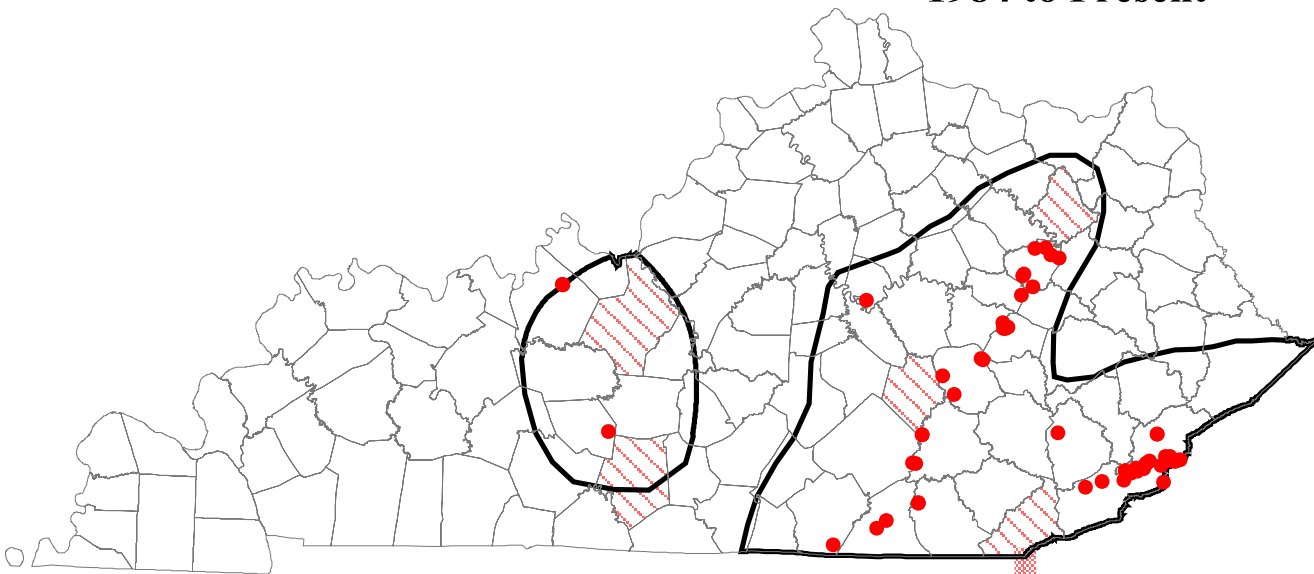

1984 to Present

Cotton Mouse

Peromyscus gossypinus

(Data current as of May 11, 2005)

- Point occurrences
- ▨ Quadrangle occurrences
- ▨ County occurrences
- ▭ Range
- ▭ County boundary

All Occurrences

1984 to Present

Eastern Small-footed Myotis

Myotis leibii

(Data current as of May 11, 2005)

- Point occurrences
- ▨ Quadrangle occurrences
- ▨ County occurrences
- ▭ Range
- ▭ County boundary

All Occurrences

1984 to Present

Eastern Spotted Skunk

Spilogale putorius

(Data current as of May 11, 2005)

-  Point occurrences
-  Quadrangle occurrences
-  County occurrences
-  Range
-  County boundary

All Occurrences

1984 to Present

Evening Bat

All Occurrences

1984 to Present

Virginia Big-eared Bat

Corynorhinus townsendii virginianus

(Data current as of May 11, 2005)