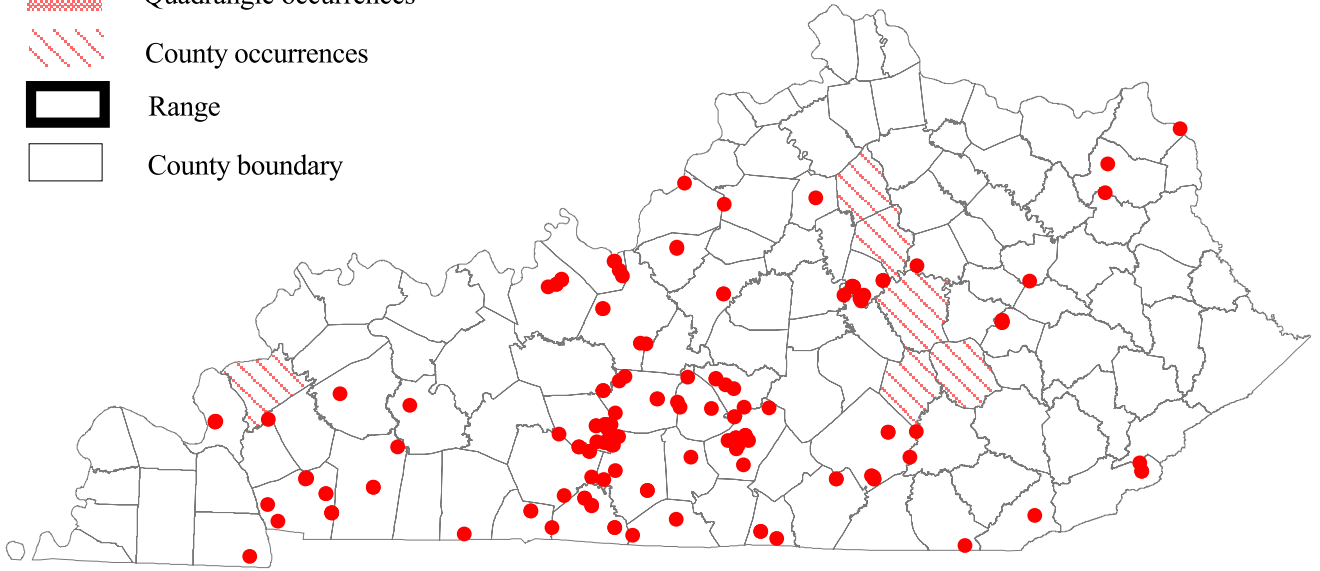

Eastern Spotted Skunk

Spilogale putorius

(Data current as of May 11, 2005)

-  Point occurrences
-  Quadrangle occurrences
-  County occurrences
-  Range
-  County boundary

All Occurrences

1984 to Present

Evening Bat

Nycticeius humeralis

(Data current as of May 11, 2005)

- Point occurrences
- ▨ Quadrangle occurrences
- ▨ County occurrences
- ▭ Range
- ▭ County boundary

All Occurrences

1984 to Present

Gray Myotis

Myotis grisescens

(Data current as of May 11, 2005)

- Point occurrences
- ▨ Quadrangle occurrences
- ▨ County occurrences
- ▭ Range
- ▭ County boundary

All Occurrences

1984 to Present

Indiana Bat

Myotis sodalis

(Data current as of May 11, 2005)

- Point occurrences
- ▨ Quadrangle occurrences
- ▨ County occurrences
- ▭ Range
- ▭ County boundary

All Occurrences

1984 to Present

Southeastern Myotis

Myotis austroriparius

(Data current as of May 11, 2005)