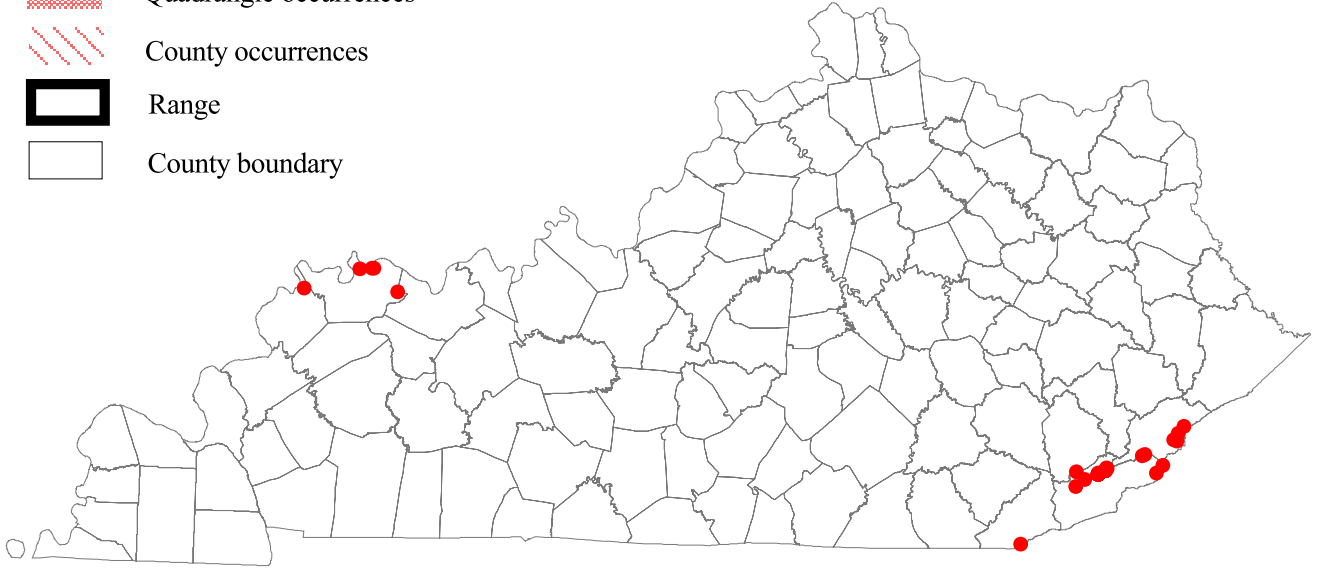

All Occurrences

1984 to Present

Cinereus Shrew

Sorex cinereus

(Data current as of May 11, 2005)

- Point occurrences
- ▨ Quadrangle occurrences
- ▨ County occurrences
- ▭ Range
- ▭ County boundary

All Occurrences

1984 to Present

Cotton Mouse

Peromyscus gossypinus

(Data current as of May 11, 2005)

- Point occurrences
- ▨ Quadrangle occurrences
- ▨ County occurrences
- ▭ Range
- ▭ County boundary

All Occurrences

1984 to Present

- Point occurrences
- ▨ Quadrangle occurrences
- ▨ County occurrences
- ▭ Range
- ▭ County boundary

All Occurrences

1984 to Present

Southeastern Myotis

Myotis austroriparius

(Data current as of May 11, 2005)

All Occurrences

1984 to Present

Virginia Big-eared Bat

Corynorhinus townsendii virginianus

(Data current as of May 11, 2005)