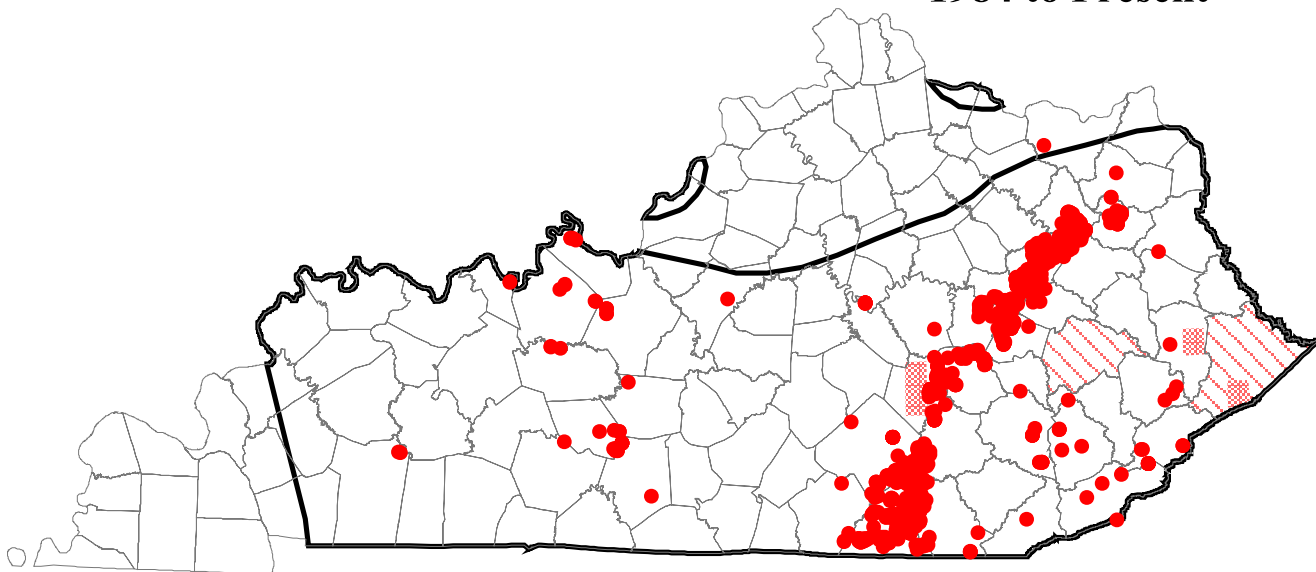

Allegheny Woodrat

Neotoma magister

(Data current as of May 11, 2005)

- Point occurrences
- ▨ Quadrangle occurrences
- ▨ County occurrences
- ▭ Range
- ▭ County boundary

All Occurrences

1984 to Present

American Black Bear

Ursus americanus

(Data current as May 11, 2005)

Appalachian Cottontail

Sylvilagus obscurus

(Data current as of May 11, 2005)

-  Point occurrences
-  Quadrangle occurrences
-  County occurrences
-  Range
-  County boundary

- Point occurrences
- ▨ Quadrangle occurrences
- ▨ County occurrences
- ▭ Range
- ▭ County boundary

All Occurrences

1984 to Present

Southeastern Myotis

Myotis austroriparius

(Data current as of May 11, 2005)

All Occurrences

1984 to Present

Virginia Big-eared Bat

Corynorhinus townsendii virginianus

(Data current as of May 11, 2005)