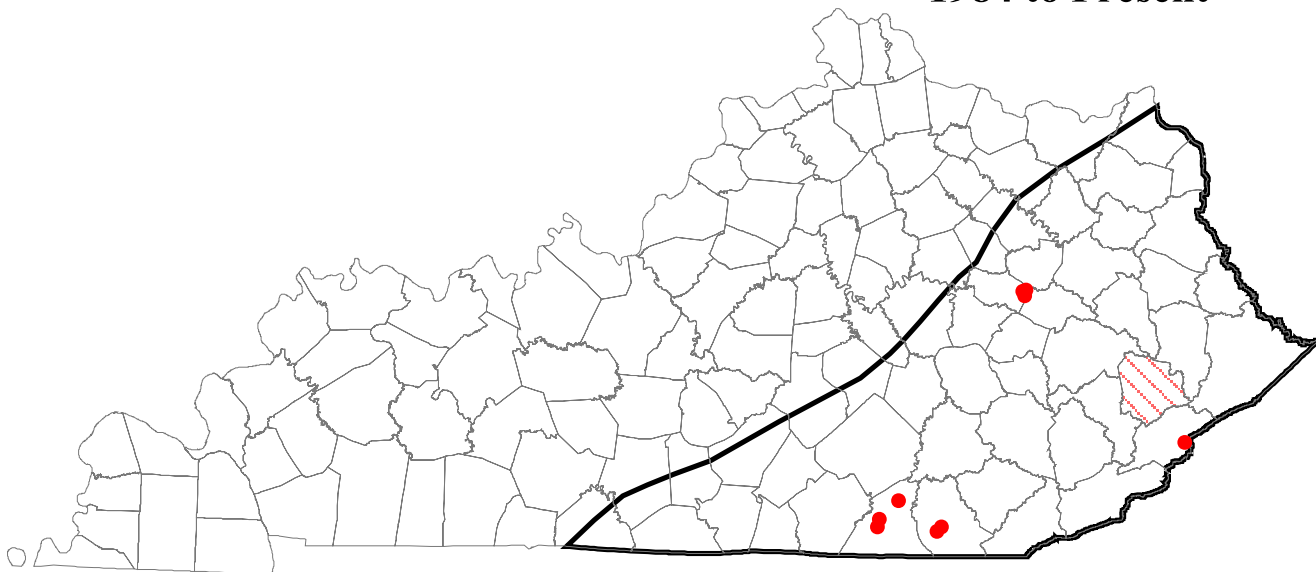

Eastern Small-footed Myotis

Myotis leibii

(Data current as of May 11, 2005)

- Point occurrences
- ▨ Quadrangle occurrences
- ▨ County occurrences
- ▭ Range
- ▭ County boundary

All Occurrences

1984 to Present

Eastern Spotted Skunk

Spilogale putorius

(Data current as of May 11, 2005)

-  Point occurrences
-  Quadrangle occurrences
-  County occurrences
-  Range
-  County boundary

All Occurrences

1984 to Present

Evening Bat

Nycticeius humeralis

(Data current as of May 11, 2005)

- Point occurrences
- ▨ Quadrangle occurrences
- ▨ County occurrences
- ▭ Range
- ▭ County boundary

All Occurrences

1984 to Present

Gray Myotis

Myotis grisescens

All Occurrences

1984 to Present

Virginia Big-eared Bat

Corynorhinus townsendii virginianus

(Data current as of May 11, 2005)