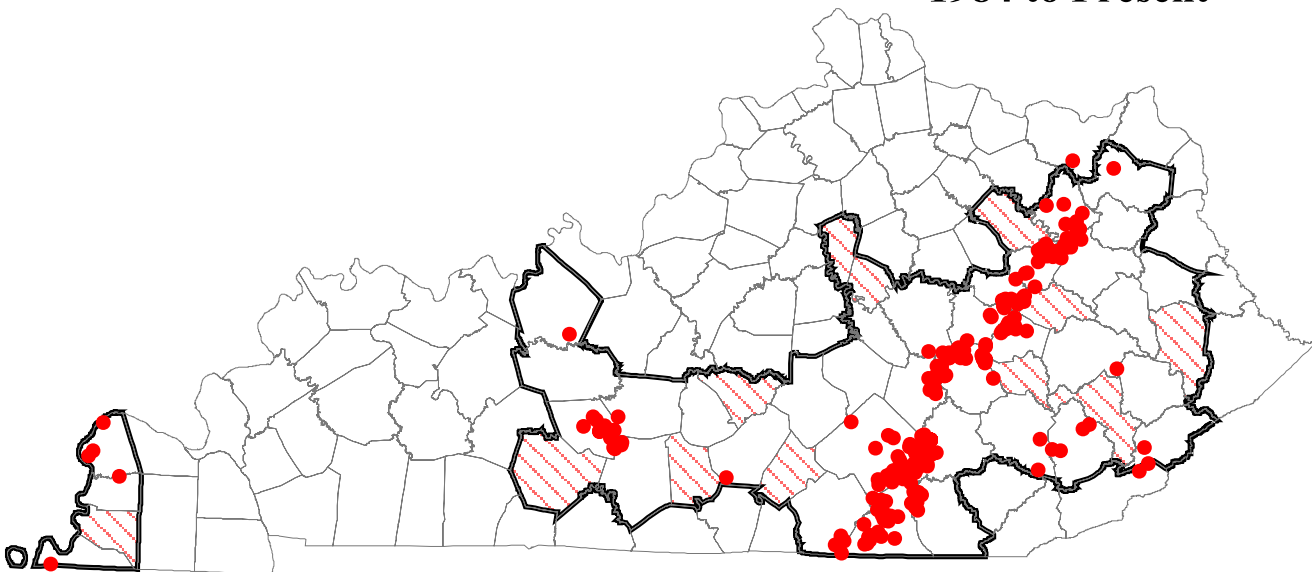

- Point occurrences
- ▨ Quadrangle occurrences
- ▨ County occurrences
- ▭ Range
- ▭ County boundary

All Occurrences

1984 to Present

Long-tailed Or Rock Shrew

Sorex dispar blitchi

(Data current as of May 11, 2005)

-  Point occurrences
-  Quadrangle occurrences
-  County occurrences
-  Range
-  County boundary

All Occurrences

1984 to Present

Rafinesque's Big-eared Bat

Corynorhinus rafinesquii

(Data current as of May 11, 2005)

- Point occurrences
- ▨ Quadrangle occurrences
- ▨ County occurrences
- ▭ Range
- ▭ County boundary

All Occurrences

1984 to Present

Southeastern Myotis

Myotis austroriparius

(Data current as of May 11, 2005)

- Point occurrences
- ▨ Quadrangle occurrences
- ▨ County occurrences
- ▭ Range
- ▭ County boundary

All Occurrences

1984 to Present

Swamp Rabbit

Sylvilagus aquaticus

(Data current as of May 11, 2005)

- Point occurrences
- ▨ Quadrangle occurrences
- ▨ County occurrences
- ▭ Range
- ▭ County boundary