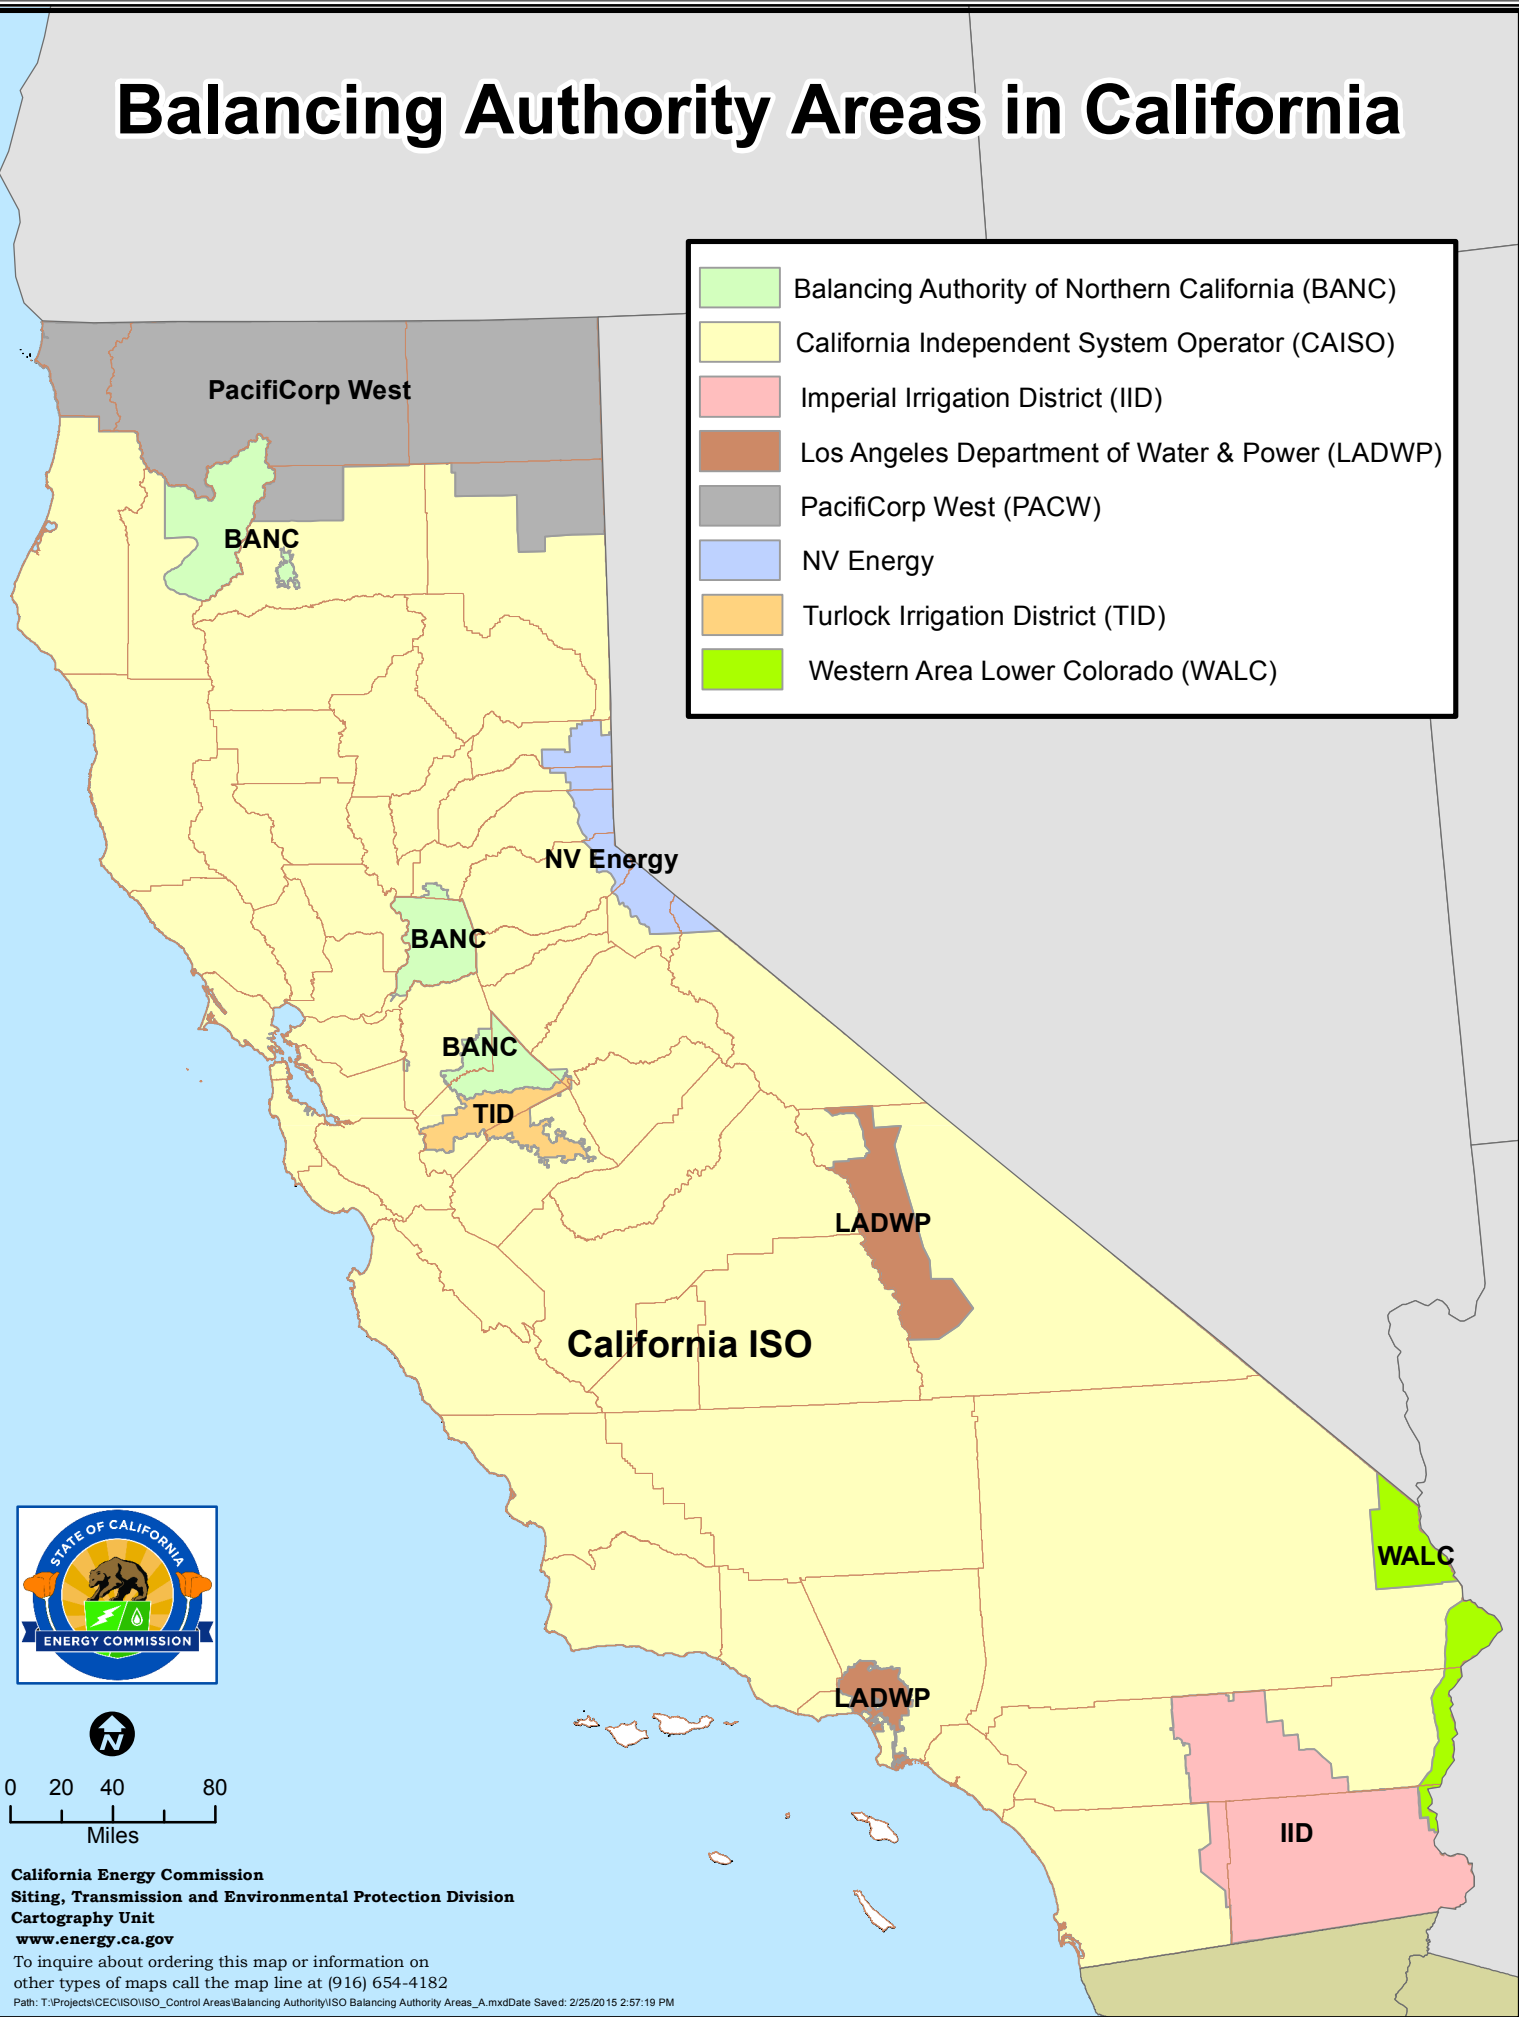

Balancing Authority Areas in California

California Energy Commission
Siting, Transmission and Environmental Protection Division
Cartography Unit
www.energy.ca.gov

To inquire about ordering this map or information on other types of maps call the map line at (916) 654-4182